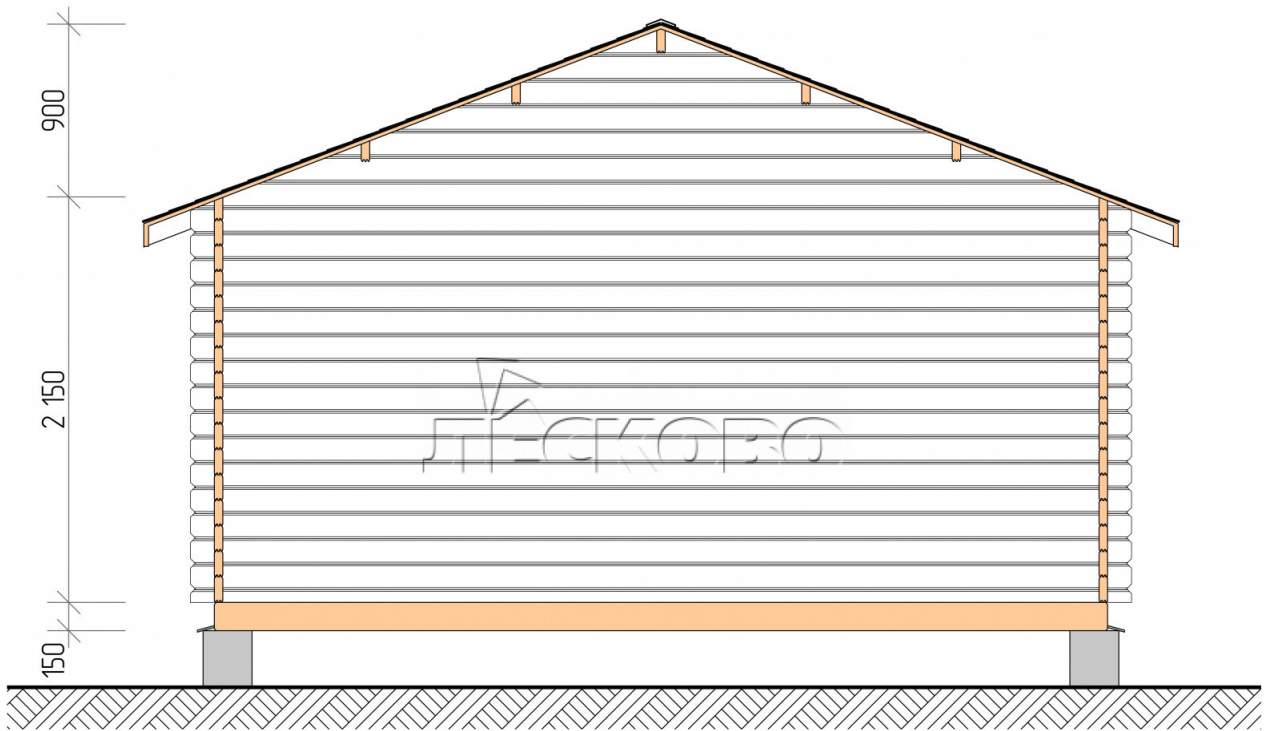

Log Cabin "DSV" series 5×4.5

Project Dimensions

5 × 4.5 / 31.5 m²

Цена

6,324 €

Timber

45 mm

65 mm
+ 1,291 €

Assembling a house kit

No assembly required

Assembly required
+ 1,581 €

Project planning

Разрез

House Kit

- Wall kit: 44 × 145mm mini-chamber drying chamber with bowls for the project. The material of the tree is spruce, pine (GOST 8486). Humidity 12-14%. The height of the walls is 2.16 m;
- Logs, lower harness: board 45 × 145 mm chamber drying 10-12%;
- Floors: floorboard 35 mm, Chamber drying;
- Ceiling: imitation of a bar 20 × 135 mm, Chamber drying;
- Wooden windows, glass 4 mm, Single. Treatment with a colorless antiseptic. Hardware;