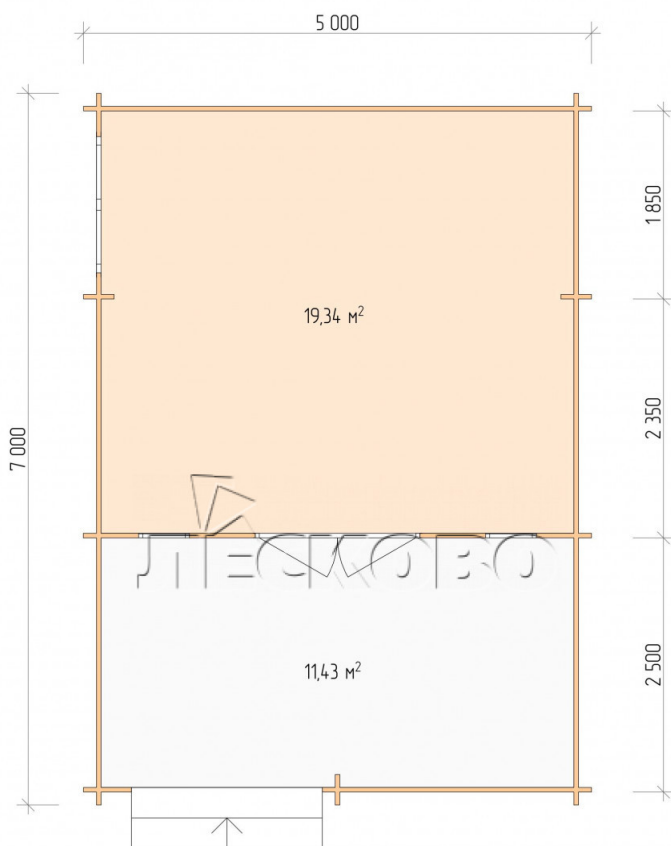

Log Cabin "DSV" series 5×4.5

Project Dimensions

5 × 4.5 / 31.5 m²

Цена

6,324 €

Timber

45 mm

65 mm
+ 1,291 €

Assembling a house kit

No assembly required

Assembly required
+ 1,581 €

Project planning

Разрез

House Kit

- Wall kit: 44 × 145mm mini-chamber drying chamber with bowls for the project. The material of the tree is spruce, pine (GOST 8486). Humidity 12-14%. The height of the walls is 2.16 m;
- Logs, lower harness: board 45 × 145 mm chamber drying 10-12%;
- Floors: floorboard 35 mm, Chamber drying;
- Ceiling: imitation of a bar 20 × 135 mm, Chamber drying;
- Wooden windows, glass 4 mm, Single. Treatment with a colorless antiseptic. Hardware;

1.34×0.91 м.1 шт.

- Wooden doors;

1.62×1.885 м.1 шт.

7. Platbands: dry planed board 20 × 100 mm;

8. Roof: shingles.

9. Skirting board 35 mm.

+7 (4942) 499-770

156014, г. Кострома, ул. Базовая, д. 8