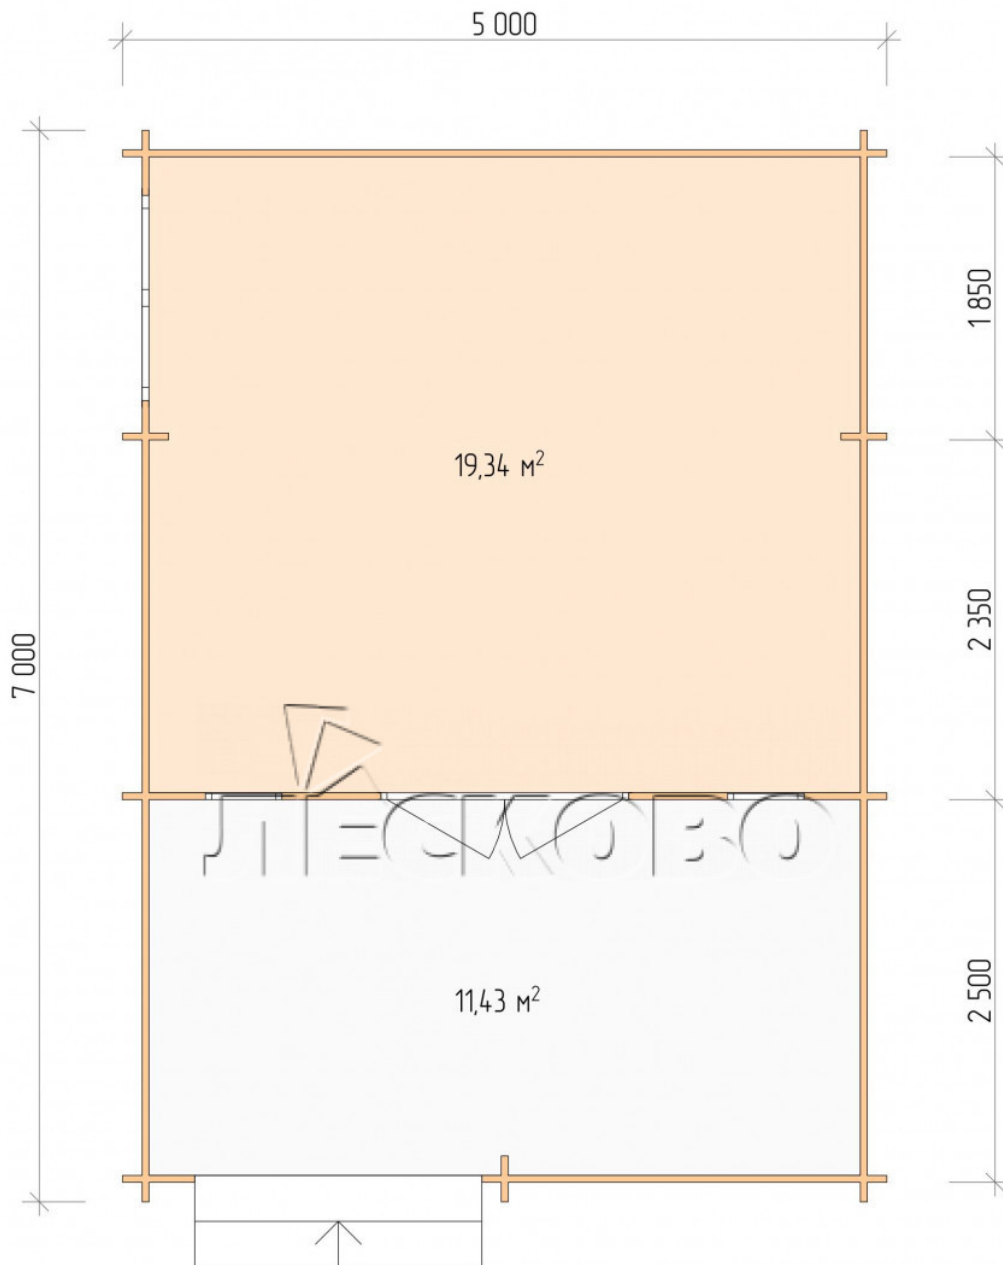

## Log Cabin "DSV" series 5×4.5

Project Dimensions

5 × 4.5 / 31.5 m<sup>2</sup>

Full house set

**4,678 €**

## Project planning

5 000

4 500

# Разрез

## House Kit

- Wall kit: 44 × 145mm mini-chamber drying chamber with bowls for the project. The material of the tree is spruce, pine (GOST 8486). Humidity 12-14%. The height of the walls is 2.16 m;
- Logs, lower harness: board 45 × 145 mm chamber drying 10-12%;
- Floors: floorboard 35 mm, Chamber drying;
- Ceiling: imitation of a bar 20 × 135 mm, Chamber drying;
- Wooden windows, glass 4 mm, Single. Treatment with a colorless antiseptic. Hardware;