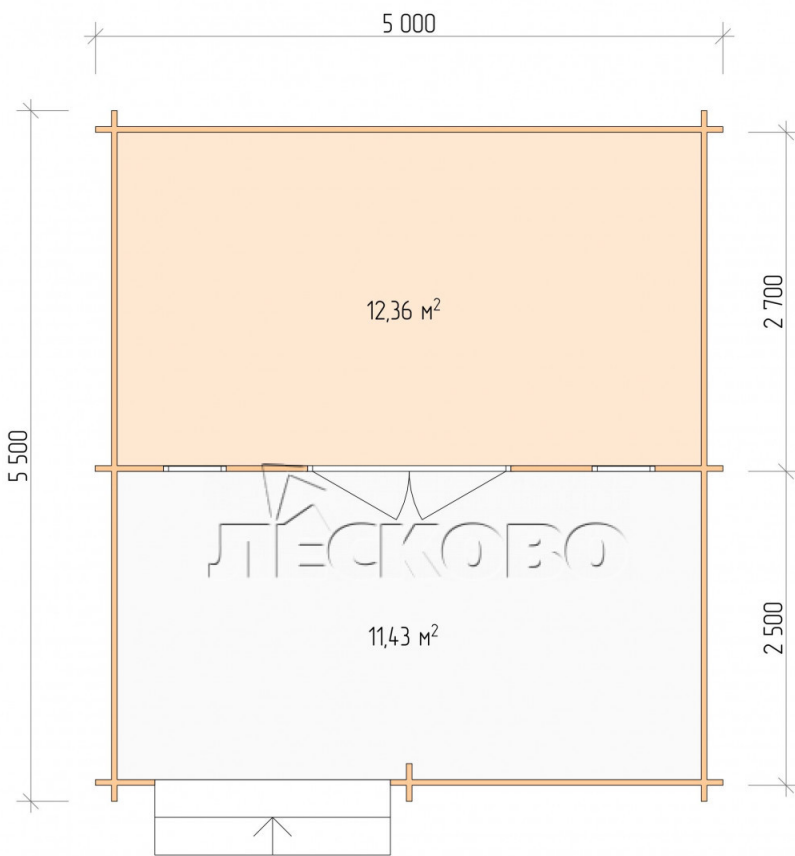

Log Cabin "DSV" series 5×3

Project Dimensions

5 × 3 / 24.5 m²

Цена

5,244 €

Timber

45 mm

65 mm
+ 1,115 €

Assembling a house kit

No assembly required

Assembly required
+ 1,311 €

Project planning

Разрез

House Kit

- Wall kit: 44 × 145mm mini-chamber drying chamber with bowls for the project. The material of the tree is spruce, pine (GOST 8486). Humidity 12-14%. The height of the walls is 2.16 m;
- Logs, lower harness: board 45 × 145 mm chamber drying 10-12%;
- Floors: floorboard 35 mm, Chamber drying;
- Ceiling: imitation of a bar 20 × 135 mm, Chamber drying;
- Wooden windows, glass 4 mm, Single. Treatment with a colorless antiseptic. Hardware;

0.42×1.885 м.2 шт.

- Wooden doors;

1.62×1.885 м.1 шт.

7. Platbands: dry planed board 20 × 100 mm;

8. Roof: shingles.

9. Skirting board 35 mm.

+7 (4942) 499-770

156014, г. Кострома, ул. Базовая, д. 8