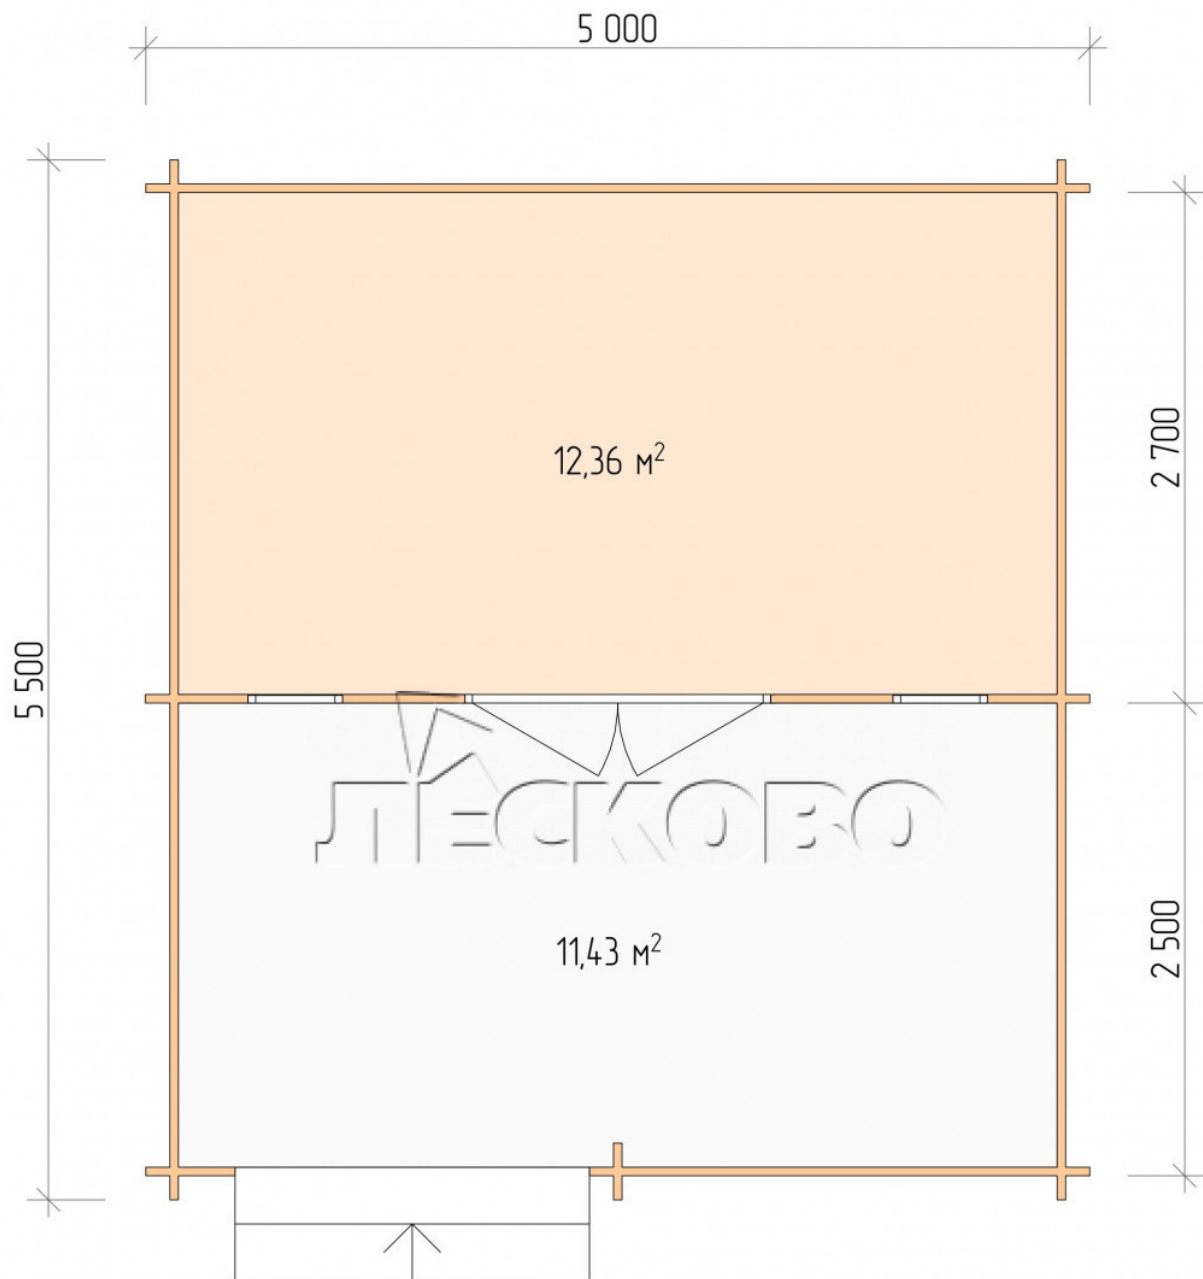

Log Cabin "DSV" series 5×3

Project Dimensions

5 × 3 / 24.5 m²

Full house set

3,872 €

Timber

45 MM

65 MM
+ 831 €

Project planning

5 000

3 000

Разрез

House Kit

- Wall kit: 44 × 145mm mini-chamber drying chamber with bowls for the project. The material of the tree is spruce, pine (GOST 8486). Humidity 12-14%. The height of the walls is 2.16 m;
- Logs, lower harness: board 45 × 145 mm chamber drying 10-12%;
- Floors: floorboard 35 mm, Chamber drying;
- Ceiling: imitation of a bar 20 × 135 mm, Chamber drying;
- Wooden windows, glass 4 mm, Single. Treatment with a colorless antiseptic. Hardware;

0.42×1.885 м.2 шт.

- Wooden doors;

1.62×1.885 м.1 шт.

7. Platbands: dry planed board 20 × 100 mm;

8. Roof: shingles.

9. Skirting board 35 mm.

+7 (4942) 499-770

156014, г. Кострома, ул. Базовая, д. 8