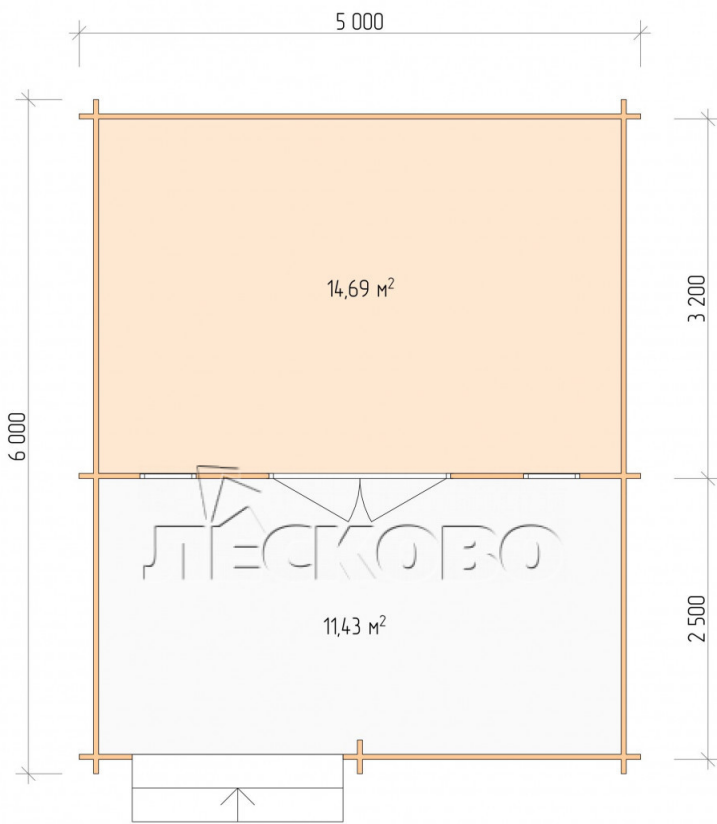

Log Cabin "DSV" series 5×3.5

Project Dimensions

5 × 3.5 / 26.8 m²

Цена

5,591 €

Timber

45 mm

65 mm
+ 1,183 €

Разрез

House Kit

- Wall kit: 44 × 145mm mini-chamber drying chamber with bowls for the project. The material of the tree is spruce, pine (GOST 8486). Humidity 12-14%. The height of the walls is 2.16 m;
- Logs, lower harness: board 45 × 145 mm chamber drying 10-12%;
- Floors: floorboard 35 mm, Chamber drying;
- Ceiling: imitation of a bar 20 × 135 mm, Chamber drying;
- Wooden windows, glass 4 mm, Single. Treatment with a colorless antiseptic. Hardware;

0.42×1.885 м.2 шт.

- Wooden doors;

1.62×1.885 м.1 шт.

7. Platbands: dry planed board 20 × 100 mm;

8. Roof: shingles.

9. Skirting board 35 mm.

+7 (4942) 499-770

156014, г. Кострома, ул. Базовая, д. 8