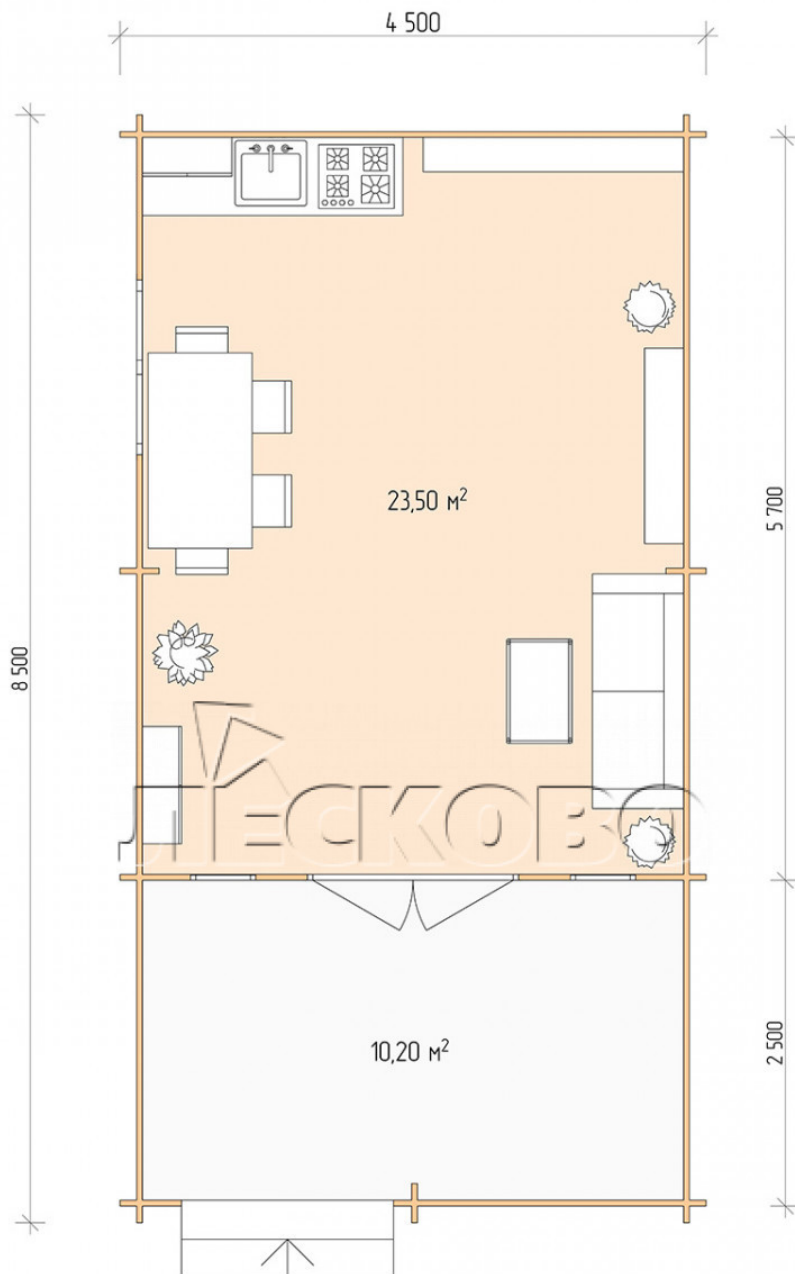

Log Cabin "DSV" series 4.5×6

Project Dimensions

4.5 × 6 / 34.5 m²

Full house set

4,951 €

Timber

45 MM

65 MM
+ 1,079 €

Project planning

Разрез

House Kit

- Wall kit: 44 × 145mm mini-chamber drying chamber with bowls for the project. The material of the tree is spruce, pine (GOST 8486). Humidity 12-14%. The height of the walls is 2.16 m;
- Logs, lower harness: board 45 × 145 mm chamber drying 10-12%;
- Floors: floorboard 35 mm, Chamber drying;
- Ceiling: imitation of a bar 20 × 135 mm, Chamber drying;
- Wooden windows, glass 4 mm, Single. Treatment with a colorless antiseptic. Hardware;

0.42×1.885 м.2 шт.

1.34×0.91 м.1 шт.

- Wooden doors;

1.62×1.885 м.1 шт.

7. Platbands: dry planed board 20 × 100 mm;

8. Roof: shingles.

9. Skirting board 35 mm.

+7 (4942) 499-770