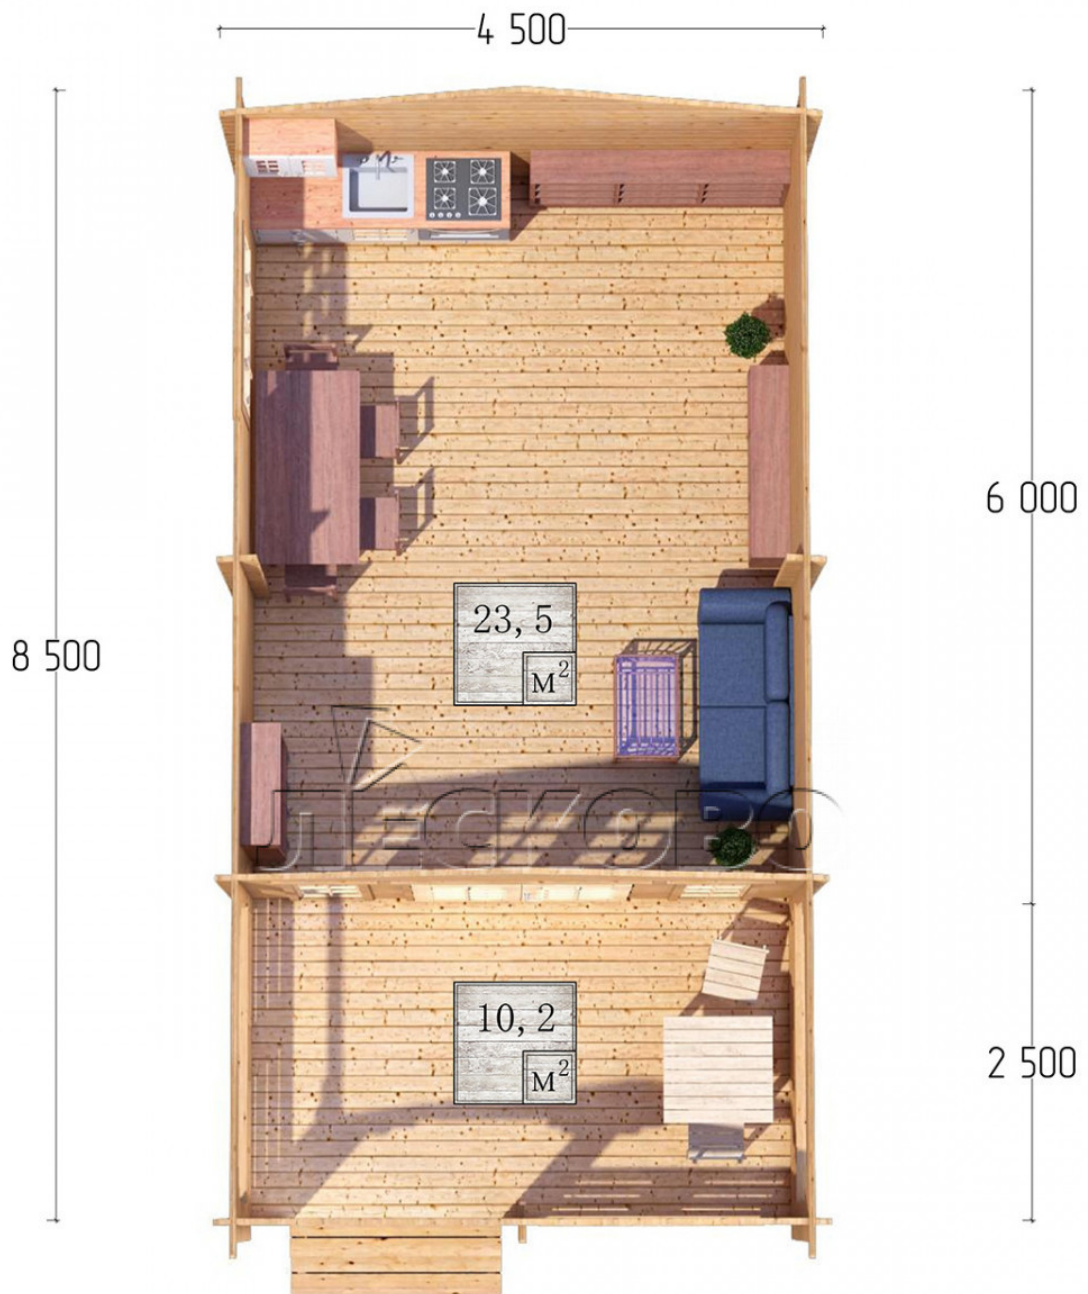

Log Cabin "DSV" series 4.5×6

Project Dimensions

4.5 × 6 / 34.5 m²

Full house set

4,951 €

Timber

45 MM

65 MM
+ 1,079 €

Project planning

Разрез

House Kit

- Wall kit: 44 × 145mm mini-chamber drying chamber with bowls for the project. The material of the tree is spruce, pine (GOST 8486). Humidity 12-14%. The height of the walls is 2.16 m;
- Logs, lower harness: board 45 × 145 mm chamber drying 10-12%;
- Floors: floorboard 35 mm, Chamber drying;
- Ceiling: imitation of a bar 20 × 135 mm, Chamber drying;
- Wooden windows, glass 4 mm, Single. Treatment with a colorless antiseptic. Hardware;

0.42×1.885 м.2 шт.

1.34×0.91 м.1 шт.

- Wooden doors;

1.62×1.885 м.1 шт.

7. Platbands: dry planed board 20 × 100 mm;

8. Roof: shingles.

9. Skirting board 35 mm.

+7 (4942) 499-770