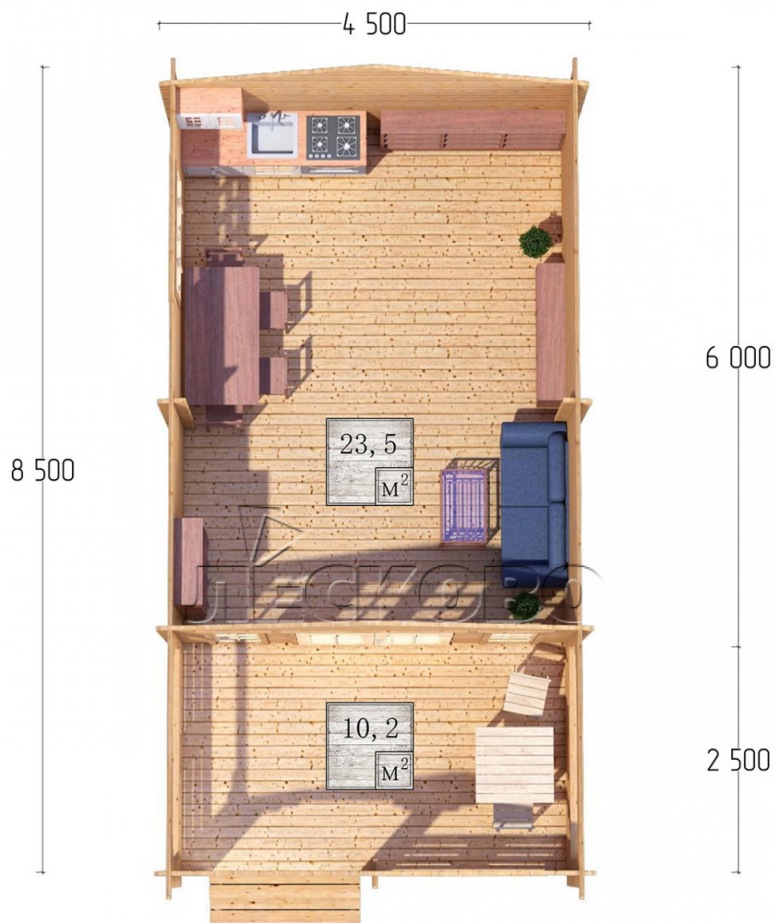

Log Cabin "DSV" series 4.5×6

Project Dimensions

4.5 × 6 / 34.5 m²

Цена

7,116 €

Timber

45 mm

65 mm
+ 1,538 €

Assembling a house kit

No assembly required

Assembly required
+ 1,779 €

Project planning

Разрез

House Kit

- Wall kit: 44 × 145mm mini-chamber drying chamber with bowls for the project. The material of the tree is spruce, pine (GOST 8486). Humidity 12-14%. The height of the walls is 2.16 m;
- Logs, lower harness: board 45 × 145 mm chamber drying 10-12%;
- Floors: floorboard 35 mm, Chamber drying;
- Ceiling: imitation of a bar 20 × 135 mm, Chamber drying;
- Wooden windows, glass 4 mm, Single. Treatment with a colorless antiseptic. Hardware;

0.42×1.885 м.2 шт.

1.34×0.91 м.1 шт.

- Wooden doors;

1.62×1.885 м.1 шт.

7. Platbands: dry planed board 20 × 100 mm;

8. Roof: shingles.

9. Skirting board 35 mm.

+7 (4942) 499-770