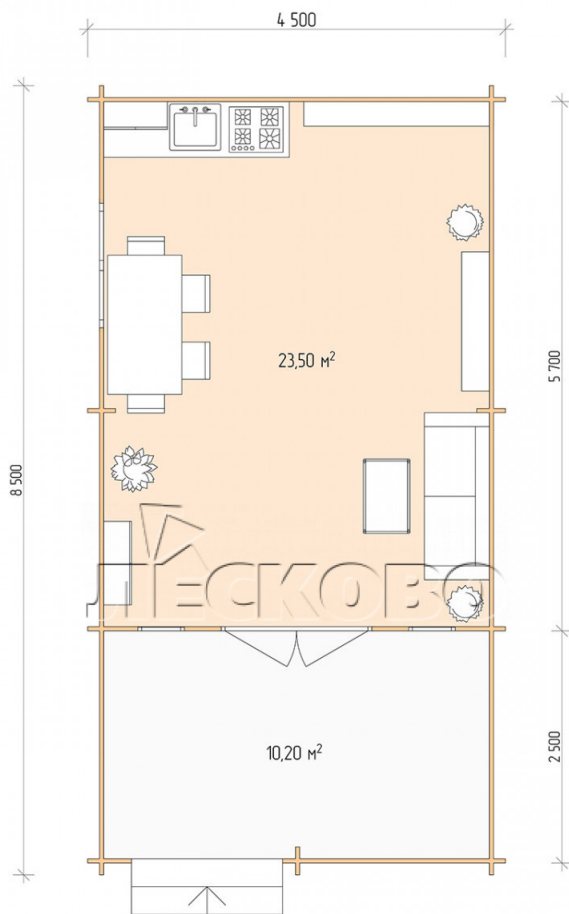

Log Cabin "DSV" series 4.5×6

Project Dimensions

4.5 × 6 / 34.5 m²

Цена

7,116 €

Timber

45 mm

65 mm
+ 1,538 €

Assembling a house kit

No assembly required

Assembly required
+ 1,779 €

Project planning

Разрез

House Kit

- Wall kit: 44 × 145mm mini-chamber drying chamber with bowls for the project. The material of the tree is spruce, pine (GOST 8486). Humidity 12-14%. The height of the walls is 2.16 m;
- Logs, lower harness: board 45 × 145 mm chamber drying 10-12%;
- Floors: floorboard 35 mm, Chamber drying;
- Ceiling: imitation of a bar 20 × 135 mm, Chamber drying;
- Wooden windows, glass 4 mm, Single. Treatment with a colorless antiseptic. Hardware;

0.42×1.885 м.2 шт.

1.34×0.91 м.1 шт.

- Wooden doors;

1.62×1.885 м.1 шт.

7. Platbands: dry planed board 20 × 100 mm;

8. Roof: shingles.

9. Skirting board 35 mm.

+7 (4942) 499-770