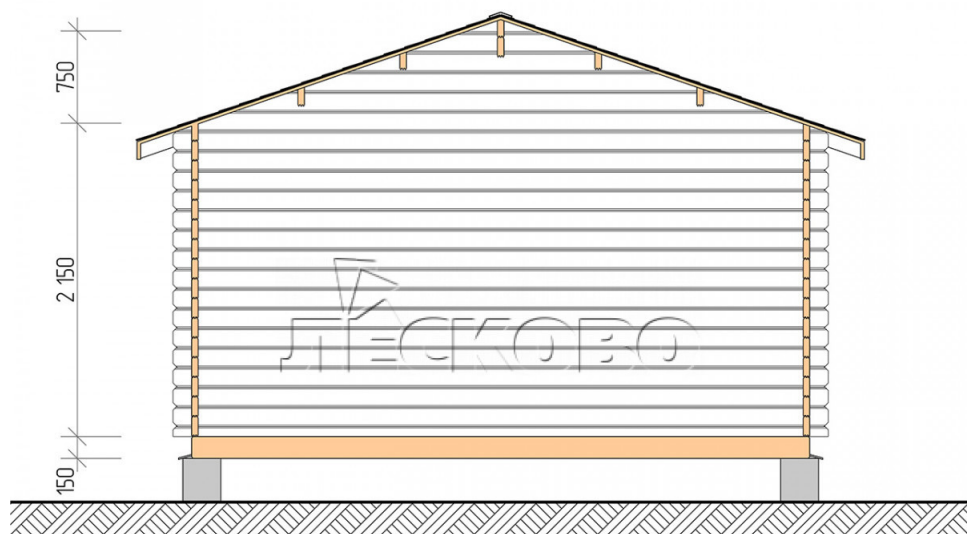

Log Cabin "DSV" series 4.5×5

Project Dimensions

4.5 × 5 / 30.3 m²

Цена

6,530 €

Timber

45 mm

65 mm
+ 1,431 €

Assembling a house kit

No assembly required

Assembly required
+ 1,633 €

Project planning

Разрез

House Kit

- Wall kit: 44 × 145mm mini-chamber drying chamber with bowls for the project. The material of the tree is spruce, pine (GOST 8486). Humidity 12-14%. The height of the walls is 2.16 m;
- Logs, lower harness: board 45 × 145 mm chamber drying 10-12%;
- Floors: floorboard 35 mm, Chamber drying;
- Ceiling: imitation of a bar 20 × 135 mm, Chamber drying;
- Wooden windows, glass 4 mm, Single. Treatment with a colorless antiseptic. Hardware;

1.34×0.91 м.1 шт.

0.42×1.885 м.2 шт.

- Wooden doors;

1.62×1.885 м.1 шт.

7. Platbands: dry planed board 20 × 100 mm;

8. Roof: shingles.

9. Skirting board 35 mm.

+7 (4942) 499-770