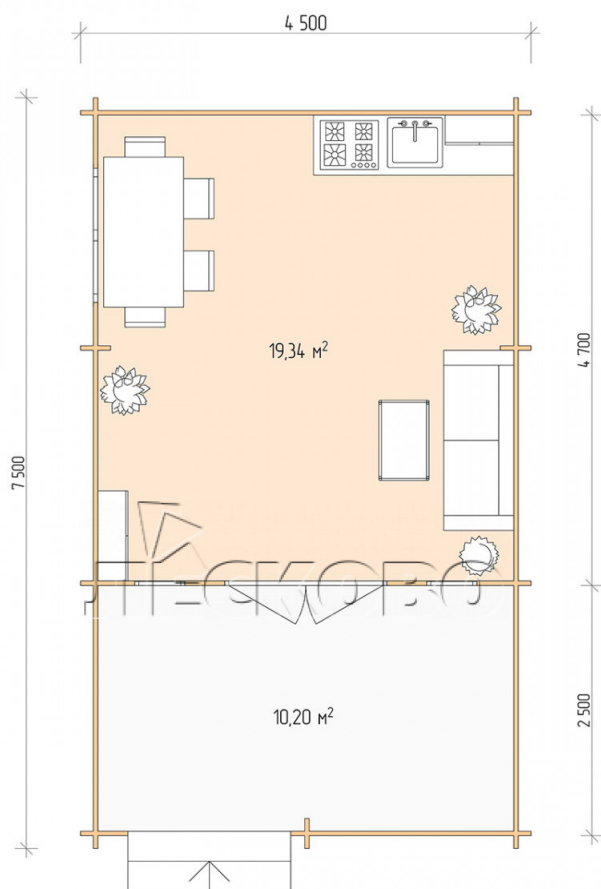

Log Cabin "DSV" series 4.5×5

Project Dimensions

4.5 × 5 / 30.3 m²

Цена

6,530 €

Timber

45 mm

65 mm
+ 1,431 €

Assembling a house kit

No assembly required

Assembly required
+ 1,633 €

Project planning

Разрез

House Kit

- Wall kit: 44 × 145mm mini-chamber drying chamber with bowls for the project. The material of the tree is spruce, pine (GOST 8486). Humidity 12-14%. The height of the walls is 2.16 m;
- Logs, lower harness: board 45 × 145 mm chamber drying 10-12%;
- Floors: floorboard 35 mm, Chamber drying;
- Ceiling: imitation of a bar 20 × 135 mm, Chamber drying;
- Wooden windows, glass 4 mm, Single. Treatment with a colorless antiseptic. Hardware;

1.34×0.91 м.1 шт.

0.42×1.885 м.2 шт.

- Wooden doors;

1.62×1.885 м.1 шт.

7. Platbands: dry planed board 20 × 100 mm;

8. Roof: shingles.

9. Skirting board 35 mm.

+7 (4942) 499-770