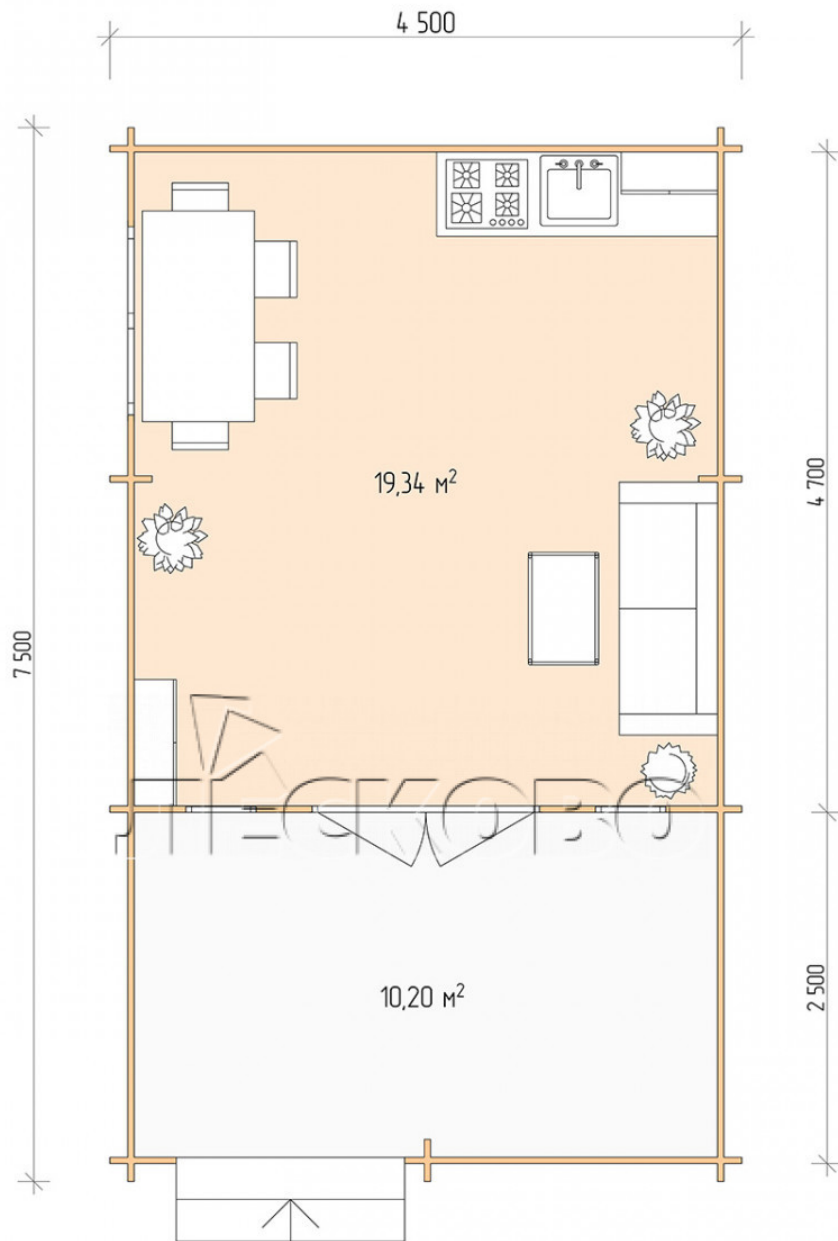

Log Cabin "DSV" series 4.5×5

Project Dimensions

4.5 × 5 / 30.3 m²

Full house set

4,723 €

Timber

45 MM

65 MM
+ 1,047 €

Project planning

Разрез

House Kit

- Wall kit: 44 × 145mm mini-chamber drying chamber with bowls for the project. The material of the tree is spruce, pine (GOST 8486). Humidity 12-14%. The height of the walls is 2.16 m;
- Logs, lower harness: board 45 × 145 mm chamber drying 10-12%;
- Floors: floorboard 35 mm, Chamber drying;
- Ceiling: imitation of a bar 20 × 135 mm, Chamber drying;
- Wooden windows, glass 4 mm, Single. Treatment with a colorless antiseptic. Hardware;

0.42×1.885 м.2 шт.

1.34×0.91 м.1 шт.

- Wooden doors;

1.62×1.885 м.1 шт.

7. Platbands: dry planed board 20 × 100 mm;

8. Roof: shingles.

9. Skirting board 35 mm.

+7 (4942) 499-770