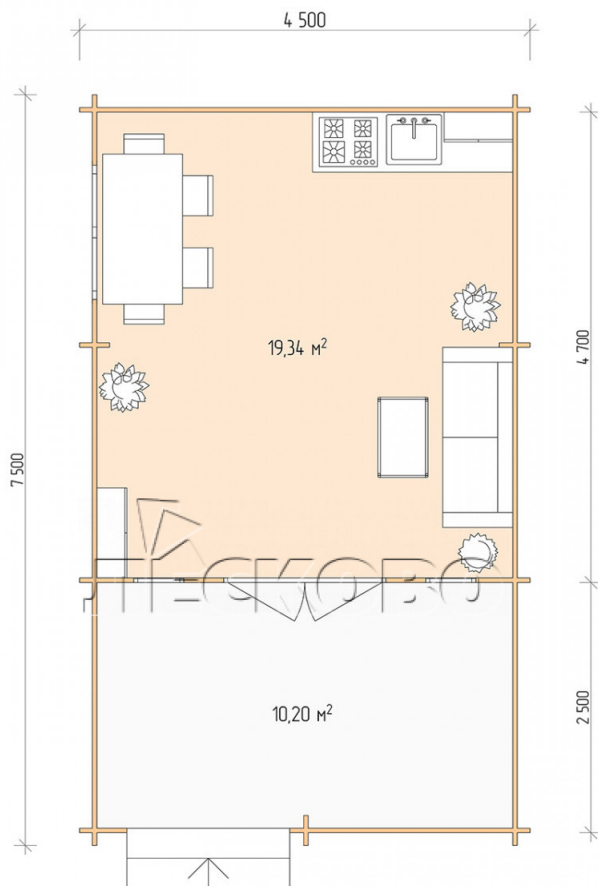

## Log Cabin "DSV" series 4.5×5

Project Dimensions

4.5 × 5 / 30.3 m<sup>2</sup>

Цена

**6,485 €**

# Разрез

# House Kit

- Wall kit: 44 × 145mm mini-chamber drying chamber with bowls for the project. The material of the tree is spruce, pine (GOST 8486). Humidity 12-14%. The height of the walls is 2.16 m;
- Logs, lower harness: board 45 × 145 mm chamber drying 10-12%;
- Floors: floorboard 35 mm, Chamber drying;
- Ceiling: imitation of a bar 20 × 135 mm, Chamber drying;
- Wooden windows, glass 4 mm, Single. Treatment with a colorless antiseptic. Hardware;