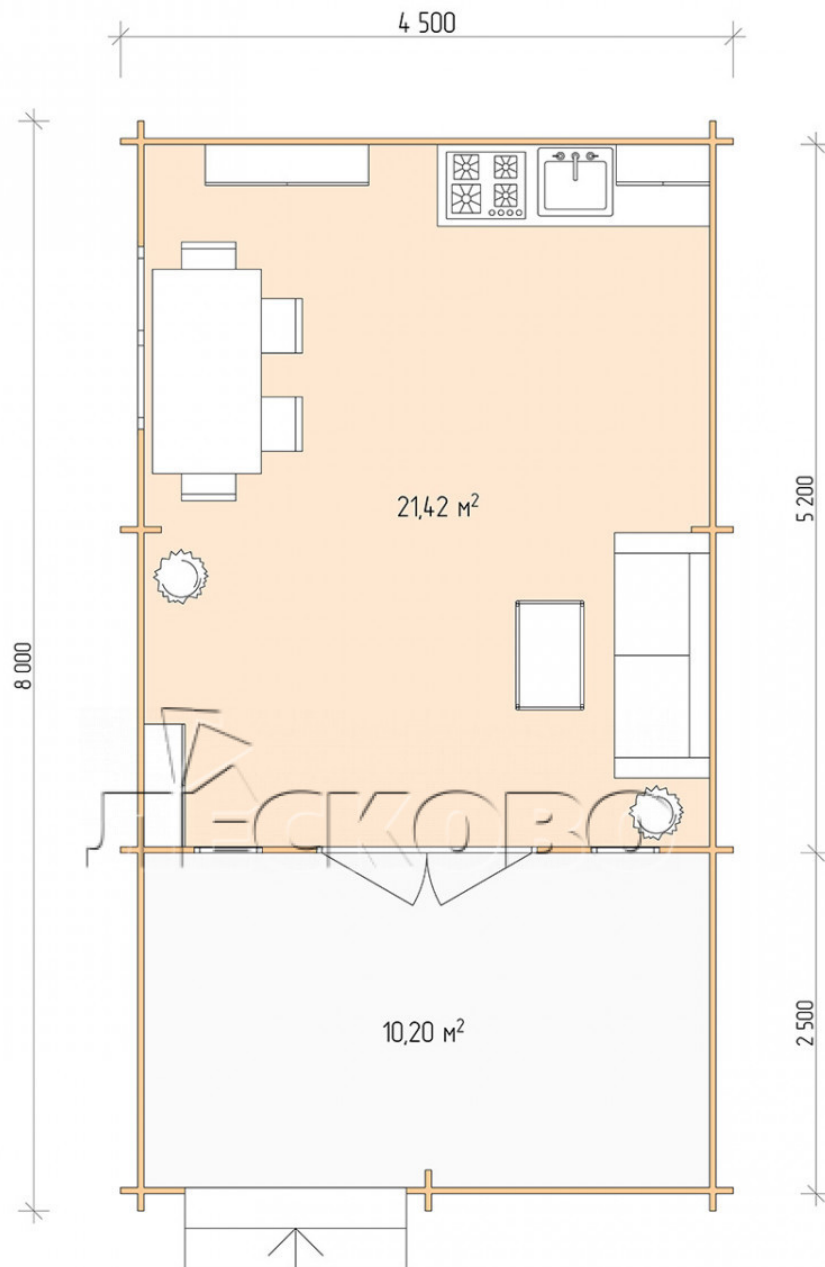

Log Cabin "DSV" series 4.5×5.5

Project Dimensions

4.5 × 5.5 / 32.4 m²

Full house set

5,045 €

Timber

45 MM

65 MM
+ 1,100 €

Project planning

Разрез

House Kit

- Wall kit: 44 × 145mm mini-chamber drying chamber with bowls for the project. The material of the tree is spruce, pine (GOST 8486). Humidity 12-14%. The height of the walls is 2.16 m;
- Logs, lower harness: board 45 × 145 mm chamber drying 10-12%;
- Floors: floorboard 35 mm, Chamber drying;
- Ceiling: imitation of a bar 20 × 135 mm, Chamber drying;
- Wooden windows, glass 4 mm, Single. Treatment with a colorless antiseptic. Hardware;

0.42×1.885 м.2 шт.

1.34×0.91 м.1 шт.

- Wooden doors;

1.62×1.885 м.1 шт.

7. Platbands: dry planed board 20 × 100 mm;

8. Roof: shingles.

9. Skirting board 35 mm.

+7 (4942) 499-770