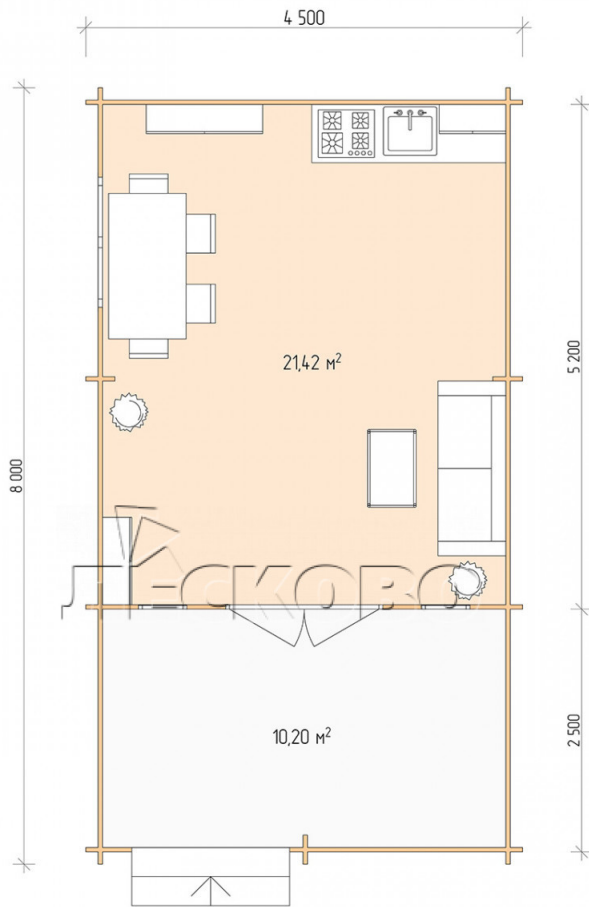

## Log Cabin "DSV" series 4.5×5.5

Project Dimensions

4.5 × 5.5 / 32.4 m<sup>2</sup>

Цена

**6,858 €**

# Разрез

# House Kit

- Wall kit: 44 × 145mm mini-chamber drying chamber with bowls for the project. The material of the tree is spruce, pine (GOST 8486). Humidity 12-14%. The height of the walls is 2.16 m;
- Logs, lower harness: board 45 × 145 mm chamber drying 10-12%;
- Floors: floorboard 35 mm, Chamber drying;
- Ceiling: imitation of a bar 20 × 135 mm, Chamber drying;
- Wooden windows, glass 4 mm, Single. Treatment with a colorless antiseptic. Hardware;

1.34×0.91 м.1 шт.

0.42×1.885 м.2 шт.

- Wooden doors;

1.62×1.885 м.1 шт.

7. Platbands: dry planed board 20 × 100 mm;

8. Roof: shingles.

9. Skirting board 35 mm.

+7 (4942) 499-770