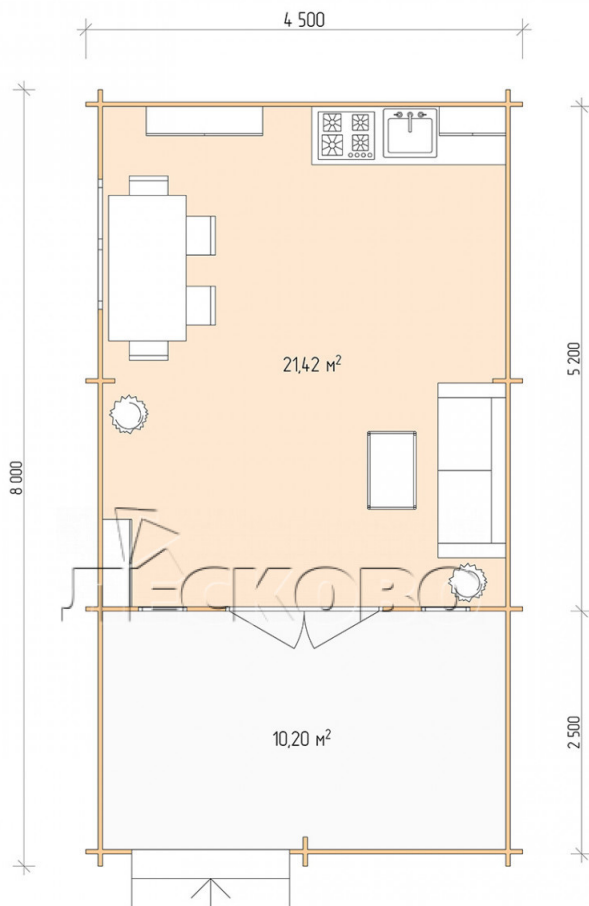

Log Cabin "DSV" series 4.5×5.5

Project Dimensions

4.5 × 5.5 / 32.4 m²

Цена

6,810 €

Timber

45 mm

65 mm
+ 1,470 €

Assembling a house kit

No assembly required

Assembly required
+ 1,703 €

Project planning

Разрез

House Kit

- Wall kit: 44 × 145mm mini-chamber drying chamber with bowls for the project. The material of the tree is spruce, pine (GOST 8486). Humidity 12-14%. The height of the walls is 2.16 m;
- Logs, lower harness: board 45 × 145 mm chamber drying 10-12%;
- Floors: floorboard 35 mm, Chamber drying;
- Ceiling: imitation of a bar 20 × 135 mm, Chamber drying;
- Wooden windows, glass 4 mm, Single. Treatment with a colorless antiseptic. Hardware;

0.42×1.885 м.2 шт.

1.34×0.91 м.1 шт.

- Wooden doors;

1.62×1.885 м.1 шт.

7. Platbands: dry planed board 20 × 100 mm;

8. Roof: shingles.

9. Skirting board 35 mm.

+7 (4942) 499-770