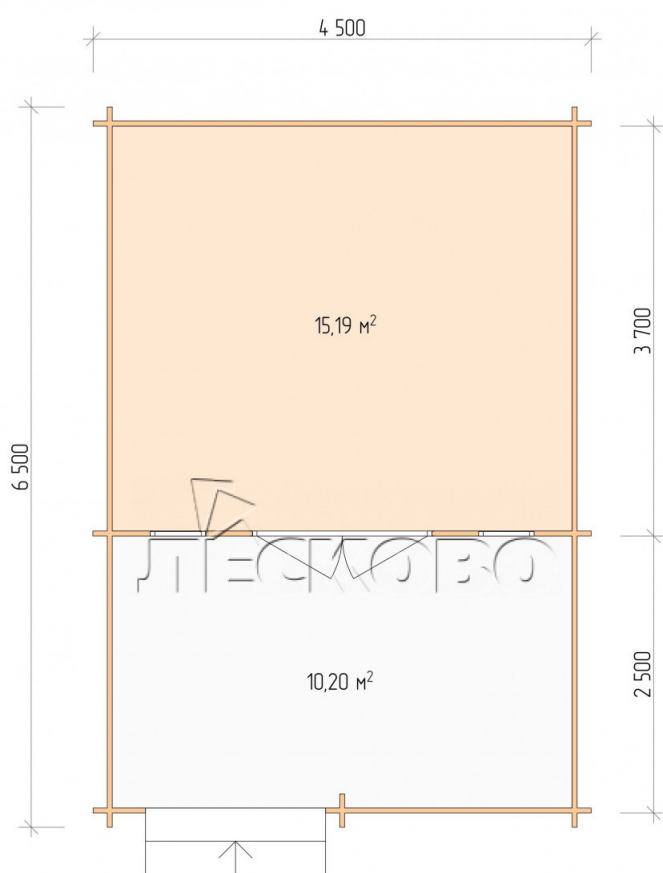

Log Cabin "DSV" series 4.5×4

Project Dimensions

4.5 × 4 / 26.1 m²

Цена

5,562 €

Timber

45 mm

65 mm
+ 1,183 €

Assembling a house kit

No assembly required

Assembly required
+ 1,391 €

Project planning

Разрез

House Kit

- Wall kit: 44 × 145mm mini-chamber drying chamber with bowls for the project. The material of the tree is spruce, pine (GOST 8486). Humidity 12-14%. The height of the walls is 2.16 m;
- Logs, lower harness: board 45 × 145 mm chamber drying 10-12%;
- Floors: floorboard 35 mm, Chamber drying;
- Ceiling: imitation of a bar 20 × 135 mm, Chamber drying;
- Wooden windows, glass 4 mm, Single. Treatment with a colorless antiseptic. Hardware;

0.42×1.885 м.2 шт.

- Wooden doors;

1.62×1.885 м.1 шт.

7. Platbands: dry planed board 20 × 100 mm;

8. Roof: shingles.

9. Skirting board 35 mm.

+7 (4942) 499-770

156014, г. Кострома, ул. Базовая, д. 8