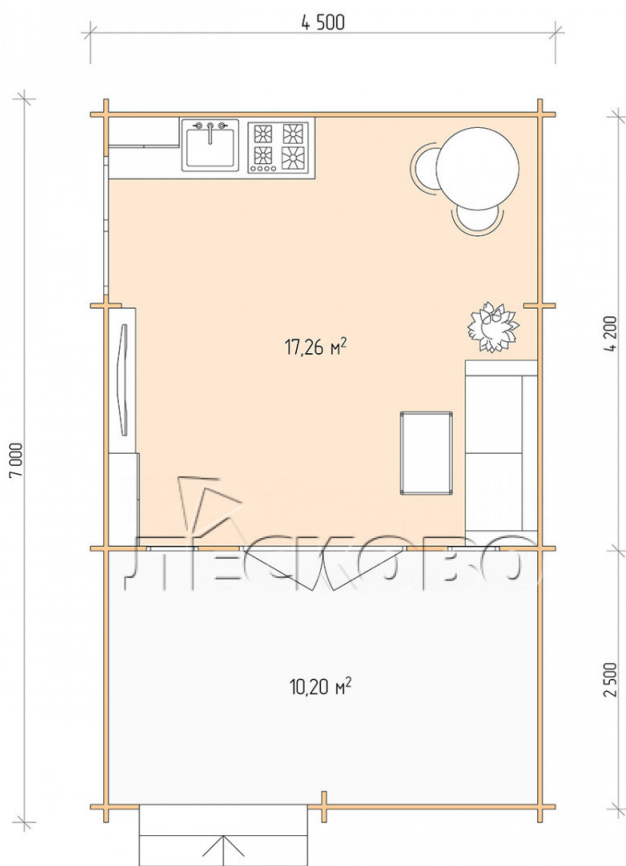

Log Cabin "DSV" series 4.5×4.5

Project Dimensions

4.5 × 4.5 / 28.2 m²

Цена

6,254 €

Timber

45 mm

65 mm
+ 1,357 €

Assembling a house kit

No assembly required

Assembly required
+ 1,564 €

Project planning

Разрез

House Kit

- Wall kit: 44 × 145mm mini-chamber drying chamber with bowls for the project. The material of the tree is spruce, pine (GOST 8486). Humidity 12-14%. The height of the walls is 2.16 m;
- Logs, lower harness: board 45 × 145 mm chamber drying 10-12%;
- Floors: floorboard 35 mm, Chamber drying;
- Ceiling: imitation of a bar 20 × 135 mm, Chamber drying;
- Wooden windows, glass 4 mm, Single. Treatment with a colorless antiseptic. Hardware;

1.34×0.91 м.1 шт.

0.42×1.885 м.2 шт.

- Wooden doors;

1.62×1.885 м.1 шт.

7. Platbands: dry planed board 20 × 100 mm;

8. Roof: shingles.

9. Skirting board 35 mm.

+7 (4942) 499-770