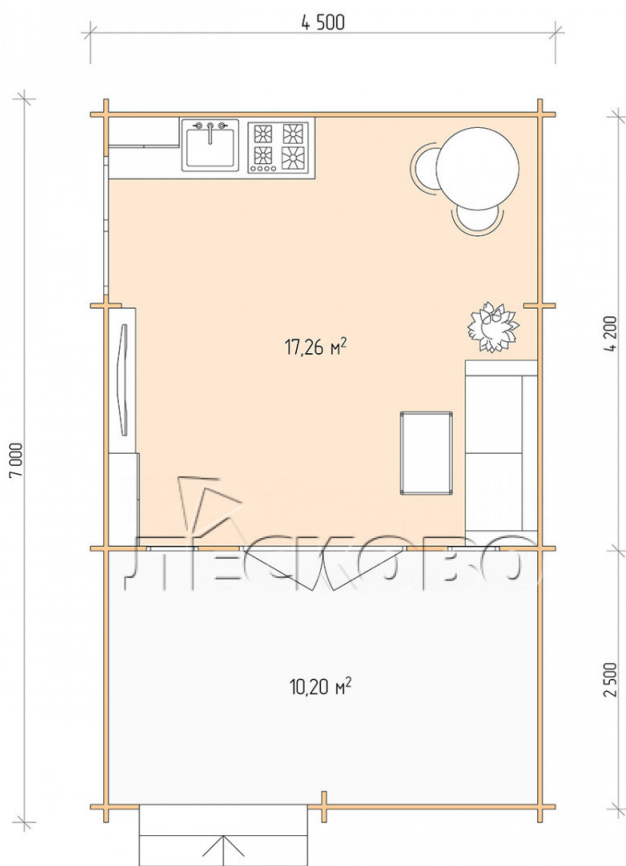

Log Cabin "DSV" series 4.5×4.5

Project Dimensions

4.5 × 4.5 / 28.2 m²

Цена

6,211 €

Timber

45 mm

65 mm
+ 1,348 €

Assembling a house kit

No assembly required

Assembly required
+ 1,553 €

Project planning

Разрез

House Kit

- Wall kit: 44 × 145mm mini-chamber drying chamber with bowls for the project. The material of the tree is spruce, pine (GOST 8486). Humidity 12-14%. The height of the walls is 2.16 m;
- Logs, lower harness: board 45 × 145 mm chamber drying 10-12%;
- Floors: floorboard 35 mm, Chamber drying;
- Ceiling: imitation of a bar 20 × 135 mm, Chamber drying;
- Wooden windows, glass 4 mm, Single. Treatment with a colorless antiseptic. Hardware;

0.42×1.885 м.2 шт.

1.34×0.91 м.1 шт.

- Wooden doors;

1.62×1.885 м.1 шт.

7. Platbands: dry planed board 20 × 100 mm;

8. Roof: shingles.

9. Skirting board 35 mm.

+7 (4942) 499-770