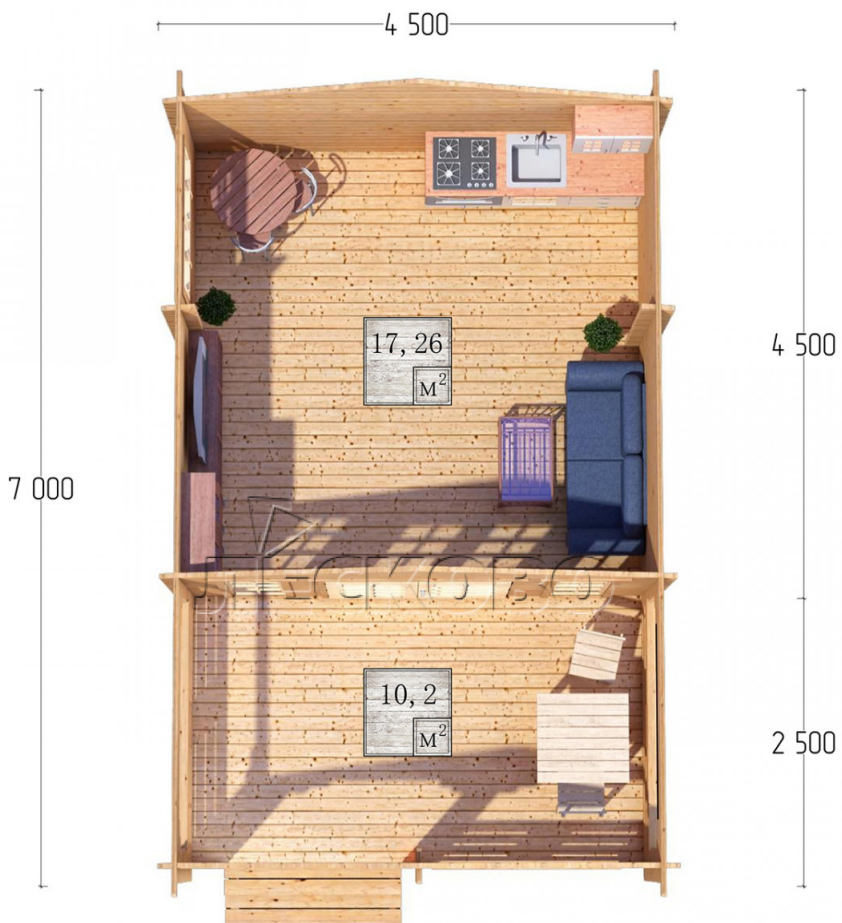

Log Cabin "DSV" series 4.5×4.5

Project Dimensions

4.5 × 4.5 / 28.2 m²

Цена

6,211 €

Timber

45 mm

65 mm
+ 1,348 €

Assembling a house kit

No assembly required

Assembly required
+ 1,553 €

Project planning

Разрез

House Kit

- Wall kit: 44 × 145mm mini-chamber drying chamber with bowls for the project. The material of the tree is spruce, pine (GOST 8486). Humidity 12-14%. The height of the walls is 2.16 m;
- Logs, lower harness: board 45 × 145 mm chamber drying 10-12%;
- Floors: floorboard 35 mm, Chamber drying;
- Ceiling: imitation of a bar 20 × 135 mm, Chamber drying;
- Wooden windows, glass 4 mm, Single. Treatment with a colorless antiseptic. Hardware;

0.42×1.885 м.2 шт.

1.34×0.91 м.1 шт.

- Wooden doors;

1.62×1.885 м.1 шт.

7. Platbands: dry planed board 20 × 100 mm;

8. Roof: shingles.

9. Skirting board 35 mm.

+7 (4942) 499-770