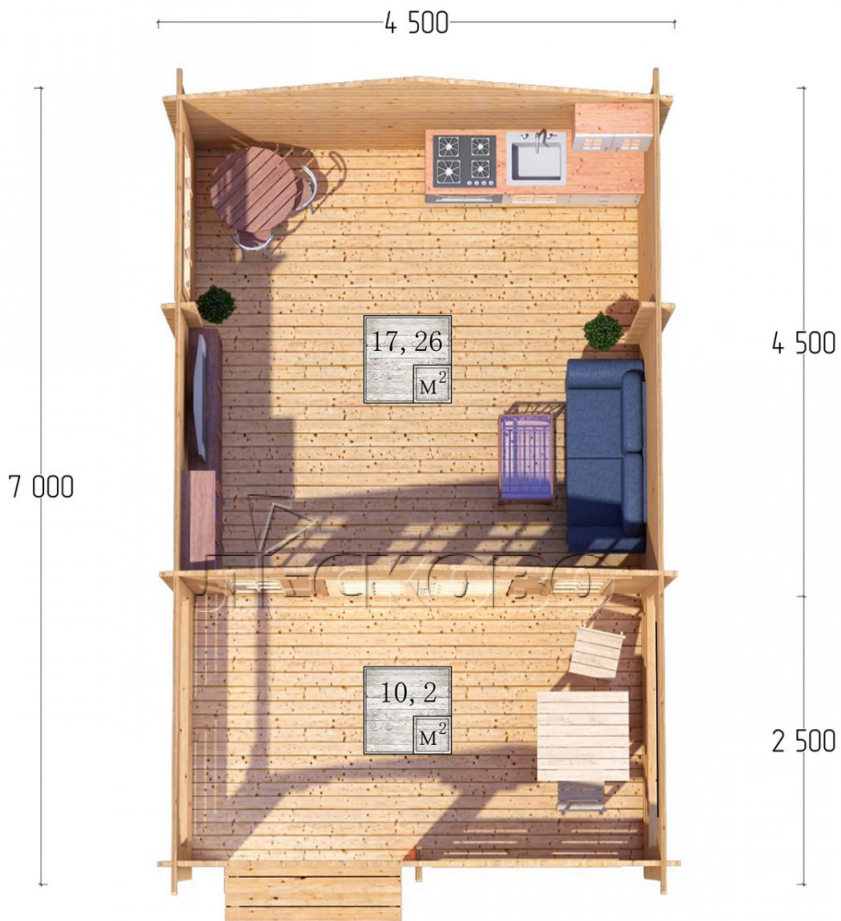

Log Cabin "DSV" series 4.5×4.5

Project Dimensions

4.5 × 4.5 / 28.2 m²

Цена

6,254 €

Timber

45 mm

65 mm
+ 1,357 €

Assembling a house kit

No assembly required

Assembly required
+ 1,564 €

Project planning

Разрез

House Kit

- Wall kit: 44 × 145mm mini-chamber drying chamber with bowls for the project. The material of the tree is spruce, pine (GOST 8486). Humidity 12-14%. The height of the walls is 2.16 m;
- Logs, lower harness: board 45 × 145 mm chamber drying 10-12%;
- Floors: floorboard 35 mm, Chamber drying;
- Ceiling: imitation of a bar 20 × 135 mm, Chamber drying;
- Wooden windows, glass 4 mm, Single. Treatment with a colorless antiseptic. Hardware;

1.34×0.91 м.1 шт.

0.42×1.885 м.2 шт.

- Wooden doors;

1.62×1.885 м.1 шт.

7. Platbands: dry planed board 20 × 100 mm;

8. Roof: shingles.

9. Skirting board 35 mm.

+7 (4942) 499-770