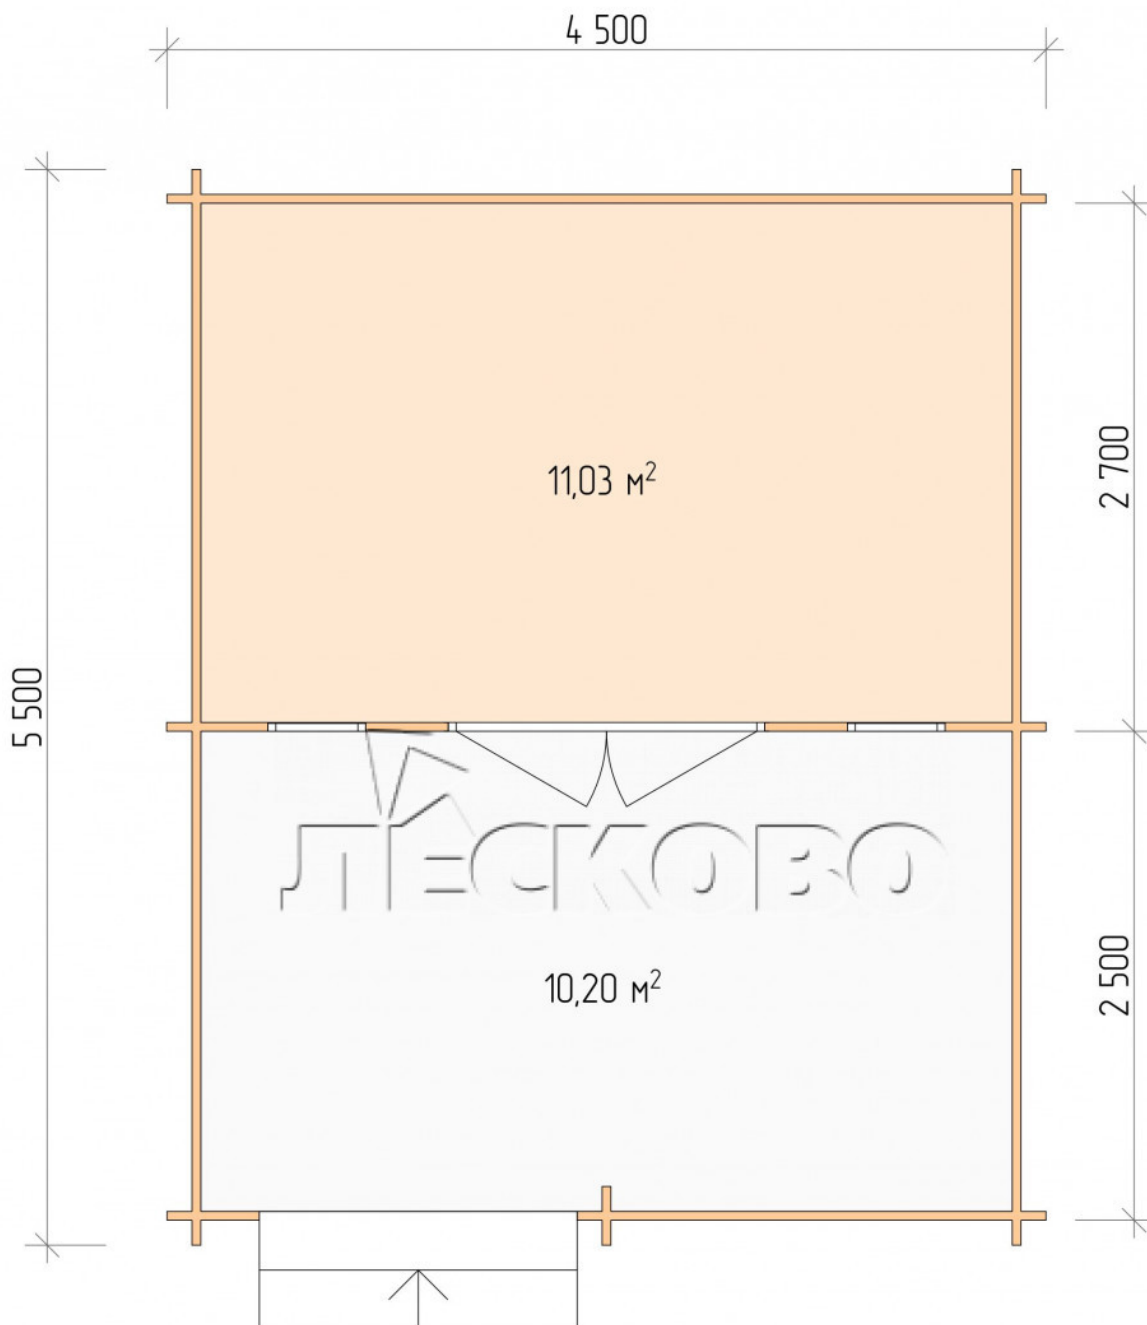

Log Cabin "DSV" series 4.5×3

Project Dimensions

4.5 × 3 / 21.9 m²

Full house set

3,524 €

Timber

45 MM

65 MM
+ 752 €

Project planning

4 500

3 000

11,03

M²

10,2

M²

Разрез

House Kit

- Wall kit: 44 × 145mm mini-chamber drying chamber with bowls for the project. The material of the tree is spruce, pine (GOST 8486). Humidity 12-14%. The height of the walls is 2.16 m;
- Logs, lower harness: board 45 × 145 mm chamber drying 10-12%;
- Floors: floorboard 35 mm, Chamber drying;
- Ceiling: imitation of a bar 20 × 135 mm, Chamber drying;

- Wooden windows, glass 4 mm, Single. Treatment with a colorless antiseptic. Hardware;

0.42×1.885 м.2 шт.

- Wooden doors;

1.62×1.885 м.1 шт.

7. Platbands: dry planed board 20 × 100 mm;

8. Roof: shingles.

9. Skirting board 35 mm.