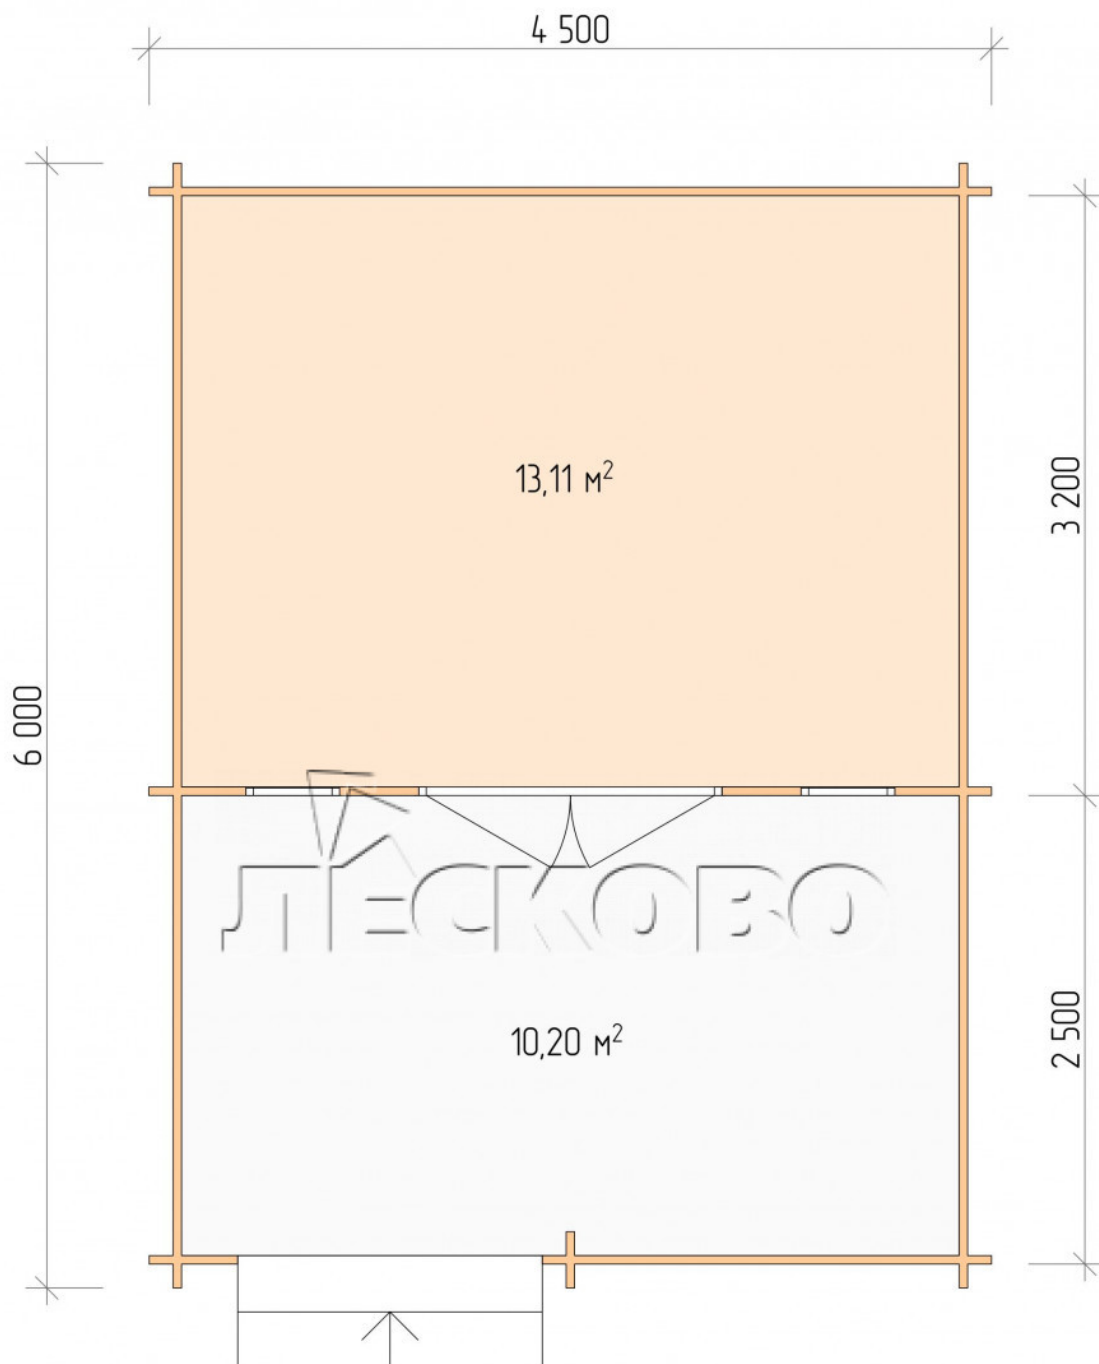

Log Cabin "DSV" series 4.5×3.5

Project Dimensions

4.5 × 3.5 / 24 m²

Full house set

3,760 €

Timber

45 MM

65 MM
+ 806 €

Project planning

4 500

3 500

13,11
M²

10,2
M²

Разрез

House Kit

- Wall kit: 44 × 145mm mini-chamber drying chamber with bowls for the project. The material of the tree is spruce, pine (GOST 8486). Humidity 12-14%. The height of the walls is 2.16 m;
- Logs, lower harness: board 45 × 145 mm chamber drying 10-12%;
- Floors: floorboard 35 mm, Chamber drying;
- Ceiling: imitation of a bar 20 × 135 mm, Chamber drying;

- Wooden windows, glass 4 mm, Single. Treatment with a colorless antiseptic. Hardware;

0.42×1.885 м.2 шт.

- Wooden doors;

1.62×1.885 м.1 шт.

7. Platbands: dry planed board 20 × 100 mm;

8. Roof: shingles.

9. Skirting board 35 mm.