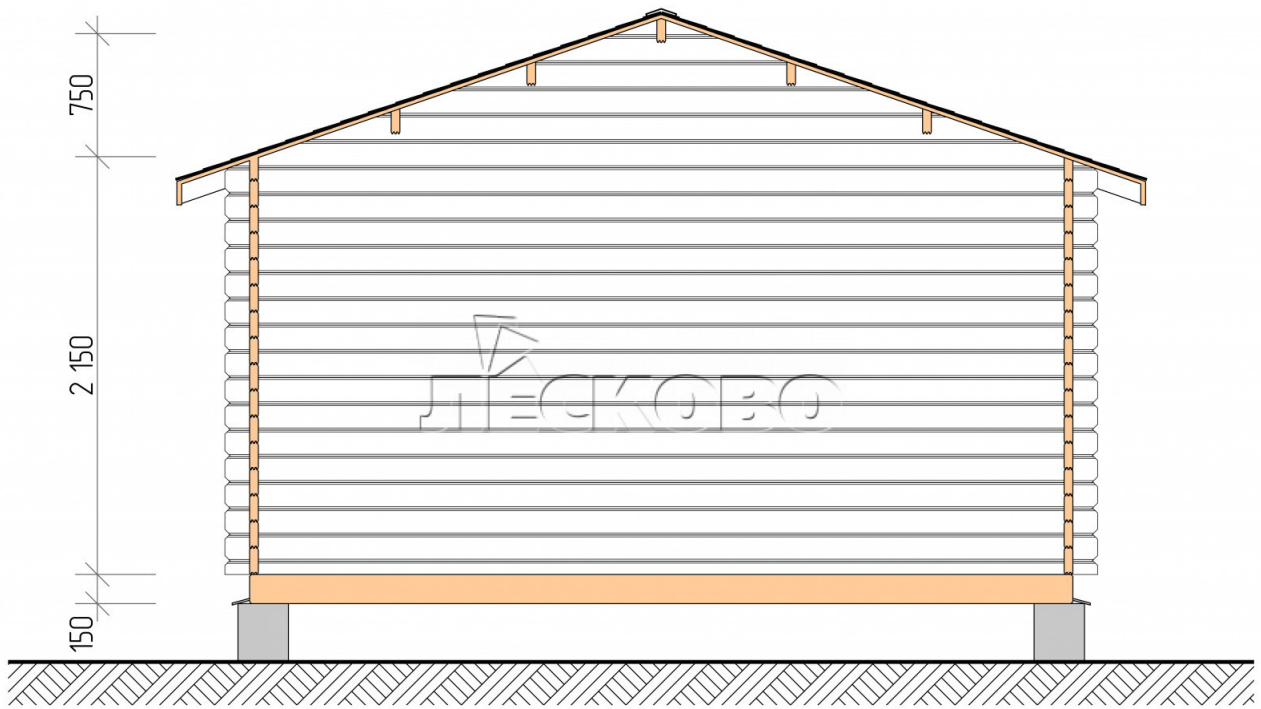

Log Cabin "DSV" series 4.5×3.5

Project Dimensions

4.5 × 3.5 / 24 m²

Цена

5,111 €

Timber

45 mm

65 mm
+ 1,086 €

Assembling a house kit

No assembly required

Assembly required
+ 1,278 €

Project planning

Разрез

House Kit

- Wall kit: 44 × 145mm mini-chamber drying chamber with bowls for the project. The material of the tree is spruce, pine (GOST 8486). Humidity 12-14%. The height of the walls is 2.16 m;
- Logs, lower harness: board 45 × 145 mm chamber drying 10-12%;
- Floors: floorboard 35 mm, Chamber drying;
- Ceiling: imitation of a bar 20 × 135 mm, Chamber drying;
- Wooden windows, glass 4 mm, Single. Treatment with a colorless antiseptic. Hardware;

0.42×1.885 м.2 шт.

- Wooden doors;

1.62×1.885 м.1 шт.

7. Platbands: dry planed board 20 × 100 mm;

8. Roof: shingles.

9. Skirting board 35 mm.

+7 (4942) 499-770