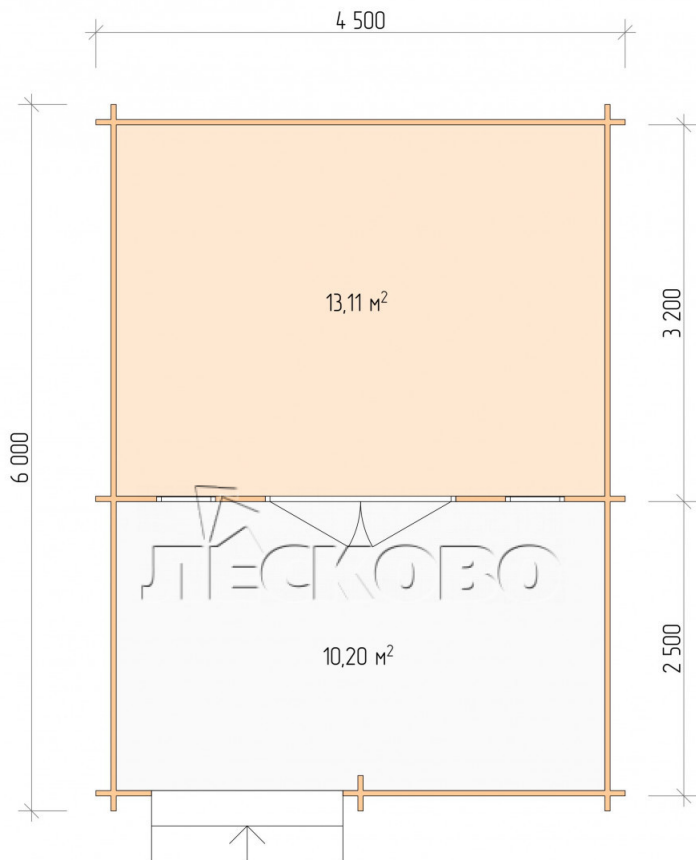

Log Cabin "DSV" series 4.5×3.5

Project Dimensions

4.5 × 3.5 / 24 m²

Цена

5,076 €

Timber

45 mm

65 mm
+ 1,078 €

Assembling a house kit

No assembly required

Assembly required
+ 1,269 €

Project planning

Разрез

House Kit

- Wall kit: 44 × 145mm mini-chamber drying chamber with bowls for the project. The material of the tree is spruce, pine (GOST 8486). Humidity 12-14%. The height of the walls is 2.16 m;
- Logs, lower harness: board 45 × 145 mm chamber drying 10-12%;
- Floors: floorboard 35 mm, Chamber drying;
- Ceiling: imitation of a bar 20 × 135 mm, Chamber drying;
- Wooden windows, glass 4 mm, Single. Treatment with a colorless antiseptic. Hardware;

0.42×1.885 м.2 шт.

- Wooden doors;

1.62×1.885 м.1 шт.

7. Platbands: dry planed board 20 × 100 mm;

8. Roof: shingles.

9. Skirting board 35 mm.

+7 (4942) 499-770

156014, г. Кострома, ул. Базовая, д. 8