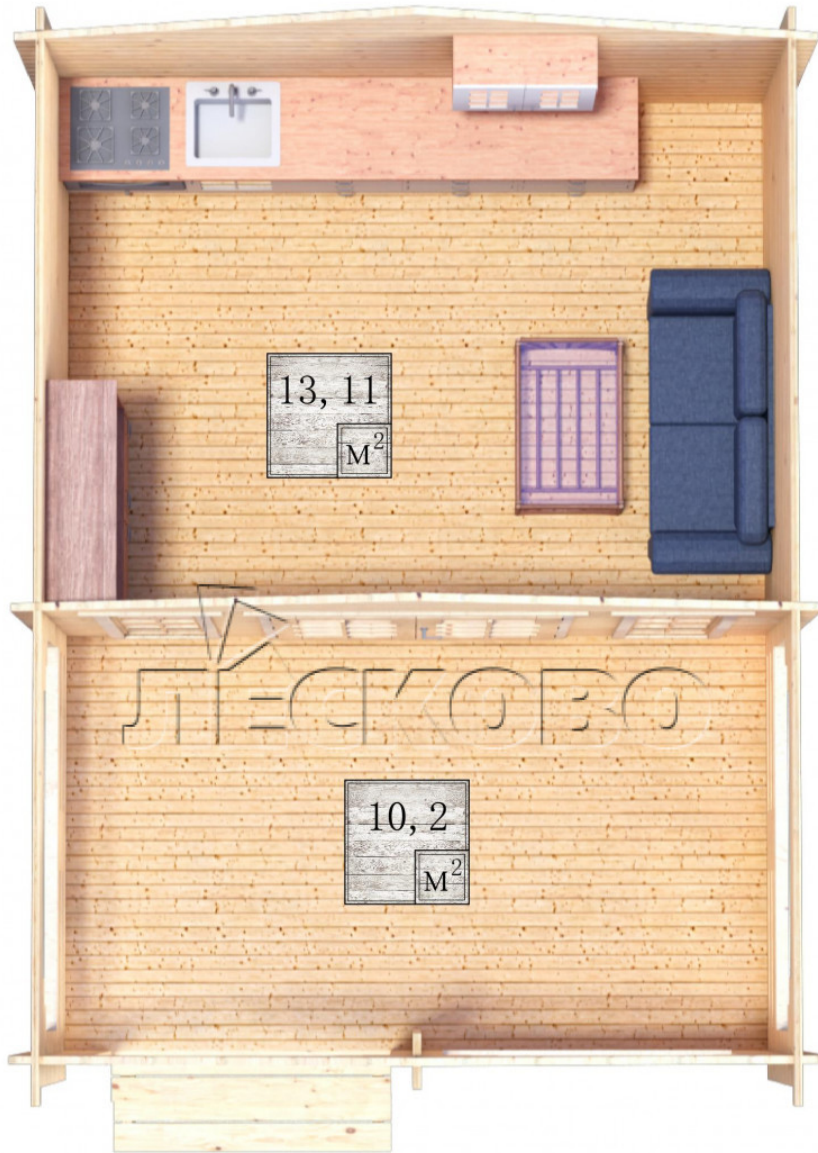

Log Cabin "DSV" series 4.5×3.5

Project Dimensions

4.5 × 3.5 / 24 m²

Full house set

3,760 €

Timber

45 MM

65 MM
+ 806 €

Project planning

4 500

3 500

13,11
M²

10,2
M²

Разрез

House Kit

- Wall kit: 44 × 145mm mini-chamber drying chamber with bowls for the project. The material of the tree is spruce, pine (GOST 8486). Humidity 12-14%. The height of the walls is 2.16 m;
- Logs, lower harness: board 45 × 145 mm chamber drying 10-12%;
- Floors: floorboard 35 mm, Chamber drying;
- Ceiling: imitation of a bar 20 × 135 mm, Chamber drying;

- Wooden windows, glass 4 mm, Single. Treatment with a colorless antiseptic. Hardware;

0.42×1.885 м.2 шт.

- Wooden doors;

1.62×1.885 м.1 шт.

7. Platbands: dry planed board 20 × 100 mm;

8. Roof: shingles.

9. Skirting board 35 mm.