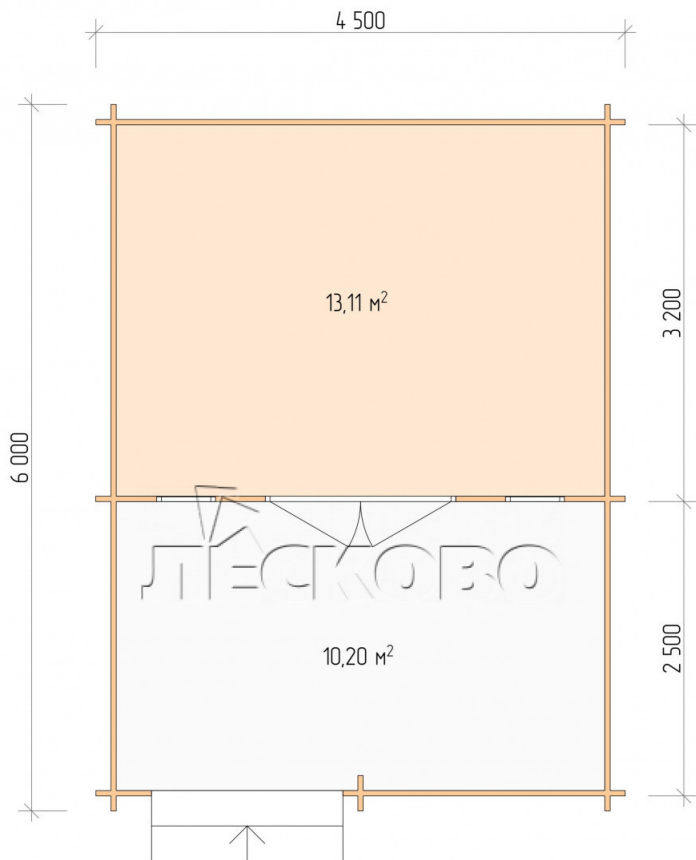

Log Cabin "DSV" series 4.5×3.5

Project Dimensions

4.5 × 3.5 / 24 m²

Цена

5,111 €

Timber

45 mm

65 mm
+ 1,086 €

Assembling a house kit

No assembly required

Assembly required
+ 1,278 €

Project planning

Разрез

House Kit

- Wall kit: 44 × 145mm mini-chamber drying chamber with bowls for the project. The material of the tree is spruce, pine (GOST 8486). Humidity 12-14%. The height of the walls is 2.16 m;
- Logs, lower harness: board 45 × 145 mm chamber drying 10-12%;
- Floors: floorboard 35 mm, Chamber drying;
- Ceiling: imitation of a bar 20 × 135 mm, Chamber drying;
- Wooden windows, glass 4 mm, Single. Treatment with a colorless antiseptic. Hardware;

0.42×1.885 м.2 шт.

- Wooden doors;

1.62×1.885 м.1 шт.

7. Platbands: dry planed board 20 × 100 mm;

8. Roof: shingles.

9. Skirting board 35 mm.

+7 (4942) 499-770