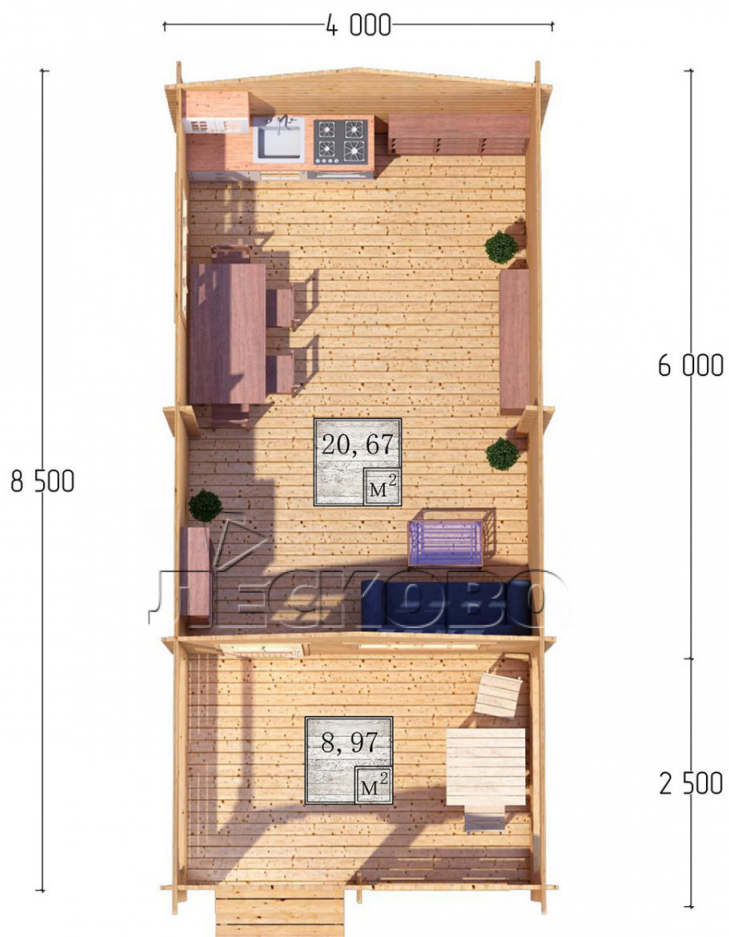

Project planning