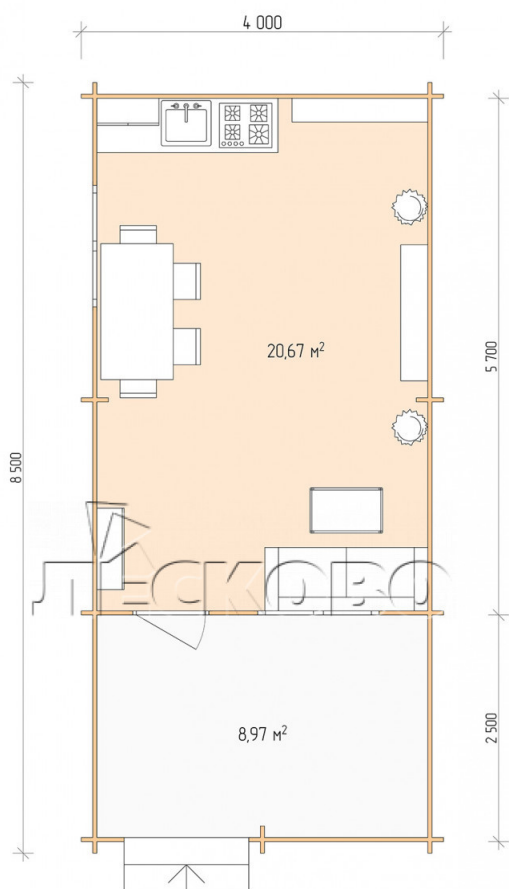

## Log Cabin "DSV" series 4x6

Project Dimensions

4 × 6 / 30.4 m<sup>2</sup>

Цена

**6,411 €**

# House Kit

- Wall kit: 44 × 145mm mini-chamber drying chamber with bowls for the project. The material of the tree is spruce, pine (GOST 8486). Humidity 12-14%. The height of the walls is 2.16 m;
- Logs, lower harness: board 45 × 145 mm chamber drying 10-12%;
- Floors: floorboard 35 mm, Chamber drying;
- Ceiling: imitation of a bar 20 × 135 mm, Chamber drying;
- Wooden windows, glass 4 mm, Single. Treatment with a colorless antiseptic. Hardware;

1.34×0.91 м.2 шт.

- Wooden doors;

0.84×1.885 м.

glass.1 шт.

7. Platbands: dry planed board 20 × 100 mm;

8. Roof: shingles.

9. Skirting board 35 mm.

+7 (4942) 499-770