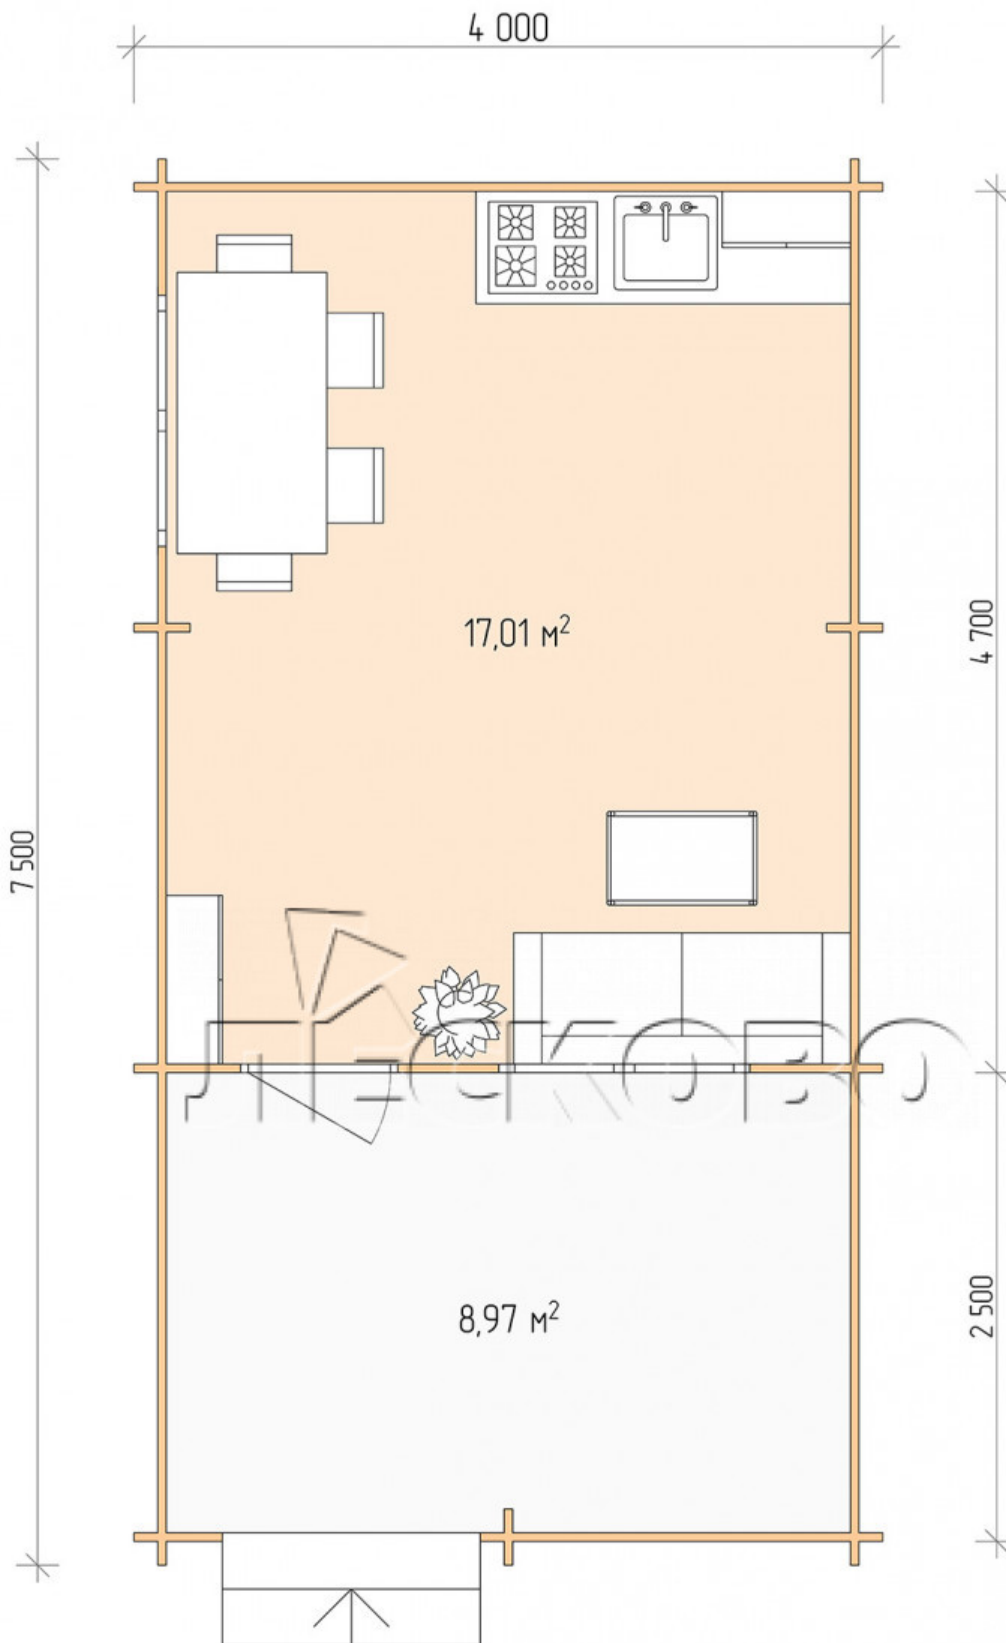

Log Cabin "DSV" series 4x5

Project Dimensions

4 × 5 / 27 m²

Full house set

4,094 €

Timber

45 MM

65 MM
+ 904 €

Project planning

Разрез

House Kit

- Wall kit: 44 × 145mm mini-chamber drying chamber with bowls for the project. The material of the tree is spruce, pine (GOST 8486). Humidity 12-14%. The height of the walls is 2.16 m;

- Logs, lower harness: board 45 × 145 mm chamber drying 10-12%;
- Floors: floorboard 35 mm, Chamber drying;
- Ceiling: imitation of a bar 20 × 135 mm, Chamber drying;
- Wooden windows, glass 4 mm, Single. Treatment with a colorless antiseptic. Hardware;

1.34×0.91 м.1 шт.

- Wooden doors;

0.84×1.885 м.

glass.1 шт.

7. Platbands: dry planed board 20 × 100 mm;

8. Roof: shingles.

9. Skirting board 35 mm.

+7 (4942) 499-770