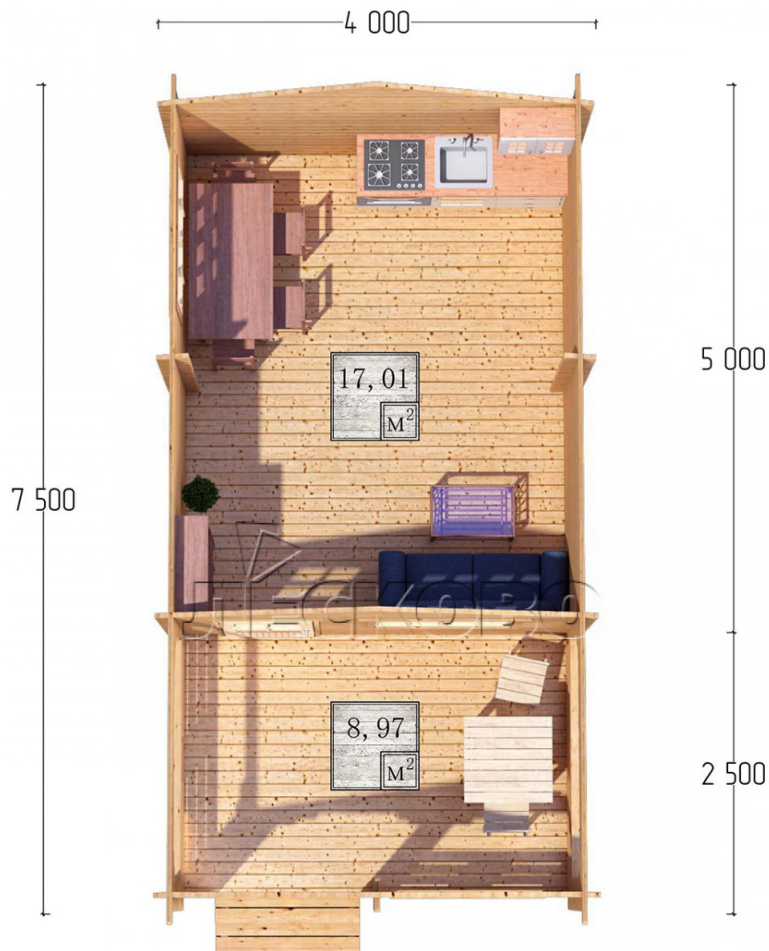

Log Cabin "DSV" series 4x5

Project Dimensions

4 × 5 / 27 m²

Цена

5,533 €

Timber

45 mm

65 mm
+ 1,217 €

Assembling a house kit

No assembly required

Assembly required
+ 1,383 €

Project planning

Разрез

House Kit

- Wall kit: 44 × 145mm mini-chamber drying chamber with bowls for the project. The material of the tree is spruce, pine (GOST 8486). Humidity 12-14%. The height of the walls is 2.16 m;
- Logs, lower harness: board 45 × 145 mm chamber drying 10-12%;
- Floors: floorboard 35 mm, Chamber drying;
- Ceiling: imitation of a bar 20 × 135 mm, Chamber drying;
- Wooden windows, glass 4 mm, Single. Treatment with a colorless antiseptic. Hardware;

1.34×0.91 м.1 шт.

- Wooden doors;

0.84×1.885 м.

glass.1 шт.

7. Platbands: dry planed board 20 × 100 mm;

8. Roof: shingles.

9. Skirting board 35 mm.

+7 (4942) 499-770