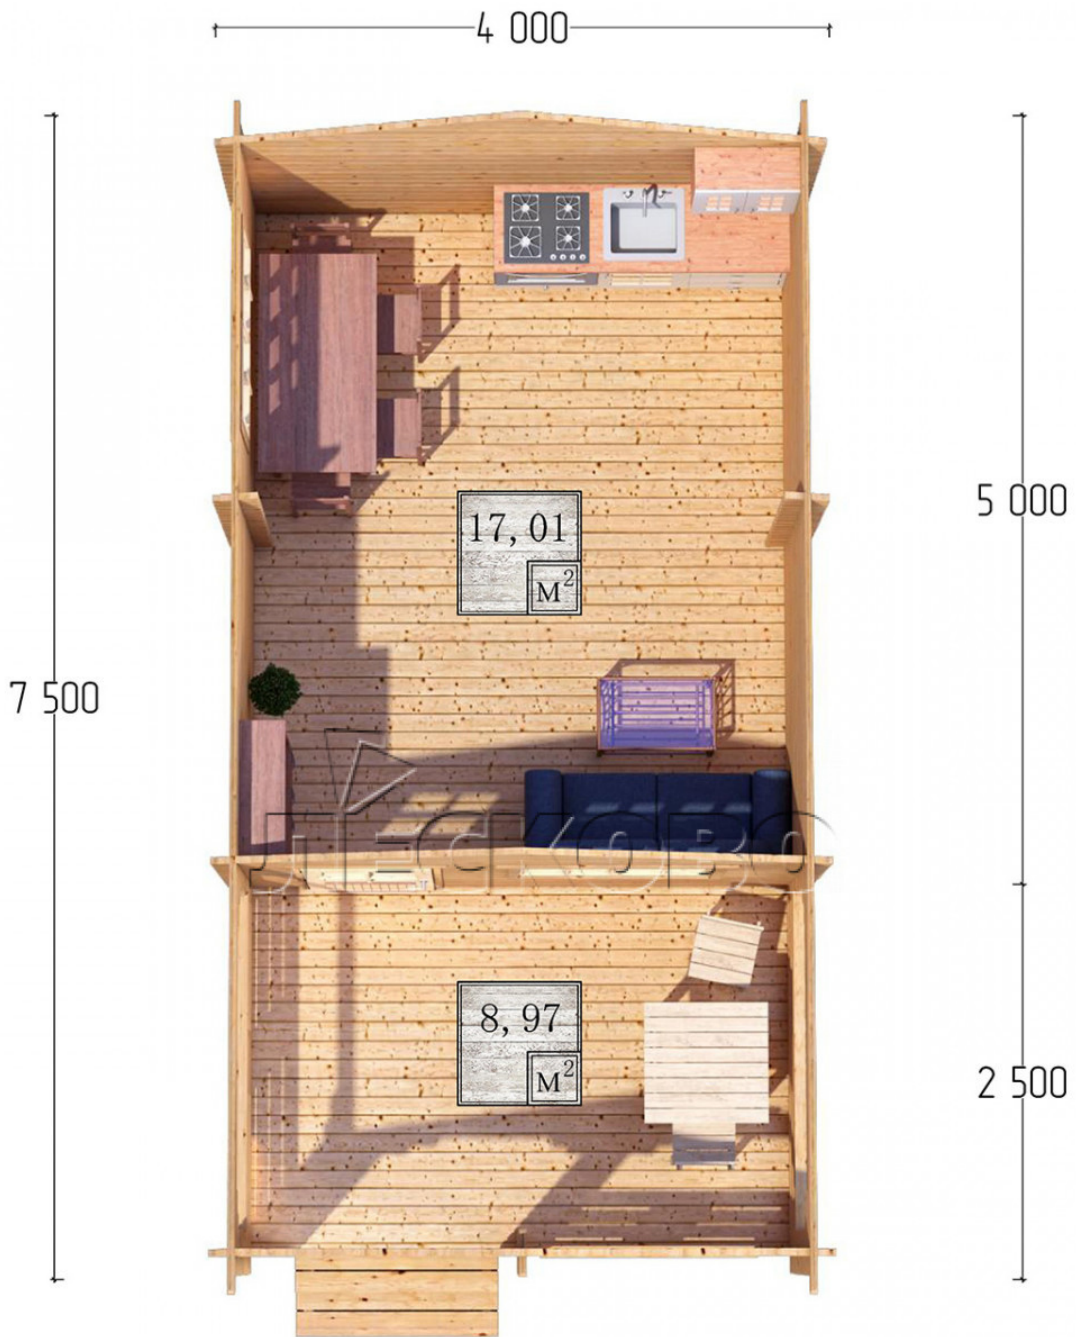

Log Cabin "DSV" series 4x5

Project Dimensions

4 × 5 / 27 m²

Full house set

4,094 €

Timber

45 MM

65 MM
+ 904 €

Project planning

Разрез

House Kit

- Wall kit: 44 × 145mm mini-chamber drying chamber with bowls for the project. The material of the tree is spruce, pine (GOST 8486). Humidity 12-14%. The height of the walls is 2.16 m;

- Logs, lower harness: board 45 × 145 mm chamber drying 10-12%;
- Floors: floorboard 35 mm, Chamber drying;
- Ceiling: imitation of a bar 20 × 135 mm, Chamber drying;
- Wooden windows, glass 4 mm, Single. Treatment with a colorless antiseptic. Hardware;

1.34×0.91 м.1 шт.

- Wooden doors;

0.84×1.885 м.

glass.1 шт.

7. Platbands: dry planed board 20 × 100 mm;

8. Roof: shingles.

9. Skirting board 35 mm.

+7 (4942) 499-770