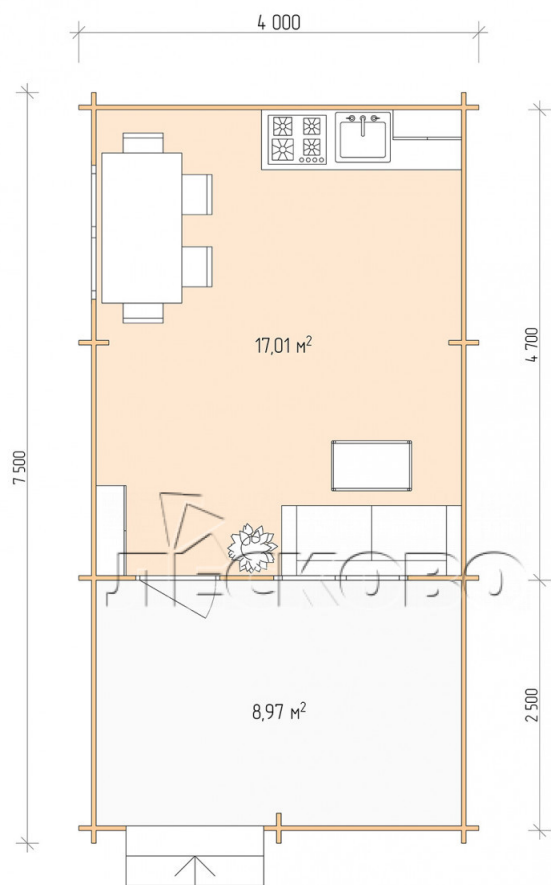

Log Cabin "DSV" series 4x5

Project Dimensions

4 × 5 / 27 m²

Цена

5,533 €

Timber

45 mm

65 mm
+ 1,217 €

Assembling a house kit

No assembly required

Assembly required
+ 1,383 €

Project planning

Разрез

House Kit

- Wall kit: 44 × 145mm mini-chamber drying chamber with bowls for the project. The material of the tree is spruce, pine (GOST 8486). Humidity 12-14%. The height of the walls is 2.16 m;
- Logs, lower harness: board 45 × 145 mm chamber drying 10-12%;
- Floors: floorboard 35 mm, Chamber drying;
- Ceiling: imitation of a bar 20 × 135 mm, Chamber drying;
- Wooden windows, glass 4 mm, Single. Treatment with a colorless antiseptic. Hardware;

1.34×0.91 м.1 шт.

- Wooden doors;

0.84×1.885 м.

glass.1 шт.

7. Platbands: dry planed board 20 × 100 mm;

8. Roof: shingles.

9. Skirting board 35 mm.

+7 (4942) 499-770