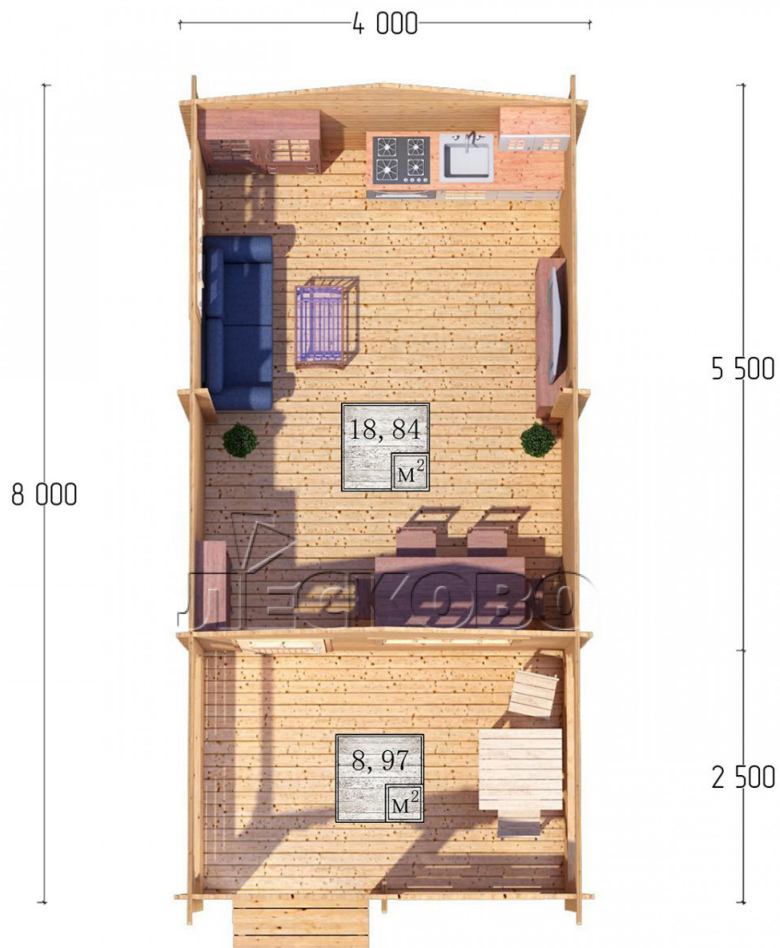

Log Cabin "DSV" series 4x5.5

Project Dimensions

4 × 5.5 / 28.5 m²

Цена

5,772 €

Timber

45 mm

65 mm
+ 1,275 €

Assembling a house kit

No assembly required

Assembly required
+ 1,443 €

Project planning

Разрез

House Kit

- Wall kit: 44 × 145mm mini-chamber drying chamber with bowls for the project. The material of the tree is spruce, pine (GOST 8486). Humidity 12-14%. The height of the walls is 2.16 m;
- Logs, lower harness: board 45 × 145 mm chamber drying 10-12%;
- Floors: floorboard 35 mm, Chamber drying;
- Ceiling: imitation of a bar 20 × 135 mm, Chamber drying;
- Wooden windows, glass 4 mm, Single. Treatment with a colorless antiseptic. Hardware;

1.34×0.91 м.1 шт.

- Wooden doors;

0.84×1.885 м.

glass.1 шт.

7. Platbands: dry planed board 20 × 100 mm;

8. Roof: shingles.

9. Skirting board 35 mm.

+7 (4942) 499-770