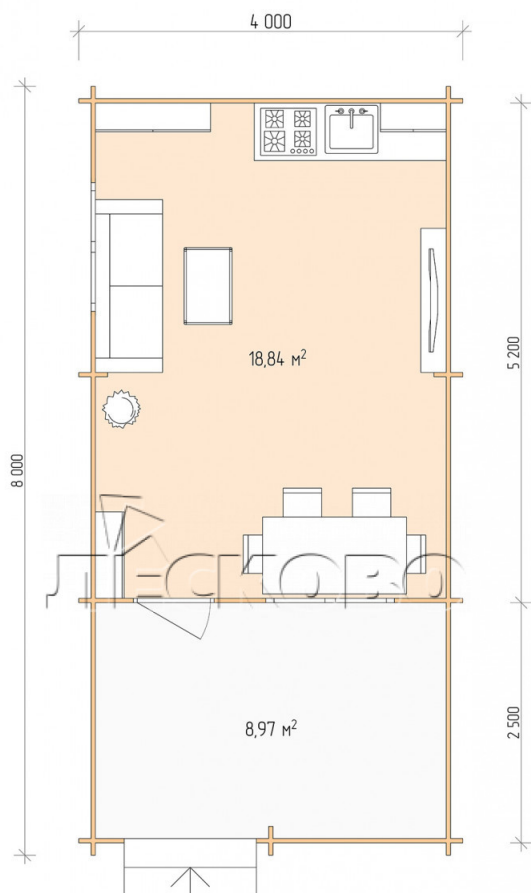

Log Cabin "DSV" series 4x5.5

Project Dimensions

4 × 5.5 / 28.5 m²

Цена

5,732 €

Timber

45 mm

65 mm
+ 1,266 €

Assembling a house kit

No assembly required

Assembly required
+ 1,433 €

Project planning

Разрез

House Kit

- Wall kit: 44 × 145mm mini-chamber drying chamber with bowls for the project. The material of the tree is spruce, pine (GOST 8486). Humidity 12-14%. The height of the walls is 2.16 m;
- Logs, lower harness: board 45 × 145 mm chamber drying 10-12%;
- Floors: floorboard 35 mm, Chamber drying;
- Ceiling: imitation of a bar 20 × 135 mm, Chamber drying;
- Wooden windows, glass 4 mm, Single. Treatment with a colorless antiseptic. Hardware;

1.34×0.91 м.1 шт.

- Wooden doors;

0.84×1.885 м.

glass.1 шт.

7. Platbands: dry planed board 20 × 100 mm;

8. Roof: shingles.

9. Skirting board 35 mm.

+7 (4942) 499-770