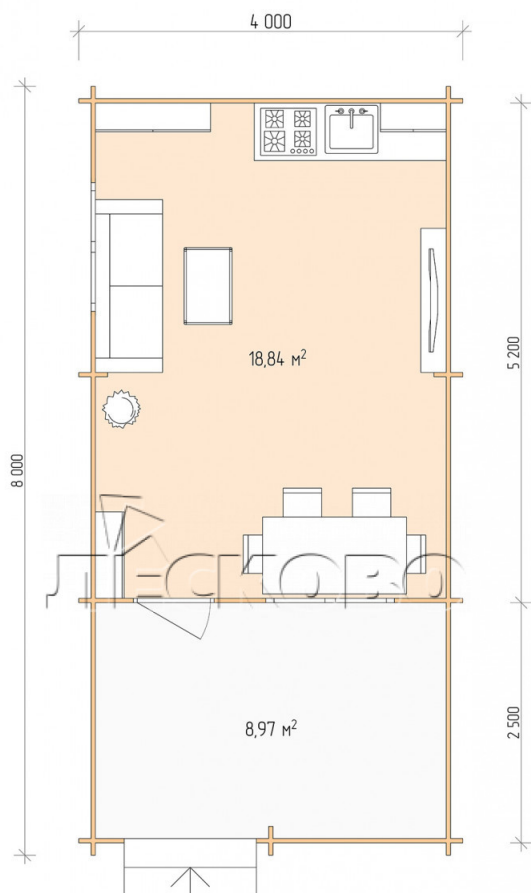

Log Cabin "DSV" series 4x5.5

Project Dimensions

4 × 5.5 / 28.5 m²

Цена

5,772 €

Timber

45 mm

65 mm
+ 1,275 €

Assembling a house kit

No assembly required

Assembly required
+ 1,443 €

Project planning

Разрез

House Kit

- Wall kit: 44 × 145mm mini-chamber drying chamber with bowls for the project. The material of the tree is spruce, pine (GOST 8486). Humidity 12-14%. The height of the walls is 2.16 m;
- Logs, lower harness: board 45 × 145 mm chamber drying 10-12%;
- Floors: floorboard 35 mm, Chamber drying;
- Ceiling: imitation of a bar 20 × 135 mm, Chamber drying;
- Wooden windows, glass 4 mm, Single. Treatment with a colorless antiseptic. Hardware;

1.34×0.91 м.1 шт.

- Wooden doors;

0.84×1.885 м.

glass.1 шт.

7. Platbands: dry planed board 20 × 100 mm;

8. Roof: shingles.

9. Skirting board 35 mm.

+7 (4942) 499-770