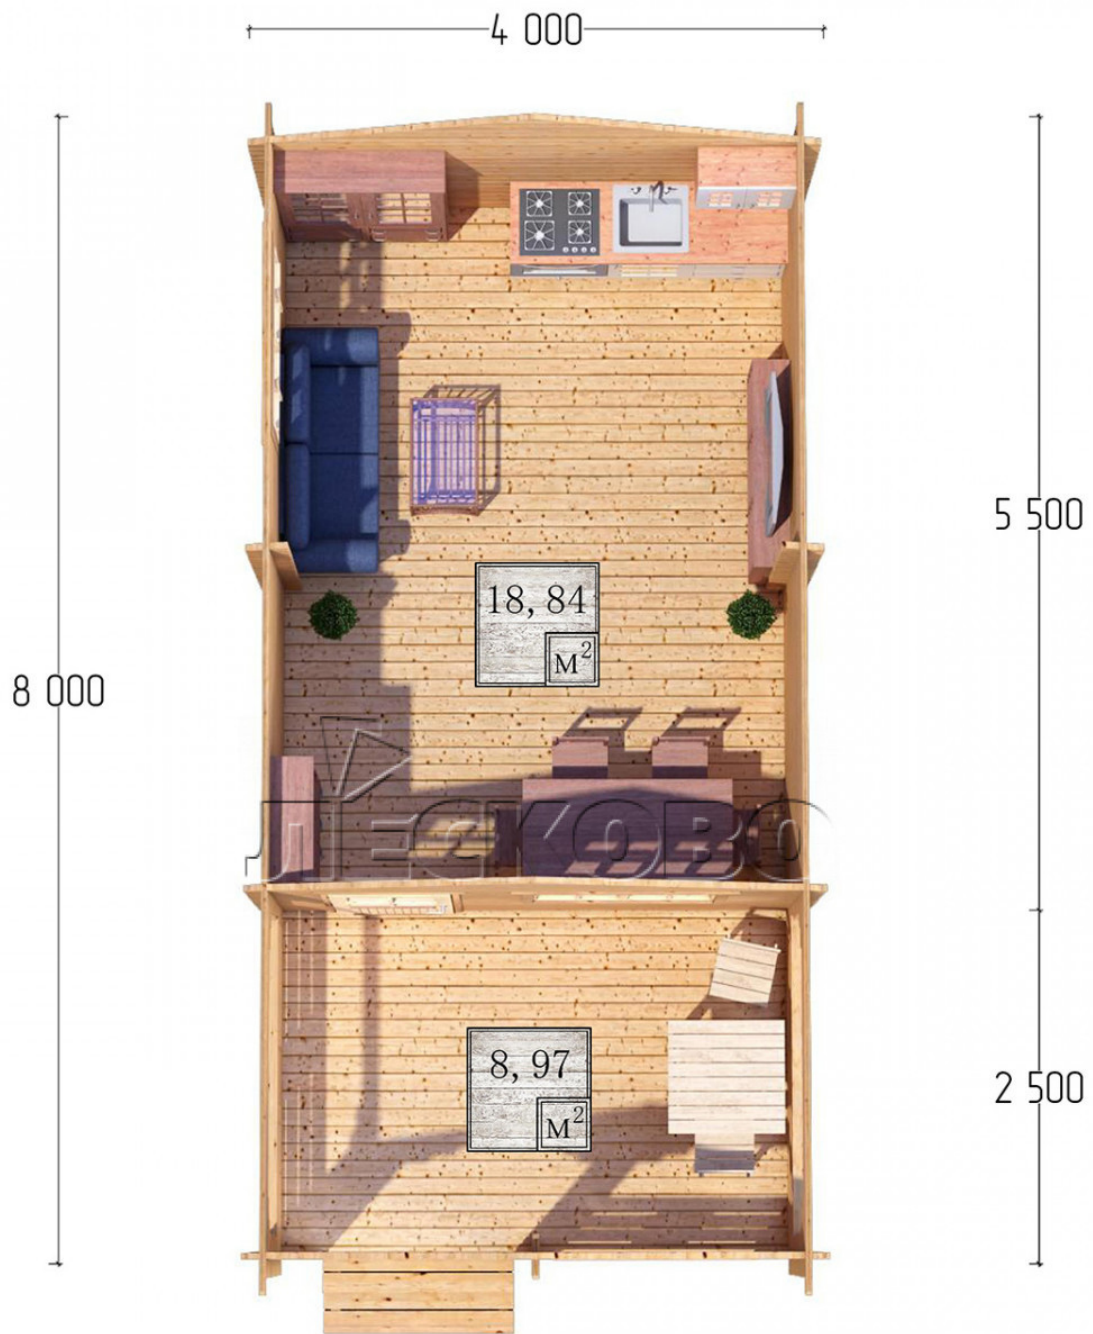

Log Cabin "DSV" series 4×5.5

Project Dimensions

4 × 5.5 / 28.5 m²

Full house set

4,039 €

Timber

45 MM

65 MM
+ 894 €

Project planning

Разрез

House Kit

- Wall kit: 44 × 145mm mini-chamber drying chamber with bowls for the project. The material of the tree is spruce, pine (GOST 8486). Humidity 12-14%. The height of the walls is 2.16 m;

- Logs, lower harness: board 45 × 145 mm chamber drying 10-12%;
- Floors: floorboard 35 mm, Chamber drying;
- Ceiling: imitation of a bar 20 × 135 mm, Chamber drying;
- Wooden windows, glass 4 mm, Single. Treatment with a colorless antiseptic. Hardware;

1.34×0.91 м.1 шт.

- Wooden doors;

0.84×1.885 м.

glass.1 шт.

7. Platbands: dry planed board 20 × 100 mm;

8. Roof: shingles.

9. Skirting board 35 mm.

+7 (4942) 499-770