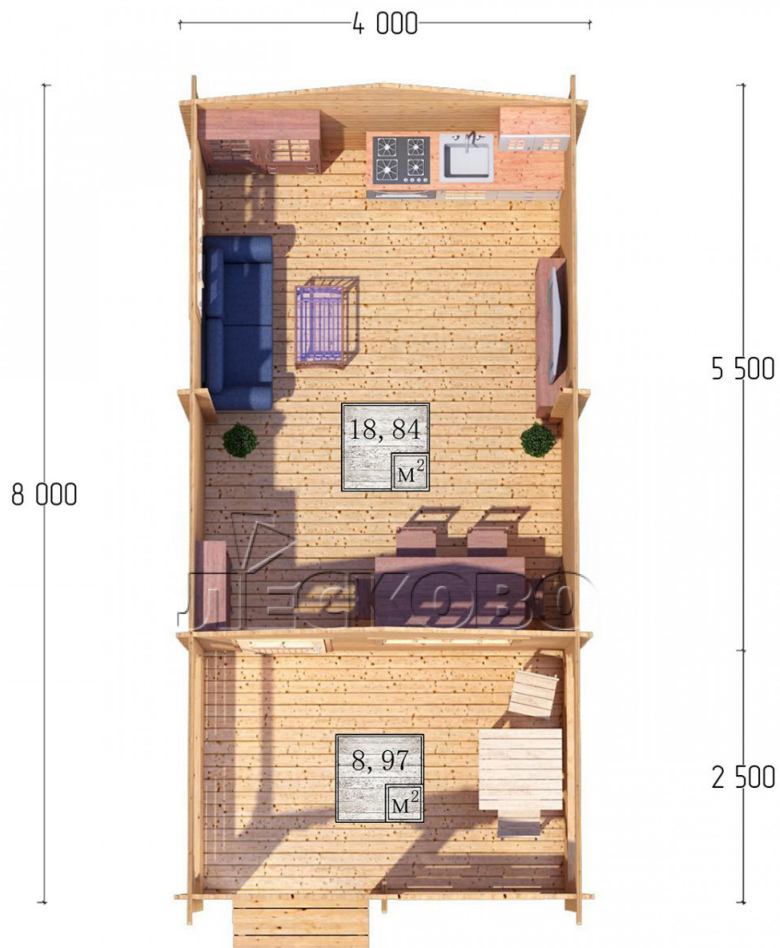

Log Cabin "DSV" series 4x5.5

Project Dimensions

4 × 5.5 / 28.5 m²

Цена

5,732 €

Timber

45 mm

65 mm
+ 1,266 €

Assembling a house kit

No assembly required

Assembly required
+ 1,433 €

Project planning

Разрез

House Kit

- Wall kit: 44 × 145mm mini-chamber drying chamber with bowls for the project. The material of the tree is spruce, pine (GOST 8486). Humidity 12-14%. The height of the walls is 2.16 m;
- Logs, lower harness: board 45 × 145 mm chamber drying 10-12%;
- Floors: floorboard 35 mm, Chamber drying;
- Ceiling: imitation of a bar 20 × 135 mm, Chamber drying;
- Wooden windows, glass 4 mm, Single. Treatment with a colorless antiseptic. Hardware;

1.34×0.91 м.1 шт.

- Wooden doors;

0.84×1.885 м.

glass.1 шт.

7. Platbands: dry planed board 20 × 100 mm;

8. Roof: shingles.

9. Skirting board 35 mm.

+7 (4942) 499-770