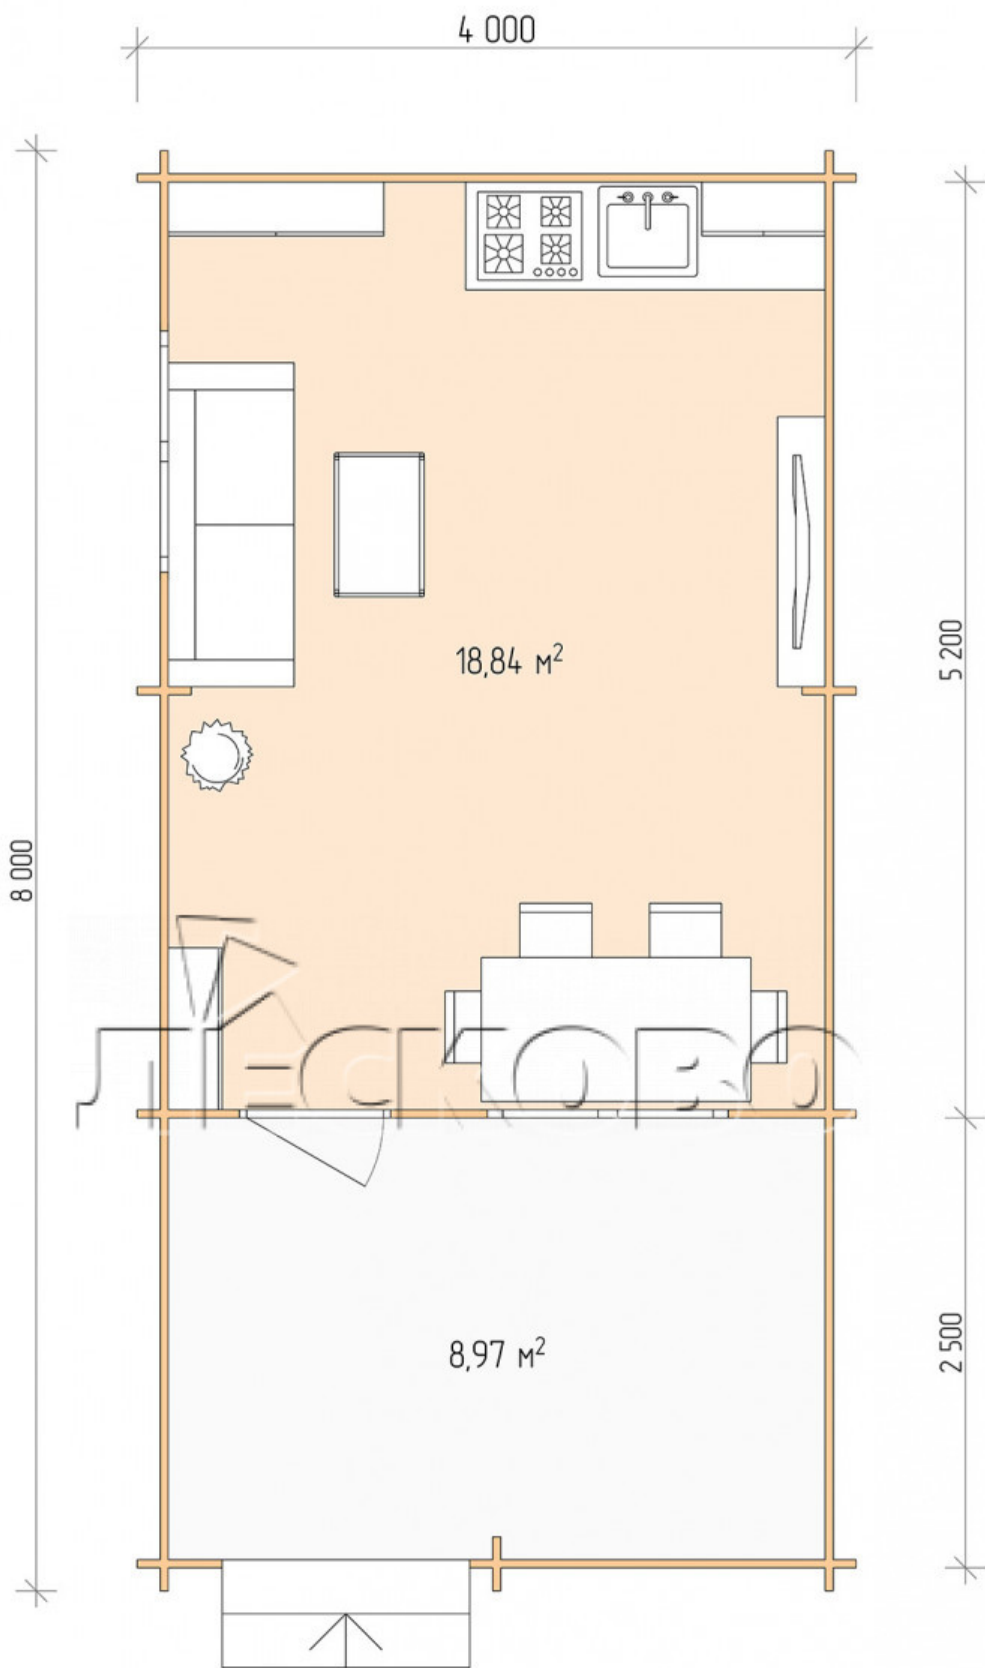

Log Cabin "DSV" series 4×5.5

Project Dimensions

4 × 5.5 / 28.5 m²

Full house set

4,039 €

Timber

45 MM

65 MM
+ 894 €

Project planning

Разрез

House Kit

- Wall kit: 44 × 145mm mini-chamber drying chamber with bowls for the project. The material of the tree is spruce, pine (GOST 8486). Humidity 12-14%. The height of the walls is 2.16 m;

- Logs, lower harness: board 45 × 145 mm chamber drying 10-12%;
- Floors: floorboard 35 mm, Chamber drying;
- Ceiling: imitation of a bar 20 × 135 mm, Chamber drying;
- Wooden windows, glass 4 mm, Single. Treatment with a colorless antiseptic. Hardware;

1.34×0.91 м.1 шт.

- Wooden doors;

0.84×1.885 м.

glass.1 шт.

7. Platbands: dry planed board 20 × 100 mm;

8. Roof: shingles.

9. Skirting board 35 mm.

+7 (4942) 499-770