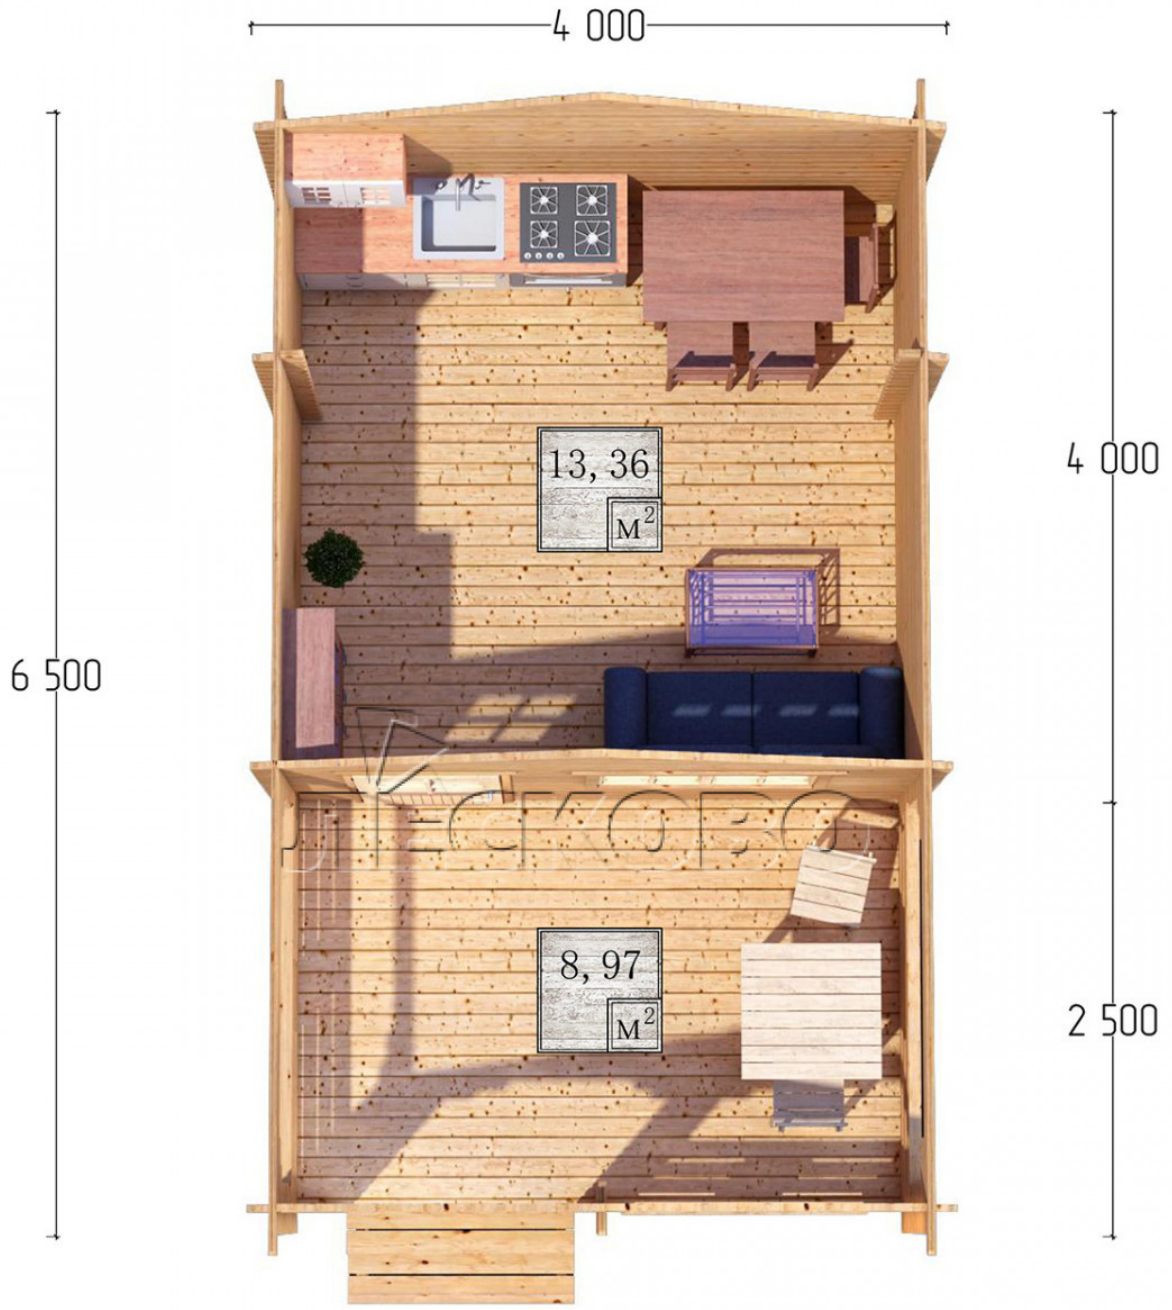

## Log Cabin "DSV" series 4x4

Project Dimensions

4 × 4 / 23 m<sup>2</sup>

Full house set

**3,437 €**

### Timber

45 MM

65 MM  
+ 783 €

# Разрез

## House Kit

- Wall kit: 44 × 145mm mini-chamber drying chamber with bowls for the project. The material of the tree is spruce, pine (GOST 8486). Humidity 12-14%. The height of the walls is 2.16 m;

- Logs, lower harness: board 45 × 145 mm chamber drying 10-12%;
- Floors: floorboard 35 mm, Chamber drying;
- Ceiling: imitation of a bar 20 × 135 mm, Chamber drying;
- Wooden windows, glass 4 mm, Single. Treatment with a colorless antiseptic. Hardware;