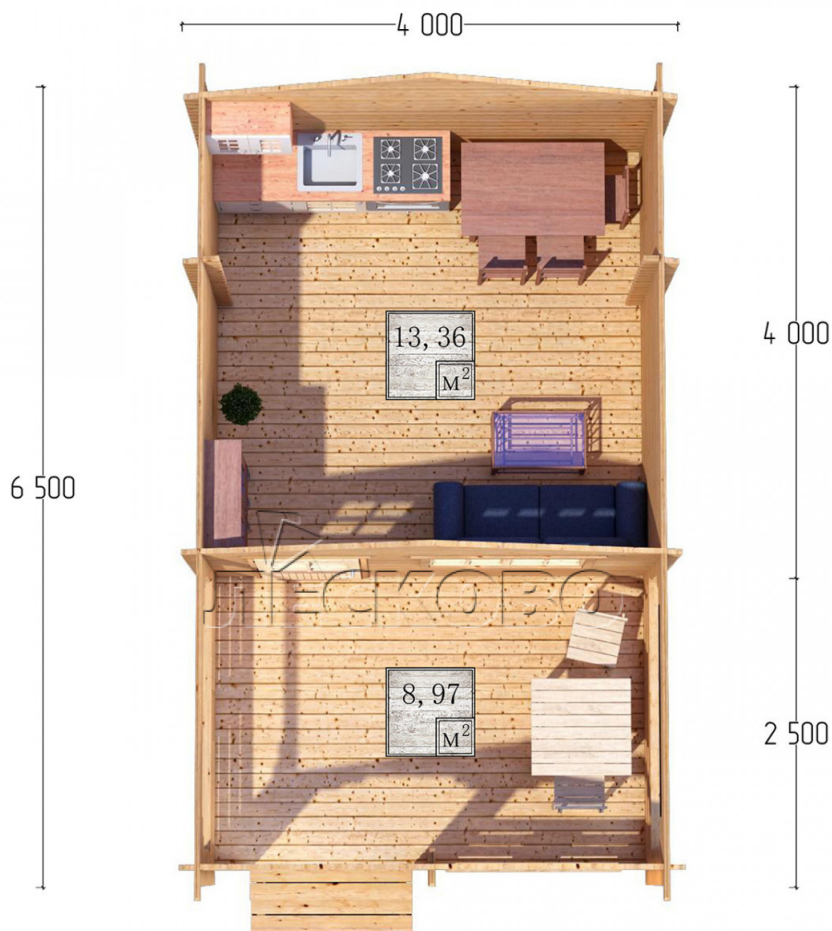

Project planning