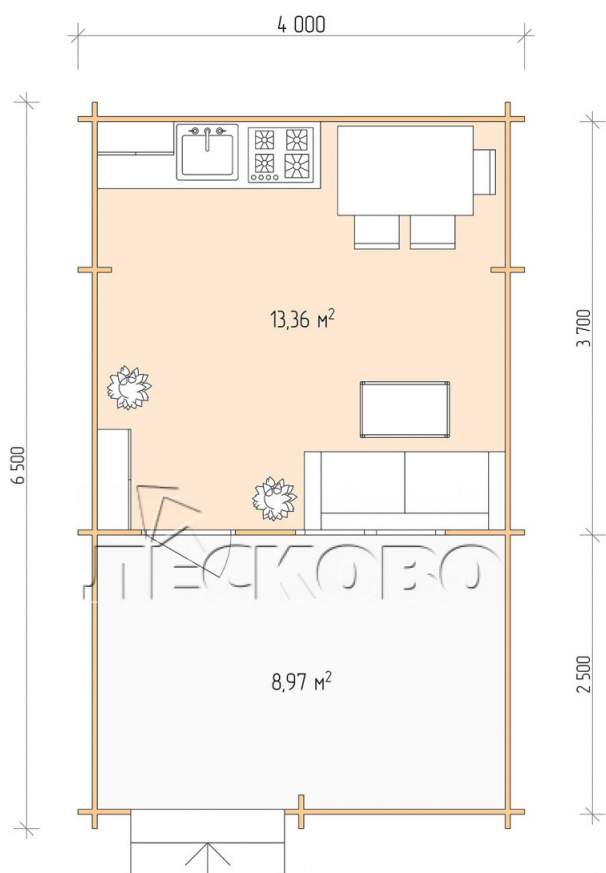

## Log Cabin "DSV" series 4x4

Project Dimensions

4 × 4 / 23 m<sup>2</sup>

Цена

**4,690 €**

# Разрез

# House Kit

- Wall kit: 44 × 145mm mini-chamber drying chamber with bowls for the project. The material of the tree is spruce, pine (GOST 8486). Humidity 12-14%. The height of the walls is 2.16 m;
- Logs, lower harness: board 45 × 145 mm chamber drying 10-12%;
- Floors: floorboard 35 mm, Chamber drying;
- Ceiling: imitation of a bar 20 × 135 mm, Chamber drying;
- Wooden windows, glass 4 mm, Single. Treatment with a colorless antiseptic. Hardware;