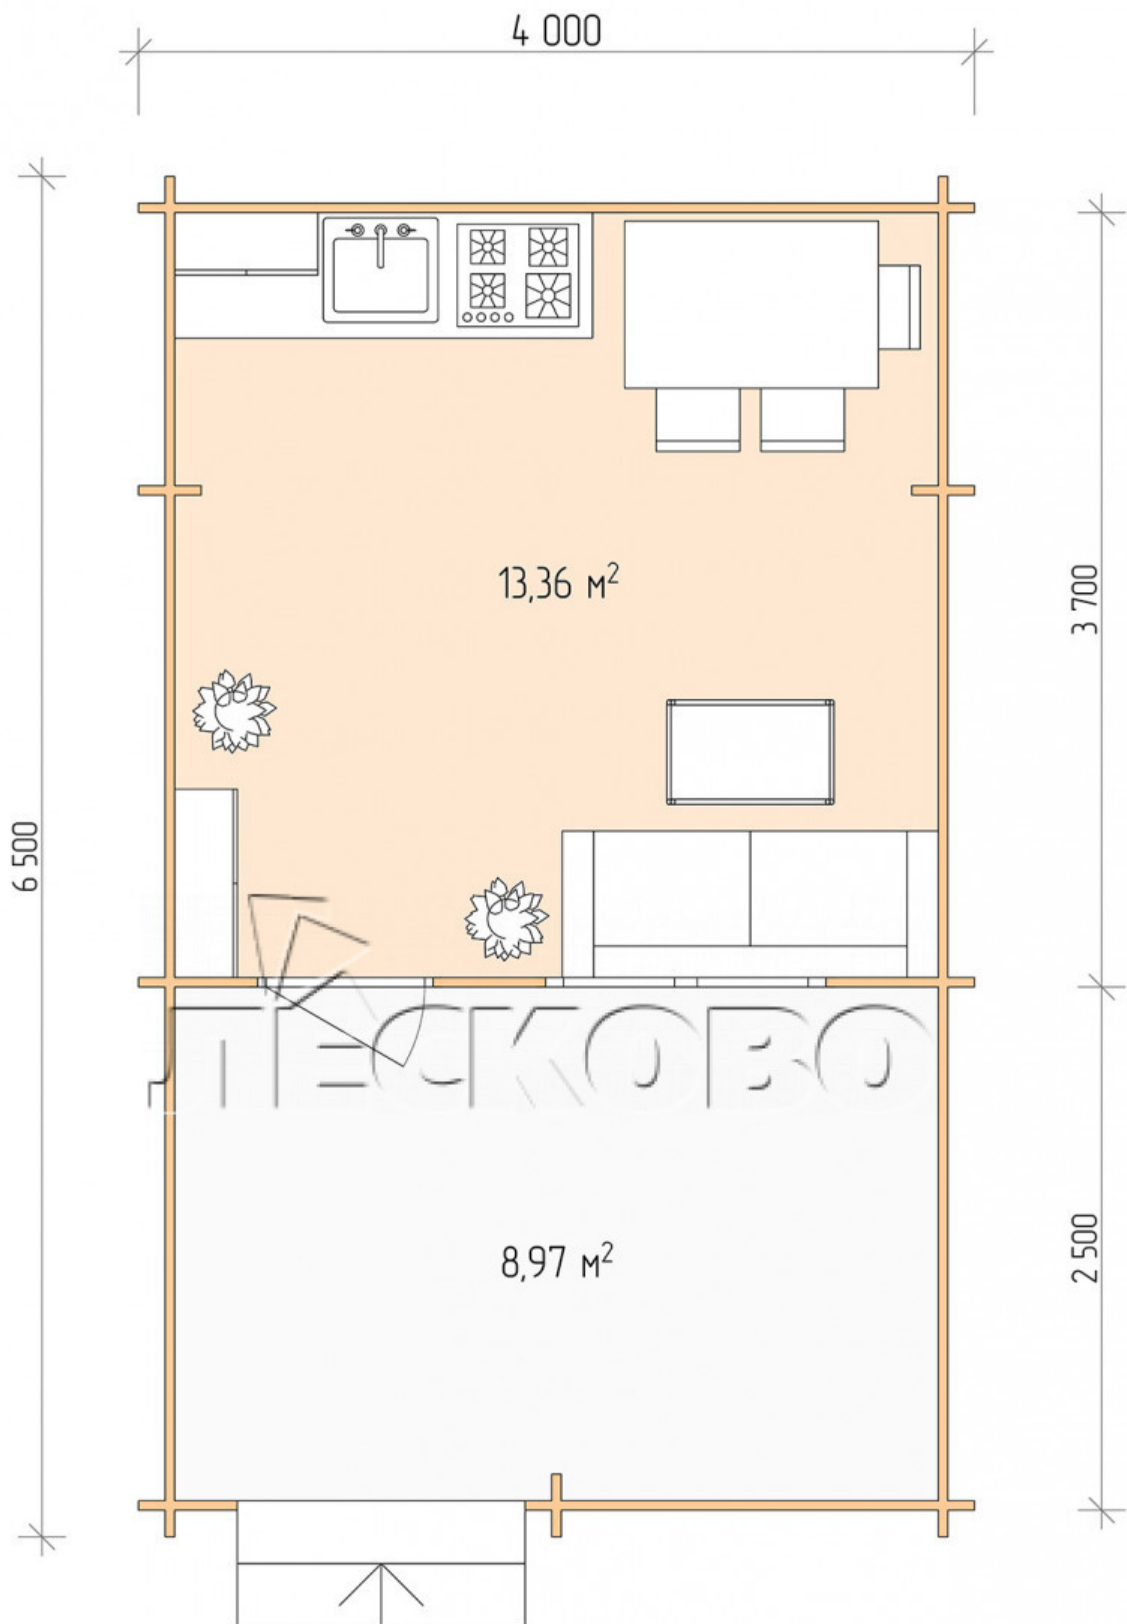

## Log Cabin "DSV" series 4x4

Project Dimensions

4 × 4 / 23 m<sup>2</sup>

Full house set

**3,437 €**

### Timber

45 MM

65 MM  
+ 783 €

# Разрез

## House Kit

- Wall kit: 44 × 145mm mini-chamber drying chamber with bowls for the project. The material of the tree is spruce, pine (GOST 8486). Humidity 12-14%. The height of the walls is 2.16 m;

- Logs, lower harness: board 45 × 145 mm chamber drying 10-12%;
- Floors: floorboard 35 mm, Chamber drying;
- Ceiling: imitation of a bar 20 × 135 mm, Chamber drying;
- Wooden windows, glass 4 mm, Single. Treatment with a colorless antiseptic. Hardware;