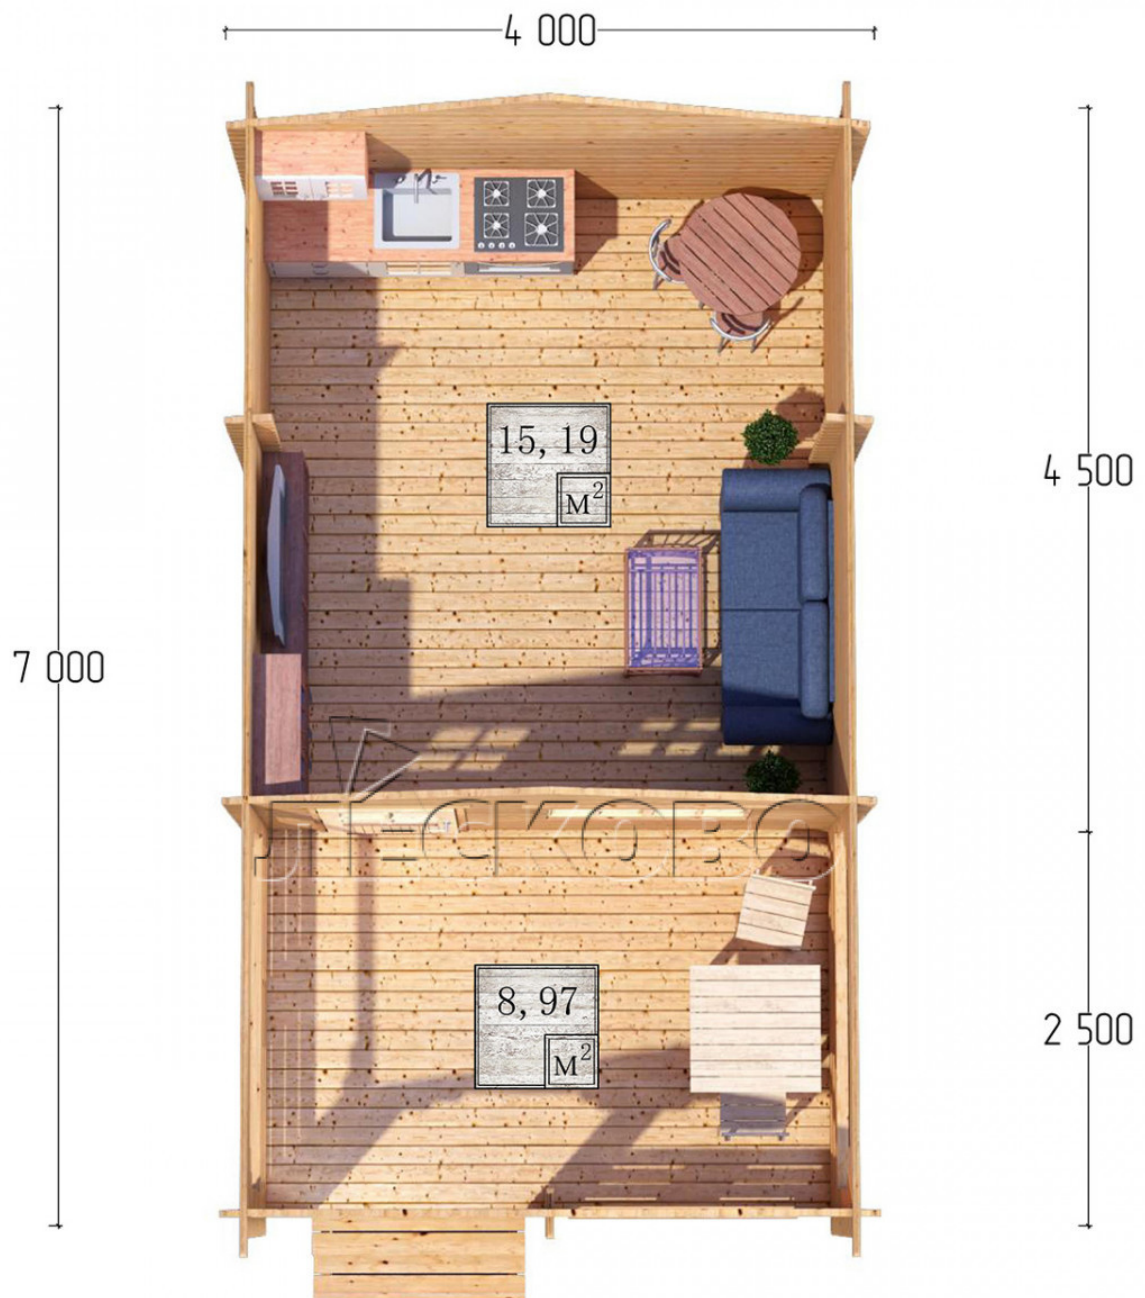

Log Cabin "DSV" series 4×4.5

Project Dimensions

4 × 4.5 / 24.8 m²

Full house set

3,910 €

Timber

45 MM

65 MM
+ 867 €

Project planning

Разрез

House Kit

- Wall kit: 44 × 145mm mini-chamber drying chamber with bowls for the project. The material of the tree is spruce, pine (GOST 8486). Humidity 12-14%. The height of the walls is 2.16 m;

- Logs, lower harness: board 45 × 145 mm chamber drying 10-12%;
- Floors: floorboard 35 mm, Chamber drying;
- Ceiling: imitation of a bar 20 × 135 mm, Chamber drying;
- Wooden windows, glass 4 mm, Single. Treatment with a colorless antiseptic. Hardware;

1.34×0.91 м.1 шт.

- Wooden doors;

0.84×1.885 м.

glass.1 шт.

7. Platbands: dry planed board 20 × 100 mm;

8. Roof: shingles.

9. Skirting board 35 mm.

+7 (4942) 499-770