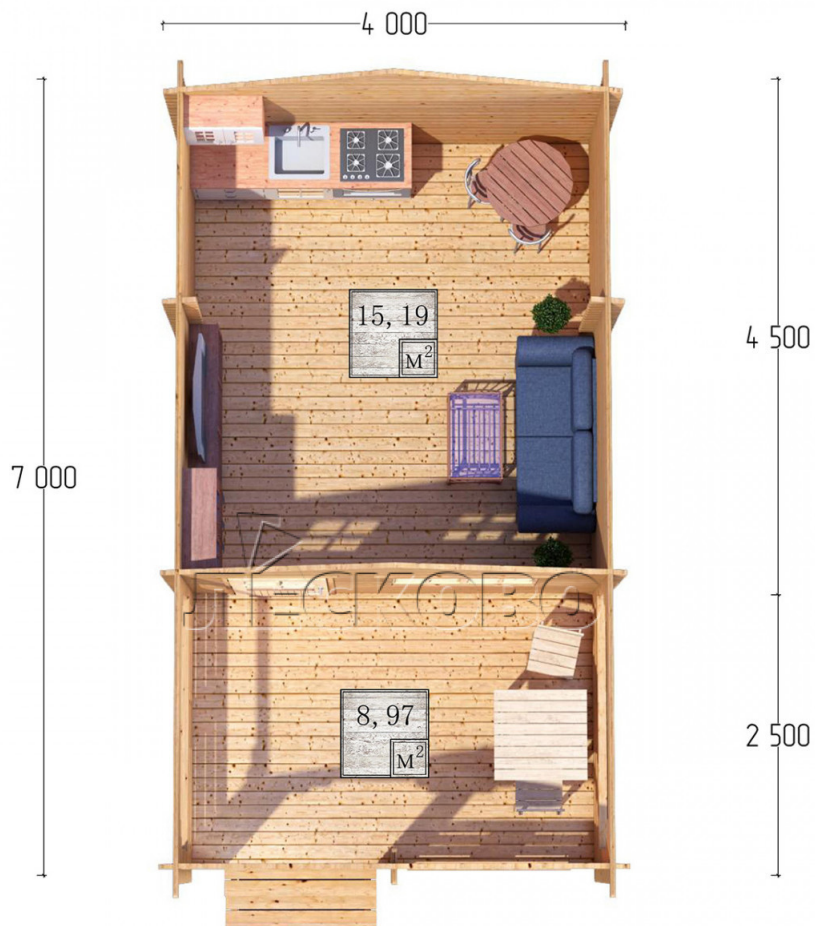

Log Cabin "DSV" series 4×4.5

Project Dimensions

4 × 4.5 / 24.8 m²

Цена

5,361 €

Timber

45 mm

65 mm
+ 1,183 €

Assembling a house kit

No assembly required

Assembly required
+ 1,340 €

Project planning

Разрез

House Kit

- Wall kit: 44 × 145mm mini-chamber drying chamber with bowls for the project. The material of the tree is spruce, pine (GOST 8486). Humidity 12-14%. The height of the walls is 2.16 m;
- Logs, lower harness: board 45 × 145 mm chamber drying 10-12%;
- Floors: floorboard 35 mm, Chamber drying;
- Ceiling: imitation of a bar 20 × 135 mm, Chamber drying;
- Wooden windows, glass 4 mm, Single. Treatment with a colorless antiseptic. Hardware;

1.34×0.91 м.1 шт.

- Wooden doors;

0.84×1.885 м.

glass.1 шт.

7. Platbands: dry planed board 20 × 100 mm;

8. Roof: shingles.

9. Skirting board 35 mm.

+7 (4942) 499-770