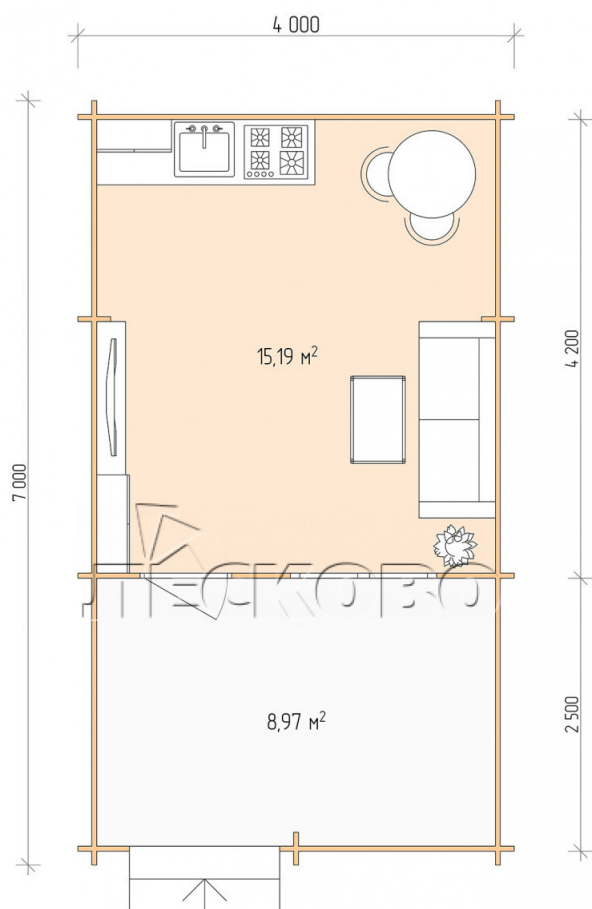

Log Cabin "DSV" series 4×4.5

Project Dimensions

4 × 4.5 / 24.8 m²

Цена

5,361 €

Timber

45 mm

65 mm
+ 1,183 €

Assembling a house kit

No assembly required

Assembly required
+ 1,340 €

Project planning

Разрез

House Kit

- Wall kit: 44 × 145mm mini-chamber drying chamber with bowls for the project. The material of the tree is spruce, pine (GOST 8486). Humidity 12-14%. The height of the walls is 2.16 m;
- Logs, lower harness: board 45 × 145 mm chamber drying 10-12%;
- Floors: floorboard 35 mm, Chamber drying;
- Ceiling: imitation of a bar 20 × 135 mm, Chamber drying;
- Wooden windows, glass 4 mm, Single. Treatment with a colorless antiseptic. Hardware;

1.34×0.91 м.1 шт.

- Wooden doors;

0.84×1.885 м.

glass.1 шт.

7. Platbands: dry planed board 20 × 100 mm;

8. Roof: shingles.

9. Skirting board 35 mm.

+7 (4942) 499-770