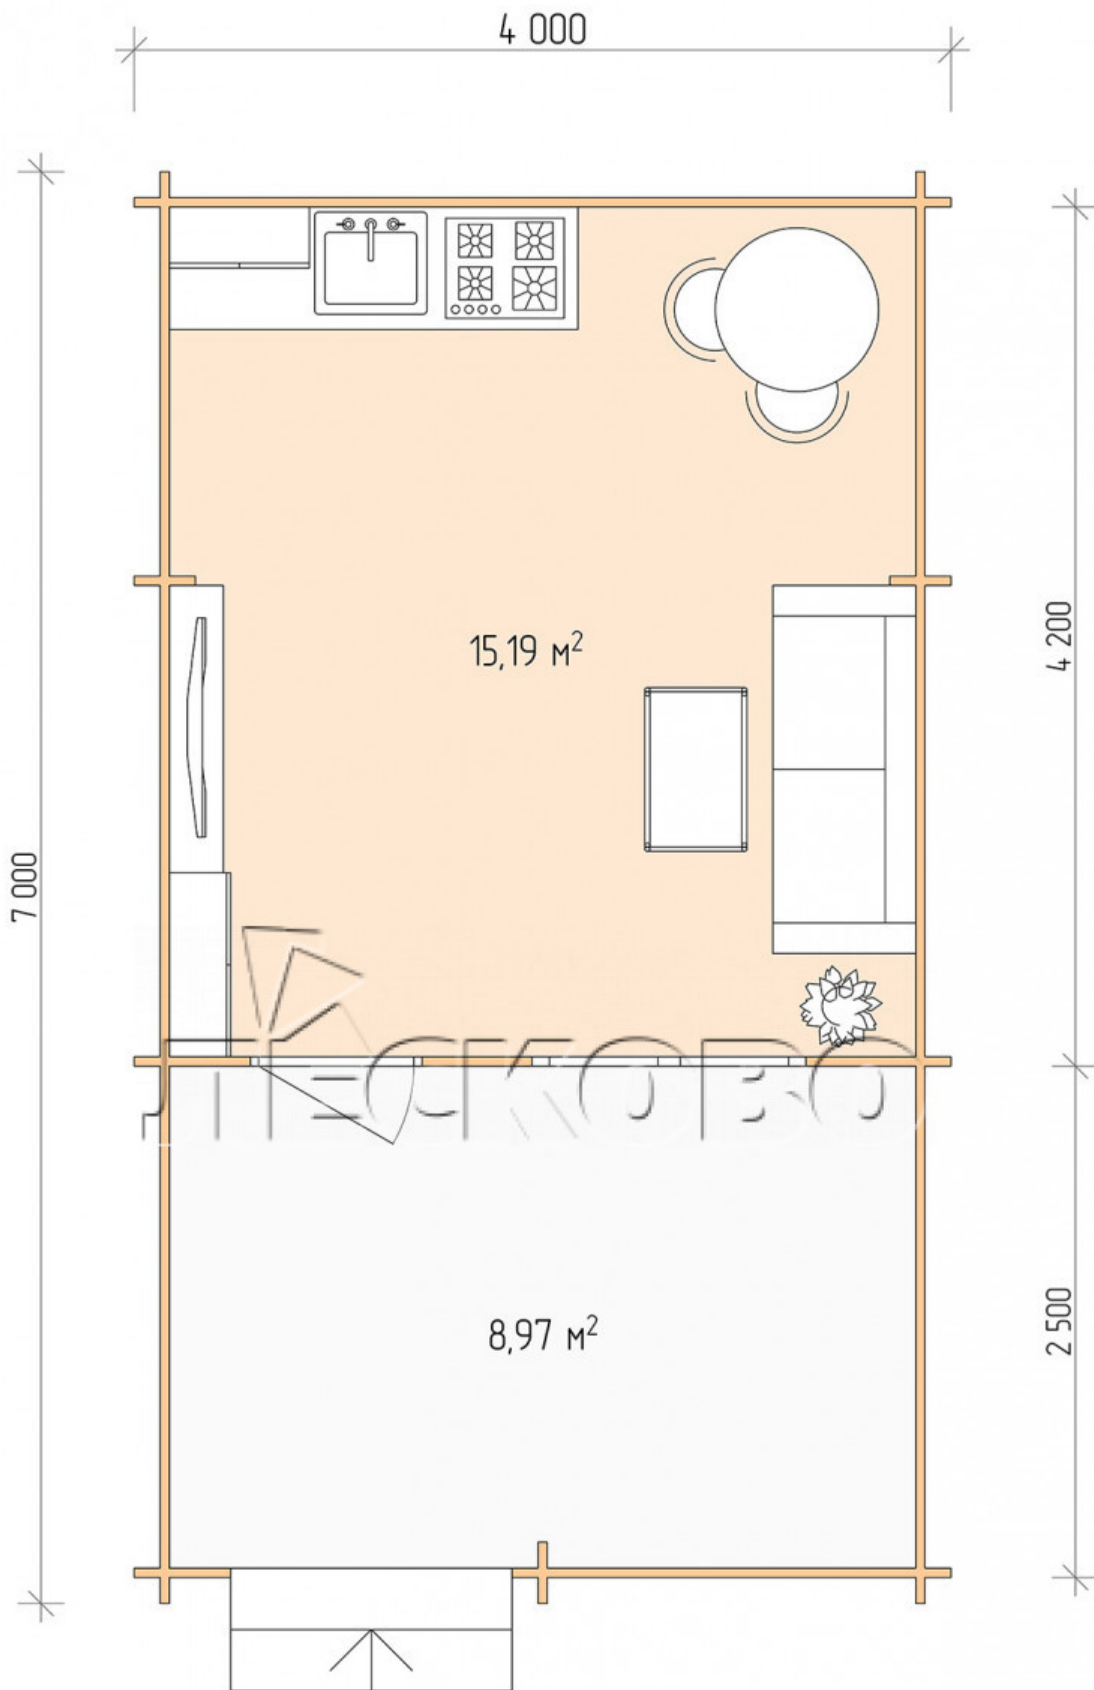

Log Cabin "DSV" series 4×4.5

Project Dimensions

4 × 4.5 / 24.8 m²

Full house set

3,910 €

Timber

45 MM

65 MM
+ 867 €

Project planning

Разрез

House Kit

- Wall kit: 44 × 145mm mini-chamber drying chamber with bowls for the project. The material of the tree is spruce, pine (GOST 8486). Humidity 12-14%. The height of the walls is 2.16 m;

- Logs, lower harness: board 45 × 145 mm chamber drying 10-12%;
- Floors: floorboard 35 mm, Chamber drying;
- Ceiling: imitation of a bar 20 × 135 mm, Chamber drying;
- Wooden windows, glass 4 mm, Single. Treatment with a colorless antiseptic. Hardware;

1.34×0.91 м.1 шт.

- Wooden doors;

0.84×1.885 м.

glass.1 шт.

7. Platbands: dry planed board 20 × 100 mm;

8. Roof: shingles.

9. Skirting board 35 mm.

+7 (4942) 499-770