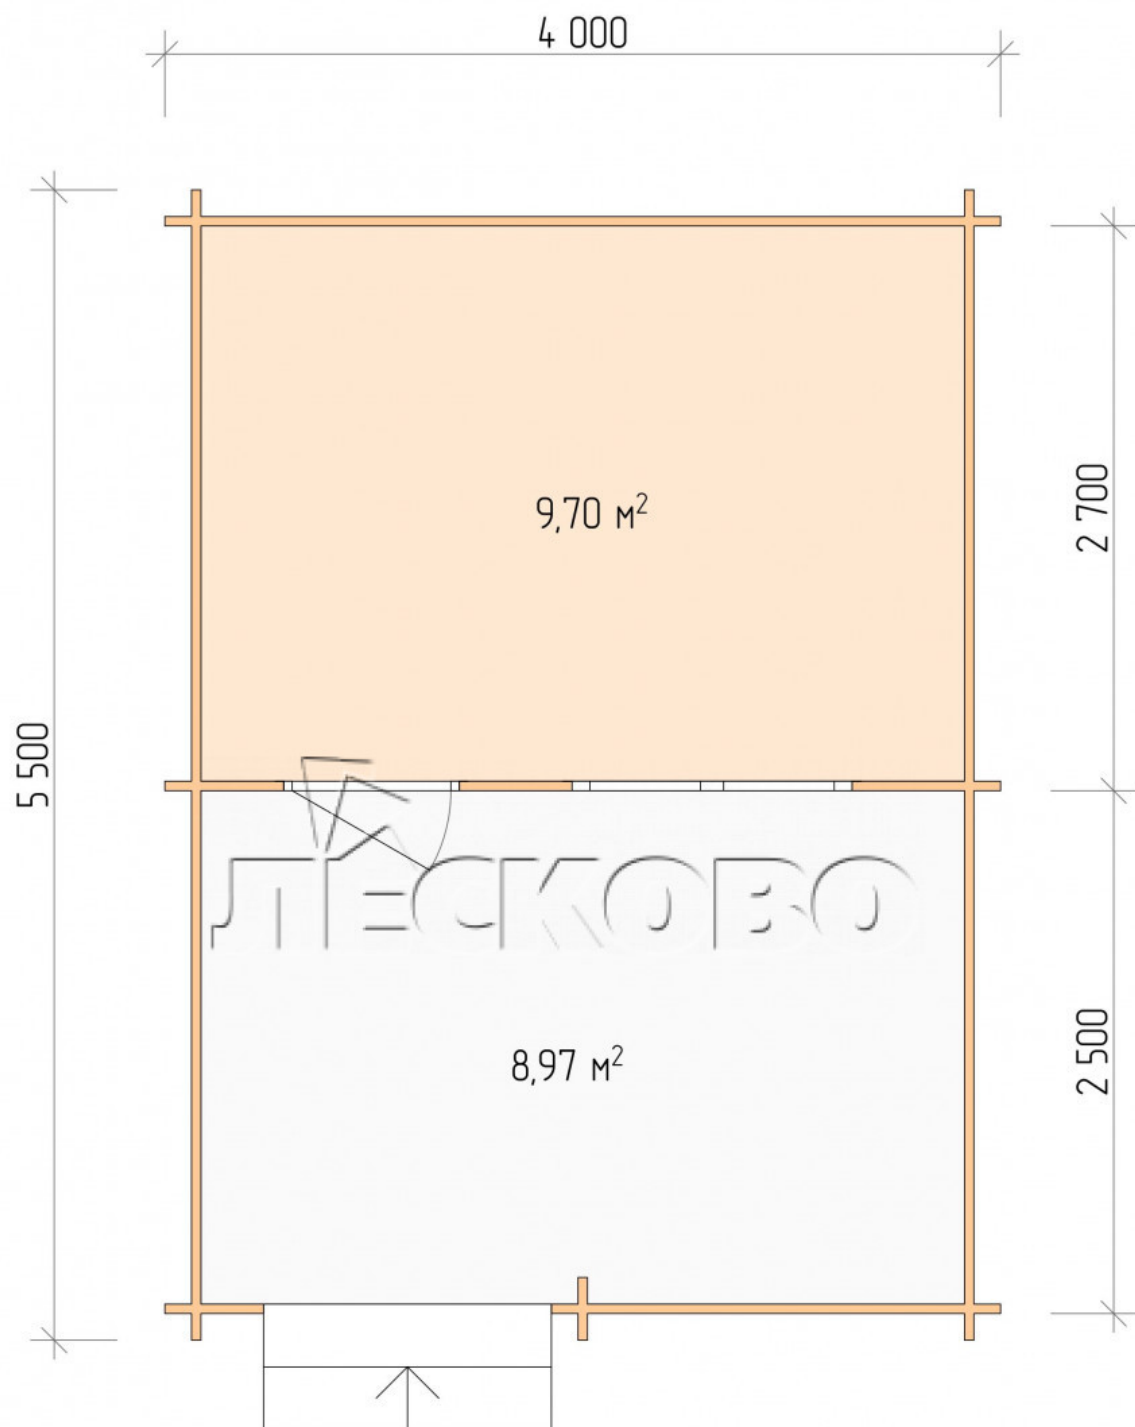

Log Cabin "DSV" series 4x3

Project Dimensions

4 × 3 / 19.3 m²

Full house set

3,079 €

Timber

45 MM

65 MM
+ 710 €

Project planning

4 000

3 000

9,70

M²

8,97

M²

Разрез

House Kit

- Wall kit: 44 × 145mm mini-chamber drying chamber with bowls for the project. The material of the tree is spruce, pine (GOST 8486). Humidity 12-14%. The height of the walls is 2.16 m;
- Logs, lower harness: board 45 × 145 mm chamber drying 10-12%;
- Floors: floorboard 35 mm, Chamber drying;
- Ceiling: imitation of a bar 20 × 135 mm, Chamber drying;

- Wooden windows, glass 4 mm, Single. Treatment with a colorless antiseptic. Hardware;

1.34×0.91 м.1 шт.

- Wooden doors;

0.84×1.885 м.

glass.1 шт.

7. Platbands: dry planed board 20 × 100 mm;

8. Roof: shingles.