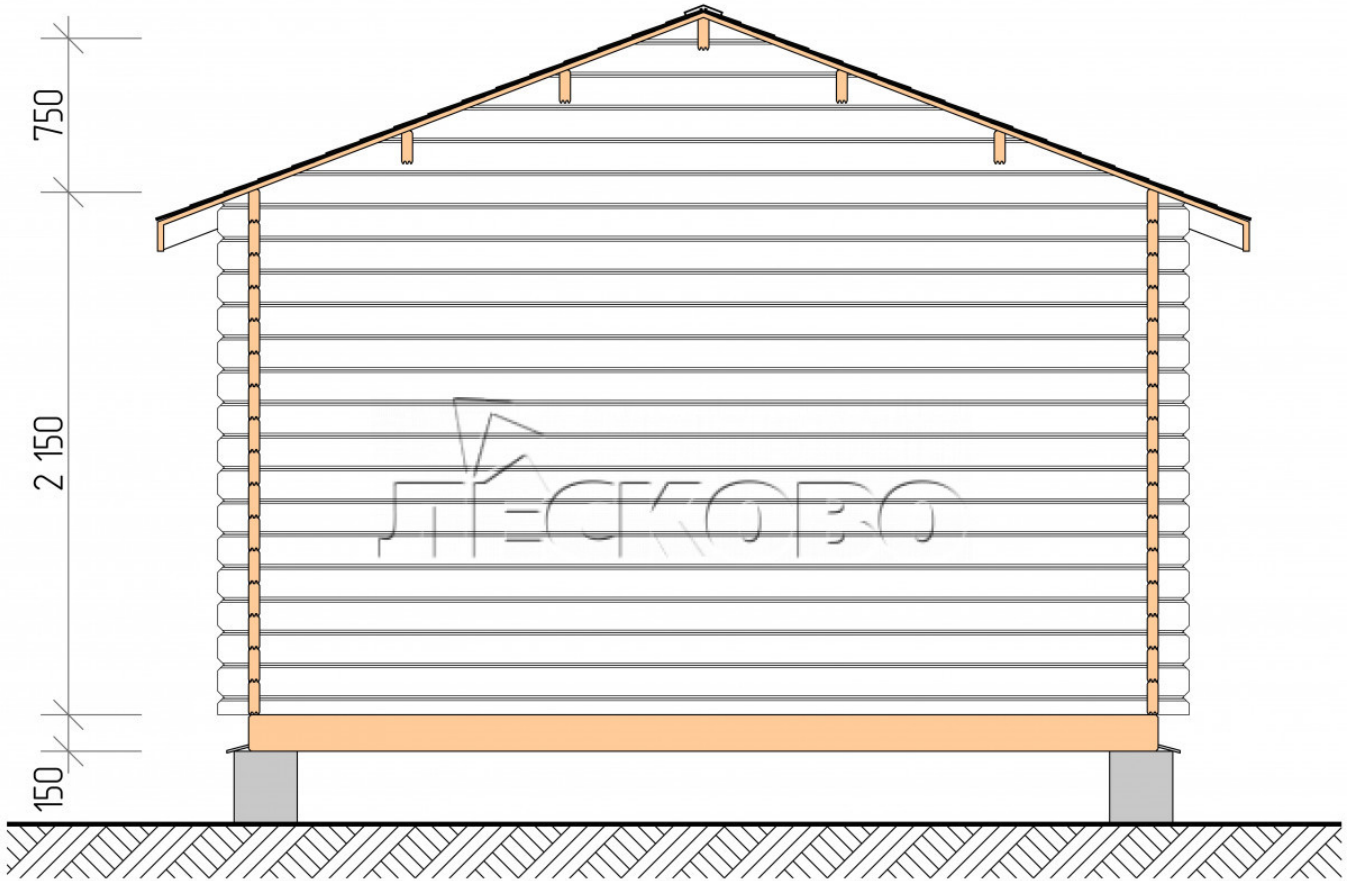

Log Cabin "DSV" series 4x3

Project Dimensions

4 × 3 / 19.3 m²

Full house set

3,079 €

Timber

45 MM

65 MM
+ 710 €

Project planning

4 000

3 000

9,70

M²

8,97

M²

Разрез

House Kit

- Wall kit: 44 × 145mm mini-chamber drying chamber with bowls for the project. The material of the tree is spruce, pine (GOST 8486). Humidity 12-14%. The height of the walls is 2.16 m;
- Logs, lower harness: board 45 × 145 mm chamber drying 10-12%;
- Floors: floorboard 35 mm, Chamber drying;
- Ceiling: imitation of a bar 20 × 135 mm, Chamber drying;