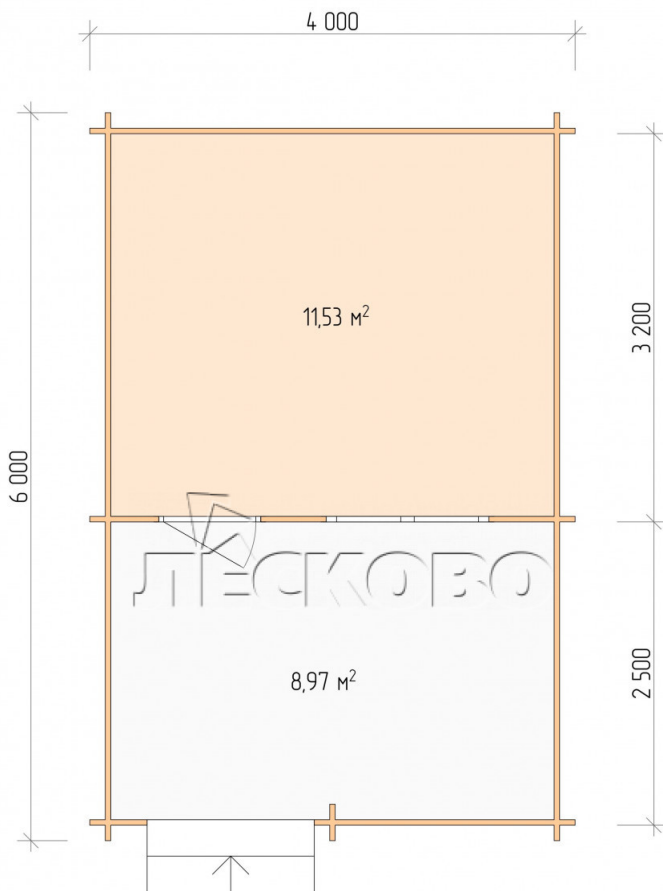

Log Cabin "DSV" series 4×3.5

Project Dimensions

4 × 3.5 / 24 m²

Цена

4,583 €

Timber

45 mm

65 mm
+ 1,042 €

Assembling a house kit

No assembly required

Assembly required
+ 1,146 €

Project planning

Разрез

House Kit

- Wall kit: 44 × 145mm mini-chamber drying chamber with bowls for the project. The material of the tree is spruce, pine (GOST 8486). Humidity 12-14%. The height of the walls is 2.16 m;
- Logs, lower harness: board 45 × 145 mm chamber drying 10-12%;
- Floors: floorboard 35 mm, Chamber drying;
- Ceiling: imitation of a bar 20 × 135 mm, Chamber drying;
- Wooden windows, glass 4 mm, Single. Treatment with a colorless antiseptic. Hardware;

1.34×0.91 м.1 шт.

- Wooden doors;

0.84×1.885 м.

glass.1 шт.

7. Platbands: dry planed board 20 × 100 mm;

8. Roof: shingles.

9. Skirting board 35 mm.

+7 (4942) 499-770