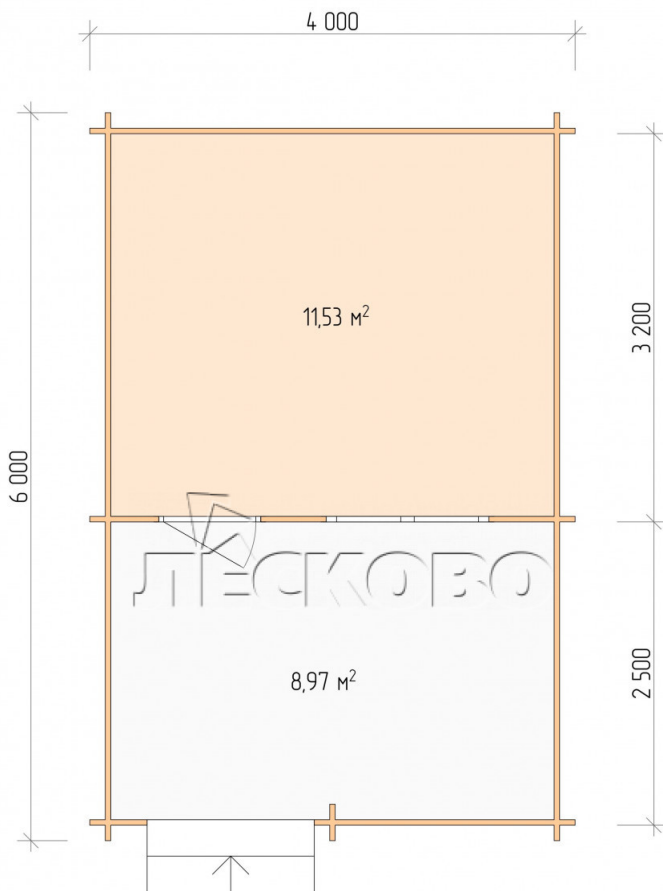

Log Cabin "DSV" series 4×3.5

Project Dimensions

4 × 3.5 / 24 m²

Цена

4,508 €

Timber

45 mm

65 mm
+ 1,025 €

Assembling a house kit

No assembly required

Assembly required
+ 1,127 €

Project planning

Разрез

House Kit

- Wall kit: 44 × 145mm mini-chamber drying chamber with bowls for the project. The material of the tree is spruce, pine (GOST 8486). Humidity 12-14%. The height of the walls is 2.16 m;
- Logs, lower harness: board 45 × 145 mm chamber drying 10-12%;
- Floors: floorboard 35 mm, Chamber drying;
- Ceiling: imitation of a bar 20 × 135 mm, Chamber drying;
- Wooden windows, glass 4 mm, Single. Treatment with a colorless antiseptic. Hardware;

1.34×0.91 м.1 шт.

- Wooden doors;

0.84×1.885 м.

glass.1 шт.

7. Platbands: dry planed board 20 × 100 mm;

8. Roof: shingles.

9. Skirting board 35 mm.

+7 (4942) 499-770