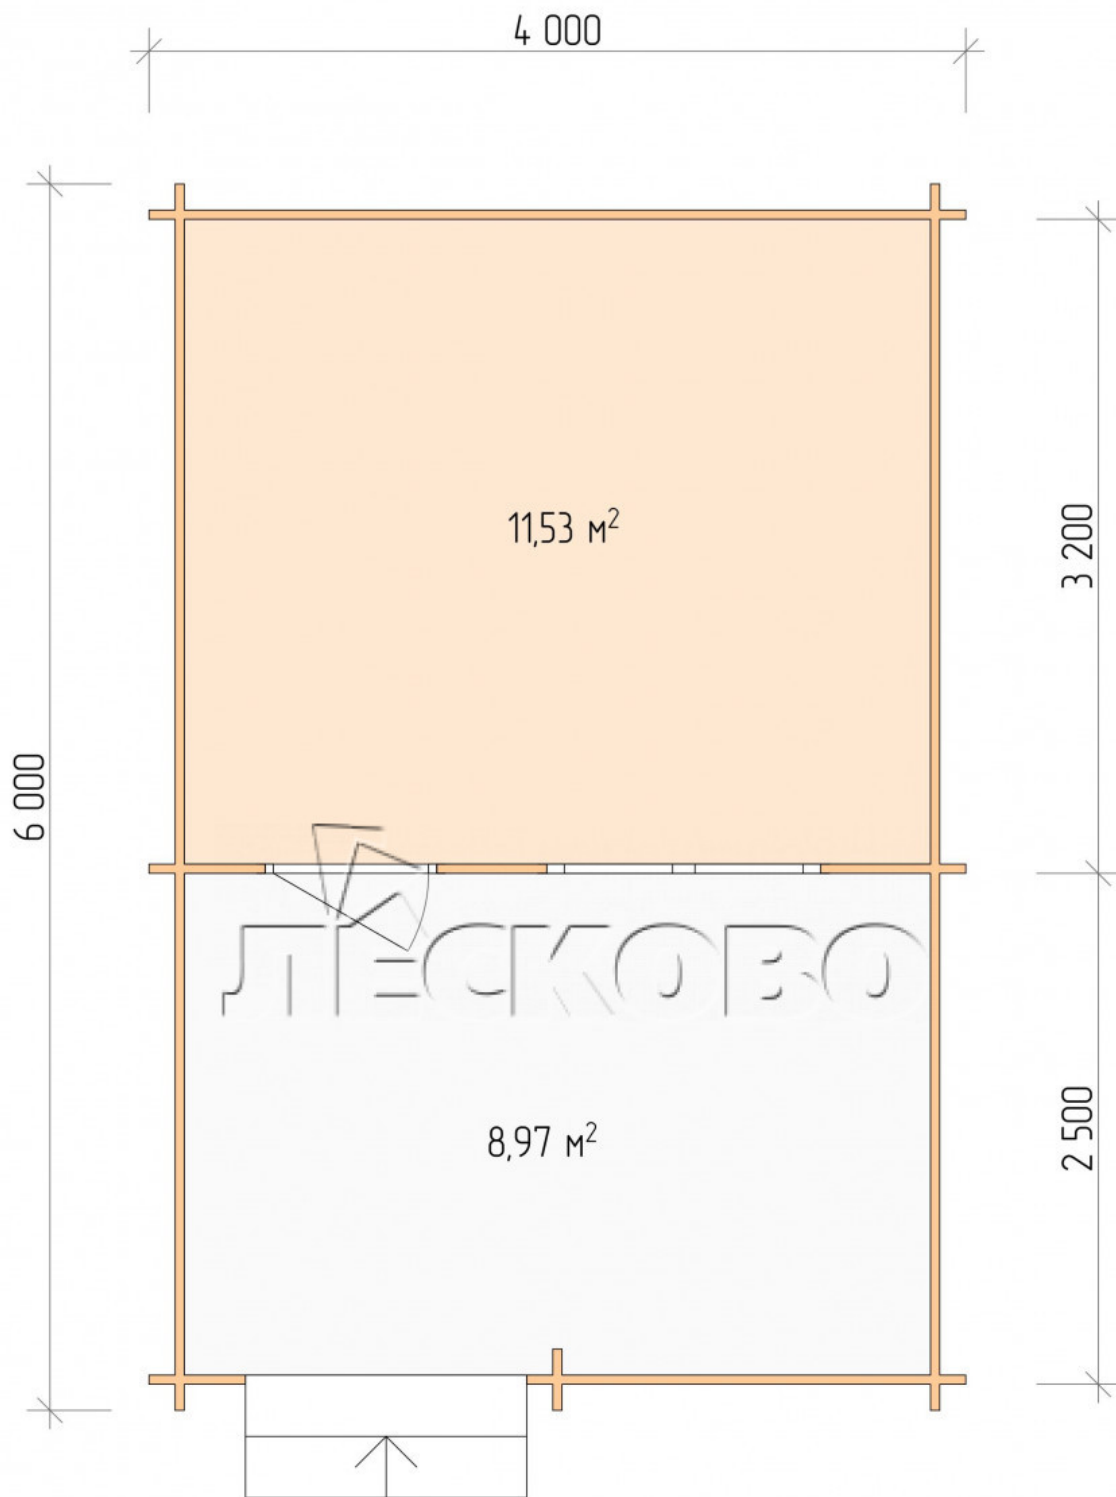

Log Cabin "DSV" series 4×3.5

Project Dimensions

4 × 3.5 / 24 m²

Full house set

3,368 €

Timber

45 MM

65 MM
+ 764 €

Project planning

4 000

11,53
M²

3 500

8,97
M²

Разрез

House Kit

- Wall kit: 44 × 145mm mini-chamber drying chamber with bowls for the project. The material of the tree is spruce, pine (GOST 8486). Humidity 12-14%. The height of the walls is 2.16 m;
- Logs, lower harness: board 45 × 145 mm chamber drying 10-12%;
- Floors: floorboard 35 mm, Chamber drying;
- Ceiling: imitation of a bar 20 × 135 mm, Chamber drying;

- Wooden windows, glass 4 mm, Single. Treatment with a colorless antiseptic. Hardware;

1.34×0.91 м.1 шт.

- Wooden doors;

0.84×1.885 м.

glass.1 шт.

7. Platbands: dry planed board 20 × 100 mm;

8. Roof: shingles.