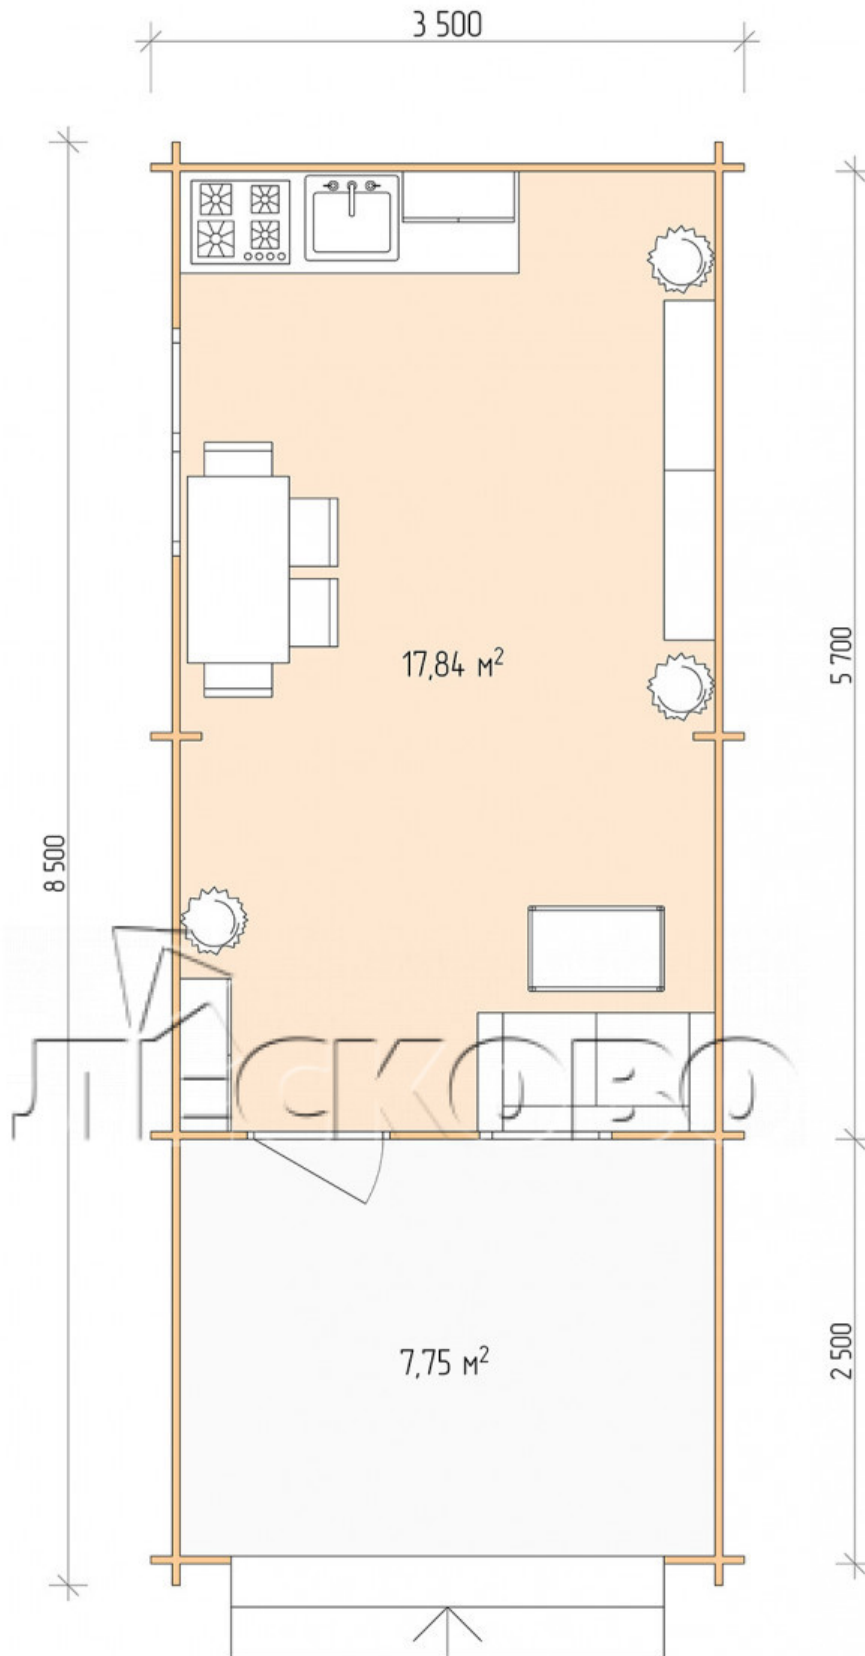

Log Cabin "DSV" series 3.5×6

Project Dimensions

3.5 × 6 / 26.3 m²

Full house set

3,819 €

Timber

45 MM

65 MM
+ 813 €

Project planning

Разрез

House Kit

- Wall kit: 44 × 145mm mini-chamber drying chamber with bowls for the project. The material of the tree is spruce, pine (GOST 8486). Humidity 12-14%. The height of the walls is 2.16 m;

- Logs, lower harness: board 45 × 145 mm chamber drying 10-12%;
- Floors: floorboard 35 mm, Chamber drying;
- Ceiling: imitation of a bar 20 × 135 mm, Chamber drying;
- Wooden windows, glass 4 mm, Single. Treatment with a colorless antiseptic. Hardware;

0.87×0.78 м.1 шт.

1.34×0.91 м.1 шт.

- Wooden doors;

0.84×1.885 м.

glass.1 шт.

7. Platbands: dry planed board 20 × 100 mm;

8. Roof: shingles.

9. Skirting board 35 mm.