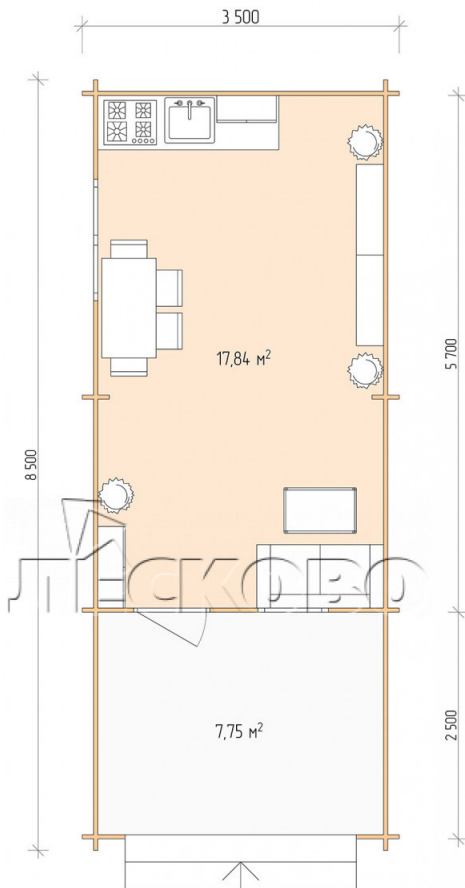

## Log Cabin "DSV" series 3.5×6

Project Dimensions

3.5 × 6 / 26.3 m<sup>2</sup>

Цена

**5,224 €**

# House Kit

- Wall kit: 44 × 145mm mini-chamber drying chamber with bowls for the project. The material of the tree is spruce, pine (GOST 8486). Humidity 12-14%. The height of the walls is 2.16 m;
- Logs, lower harness: board 45 × 145 mm chamber drying 10-12%;
- Floors: floorboard 35 mm, Chamber drying;
- Ceiling: imitation of a bar 20 × 135 mm, Chamber drying;
- Wooden windows, glass 4 mm, Single. Treatment with a colorless antiseptic. Hardware;

0.87×0.78 м.1 шт.

1.34×0.91 м.1 шт.

- Wooden doors;

0.84×1.885 м.  
glass.1 шт.

7. Platbands: dry planed board 20 × 100 mm;

8. Roof: shingles.

9. Skirting board 35 mm.

+7 (4942) 499-770