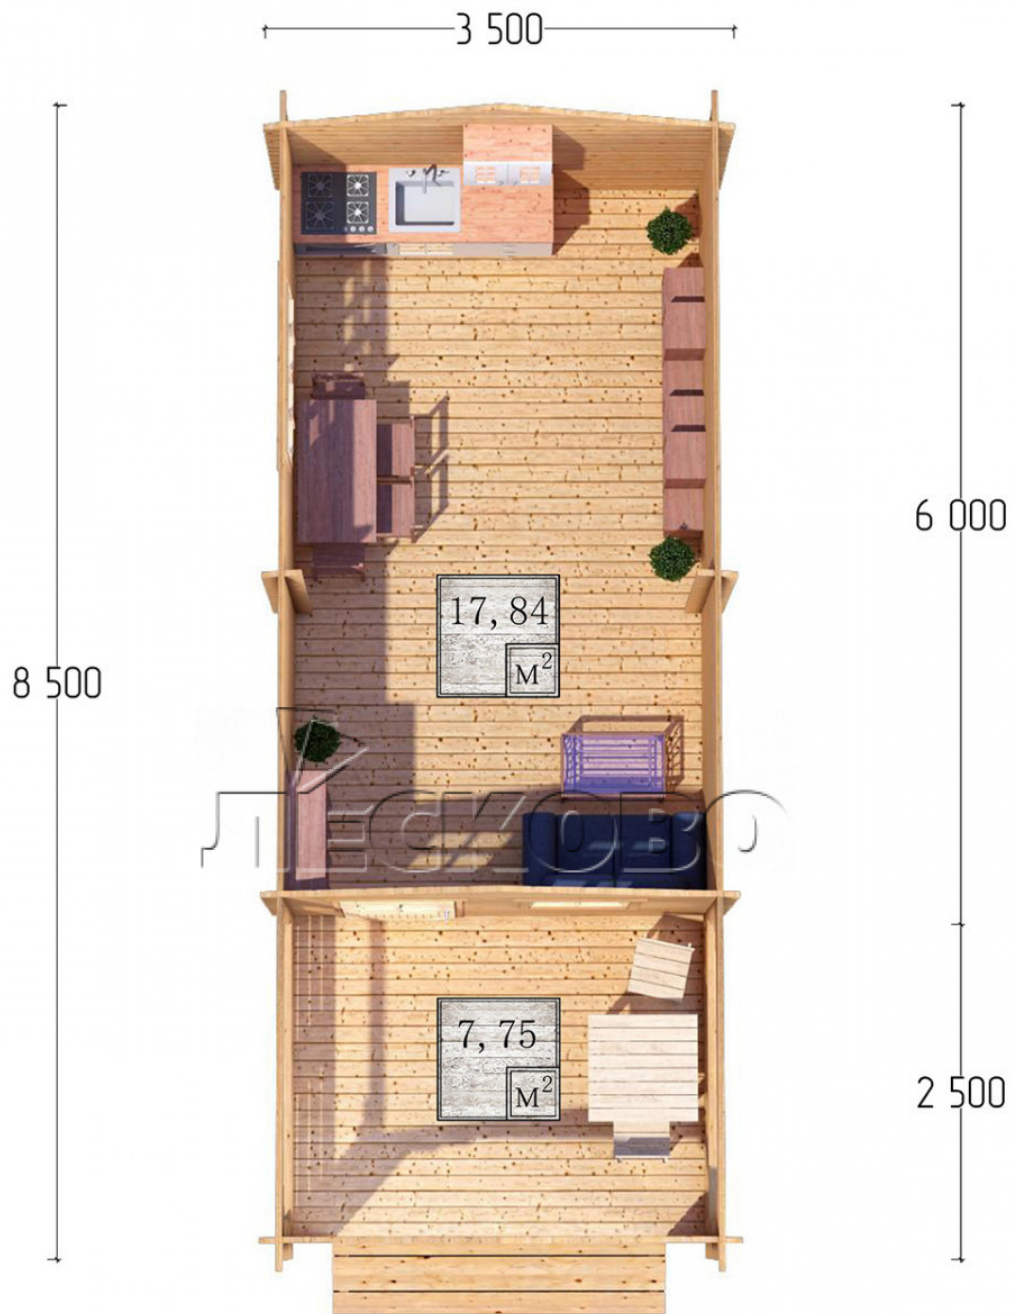

Log Cabin "DSV" series 3.5×6

Project Dimensions

3.5 × 6 / 26.3 m²

Full house set

3,819 €

Timber

45 MM

65 MM
+ 813 €

Project planning

Разрез

House Kit

- Wall kit: 44 × 145mm mini-chamber drying chamber with bowls for the project. The material of the tree is spruce, pine (GOST 8486). Humidity 12-14%. The height of the walls is 2.16 m;

- Logs, lower harness: board 45 × 145 mm chamber drying 10-12%;
- Floors: floorboard 35 mm, Chamber drying;
- Ceiling: imitation of a bar 20 × 135 mm, Chamber drying;
- Wooden windows, glass 4 mm, Single. Treatment with a colorless antiseptic. Hardware;

0.87×0.78 м.1 шт.

1.34×0.91 м.1 шт.

- Wooden doors;

0.84×1.885 м.

glass.1 шт.

7. Platbands: dry planed board 20 × 100 mm;

8. Roof: shingles.

9. Skirting board 35 mm.