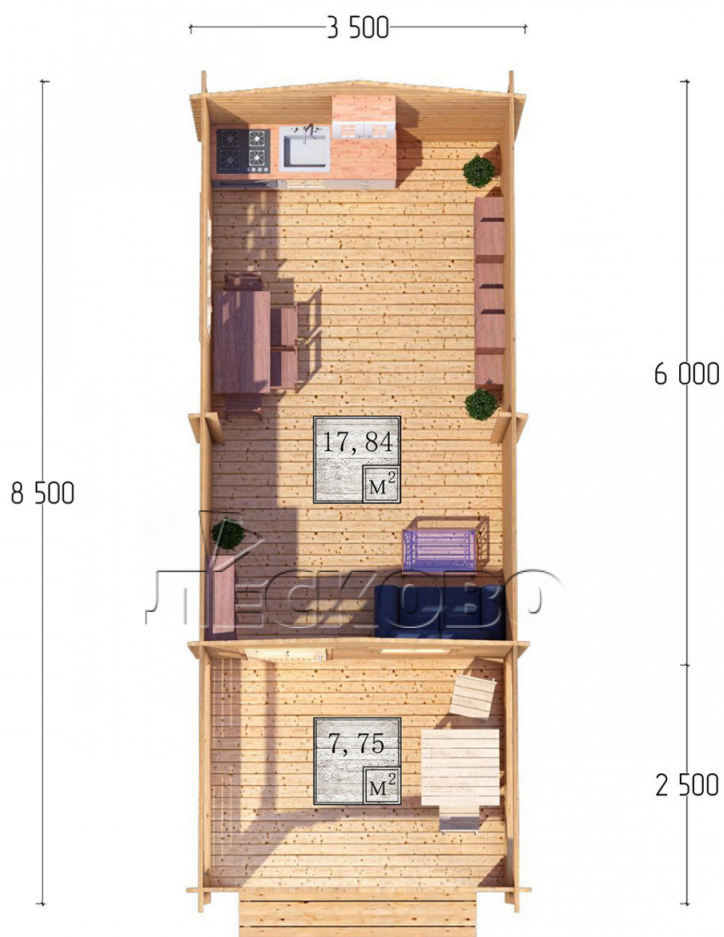

Project planning