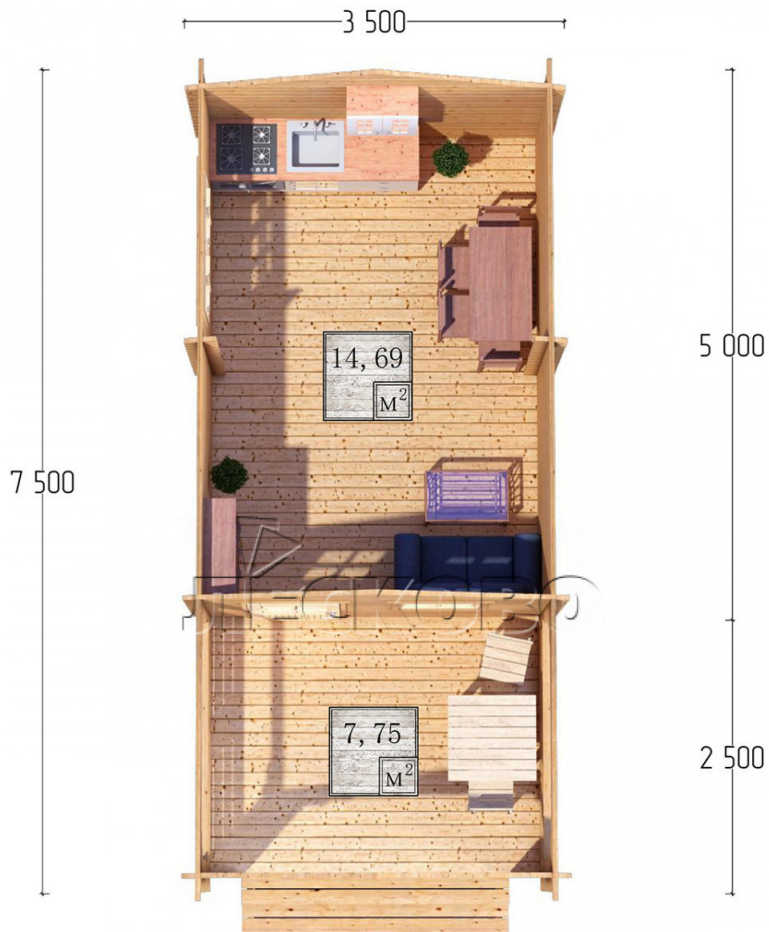

Log Cabin "DSV" series 3.5×5

Project Dimensions

3.5 × 5 / 23 m²

Цена

4,752 €

Timber

45 mm

65 mm
+ 1,025 €

Assembling a house kit

No assembly required

Assembly required
+ 1,188 €

Project planning

Разрез

House Kit

- Wall kit: 44 × 145mm mini-chamber drying chamber with bowls for the project. The material of the tree is spruce, pine (GOST 8486). Humidity 12-14%. The height of the walls is 2.16 m;
- Logs, lower harness: board 45 × 145 mm chamber drying 10-12%;
- Floors: floorboard 35 mm, Chamber drying;
- Ceiling: imitation of a bar 20 × 135 mm, Chamber drying;
- Wooden windows, glass 4 mm, Single. Treatment with a colorless antiseptic. Hardware;

0.87×0.78 м.1 шт.

1.34×0.91 м.1 шт.

- Wooden doors;

0.84×1.885 м.
glass.1 шт.

7. Platbands: dry planed board 20 × 100 mm;

8. Roof: shingles.

9. Skirting board 35 mm.

+7 (4942) 499-770