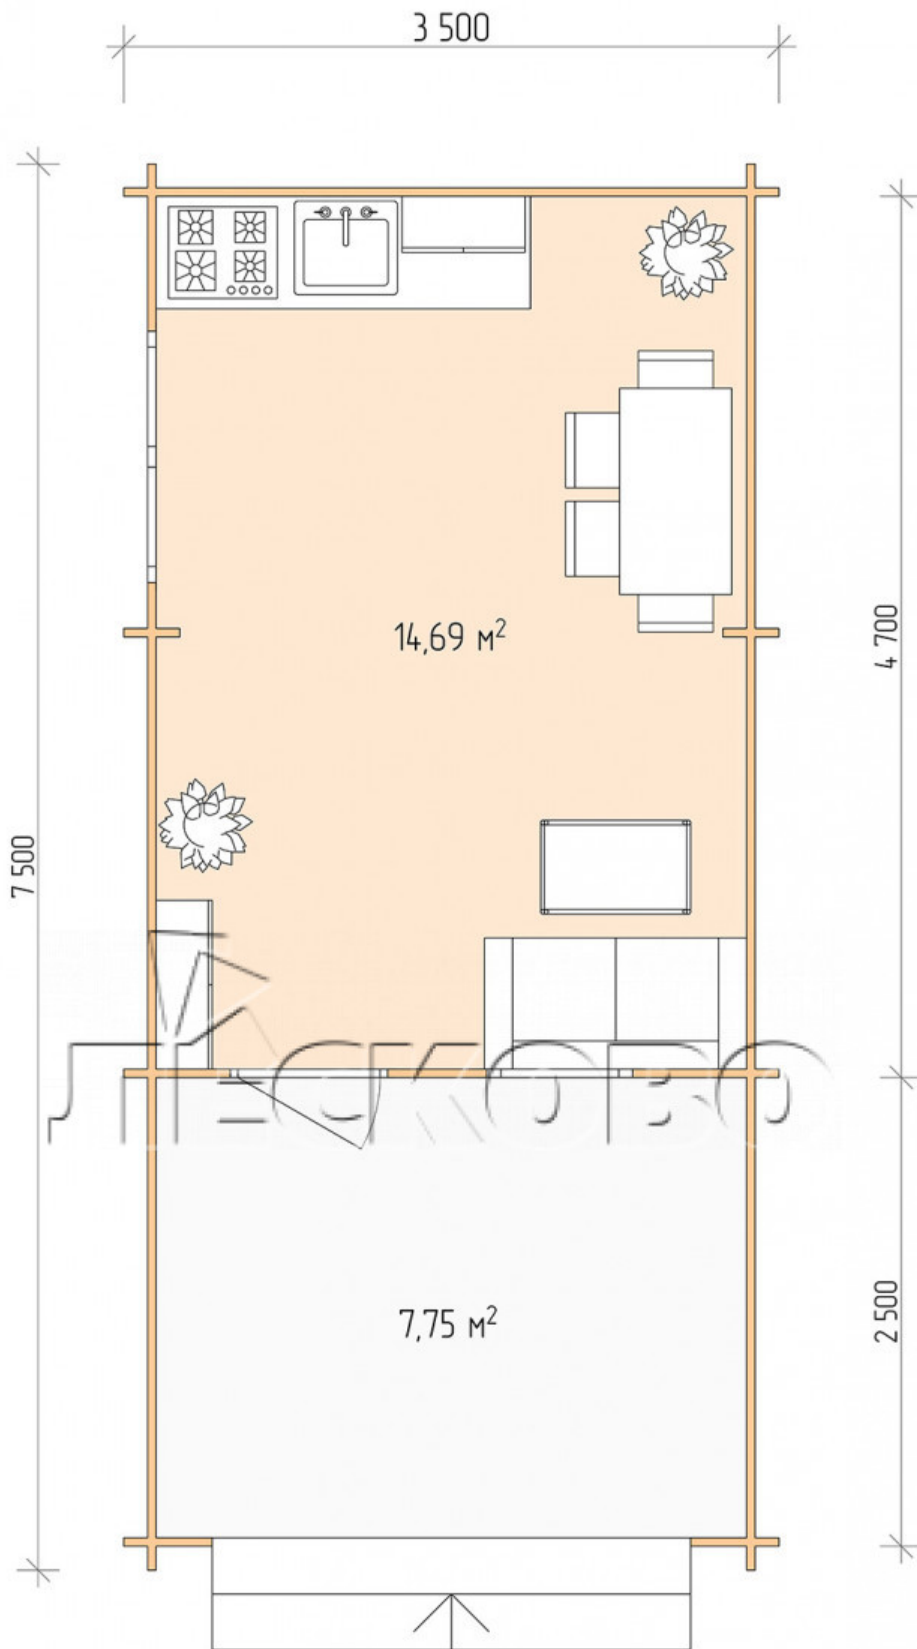

## Log Cabin "DSV" series 3.5×5

Project Dimensions

3.5 × 5 / 23 m<sup>2</sup>

Full house set

**3,278 €**

# Разрез

## House Kit

- Wall kit: 44 × 145mm mini-chamber drying chamber with bowls for the project. The material of the tree is spruce, pine (GOST 8486). Humidity 12-14%. The height of the walls is 2.16 m;

- Logs, lower harness: board 45 × 145 mm chamber drying 10-12%;
- Floors: floorboard 35 mm, Chamber drying;
- Ceiling: imitation of a bar 20 × 135 mm, Chamber drying;
- Wooden windows, glass 4 mm, Single. Treatment with a colorless antiseptic. Hardware;

0.87×0.78 м.1 шт.

1.34×0.91 м.1 шт.

- Wooden doors;

0.84×1.885 м.

glass.1 шт.

7. Platbands: dry planed board 20 × 100 mm;

8. Roof: shingles.

9. Skirting board 35 mm.