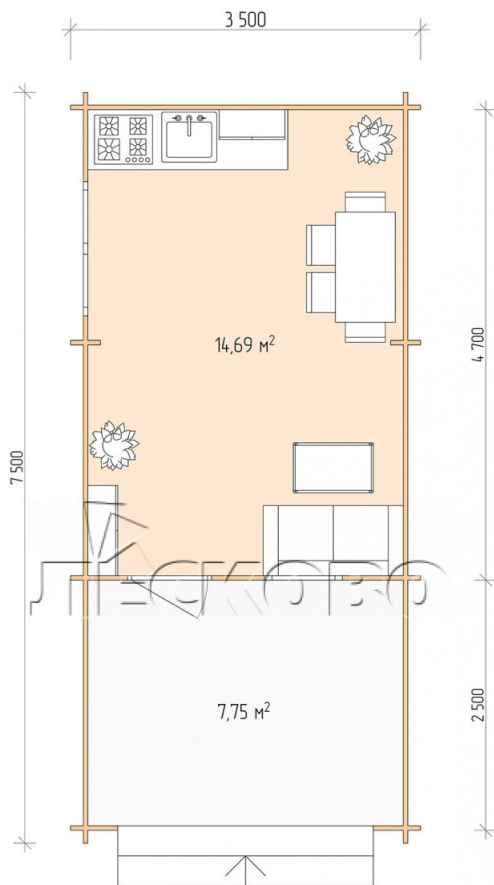

Log Cabin "DSV" series 3.5×5

Project Dimensions

3.5 × 5 / 23 m²

Цена

4,752 €

Timber

45 mm

65 mm
+ 1,025 €

Assembling a house kit

No assembly required

Assembly required
+ 1,188 €

Project planning

Разрез

House Kit

- Wall kit: 44 × 145mm mini-chamber drying chamber with bowls for the project. The material of the tree is spruce, pine (GOST 8486). Humidity 12-14%. The height of the walls is 2.16 m;
- Logs, lower harness: board 45 × 145 mm chamber drying 10-12%;
- Floors: floorboard 35 mm, Chamber drying;
- Ceiling: imitation of a bar 20 × 135 mm, Chamber drying;
- Wooden windows, glass 4 mm, Single. Treatment with a colorless antiseptic. Hardware;

0.87×0.78 м.1 шт.

1.34×0.91 м.1 шт.

- Wooden doors;

0.84×1.885 м.
glass.1 шт.

7. Platbands: dry planed board 20 × 100 mm;

8. Roof: shingles.

9. Skirting board 35 mm.

+7 (4942) 499-770