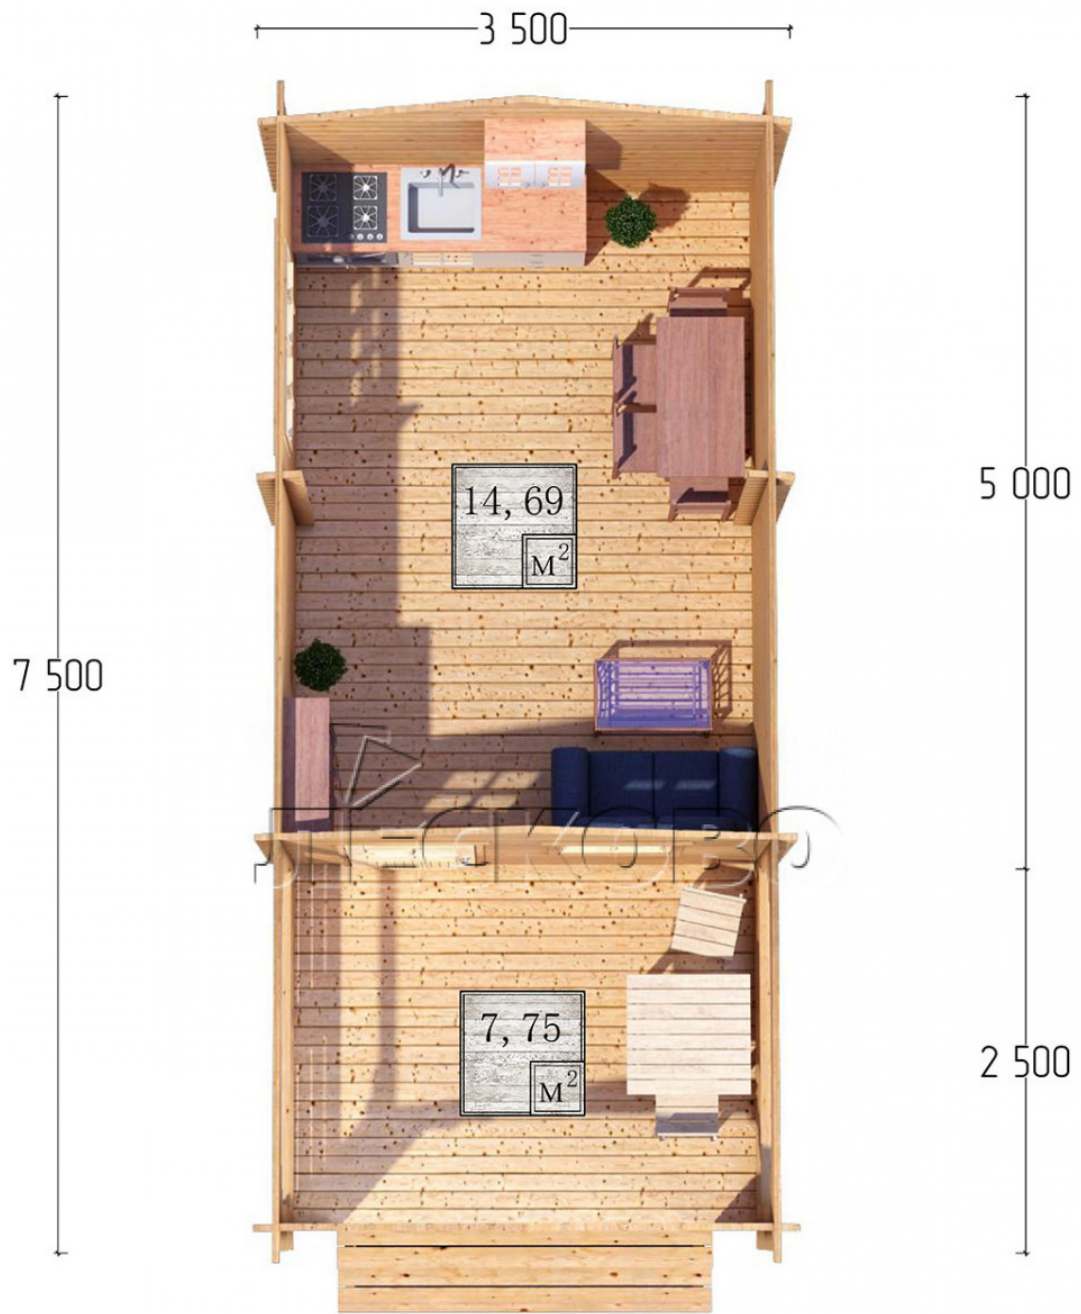

## Log Cabin "DSV" series 3.5×5

Project Dimensions

3.5 × 5 / 23 m<sup>2</sup>

Full house set

**3,278 €**

### Timber

45 mm

65 mm  
+ 710 €

# Разрез

## House Kit

- Wall kit: 44 × 145mm mini-chamber drying chamber with bowls for the project. The material of the tree is spruce, pine (GOST 8486). Humidity 12-14%. The height of the walls is 2.16 m;

- Logs, lower harness: board 45 × 145 mm chamber drying 10-12%;
- Floors: floorboard 35 mm, Chamber drying;
- Ceiling: imitation of a bar 20 × 135 mm, Chamber drying;
- Wooden windows, glass 4 mm, Single. Treatment with a colorless antiseptic. Hardware;