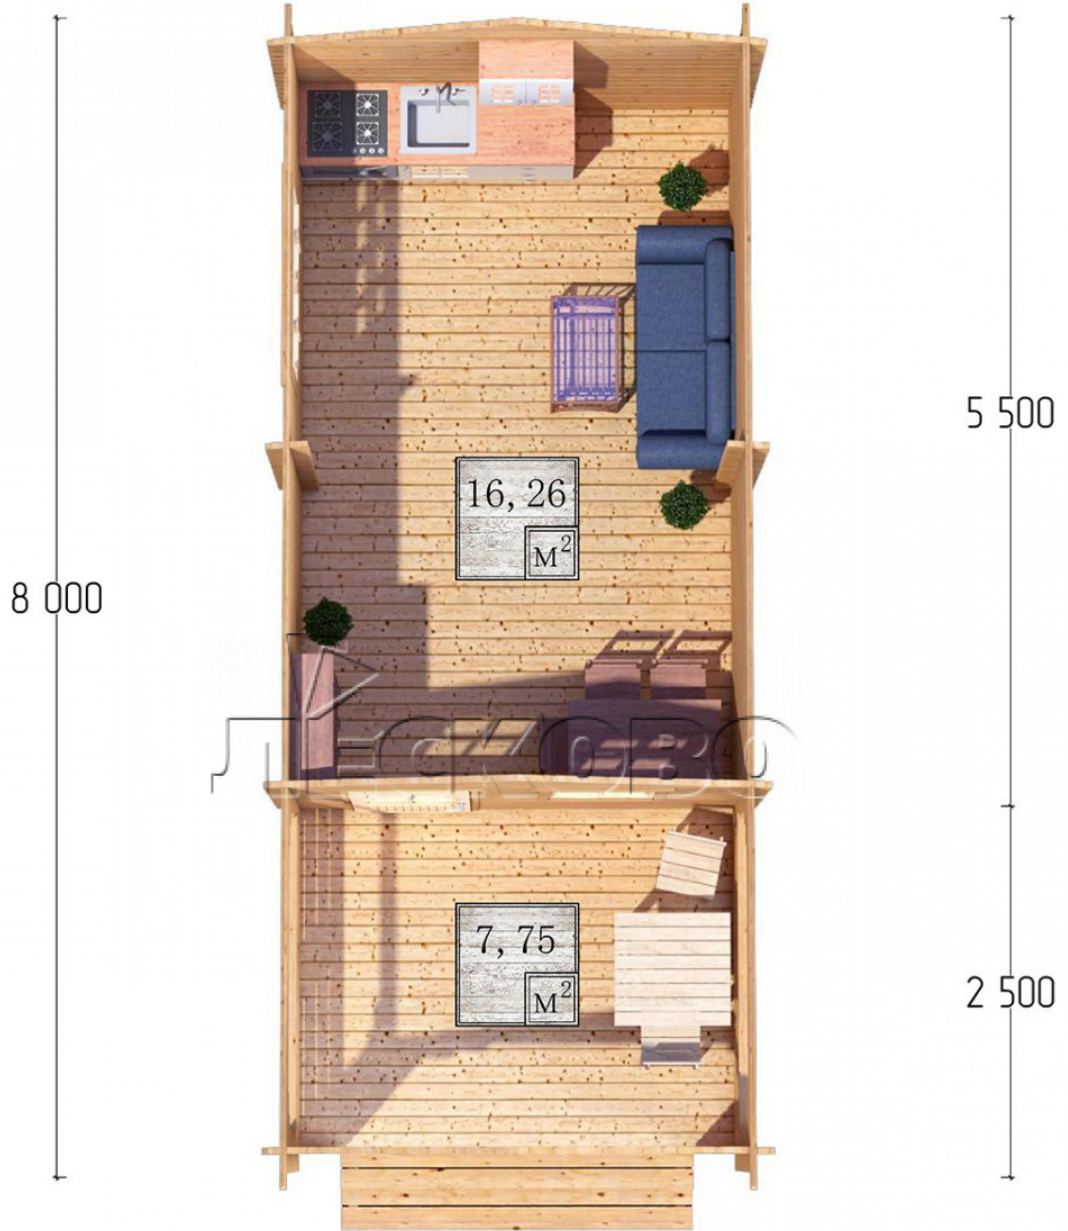

Log Cabin "DSV" series 3.5×5.5

Project Dimensions

3.5 × 5.5 / 24.7 m²

Full house set

3,704 €

Timber

45 MM

65 MM
+ 788 €

Project planning

3 500

Разрез

House Kit

- Wall kit: 44 × 145mm mini-chamber drying chamber with bowls for the project. The material of the tree is spruce, pine (GOST 8486). Humidity 12-14%. The height of the walls is 2.16 m;

- Logs, lower harness: board 45 × 145 mm chamber drying 10-12%;
- Floors: floorboard 35 mm, Chamber drying;
- Ceiling: imitation of a bar 20 × 135 mm, Chamber drying;
- Wooden windows, glass 4 mm, Single. Treatment with a colorless antiseptic. Hardware;

0.87×0.78 м.1 шт.

1.34×0.91 м.1 шт.

- Wooden doors;

0.84×1.885 м.

glass.1 шт.

7. Platbands: dry planed board 20 × 100 mm;

8. Roof: shingles.

9. Skirting board 35 mm.