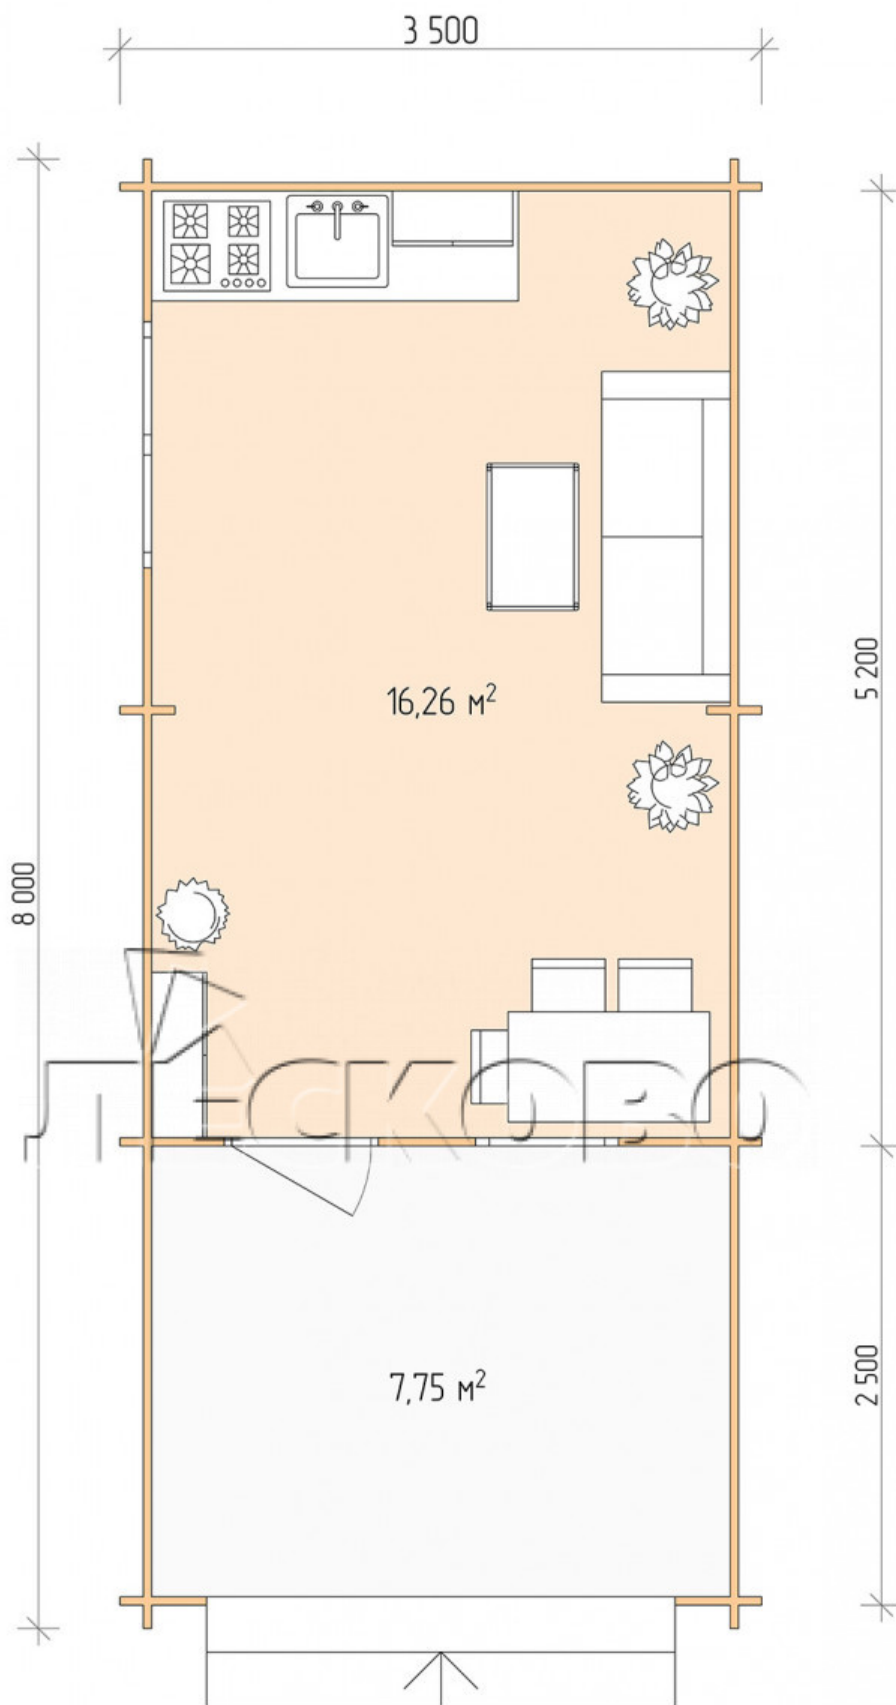

Log Cabin "DSV" series 3.5×5.5

Project Dimensions

3.5 × 5.5 / 24.7 m²

Full house set

3,704 €

Timber

45 MM

65 MM
+ 788 €

Project planning

3 500

Разрез

House Kit

- Wall kit: 44 × 145mm mini-chamber drying chamber with bowls for the project. The material of the tree is spruce, pine (GOST 8486). Humidity 12-14%. The height of the walls is 2.16 m;

- Logs, lower harness: board 45 × 145 mm chamber drying 10-12%;
- Floors: floorboard 35 mm, Chamber drying;
- Ceiling: imitation of a bar 20 × 135 mm, Chamber drying;
- Wooden windows, glass 4 mm, Single. Treatment with a colorless antiseptic. Hardware;

0.87×0.78 м.1 шт.

1.34×0.91 м.1 шт.

- Wooden doors;

0.84×1.885 м.

glass.1 шт.

7. Platbands: dry planed board 20 × 100 mm;

8. Roof: shingles.

9. Skirting board 35 mm.