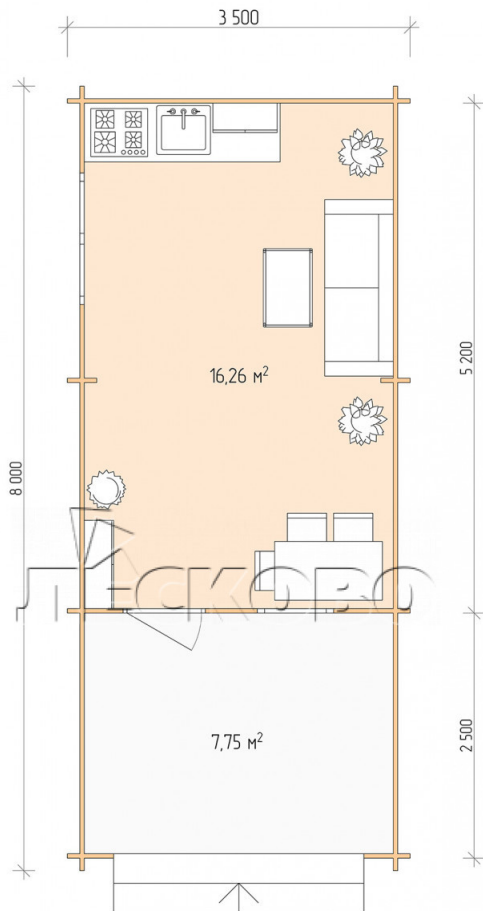

Log Cabin "DSV" series 3.5×5.5

Project Dimensions

3.5 × 5.5 / 24.7 m²

Цена

4,996 €

Timber

45 mm

65 mm
+ 1,061 €

Assembling a house kit

No assembly required

Assembly required
+ 1,249 €

Project planning

Разрез

House Kit

- Wall kit: 44 × 145mm mini-chamber drying chamber with bowls for the project. The material of the tree is spruce, pine (GOST 8486). Humidity 12-14%. The height of the walls is 2.16 m;
- Logs, lower harness: board 45 × 145 mm chamber drying 10-12%;
- Floors: floorboard 35 mm, Chamber drying;
- Ceiling: imitation of a bar 20 × 135 mm, Chamber drying;
- Wooden windows, glass 4 mm, Single. Treatment with a colorless antiseptic. Hardware;

0.87×0.78 м.1 шт.

1.34×0.91 м.1 шт.

- Wooden doors;

0.84×1.885 м.
glass.1 шт.

7. Platbands: dry planed board 20 × 100 mm;

8. Roof: shingles.

9. Skirting board 35 mm.

+7 (4942) 499-770