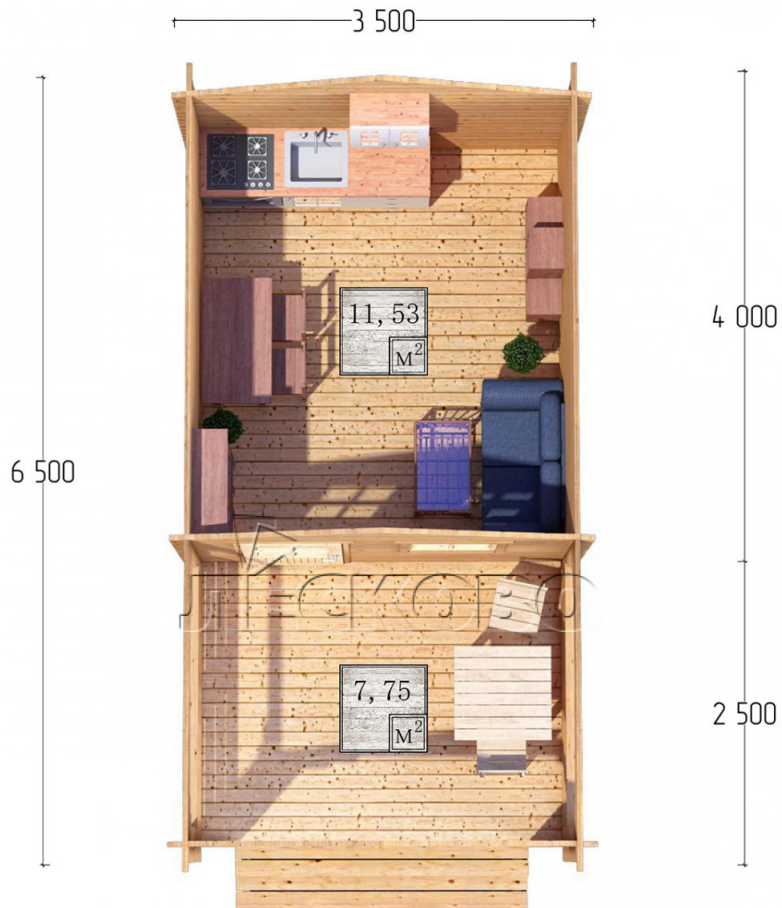

Log Cabin "DSV" series 3.5×4

Project Dimensions

3.5 × 4 / 19.8 m²

Цена

3,956 €

Timber

45 mm

65 mm
+ 885 €

Assembling a house kit

No assembly required

Assembly required
+ 989 €

Project planning

Разрез

House Kit

- Wall kit: 44 × 145mm mini-chamber drying chamber with bowls for the project. The material of the tree is spruce, pine (GOST 8486). Humidity 12-14%. The height of the walls is 2.16 m;
- Logs, lower harness: board 45 × 145 mm chamber drying 10-12%;
- Floors: floorboard 35 mm, Chamber drying;
- Ceiling: imitation of a bar 20 × 135 mm, Chamber drying;
- Wooden windows, glass 4 mm, Single. Treatment with a colorless antiseptic. Hardware;

0.87×0.78 м.1 шт.

- Wooden doors;

0.84×1.885 м.
glass.1 шт.

7. Platbands: dry planed board 20 × 100 mm;

8. Roof: shingles.

9. Skirting board 35 mm.

+7 (4942) 499-770

156014, г. Кострома, ул. Базовая, д. 8