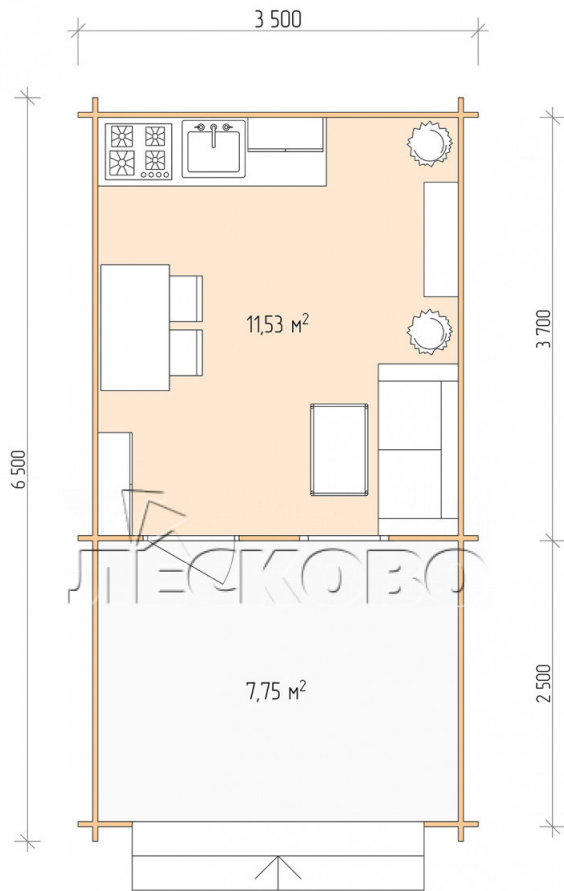

Log Cabin "DSV" series 3.5×4

Project Dimensions

3.5 × 4 / 19.8 m²

Цена

4,022 €

Timber

45 mm

65 mm
+ 900 €

Assembling a house kit

No assembly required

Assembly required
+ 1,005 €

Project planning

Разрез

House Kit

- Wall kit: 44 × 145mm mini-chamber drying chamber with bowls for the project. The material of the tree is spruce, pine (GOST 8486). Humidity 12-14%. The height of the walls is 2.16 m;
- Logs, lower harness: board 45 × 145 mm chamber drying 10-12%;
- Floors: floorboard 35 mm, Chamber drying;
- Ceiling: imitation of a bar 20 × 135 mm, Chamber drying;
- Wooden windows, glass 4 mm, Single. Treatment with a colorless antiseptic. Hardware;

0.87×0.78 м.1 шт.

- Wooden doors;

0.84×1.885 м.
glass.1 шт.

7. Platbands: dry planed board 20 × 100 mm;

8. Roof: shingles.

9. Skirting board 35 mm.

+7 (4942) 499-770

156014, г. Кострома, ул. Базовая, д. 8