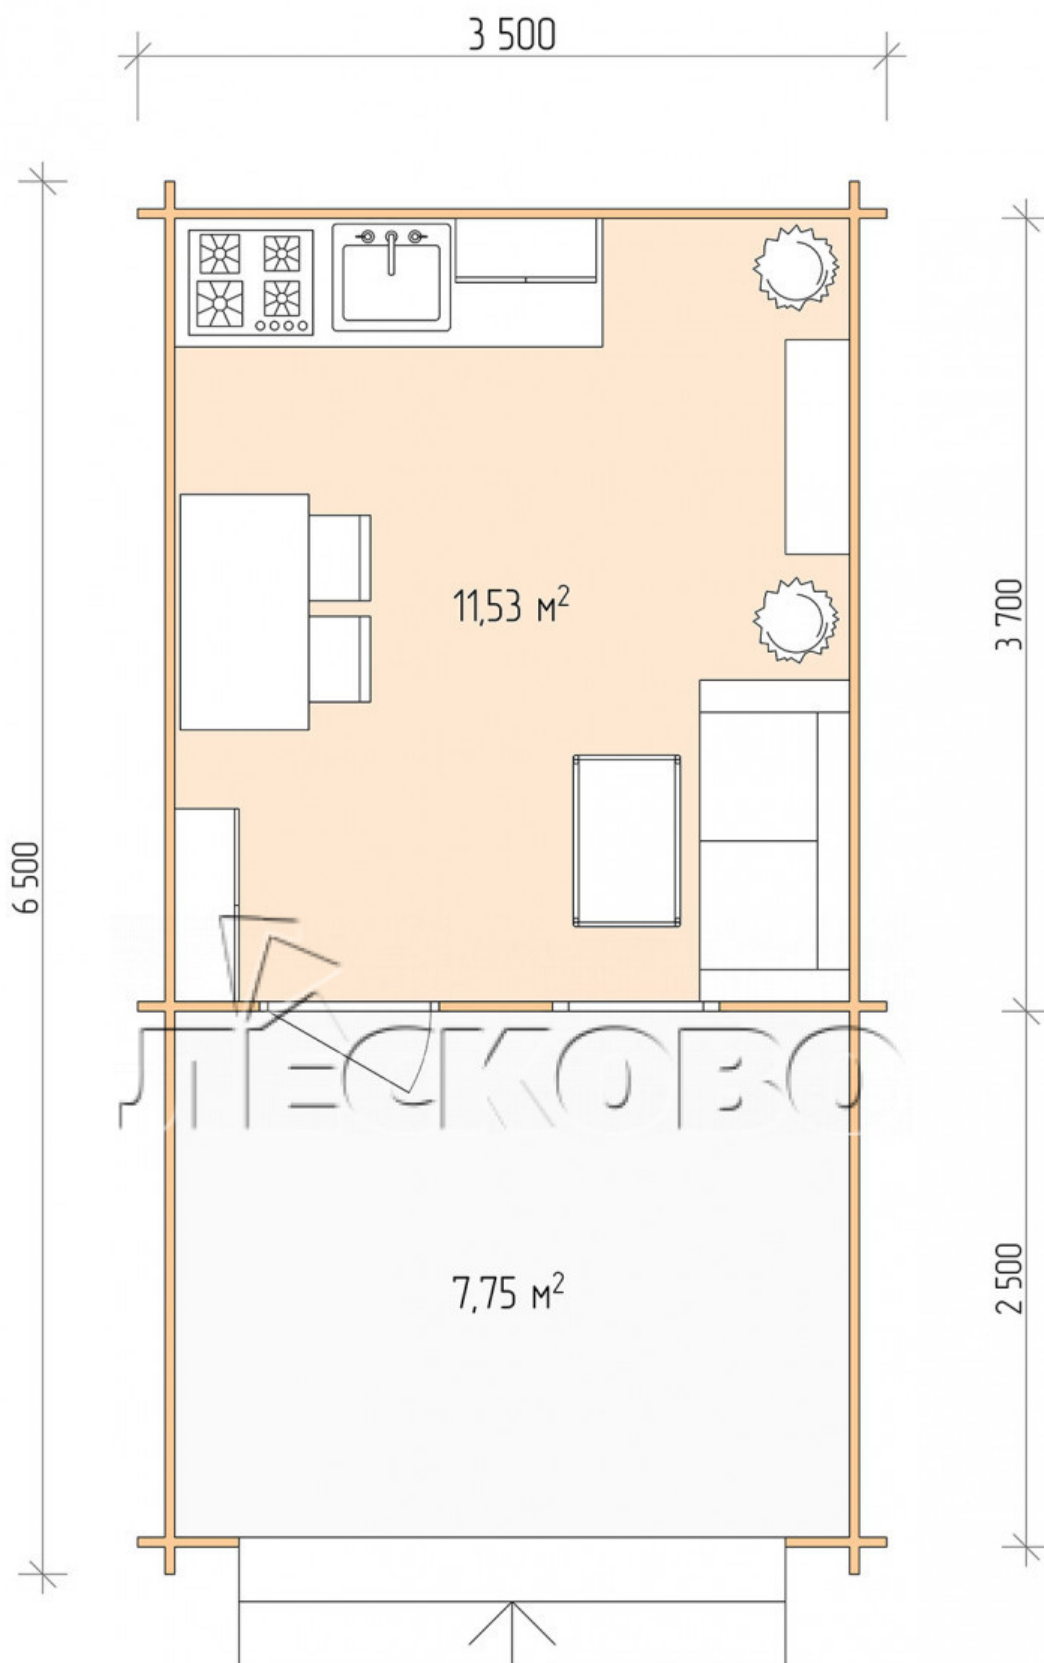

Log Cabin "DSV" series 3.5×4

Project Dimensions

3.5 × 4 / 19.8 m²

Full house set

2,961 €

Timber

45 MM

65 MM
+ 660 €

Project planning

Разрез

House Kit

- Wall kit: 44 × 145mm mini-chamber drying chamber with bowls for the project. The material of the tree is spruce, pine (GOST 8486). Humidity 12-14%. The height of the walls is 2.16 m;

- Logs, lower harness: board 45 × 145 mm chamber drying 10-12%;
- Floors: floorboard 35 mm, Chamber drying;
- Ceiling: imitation of a bar 20 × 135 mm, Chamber drying;
- Wooden windows, glass 4 mm, Single. Treatment with a colorless antiseptic. Hardware;

0.87×0.78 м.1 шт.

- Wooden doors;

0.84×1.885 м.

glass.1 шт.

7. Platbands: dry planed board 20 × 100 mm;

8. Roof: shingles.

9. Skirting board 35 mm.

+7 (4942) 499-770