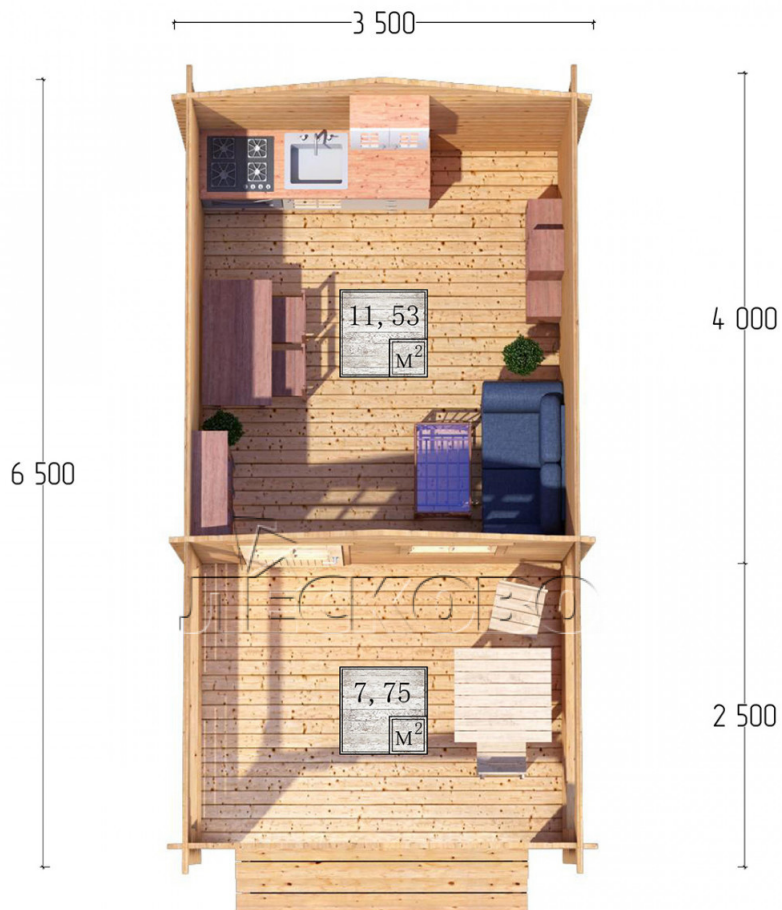

Log Cabin "DSV" series 3.5×4

Project Dimensions

3.5 × 4 / 19.8 m²

Цена

4,022 €

Timber

45 mm

65 mm
+ 900 €

Assembling a house kit

No assembly required

Assembly required
+ 1,005 €

Project planning

Разрез

House Kit

- Wall kit: 44 × 145mm mini-chamber drying chamber with bowls for the project. The material of the tree is spruce, pine (GOST 8486). Humidity 12-14%. The height of the walls is 2.16 m;
- Logs, lower harness: board 45 × 145 mm chamber drying 10-12%;
- Floors: floorboard 35 mm, Chamber drying;
- Ceiling: imitation of a bar 20 × 135 mm, Chamber drying;
- Wooden windows, glass 4 mm, Single. Treatment with a colorless antiseptic. Hardware;

0.87×0.78 м.1 шт.

- Wooden doors;

0.84×1.885 м.
glass.1 шт.

7. Platbands: dry planed board 20 × 100 mm;

8. Roof: shingles.

9. Skirting board 35 mm.

+7 (4942) 499-770

156014, г. Кострома, ул. Базовая, д. 8