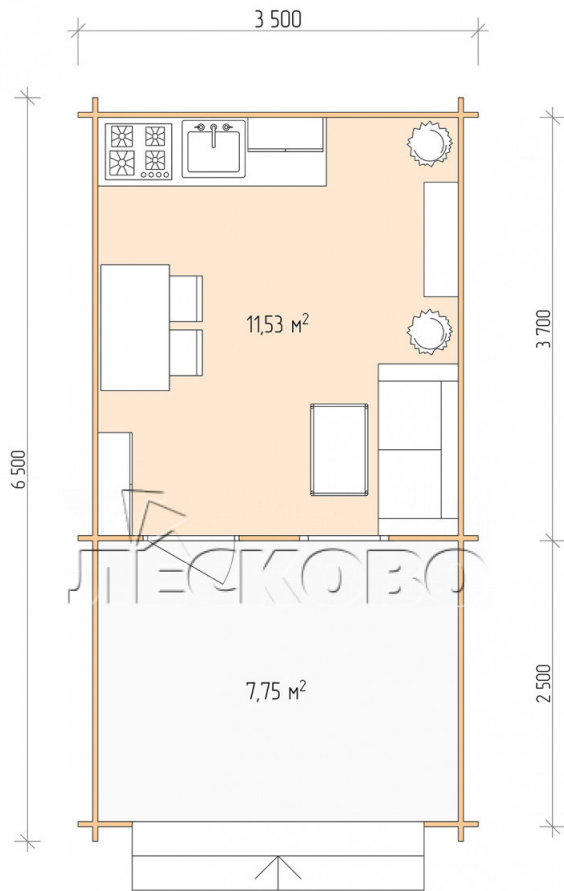

Log Cabin "DSV" series 3.5×4

Project Dimensions

3.5 × 4 / 19.8 m²

Цена

3,956 €

Timber

45 mm

65 mm
+ 885 €

Assembling a house kit

No assembly required

Assembly required
+ 989 €

Project planning

Разрез

House Kit

- Wall kit: 44 × 145mm mini-chamber drying chamber with bowls for the project. The material of the tree is spruce, pine (GOST 8486). Humidity 12-14%. The height of the walls is 2.16 m;
- Logs, lower harness: board 45 × 145 mm chamber drying 10-12%;
- Floors: floorboard 35 mm, Chamber drying;
- Ceiling: imitation of a bar 20 × 135 mm, Chamber drying;
- Wooden windows, glass 4 mm, Single. Treatment with a colorless antiseptic. Hardware;

0.87×0.78 м.1 шт.

- Wooden doors;

0.84×1.885 м.
glass.1 шт.

7. Platbands: dry planed board 20 × 100 mm;

8. Roof: shingles.

9. Skirting board 35 mm.

+7 (4942) 499-770

156014, г. Кострома, ул. Базовая, д. 8