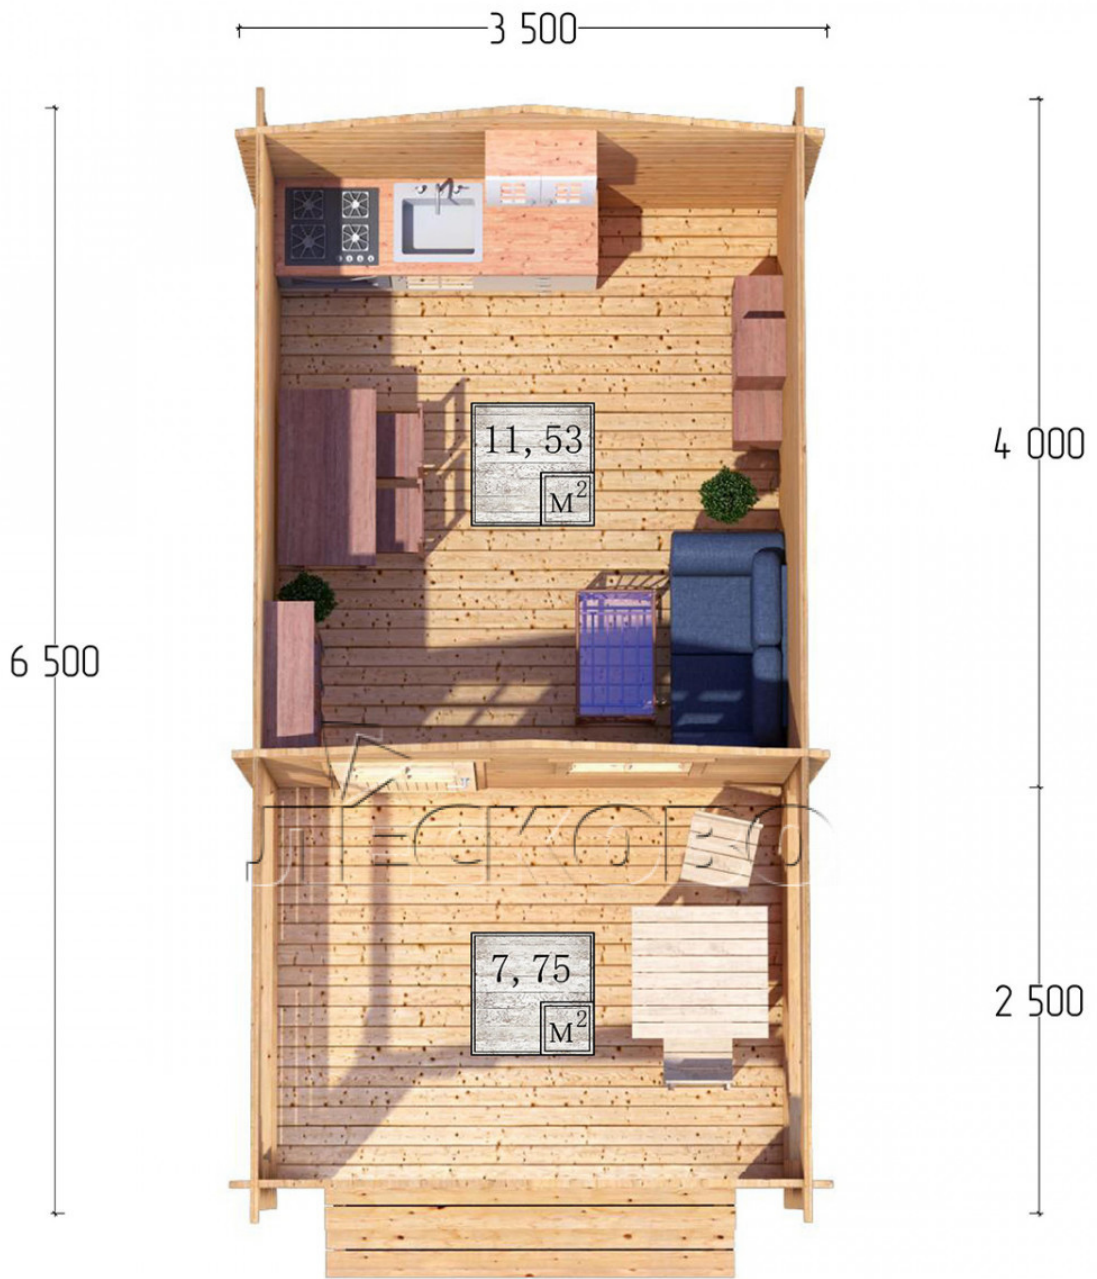

Log Cabin "DSV" series 3.5×4

Project Dimensions

3.5 × 4 / 19.8 m²

Full house set

2,961 €

Timber

45 MM

65 MM
+ 660 €

Project planning

Разрез

House Kit

- Wall kit: 44 × 145mm mini-chamber drying chamber with bowls for the project. The material of the tree is spruce, pine (GOST 8486). Humidity 12-14%. The height of the walls is 2.16 m;

- Logs, lower harness: board 45 × 145 mm chamber drying 10-12%;
- Floors: floorboard 35 mm, Chamber drying;
- Ceiling: imitation of a bar 20 × 135 mm, Chamber drying;
- Wooden windows, glass 4 mm, Single. Treatment with a colorless antiseptic. Hardware;

0.87×0.78 м.1 шт.

- Wooden doors;

0.84×1.885 м.

glass.1 шт.

7. Platbands: dry planed board 20 × 100 mm;

8. Roof: shingles.

9. Skirting board 35 mm.

+7 (4942) 499-770