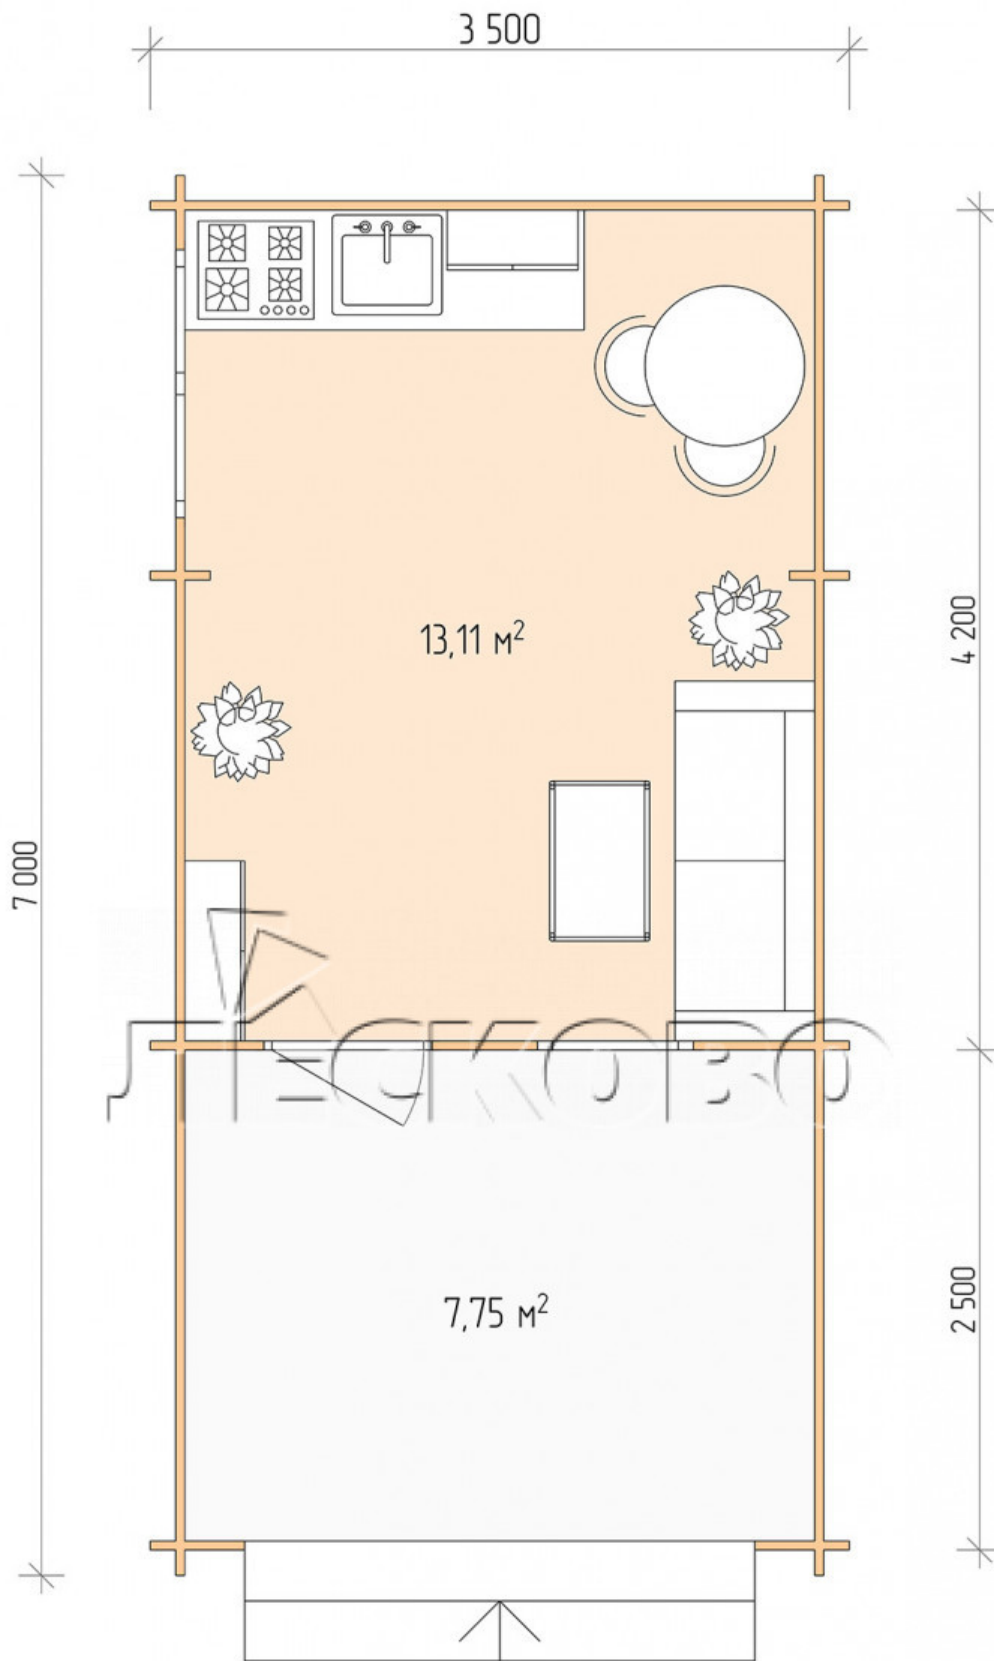

Log Cabin "DSV" series 3.5×4.5

Project Dimensions

3.5 × 4.5 / 21.5 m²

Full house set

3,362 €

Timber

45 MM

65 MM
+ 715 €

Project planning

Разрез

House Kit

- Wall kit: 44 × 145mm mini-chamber drying chamber with bowls for the project. The material of the tree is spruce, pine (GOST 8486). Humidity 12-14%. The height of the walls is 2.16 m;

- Logs, lower harness: board 45 × 145 mm chamber drying 10-12%;
- Floors: floorboard 35 mm, Chamber drying;
- Ceiling: imitation of a bar 20 × 135 mm, Chamber drying;
- Wooden windows, glass 4 mm, Single. Treatment with a colorless antiseptic. Hardware;

0.87×0.78 м.1 шт.

1.34×0.91 м.1 шт.

- Wooden doors;

0.84×1.885 м.

glass.1 шт.

7. Platbands: dry planed board 20 × 100 mm;

8. Roof: shingles.

9. Skirting board 35 mm.