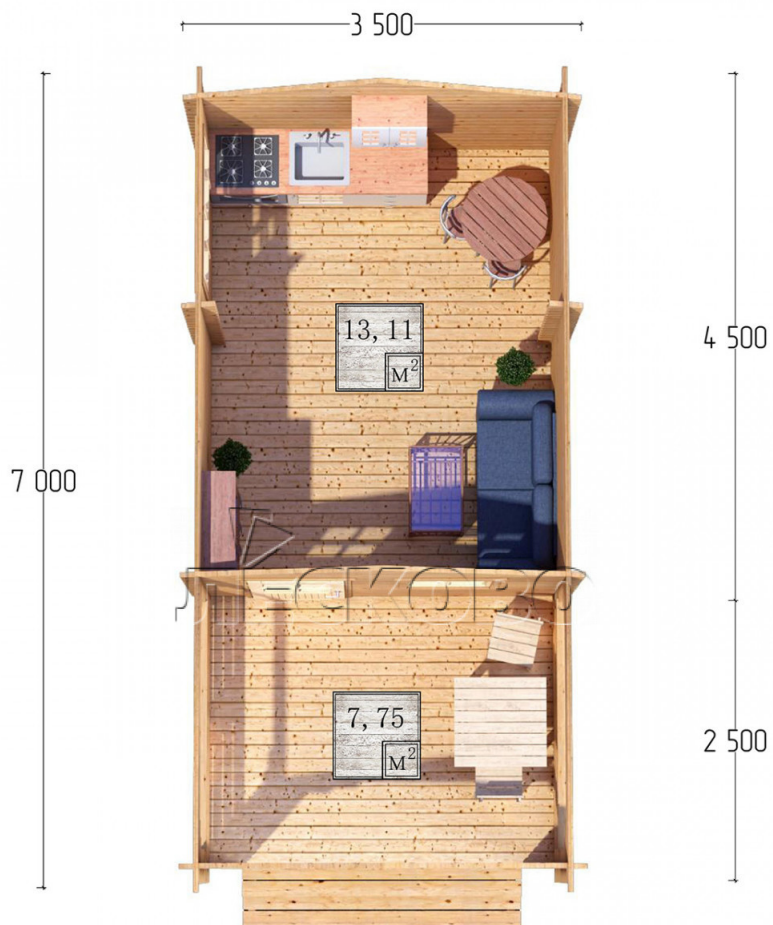

Project planning