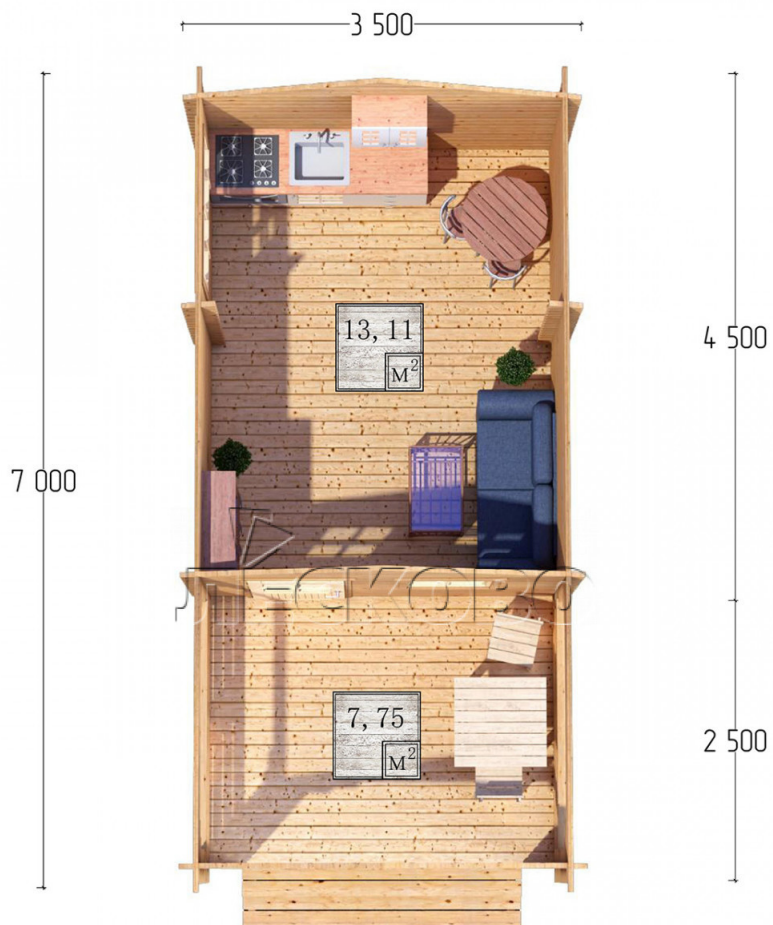

Log Cabin "DSV" series 3.5×4.5

Project Dimensions

3.5 × 4.5 / 21.5 m²

Цена

4,546 €

Timber

45 mm

65 mm
+ 962 €

Assembling a house kit

No assembly required

Assembly required
+ 1,136 €

Project planning

Разрез

House Kit

- Wall kit: 44 × 145mm mini-chamber drying chamber with bowls for the project. The material of the tree is spruce, pine (GOST 8486). Humidity 12-14%. The height of the walls is 2.16 m;
- Logs, lower harness: board 45 × 145 mm chamber drying 10-12%;
- Floors: floorboard 35 mm, Chamber drying;
- Ceiling: imitation of a bar 20 × 135 mm, Chamber drying;
- Wooden windows, glass 4 mm, Single. Treatment with a colorless antiseptic. Hardware;

0.87×0.78 м.1 шт.

1.34×0.91 м.1 шт.

- Wooden doors;

0.84×1.885 м.
glass.1 шт.

7. Platbands: dry planed board 20 × 100 mm;

8. Roof: shingles.

9. Skirting board 35 mm.

+7 (4942) 499-770