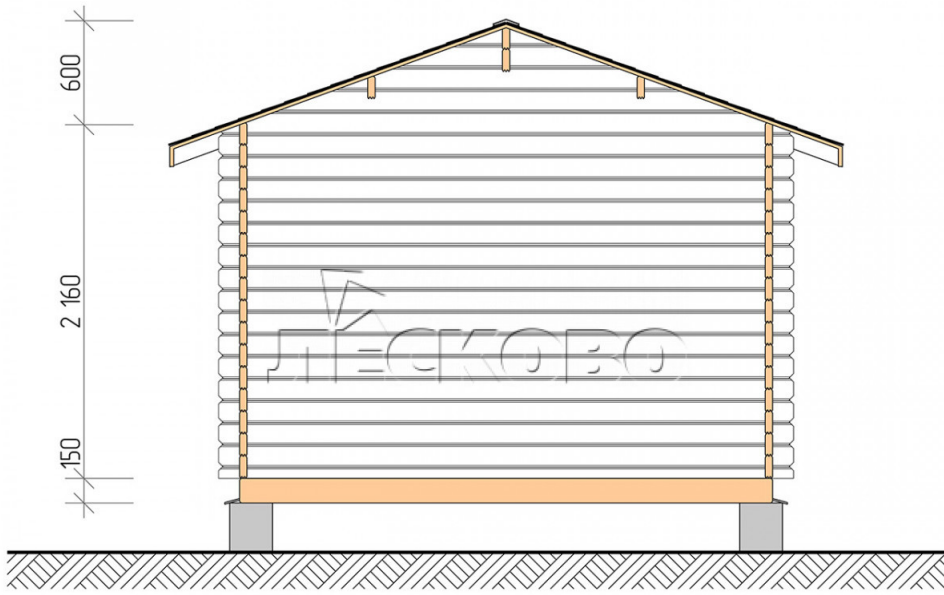

Log Cabin "DSV" series 3.5×4.5

Project Dimensions

3.5 × 4.5 / 21.5 m²

Цена

4,546 €

Timber

45 mm

65 mm
+ 962 €

Assembling a house kit

No assembly required

Assembly required
+ 1,136 €

Project planning

Разрез

House Kit

- Wall kit: 44 × 145mm mini-chamber drying chamber with bowls for the project. The material of the tree is spruce, pine (GOST 8486). Humidity 12-14%. The height of the walls is 2.16 m;
- Logs, lower harness: board 45 × 145 mm chamber drying 10-12%;
- Floors: floorboard 35 mm, Chamber drying;
- Ceiling: imitation of a bar 20 × 135 mm, Chamber drying;
- Wooden windows, glass 4 mm, Single. Treatment with a colorless antiseptic. Hardware;

0.87×0.78 м.1 шт.

1.34×0.91 м.1 шт.

- Wooden doors;

0.84×1.885 м.
glass.1 шт.

7. Platbands: dry planed board 20 × 100 mm;

8. Roof: shingles.

9. Skirting board 35 mm.

+7 (4942) 499-770