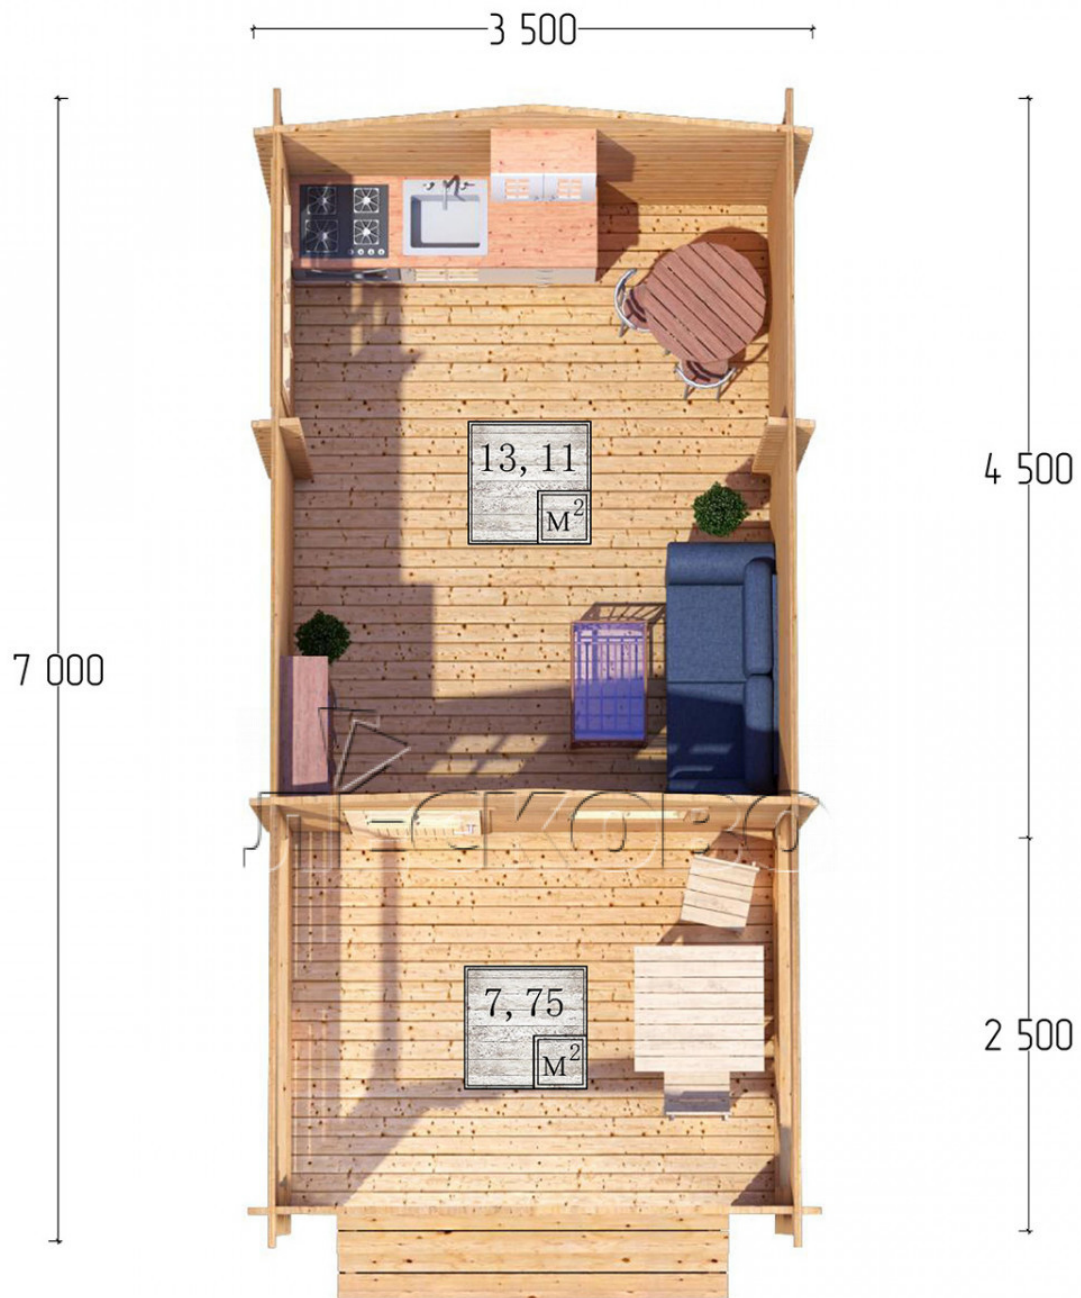

Log Cabin "DSV" series 3.5×4.5

Project Dimensions

3.5 × 4.5 / 21.5 m²

Full house set

3,362 €

Timber

45 MM

65 MM
+ 715 €

Project planning

Разрез

House Kit

- Wall kit: 44 × 145mm mini-chamber drying chamber with bowls for the project. The material of the tree is spruce, pine (GOST 8486). Humidity 12-14%. The height of the walls is 2.16 m;

- Logs, lower harness: board 45 × 145 mm chamber drying 10-12%;
- Floors: floorboard 35 mm, Chamber drying;
- Ceiling: imitation of a bar 20 × 135 mm, Chamber drying;
- Wooden windows, glass 4 mm, Single. Treatment with a colorless antiseptic. Hardware;

0.87×0.78 м.1 шт.

1.34×0.91 м.1 шт.

- Wooden doors;

0.84×1.885 м.

glass.1 шт.

7. Platbands: dry planed board 20 × 100 mm;

8. Roof: shingles.

9. Skirting board 35 mm.