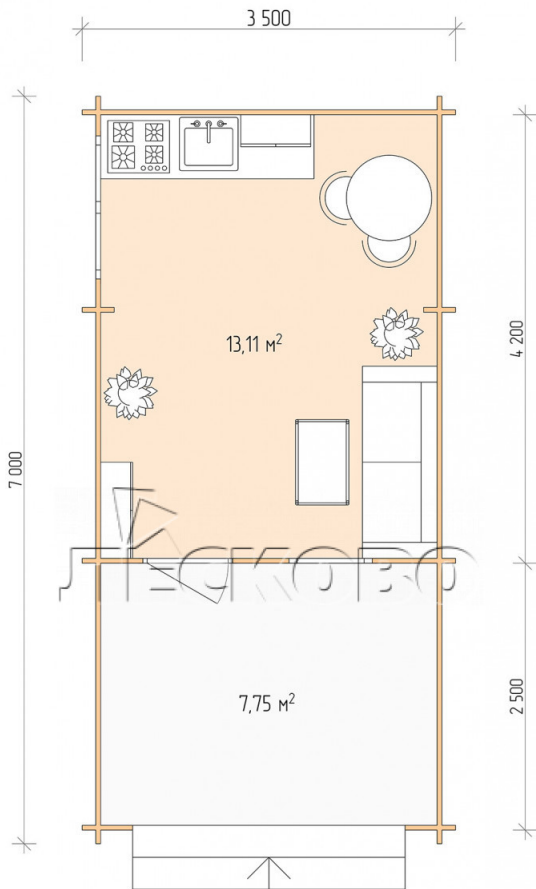

## Log Cabin "DSV" series 3.5×4.5

Project Dimensions

3.5 × 4.5 / 21.5 m<sup>2</sup>

Цена

**4,514 €**

# Разрез

# House Kit

- Wall kit: 44 × 145mm mini-chamber drying chamber with bowls for the project. The material of the tree is spruce, pine (GOST 8486). Humidity 12-14%. The height of the walls is 2.16 m;
- Logs, lower harness: board 45 × 145 mm chamber drying 10-12%;
- Floors: floorboard 35 mm, Chamber drying;
- Ceiling: imitation of a bar 20 × 135 mm, Chamber drying;
- Wooden windows, glass 4 mm, Single. Treatment with a colorless antiseptic. Hardware;