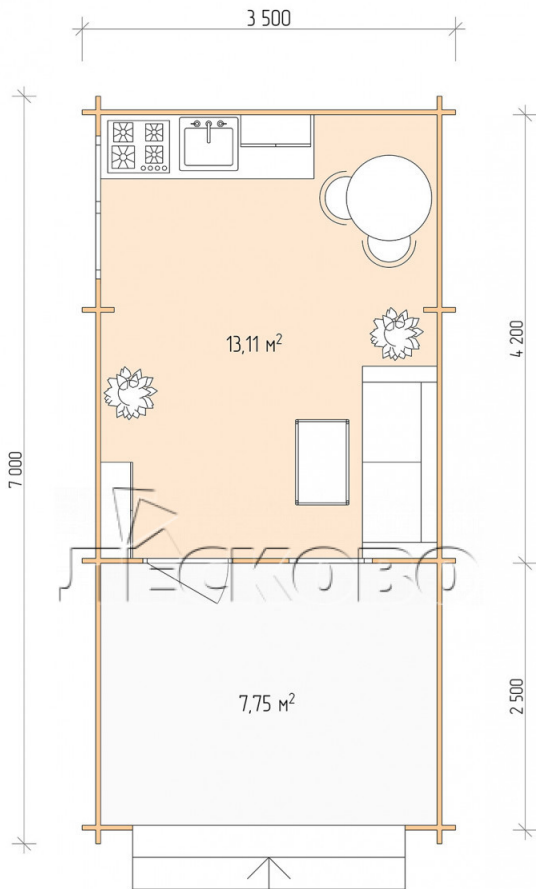

Log Cabin "DSV" series 3.5×4.5

Project Dimensions

3.5 × 4.5 / 21.5 m²

Цена

4,546 €

Timber

45 mm

65 mm
+ 962 €

Assembling a house kit

No assembly required

Assembly required
+ 1,136 €

Project planning

Разрез

House Kit

- Wall kit: 44 × 145mm mini-chamber drying chamber with bowls for the project. The material of the tree is spruce, pine (GOST 8486). Humidity 12-14%. The height of the walls is 2.16 m;
- Logs, lower harness: board 45 × 145 mm chamber drying 10-12%;
- Floors: floorboard 35 mm, Chamber drying;
- Ceiling: imitation of a bar 20 × 135 mm, Chamber drying;
- Wooden windows, glass 4 mm, Single. Treatment with a colorless antiseptic. Hardware;

0.87×0.78 м.1 шт.

1.34×0.91 м.1 шт.

- Wooden doors;

0.84×1.885 м.
glass.1 шт.

7. Platbands: dry planed board 20 × 100 mm;

8. Roof: shingles.

9. Skirting board 35 mm.

+7 (4942) 499-770