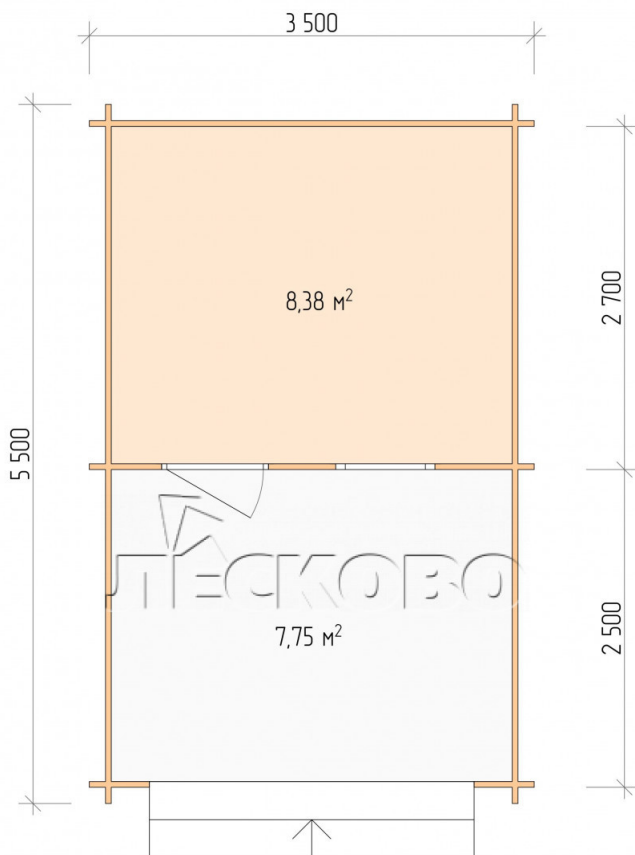

Log Cabin "DSV" series 3.5×3

Project Dimensions

3.5 × 3 / 16.7 m²

Цена

3,669 €

Timber

45 mm

65 mm
+ 831 €

Assembling a house kit

No assembly required

Assembly required
+ 917 €

Project planning

Разрез

House Kit

- Wall kit: 44 × 145mm mini-chamber drying chamber with bowls for the project. The material of the tree is spruce, pine (GOST 8486). Humidity 12-14%. The height of the walls is 2.16 m;
- Logs, lower harness: board 45 × 145 mm chamber drying 10-12%;
- Floors: floorboard 35 mm, Chamber drying;
- Ceiling: imitation of a bar 20 × 135 mm, Chamber drying;
- Wooden windows, glass 4 mm, Single. Treatment with a colorless antiseptic. Hardware;

0.87×0.78 м.1 шт.

- Wooden doors;

0.84×1.885 м.
glass.1 шт.

7. Platbands: dry planed board 20 × 100 mm;

8. Roof: shingles.

9. Skirting board 35 mm.

+7 (4942) 499-770

156014, г. Кострома, ул. Базовая, д. 8