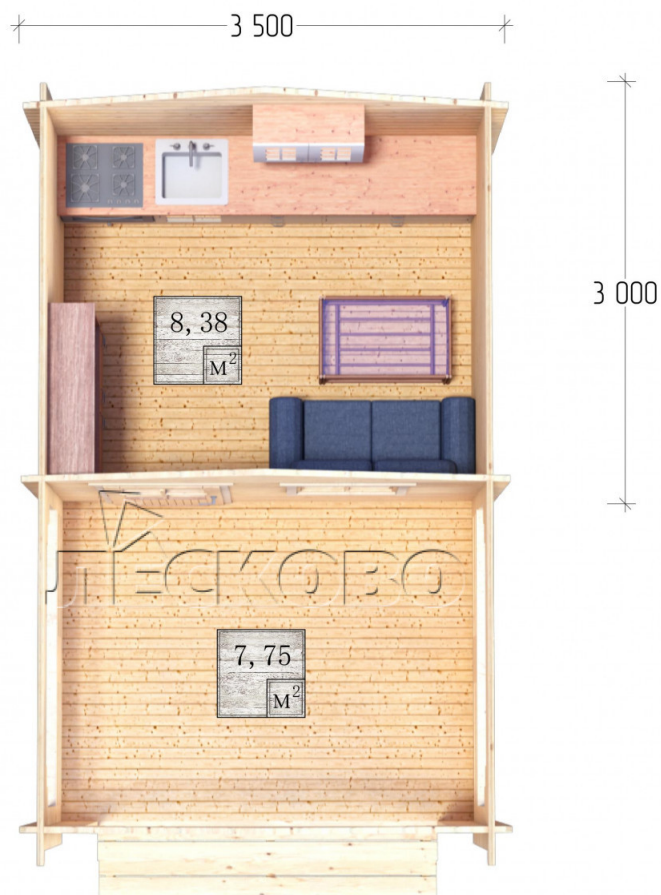

Log Cabin "DSV" series 3.5×3

Project Dimensions

3.5 × 3 / 16.7 m²

Цена

3,669 €

Timber

45 mm

65 mm
+ 831 €

Assembling a house kit

No assembly required

Assembly required
+ 917 €

Project planning

Разрез

House Kit

- Wall kit: 44 × 145mm mini-chamber drying chamber with bowls for the project. The material of the tree is spruce, pine (GOST 8486). Humidity 12-14%. The height of the walls is 2.16 m;
- Logs, lower harness: board 45 × 145 mm chamber drying 10-12%;
- Floors: floorboard 35 mm, Chamber drying;
- Ceiling: imitation of a bar 20 × 135 mm, Chamber drying;
- Wooden windows, glass 4 mm, Single. Treatment with a colorless antiseptic. Hardware;

0.87×0.78 м.1 шт.

- Wooden doors;

0.84×1.885 м.
glass.1 шт.

7. Platbands: dry planed board 20 × 100 mm;

8. Roof: shingles.

9. Skirting board 35 mm.

+7 (4942) 499-770

156014, г. Кострома, ул. Базовая, д. 8