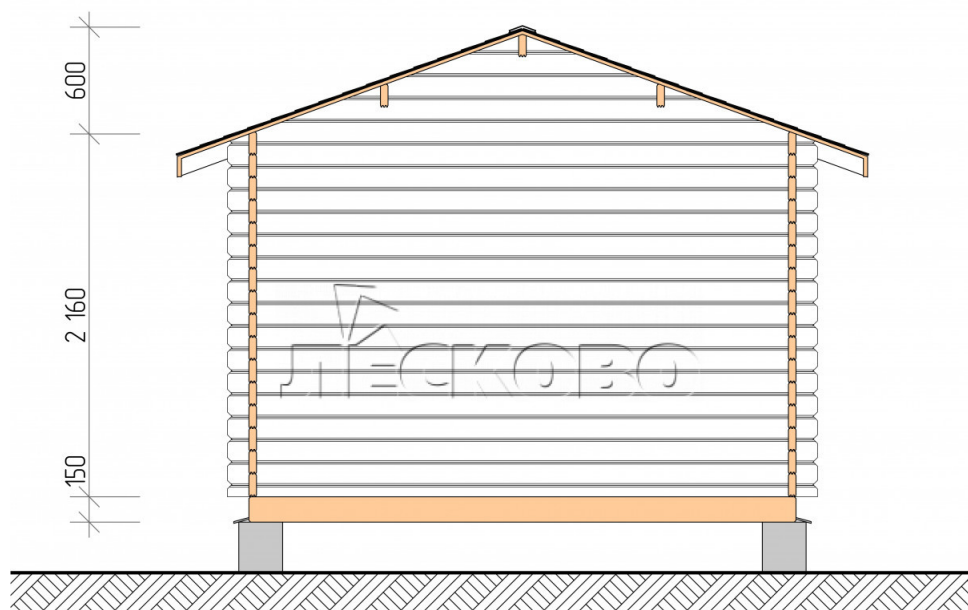

Log Cabin "DSV" series 3.5×3

Project Dimensions

3.5 × 3 / 16.7 m²

Цена

3,659 €

Timber

45 mm

65 mm
+ 828 €

Assembling a house kit

No assembly required

Assembly required
+ 915 €

Project planning

Разрез

House Kit

- Wall kit: 44 × 145mm mini-chamber drying chamber with bowls for the project. The material of the tree is spruce, pine (GOST 8486). Humidity 12-14%. The height of the walls is 2.16 m;
- Logs, lower harness: board 45 × 145 mm chamber drying 10-12%;
- Floors: floorboard 35 mm, Chamber drying;
- Ceiling: imitation of a bar 20 × 135 mm, Chamber drying;
- Wooden windows, glass 4 mm, Single. Treatment with a colorless antiseptic. Hardware;