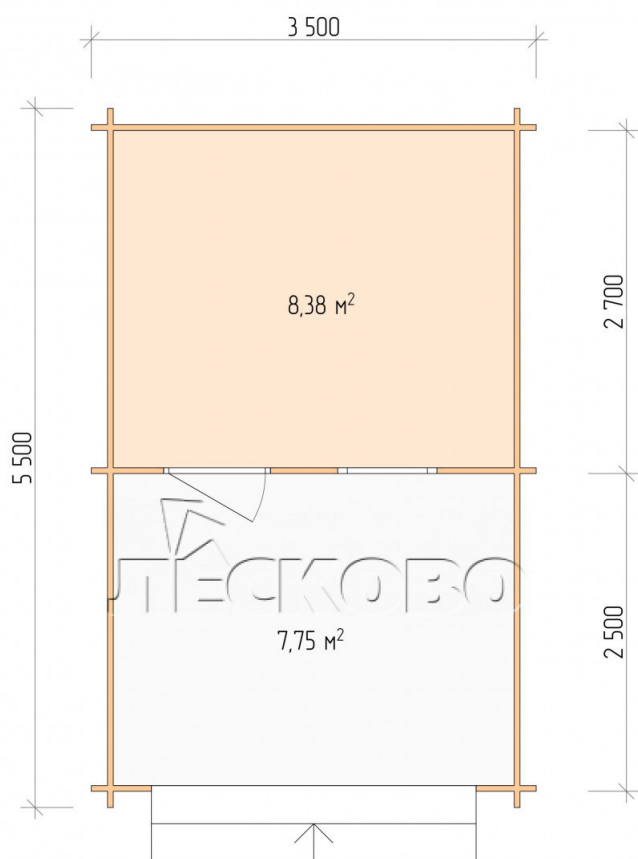

Log Cabin "DSV" series 3.5×3

Project Dimensions

3.5 × 3 / 16.7 m²

Цена

3,659 €

Timber

45 mm

65 mm
+ 828 €

Assembling a house kit

No assembly required

Assembly required
+ 915 €

Project planning

Разрез

House Kit

- Wall kit: 44 × 145mm mini-chamber drying chamber with bowls for the project. The material of the tree is spruce, pine (GOST 8486). Humidity 12-14%. The height of the walls is 2.16 m;
- Logs, lower harness: board 45 × 145 mm chamber drying 10-12%;
- Floors: floorboard 35 mm, Chamber drying;
- Ceiling: imitation of a bar 20 × 135 mm, Chamber drying;
- Wooden windows, glass 4 mm, Single. Treatment with a colorless antiseptic. Hardware;

0.87×0.78 м.1 шт.

- Wooden doors;

0.84×1.885 м.
glass.1 шт.

7. Platbands: dry planed board 20 × 100 mm;

8. Roof: shingles.

9. Skirting board 35 mm.

+7 (4942) 499-770

156014, г. Кострома, ул. Базовая, д. 8