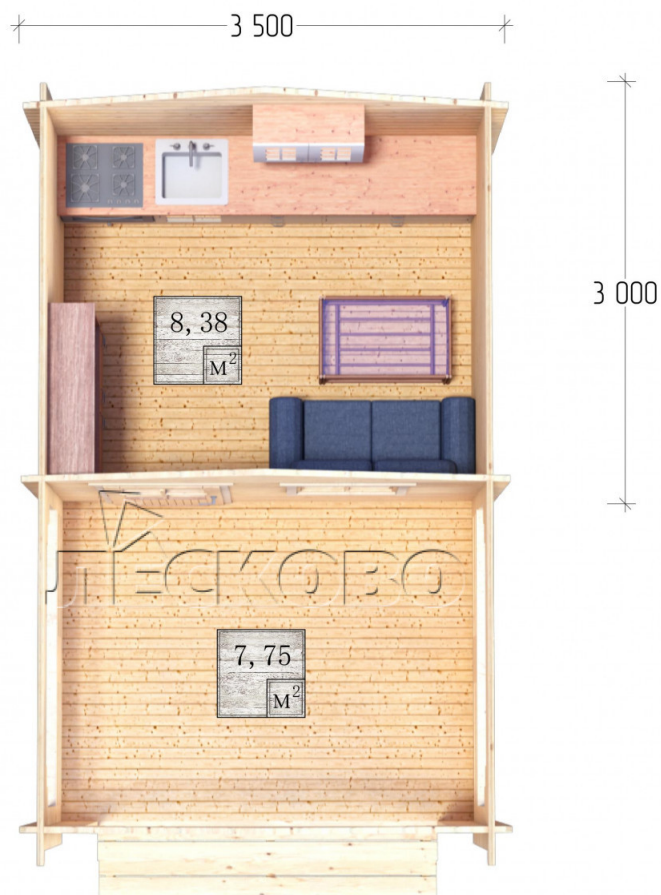

Log Cabin "DSV" series 3.5×3

Project Dimensions

3.5 × 3 / 16.7 m²

Цена

3,659 €

Timber

45 mm

65 mm
+ 828 €

Assembling a house kit

No assembly required

Assembly required
+ 915 €

Project planning

Разрез

House Kit

- Wall kit: 44 × 145mm mini-chamber drying chamber with bowls for the project. The material of the tree is spruce, pine (GOST 8486). Humidity 12-14%. The height of the walls is 2.16 m;
- Logs, lower harness: board 45 × 145 mm chamber drying 10-12%;
- Floors: floorboard 35 mm, Chamber drying;
- Ceiling: imitation of a bar 20 × 135 mm, Chamber drying;
- Wooden windows, glass 4 mm, Single. Treatment with a colorless antiseptic. Hardware;

0.87×0.78 м.1 шт.

- Wooden doors;

0.84×1.885 м.
glass.1 шт.

7. Platbands: dry planed board 20 × 100 mm;

8. Roof: shingles.

9. Skirting board 35 mm.

+7 (4942) 499-770

156014, г. Кострома, ул. Базовая, д. 8