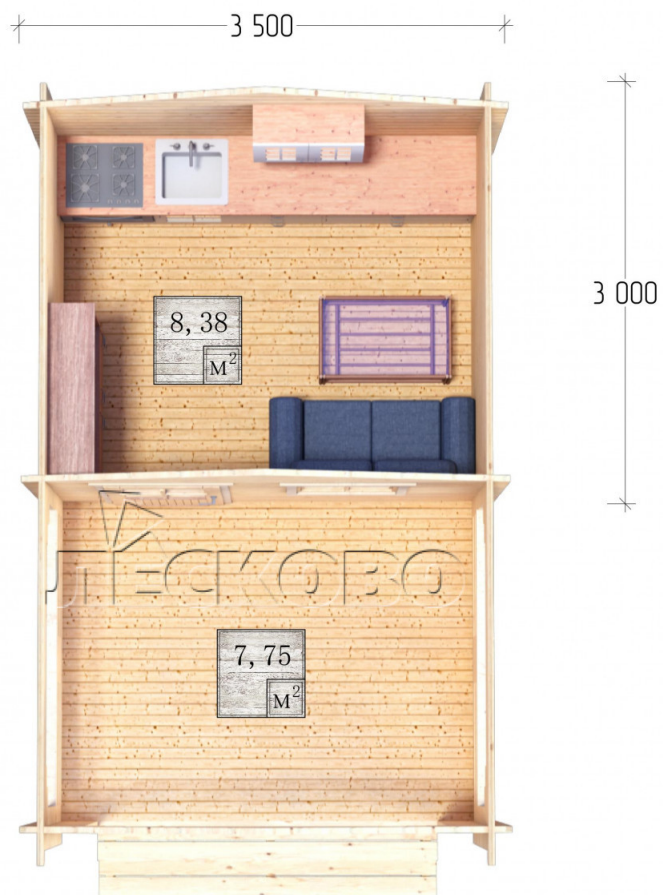

Project planning