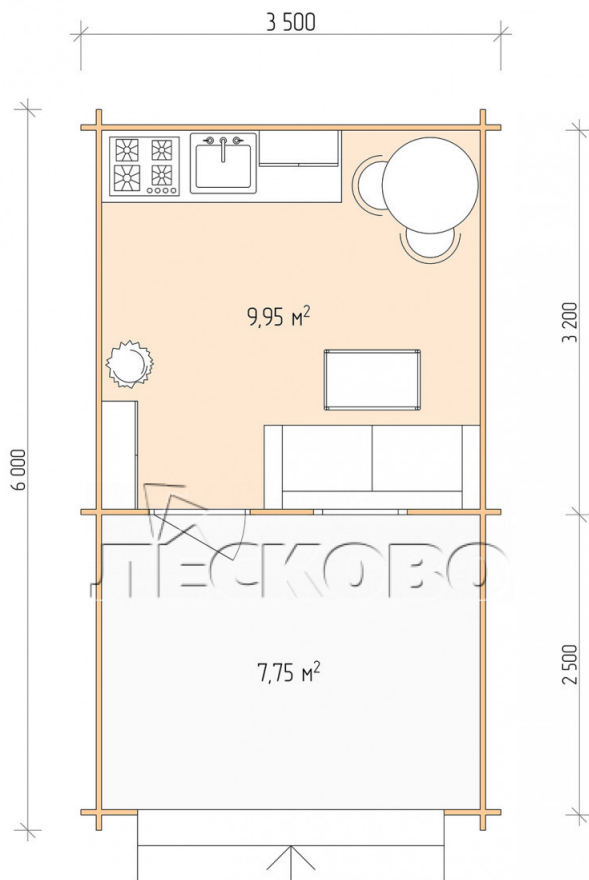

Log Cabin "DSV" series 3.5×3.5

Project Dimensions

3.5 × 3.5 / 18.2 m²

Цена

3,823 €

Timber

45 mm

65 mm
+ 831 €

Assembling a house kit

No assembly required

Assembly required
+ 956 €

Project planning

Разрез

House Kit

- Wall kit: 44 × 145mm mini-chamber drying chamber with bowls for the project. The material of the tree is spruce, pine (GOST 8486). Humidity 12-14%. The height of the walls is 2.16 m;
- Logs, lower harness: board 45 × 145 mm chamber drying 10-12%;
- Floors: floorboard 35 mm, Chamber drying;
- Ceiling: imitation of a bar 20 × 135 mm, Chamber drying;
- Wooden windows, glass 4 mm, Single. Treatment with a colorless antiseptic. Hardware;

0.87×0.78 м.1 шт.

- Wooden doors;

0.84×1.885 м.
glass.1 шт.

7. Platbands: dry planed board 20 × 100 mm;

8. Roof: shingles.

9. Skirting board 35 mm.

+7 (4942) 499-770

156014, г. Кострома, ул. Базовая, д. 8