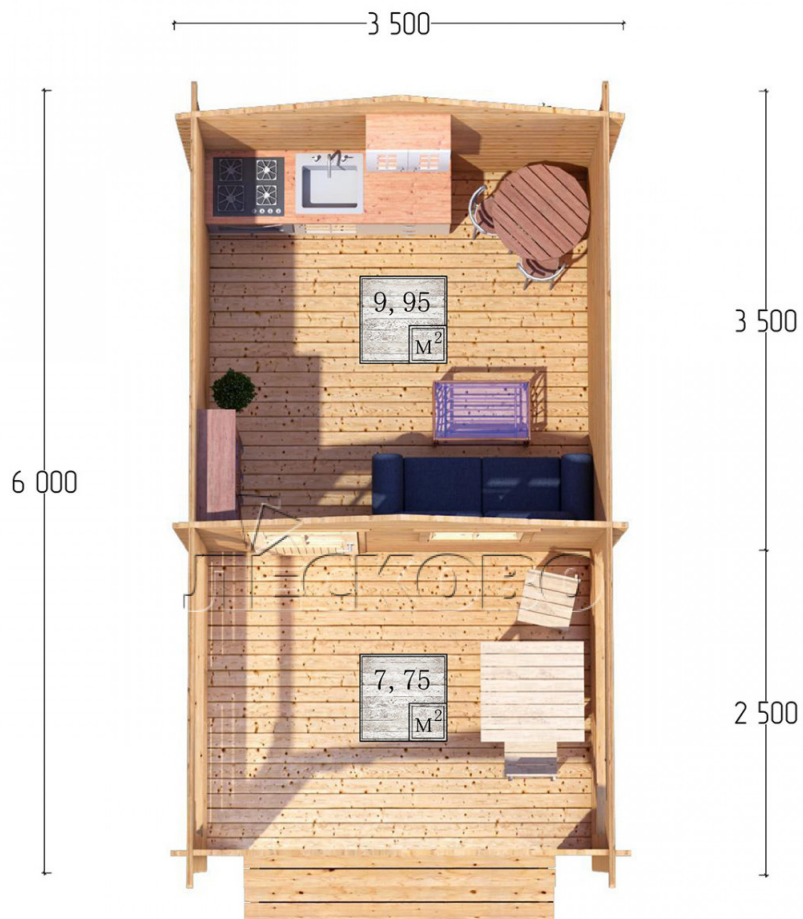

Log Cabin "DSV" series 3.5×3.5

Project Dimensions

3.5 × 3.5 / 18.2 m²

Цена

3,796 €

Timber

45 mm

65 mm
+ 826 €

Assembling a house kit

No assembly required

Assembly required
+ 949 €

Project planning

Разрез

House Kit

- Wall kit: 44 × 145mm mini-chamber drying chamber with bowls for the project. The material of the tree is spruce, pine (GOST 8486). Humidity 12-14%. The height of the walls is 2.16 m;
- Logs, lower harness: board 45 × 145 mm chamber drying 10-12%;
- Floors: floorboard 35 mm, Chamber drying;
- Ceiling: imitation of a bar 20 × 135 mm, Chamber drying;
- Wooden windows, glass 4 mm, Single. Treatment with a colorless antiseptic. Hardware;

0.87×0.78 м.1 шт.

- Wooden doors;

0.84×1.885 м.
glass.1 шт.

7. Platbands: dry planed board 20 × 100 mm;

8. Roof: shingles.

9. Skirting board 35 mm.

+7 (4942) 499-770

156014, г. Кострома, ул. Базовая, д. 8