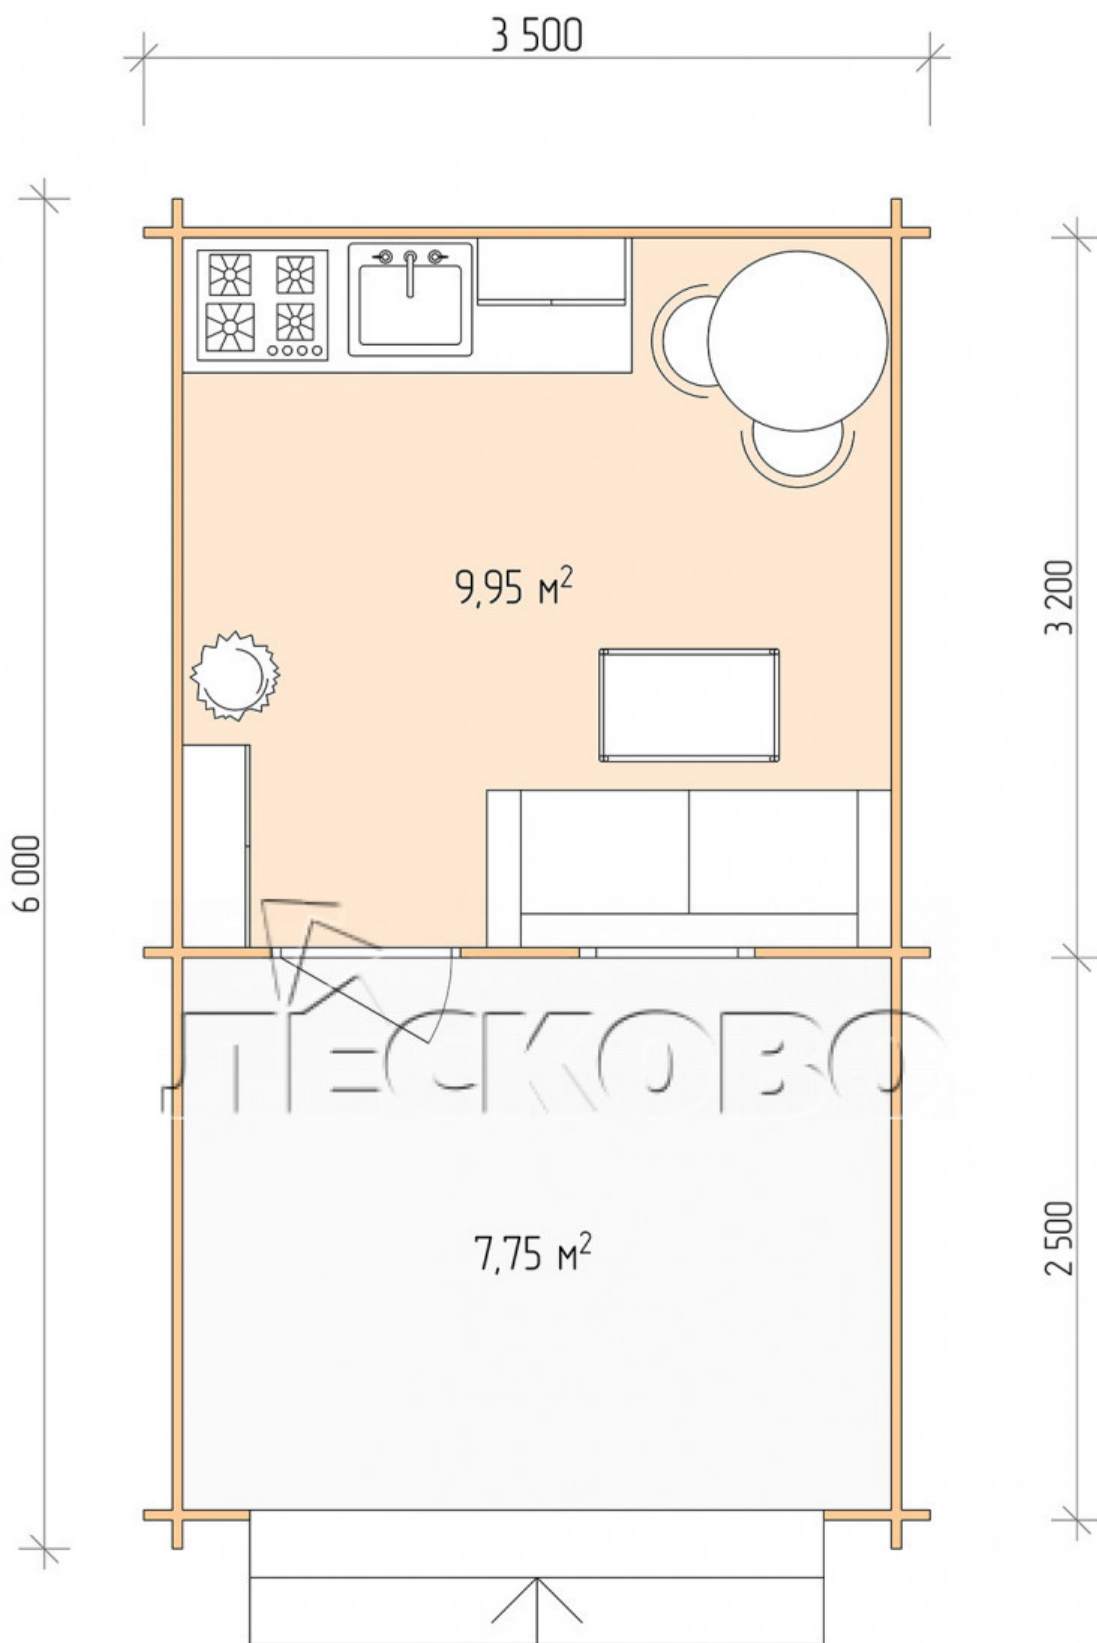

## Log Cabin "DSV" series 3.5×3.5

Project Dimensions

3.5 × 3.5 / 18.2 m<sup>2</sup>

Full house set

**2,674 €**

### Timber

45 MM

65 MM  
+ 579 €

# Разрез

## House Kit

- Wall kit: 44 × 145mm mini-chamber drying chamber with bowls for the project. The material of the tree is spruce, pine (GOST 8486). Humidity 12-14%. The height of the walls is 2.16 m;

- Logs, lower harness: board 45 × 145 mm chamber drying 10-12%;
- Floors: floorboard 35 mm, Chamber drying;
- Ceiling: imitation of a bar 20 × 135 mm, Chamber drying;
- Wooden windows, glass 4 mm, Single. Treatment with a colorless antiseptic. Hardware;