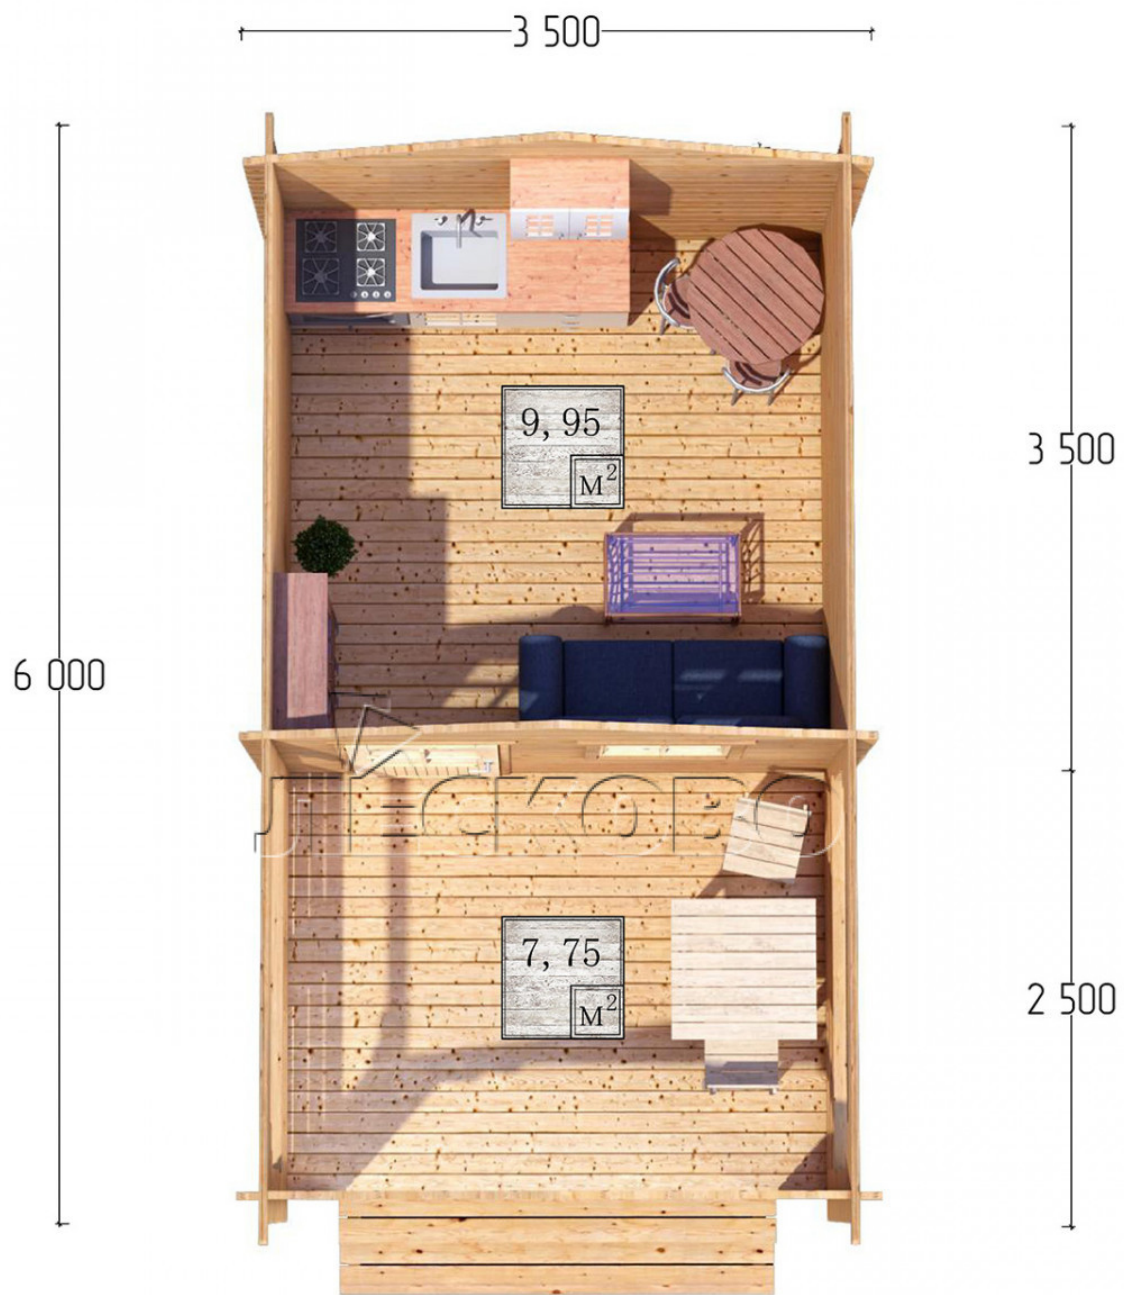

## Log Cabin "DSV" series 3.5×3.5

Project Dimensions

3.5 × 3.5 / 18.2 m<sup>2</sup>

Full house set

**2,674 €**

### Timber

45 MM

65 MM  
+ 579 €

# Разрез

## House Kit

- Wall kit: 44 × 145mm mini-chamber drying chamber with bowls for the project. The material of the tree is spruce, pine (GOST 8486). Humidity 12-14%. The height of the walls is 2.16 m;

- Logs, lower harness: board 45 × 145 mm chamber drying 10-12%;
- Floors: floorboard 35 mm, Chamber drying;
- Ceiling: imitation of a bar 20 × 135 mm, Chamber drying;
- Wooden windows, glass 4 mm, Single. Treatment with a colorless antiseptic. Hardware;