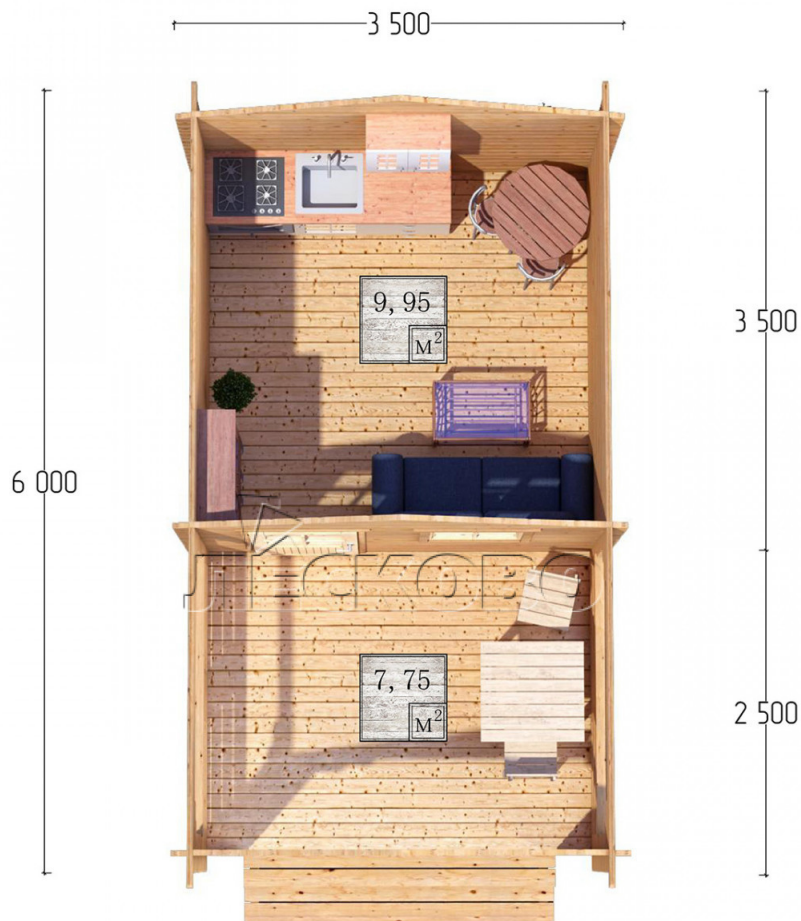

Log Cabin "DSV" series 3.5×3.5

Project Dimensions

3.5 × 3.5 / 18.2 m²

Цена

3,823 €

Timber

45 mm

65 mm
+ 831 €

Assembling a house kit

No assembly required

Assembly required
+ 956 €

Project planning

Разрез

House Kit

- Wall kit: 44 × 145mm mini-chamber drying chamber with bowls for the project. The material of the tree is spruce, pine (GOST 8486). Humidity 12-14%. The height of the walls is 2.16 m;
- Logs, lower harness: board 45 × 145 mm chamber drying 10-12%;
- Floors: floorboard 35 mm, Chamber drying;
- Ceiling: imitation of a bar 20 × 135 mm, Chamber drying;
- Wooden windows, glass 4 mm, Single. Treatment with a colorless antiseptic. Hardware;

0.87×0.78 м.1 шт.

- Wooden doors;

0.84×1.885 м.
glass.1 шт.

7. Platbands: dry planed board 20 × 100 mm;

8. Roof: shingles.

9. Skirting board 35 mm.

+7 (4942) 499-770

156014, г. Кострома, ул. Базовая, д. 8