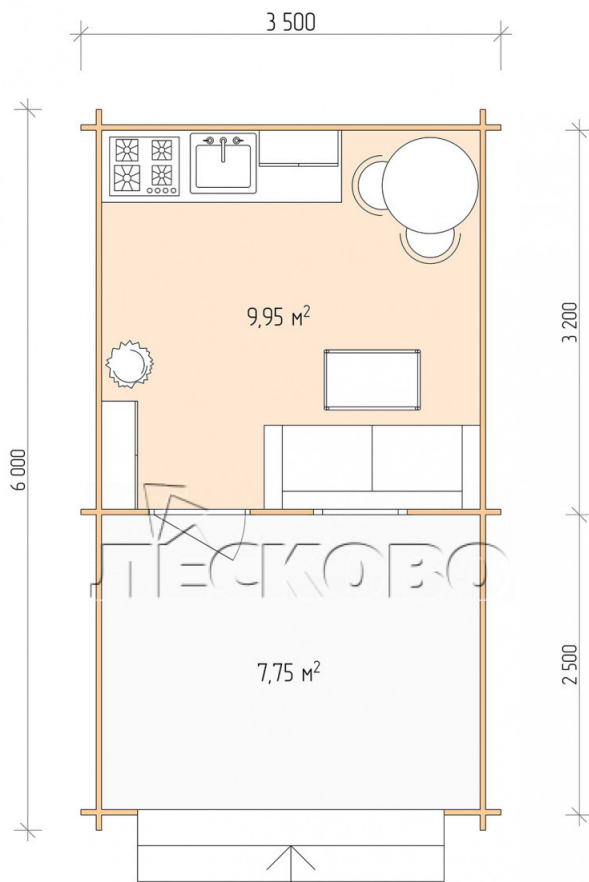

Log Cabin "DSV" series 3.5×3.5

Project Dimensions

3.5 × 3.5 / 18.2 m²

Цена

3,796 €

Timber

45 mm

65 mm
+ 826 €

Assembling a house kit

No assembly required

Assembly required
+ 949 €

Project planning

Разрез

House Kit

- Wall kit: 44 × 145mm mini-chamber drying chamber with bowls for the project. The material of the tree is spruce, pine (GOST 8486). Humidity 12-14%. The height of the walls is 2.16 m;
- Logs, lower harness: board 45 × 145 mm chamber drying 10-12%;
- Floors: floorboard 35 mm, Chamber drying;
- Ceiling: imitation of a bar 20 × 135 mm, Chamber drying;
- Wooden windows, glass 4 mm, Single. Treatment with a colorless antiseptic. Hardware;

0.87×0.78 м.1 шт.

- Wooden doors;

0.84×1.885 м.
glass.1 шт.

7. Platbands: dry planed board 20 × 100 mm;

8. Roof: shingles.

9. Skirting board 35 mm.

+7 (4942) 499-770

156014, г. Кострома, ул. Базовая, д. 8