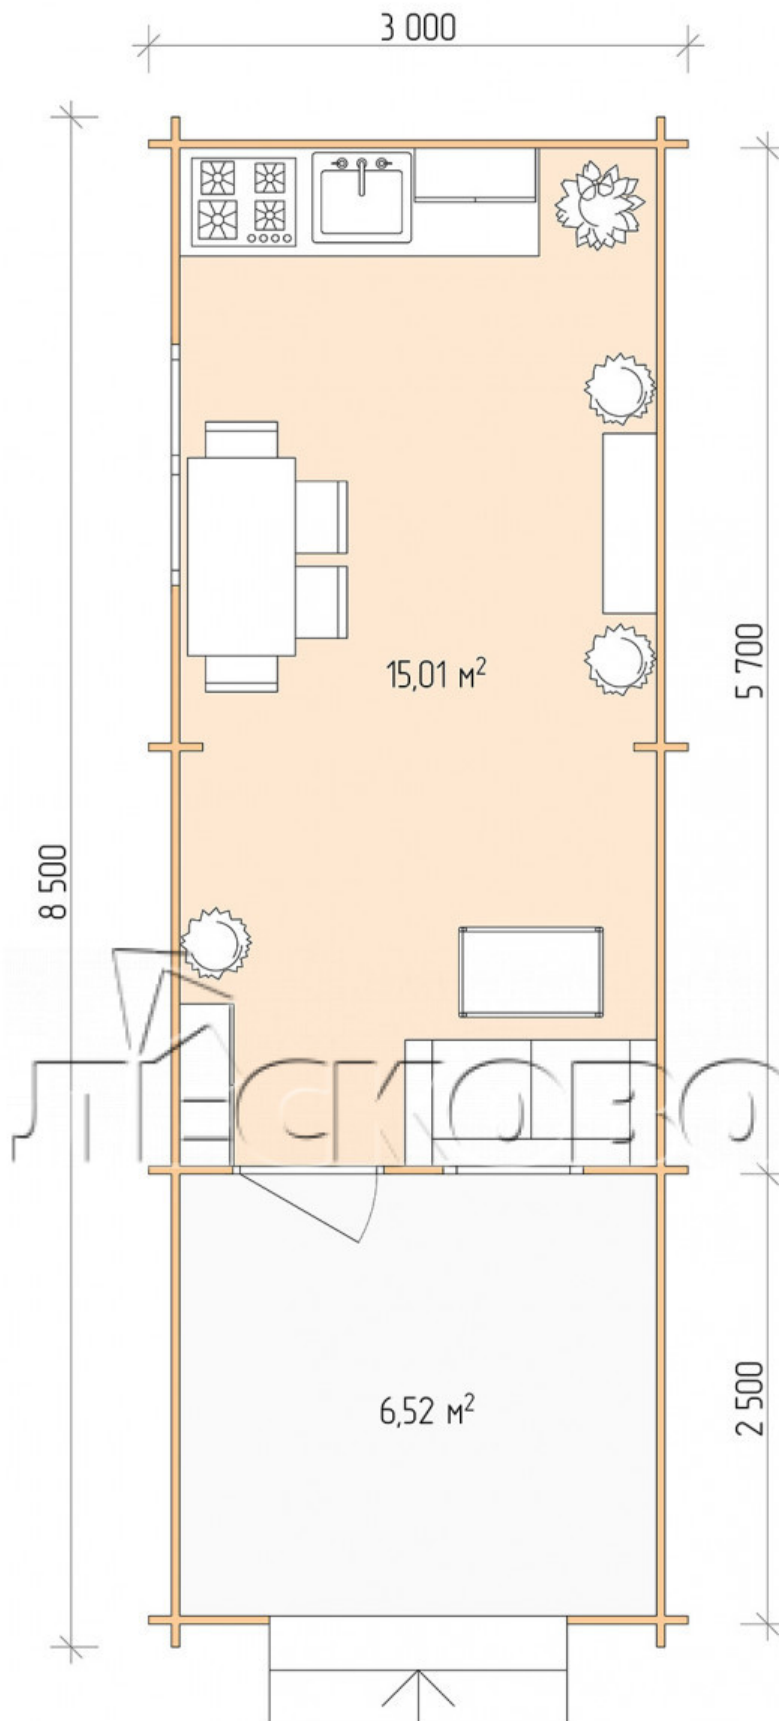

Log Cabin "DSV" series 3×6

Project Dimensions

3 × 6 / 22.2 m²

Full house set

3,493 €

Timber

45 MM

65 MM
+ 771 €

Project planning

3 000

8 500

6 000

2 500

Разрез

House Kit

- Wall kit: 44 × 145mm mini-chamber drying chamber with bowls for the project. The material of the tree is spruce, pine (GOST 8486). Humidity 12-14%. The height of the walls is 2.16 m;

- Logs, lower harness: board 45 × 145 mm chamber drying 10-12%;
- Floors: floorboard 35 mm, Chamber drying;
- Ceiling: imitation of a bar 20 × 135 mm, Chamber drying;
- Wooden windows, glass 4 mm, Single. Treatment with a colorless antiseptic. Hardware;

0.87×0.78 м.1 шт.

1.34×0.91 м.1 шт.

- Wooden doors;

0.84×1.885 м.

glass.1 шт.

7. Platbands: dry planed board 20 × 100 mm;

8. Roof: shingles.

9. Skirting board 35 mm.