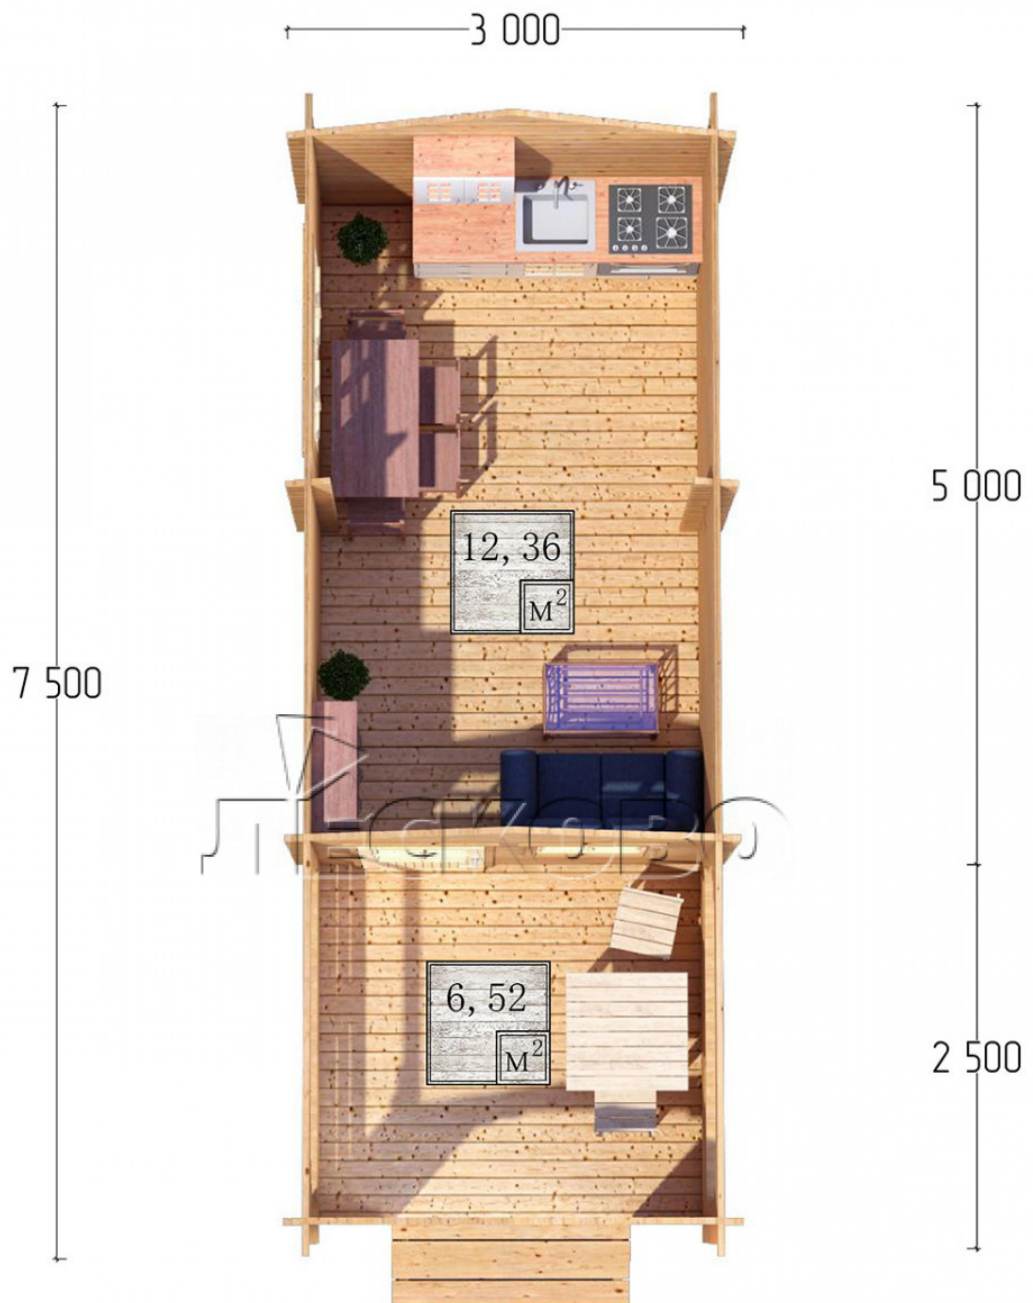

## Log Cabin "DSV" series 3x5

Project Dimensions

3 × 5 / 19.5 m<sup>2</sup>

Full house set

**3,273 €**

### Timber

45 MM

65 MM  
+ 709 €

# Разрез

## House Kit

- Wall kit: 44 × 145mm mini-chamber drying chamber with bowls for the project. The material of the tree is spruce, pine (GOST 8486). Humidity 12-14%. The height of the walls is 2.16 m;

- Logs, lower harness: board 45 × 145 mm chamber drying 10-12%;
- Floors: floorboard 35 mm, Chamber drying;
- Ceiling: imitation of a bar 20 × 135 mm, Chamber drying;
- Wooden windows, glass 4 mm, Single. Treatment with a colorless antiseptic. Hardware;