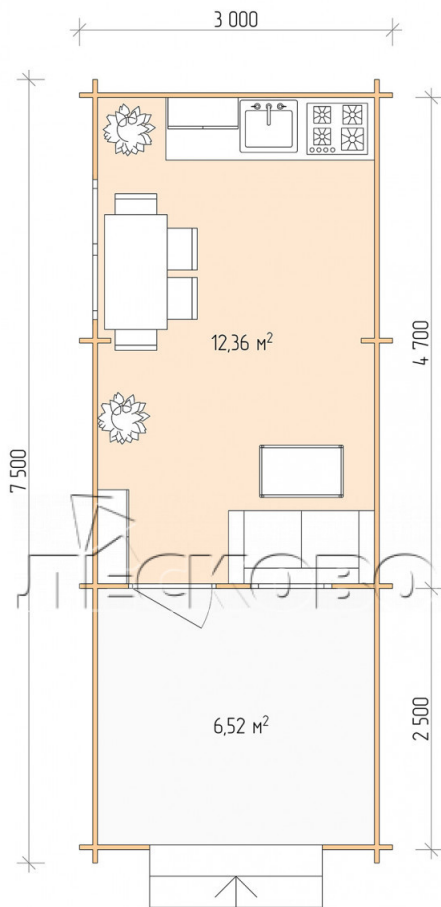

Log Cabin "DSV" series 3x5

Project Dimensions

3 × 5 / 19.5 m²

Цена

4,684 €

Timber

45 mm

65 mm
+ 1,009 €

Assembling a house kit

No assembly required

Assembly required
+ 1,171 €

Project planning

Разрез

House Kit

- Wall kit: 44 × 145mm mini-chamber drying chamber with bowls for the project. The material of the tree is spruce, pine (GOST 8486). Humidity 12-14%. The height of the walls is 2.16 m;
- Logs, lower harness: board 45 × 145 mm chamber drying 10-12%;
- Floors: floorboard 35 mm, Chamber drying;
- Ceiling: imitation of a bar 20 × 135 mm, Chamber drying;
- Wooden windows, glass 4 mm, Single. Treatment with a colorless antiseptic. Hardware;

0.87×0.78 м.1 шт.

1.34×0.91 м.1 шт.

- Wooden doors;

0.84×1.885 м.
glass.1 шт.

7. Platbands: dry planed board 20 × 100 mm;

8. Roof: shingles.

9. Skirting board 35 mm.

+7 (4942) 499-770