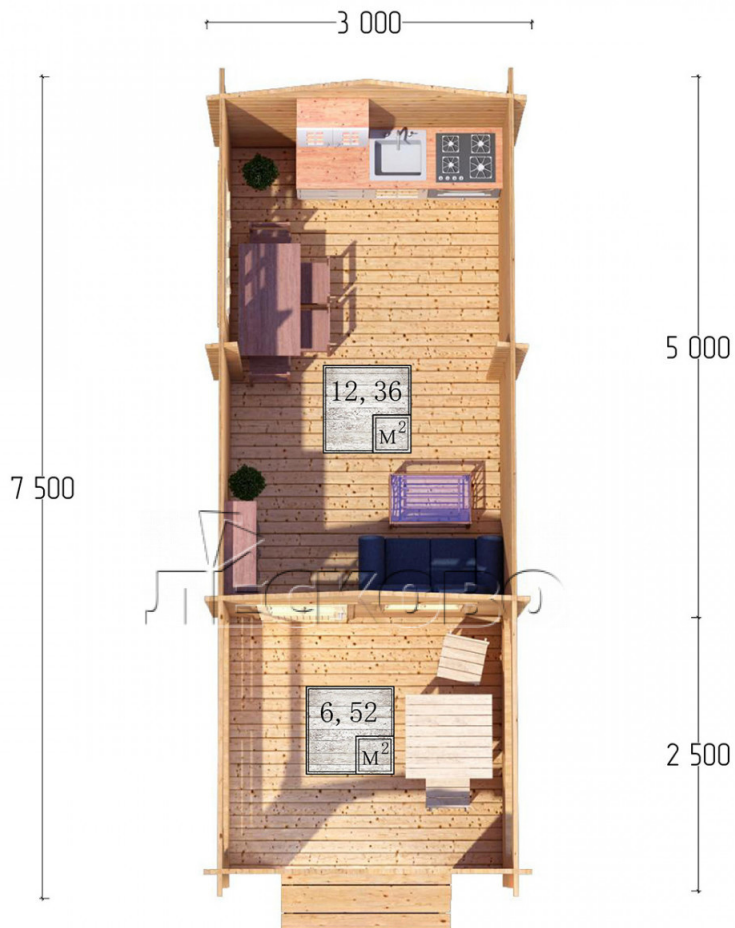

Log Cabin "DSV" series 3x5

Project Dimensions

3 × 5 / 19.5 m²

Цена

4,684 €

Timber

45 mm

65 mm
+ 1,009 €

Assembling a house kit

No assembly required

Assembly required
+ 1,171 €

Project planning

Разрез

House Kit

- Wall kit: 44 × 145mm mini-chamber drying chamber with bowls for the project. The material of the tree is spruce, pine (GOST 8486). Humidity 12-14%. The height of the walls is 2.16 m;
- Logs, lower harness: board 45 × 145 mm chamber drying 10-12%;
- Floors: floorboard 35 mm, Chamber drying;
- Ceiling: imitation of a bar 20 × 135 mm, Chamber drying;
- Wooden windows, glass 4 mm, Single. Treatment with a colorless antiseptic. Hardware;

0.87×0.78 м.1 шт.

1.34×0.91 м.1 шт.

- Wooden doors;

0.84×1.885 м.
glass.1 шт.

7. Platbands: dry planed board 20 × 100 mm;

8. Roof: shingles.

9. Skirting board 35 mm.

+7 (4942) 499-770