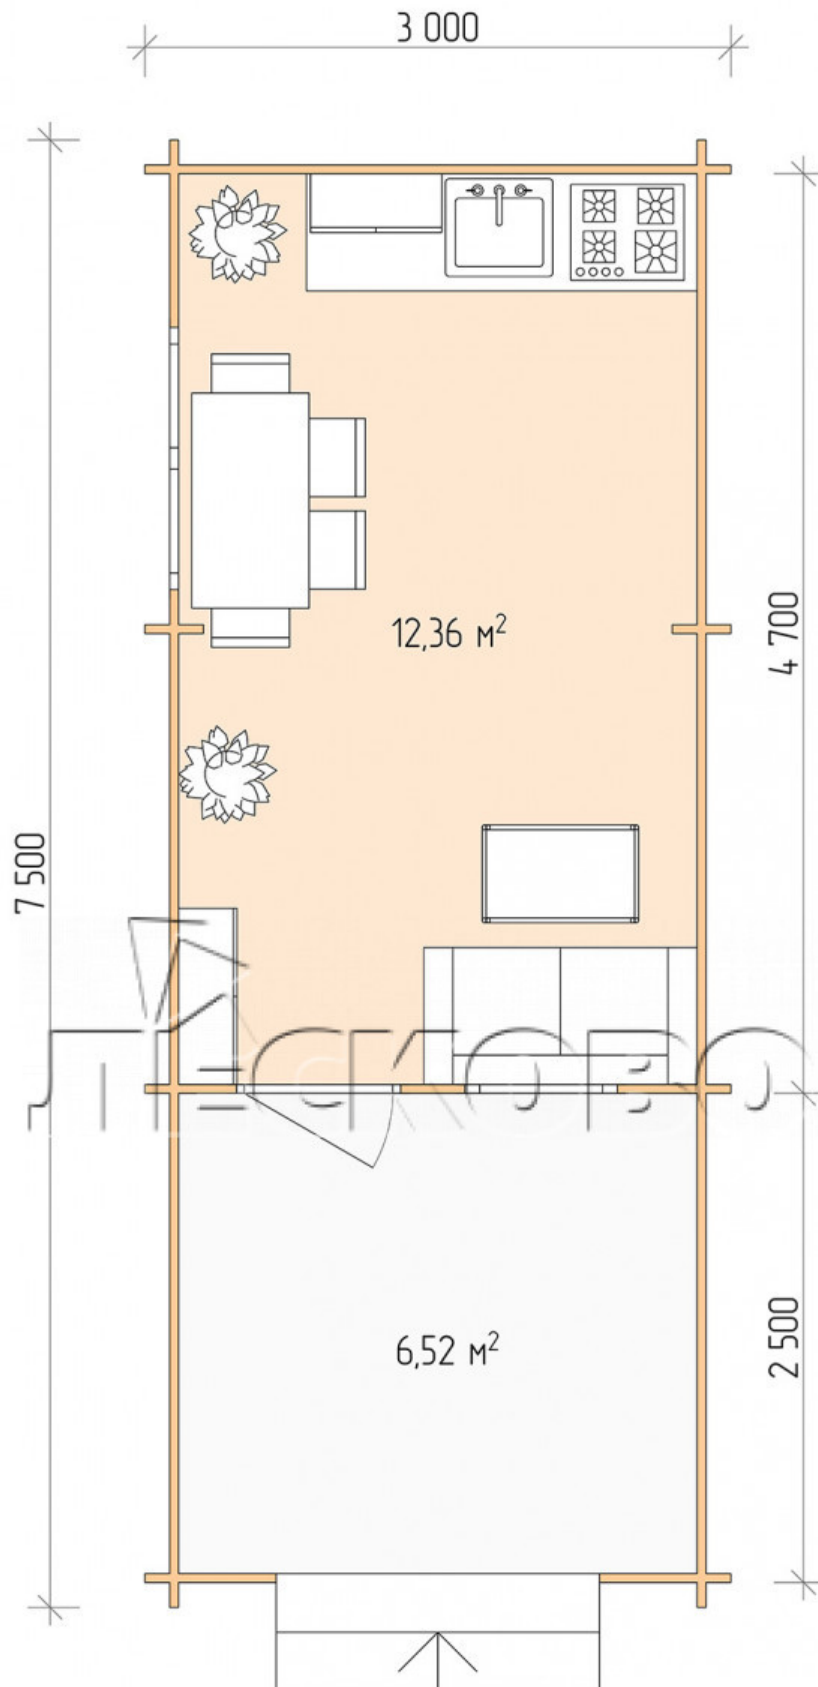

## Log Cabin "DSV" series 3x5

Project Dimensions

3 × 5 / 19.5 m<sup>2</sup>

Full house set

**3,273 €**

### Timber

45 MM

65 MM  
+ 709 €

# Разрез

## House Kit

- Wall kit: 44 × 145mm mini-chamber drying chamber with bowls for the project. The material of the tree is spruce, pine (GOST 8486). Humidity 12-14%. The height of the walls is 2.16 m;

- Logs, lower harness: board 45 × 145 mm chamber drying 10-12%;
- Floors: floorboard 35 mm, Chamber drying;
- Ceiling: imitation of a bar 20 × 135 mm, Chamber drying;
- Wooden windows, glass 4 mm, Single. Treatment with a colorless antiseptic. Hardware;