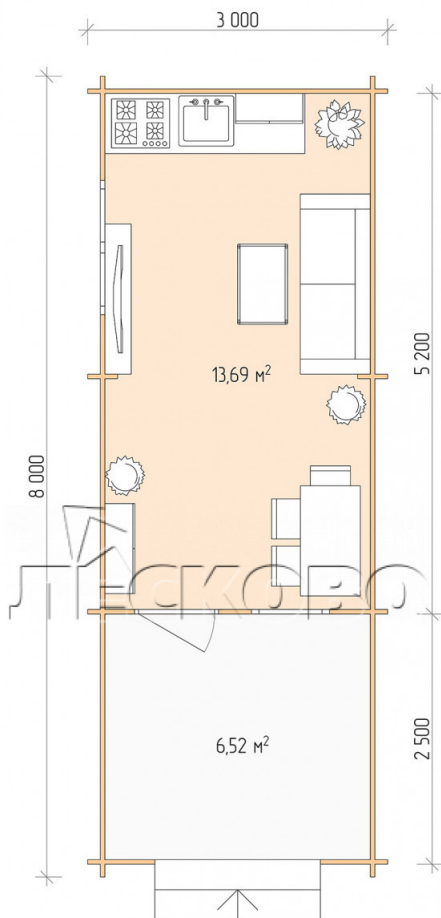

## Log Cabin "DSV" series 3×5.5

Project Dimensions

3 × 5.5 / 20.8 m<sup>2</sup>

Цена

**4,612 €**

# Разрез

# House Kit

- Wall kit: 44 × 145mm mini-chamber drying chamber with bowls for the project. The material of the tree is spruce, pine (GOST 8486). Humidity 12-14%. The height of the walls is 2.16 m;
- Logs, lower harness: board 45 × 145 mm chamber drying 10-12%;
- Floors: floorboard 35 mm, Chamber drying;
- Ceiling: imitation of a bar 20 × 135 mm, Chamber drying;
- Wooden windows, glass 4 mm, Single. Treatment with a colorless antiseptic. Hardware;

0.87×0.78 м.1 шт.

1.34×0.91 м.1 шт.

- Wooden doors;

0.84×1.885 м.  
glass.1 шт.

7. Platbands: dry planed board 20 × 100 mm;

8. Roof: shingles.

9. Skirting board 35 mm.

+7 (4942) 499-770