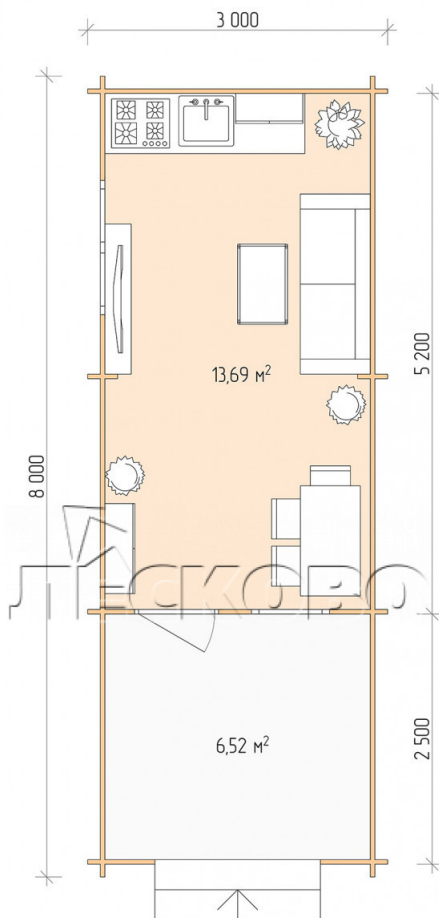

## Log Cabin "DSV" series 3×5.5

Project Dimensions

3 × 5.5 / 20.8 m<sup>2</sup>

Цена

**4,644 €**

# Разрез

# House Kit

- Wall kit: 44 × 145mm mini-chamber drying chamber with bowls for the project. The material of the tree is spruce, pine (GOST 8486). Humidity 12-14%. The height of the walls is 2.16 m;
- Logs, lower harness: board 45 × 145 mm chamber drying 10-12%;
- Floors: floorboard 35 mm, Chamber drying;
- Ceiling: imitation of a bar 20 × 135 mm, Chamber drying;
- Wooden windows, glass 4 mm, Single. Treatment with a colorless antiseptic. Hardware;

0.87×0.78 м.1 шт.

1.34×0.91 м.1 шт.

- Wooden doors;

0.84×1.885 м.  
glass.1 шт.

7. Platbands: dry planed board 20 × 100 mm;

8. Roof: shingles.

9. Skirting board 35 mm.

+7 (4942) 499-770