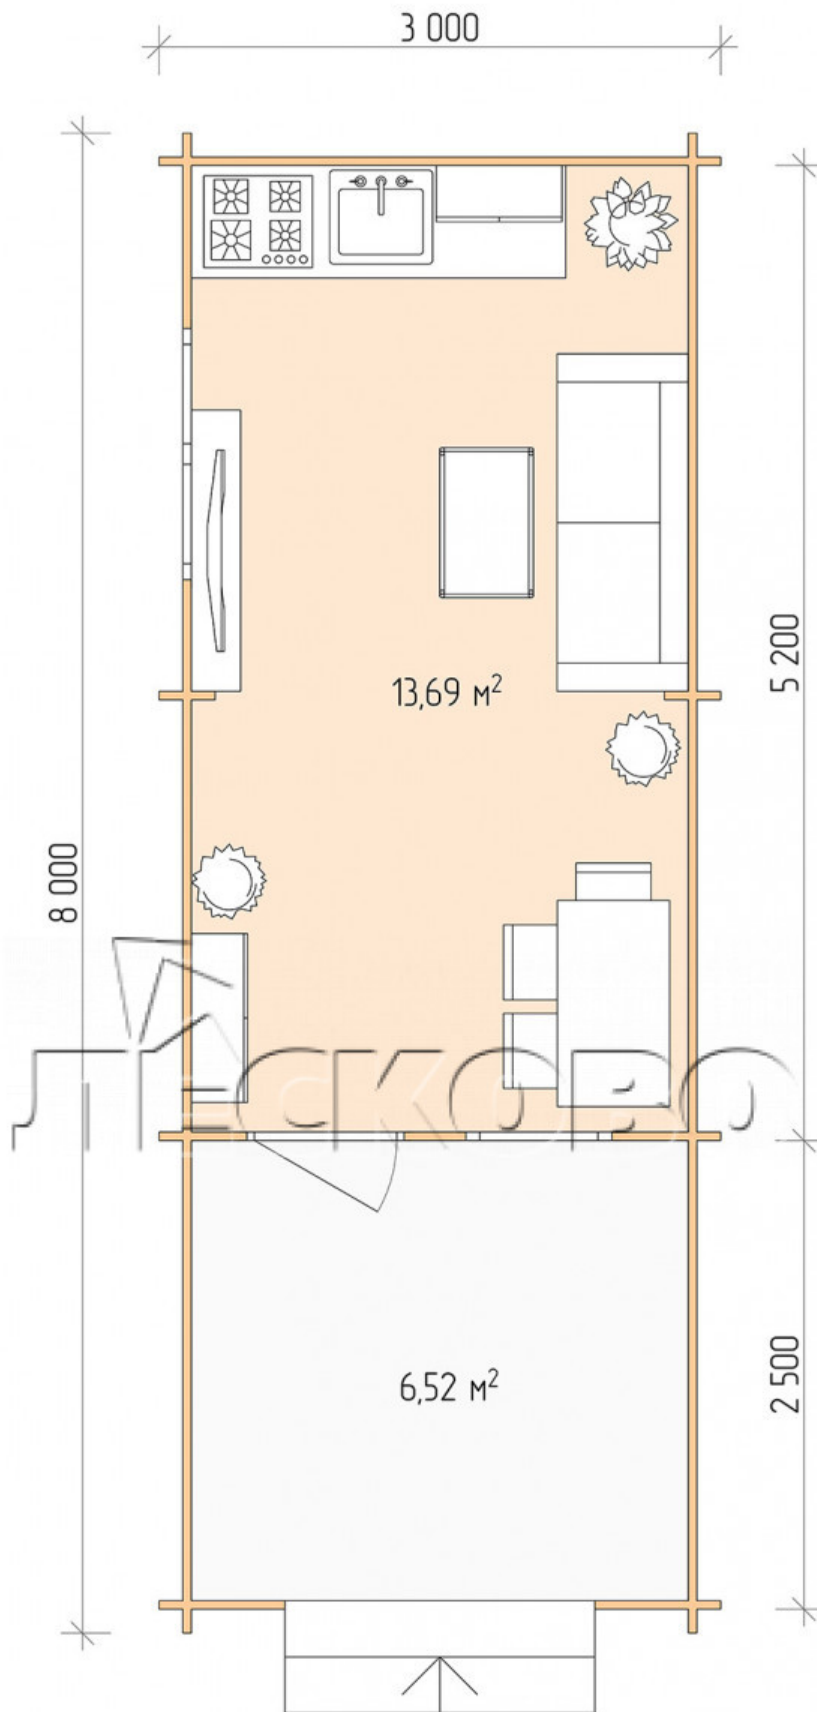

Log Cabin "DSV" series 3×5.5

Project Dimensions

3 × 5.5 / 20.8 m²

Full house set

4,128 €

Timber

45 MM

65 MM
+ 911 €

Project planning

Разрез

House Kit

- Wall kit: 44 × 145mm mini-chamber drying chamber with bowls for the project. The material of the tree is spruce, pine (GOST 8486). Humidity 12-14%. The height of the walls is 2.16 m;

- Logs, lower harness: board 45 × 145 mm chamber drying 10-12%;
- Floors: floorboard 35 mm, Chamber drying;
- Ceiling: imitation of a bar 20 × 135 mm, Chamber drying;
- Wooden windows, glass 4 mm, Single. Treatment with a colorless antiseptic. Hardware;

0.87×0.78 м.1 шт.

1.34×0.91 м.1 шт.

- Wooden doors;

0.84×1.885 м.

glass.1 шт.

7. Platbands: dry planed board 20 × 100 mm;

8. Roof: shingles.

9. Skirting board 35 mm.