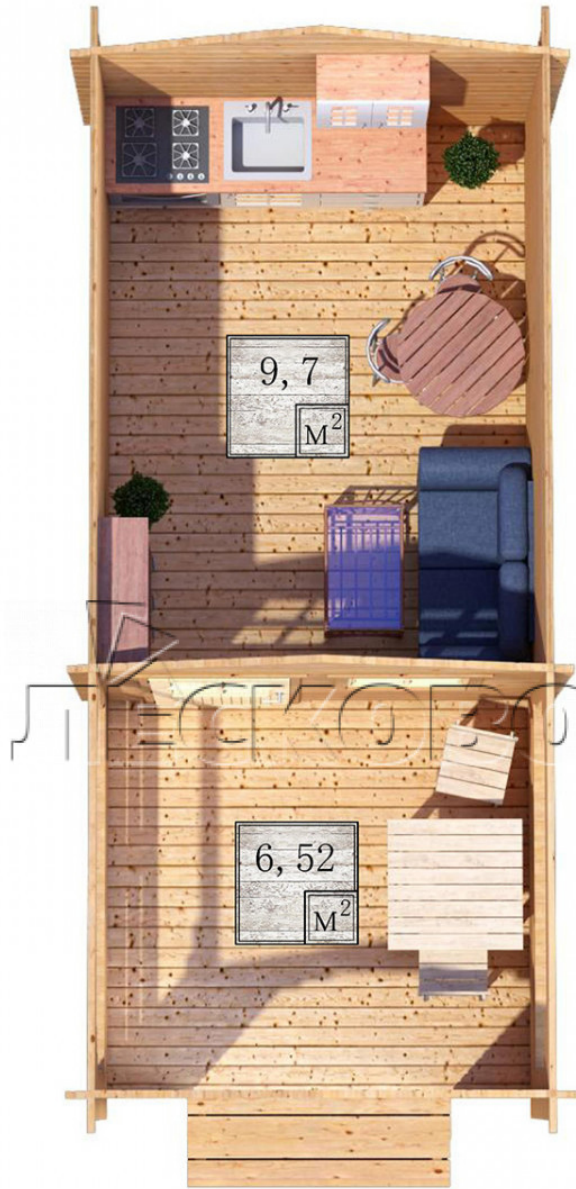

Log Cabin "DSV" series 3x4

Project Dimensions

3 × 4 / 16.8 m²

Full house set

2,773 €

Timber

45 MM

65 MM
+ 618 €

Project planning

3 000

6 500

9,7
M²

4 000

6,52
M²

2 500

Разрез

House Kit

- Wall kit: 44 × 145mm mini-chamber drying chamber with bowls for the project. The material of the tree is spruce, pine (GOST 8486). Humidity 12-14%. The height of the walls is 2.16 m;

- Logs, lower harness: board 45 × 145 mm chamber drying 10-12%;
- Floors: floorboard 35 mm, Chamber drying;
- Ceiling: imitation of a bar 20 × 135 mm, Chamber drying;
- Wooden windows, glass 4 mm, Single. Treatment with a colorless antiseptic. Hardware;

0.87×0.78 м.1 шт.

- Wooden doors;

0.84×1.885 м.

glass.1 шт.

7. Platbands: dry planed board 20 × 100 mm;

8. Roof: shingles.

9. Skirting board 35 mm.

+7 (4942) 499-770