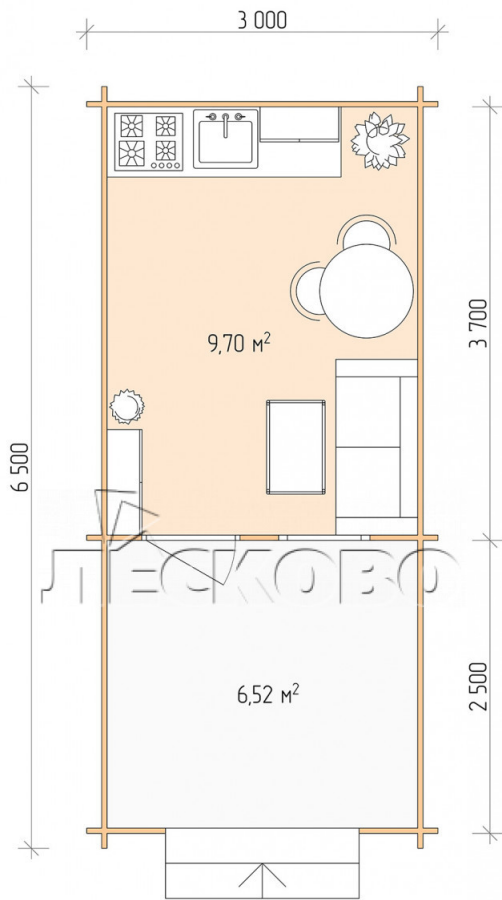

Log Cabin "DSV" series 3x4

Project Dimensions

3 × 4 / 16.8 m²

Цена

3,712 €

Timber

45 mm

65 mm
+ 829 €

Assembling a house kit

No assembly required

Assembly required
+ 928 €

Project planning

Разрез

House Kit

- Wall kit: 44 × 145mm mini-chamber drying chamber with bowls for the project. The material of the tree is spruce, pine (GOST 8486). Humidity 12-14%. The height of the walls is 2.16 m;
- Logs, lower harness: board 45 × 145 mm chamber drying 10-12%;
- Floors: floorboard 35 mm, Chamber drying;
- Ceiling: imitation of a bar 20 × 135 mm, Chamber drying;
- Wooden windows, glass 4 mm, Single. Treatment with a colorless antiseptic. Hardware;

0.87×0.78 м.1 шт.

- Wooden doors;

0.84×1.885 м.
glass.1 шт.

7. Platbands: dry planed board 20 × 100 mm;

8. Roof: shingles.

9. Skirting board 35 mm.

+7 (4942) 499-770

156014, г. Кострома, ул. Базовая, д. 8