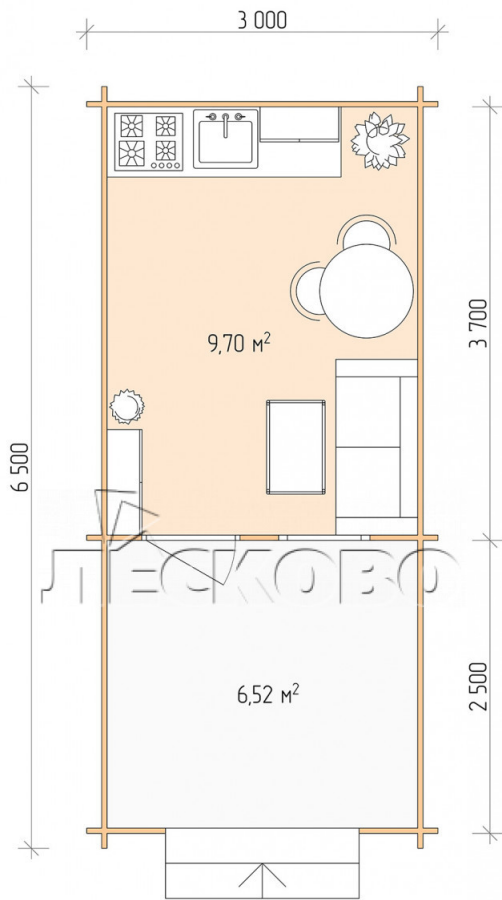

Log Cabin "DSV" series 3×4

Project Dimensions

3 × 4 / 16.8 m²

Цена

3,722 €

Timber

45 mm

65 mm
+ 831 €

Assembling a house kit

No assembly required

Assembly required
+ 931 €

Project planning

Разрез

House Kit

- Wall kit: 44 × 145mm mini-chamber drying chamber with bowls for the project. The material of the tree is spruce, pine (GOST 8486). Humidity 12-14%. The height of the walls is 2.16 m;
- Logs, lower harness: board 45 × 145 mm chamber drying 10-12%;
- Floors: floorboard 35 mm, Chamber drying;
- Ceiling: imitation of a bar 20 × 135 mm, Chamber drying;
- Wooden windows, glass 4 mm, Single. Treatment with a colorless antiseptic. Hardware;

0.87×0.78 м.1 шт.

- Wooden doors;

0.84×1.885 м.
glass.1 шт.

7. Platbands: dry planed board 20 × 100 mm;

8. Roof: shingles.

9. Skirting board 35 mm.

+7 (4942) 499-770

156014, г. Кострома, ул. Базовая, д. 8