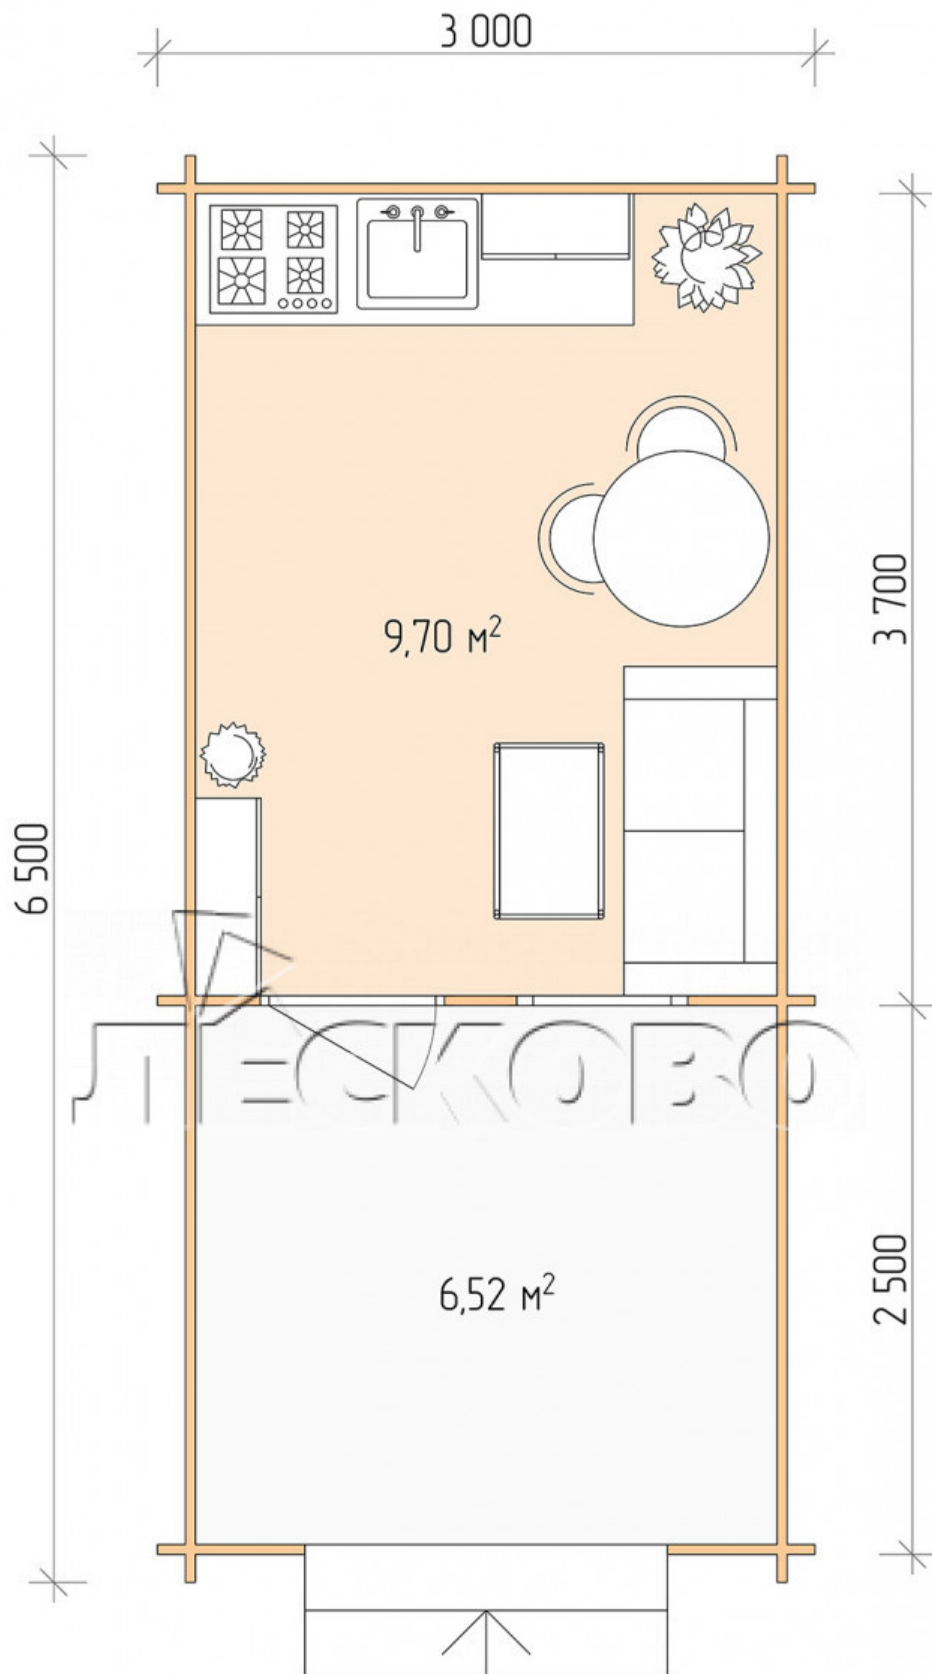

Log Cabin "DSV" series 3x4

Project Dimensions

3 × 4 / 16.8 m²

Full house set

2,773 €

Timber

45 MM

65 MM
+ 618 €

Project planning

3 000

6 500

9,7
M²

4 000

6,52
M²

2 500

Разрез

House Kit

- Wall kit: 44 × 145mm mini-chamber drying chamber with bowls for the project. The material of the tree is spruce, pine (GOST 8486). Humidity 12-14%. The height of the walls is 2.16 m;

- Logs, lower harness: board 45 × 145 mm chamber drying 10-12%;
- Floors: floorboard 35 mm, Chamber drying;
- Ceiling: imitation of a bar 20 × 135 mm, Chamber drying;
- Wooden windows, glass 4 mm, Single. Treatment with a colorless antiseptic. Hardware;

0.87×0.78 м.1 шт.

- Wooden doors;

0.84×1.885 м.

glass.1 шт.

7. Platbands: dry planed board 20 × 100 mm;

8. Roof: shingles.

9. Skirting board 35 mm.

+7 (4942) 499-770