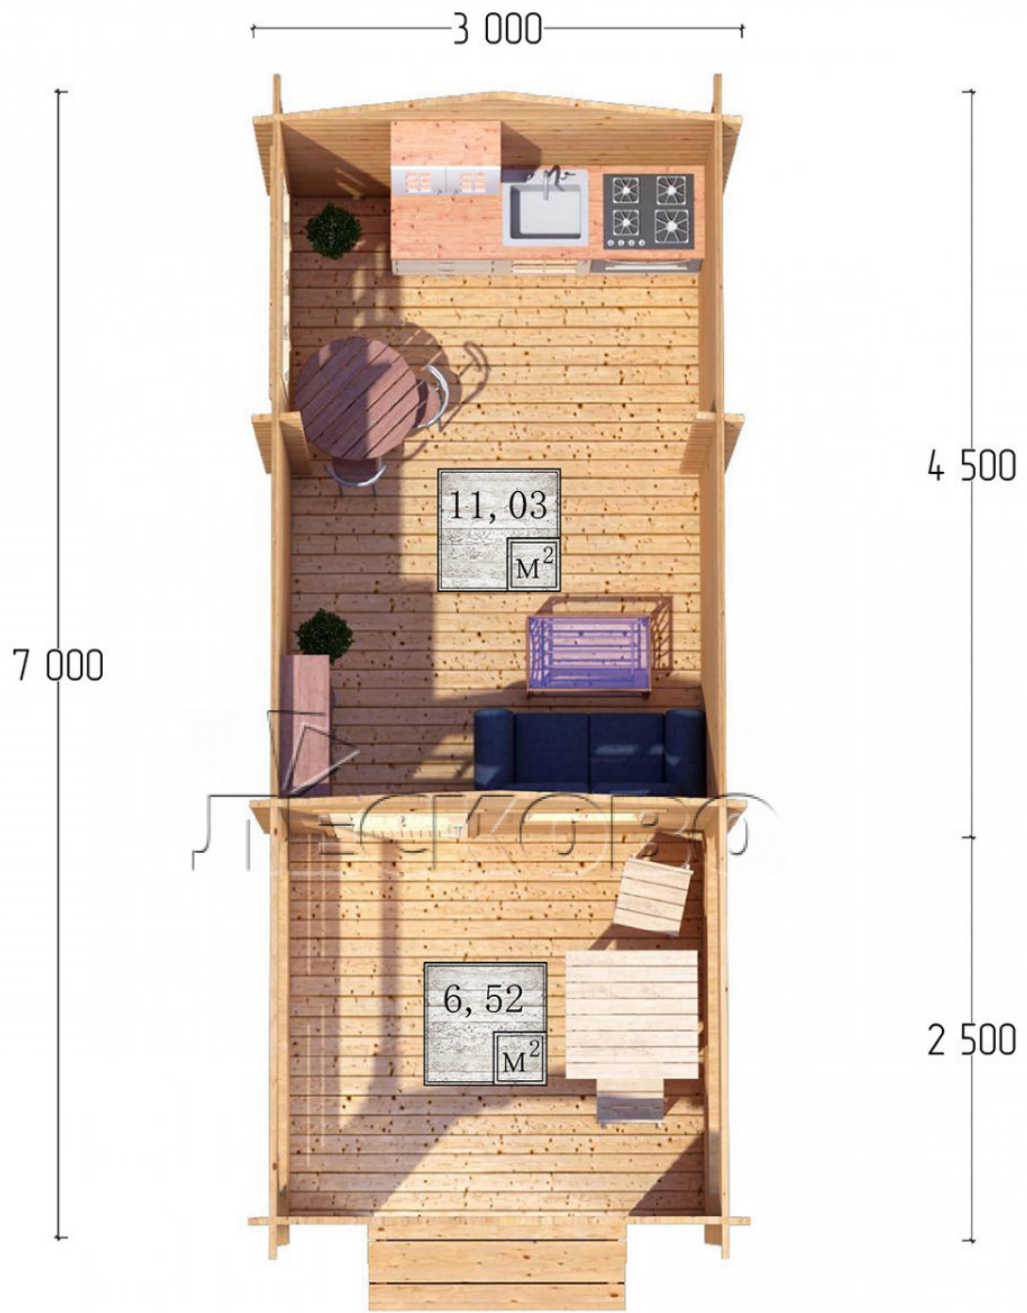

Log Cabin "DSV" series 3×4.5

Project Dimensions

3 × 4.5 / 18.1 m²

Full house set

3,044 €

Timber

45 MM

65 MM
+ 672 €

Project planning

Разрез

House Kit

- Wall kit: 44 × 145mm mini-chamber drying chamber with bowls for the project. The material of the tree is spruce, pine (GOST 8486). Humidity 12-14%. The height of the walls is 2.16 m;

- Logs, lower harness: board 45 × 145 mm chamber drying 10-12%;
- Floors: floorboard 35 mm, Chamber drying;
- Ceiling: imitation of a bar 20 × 135 mm, Chamber drying;
- Wooden windows, glass 4 mm, Single. Treatment with a colorless antiseptic. Hardware;

0.87×0.78 м.1 шт.

1.34×0.91 м.1 шт.

- Wooden doors;

0.84×1.885 м.

glass.1 шт.

7. Platbands: dry planed board 20 × 100 mm;

8. Roof: shingles.

9. Skirting board 35 mm.