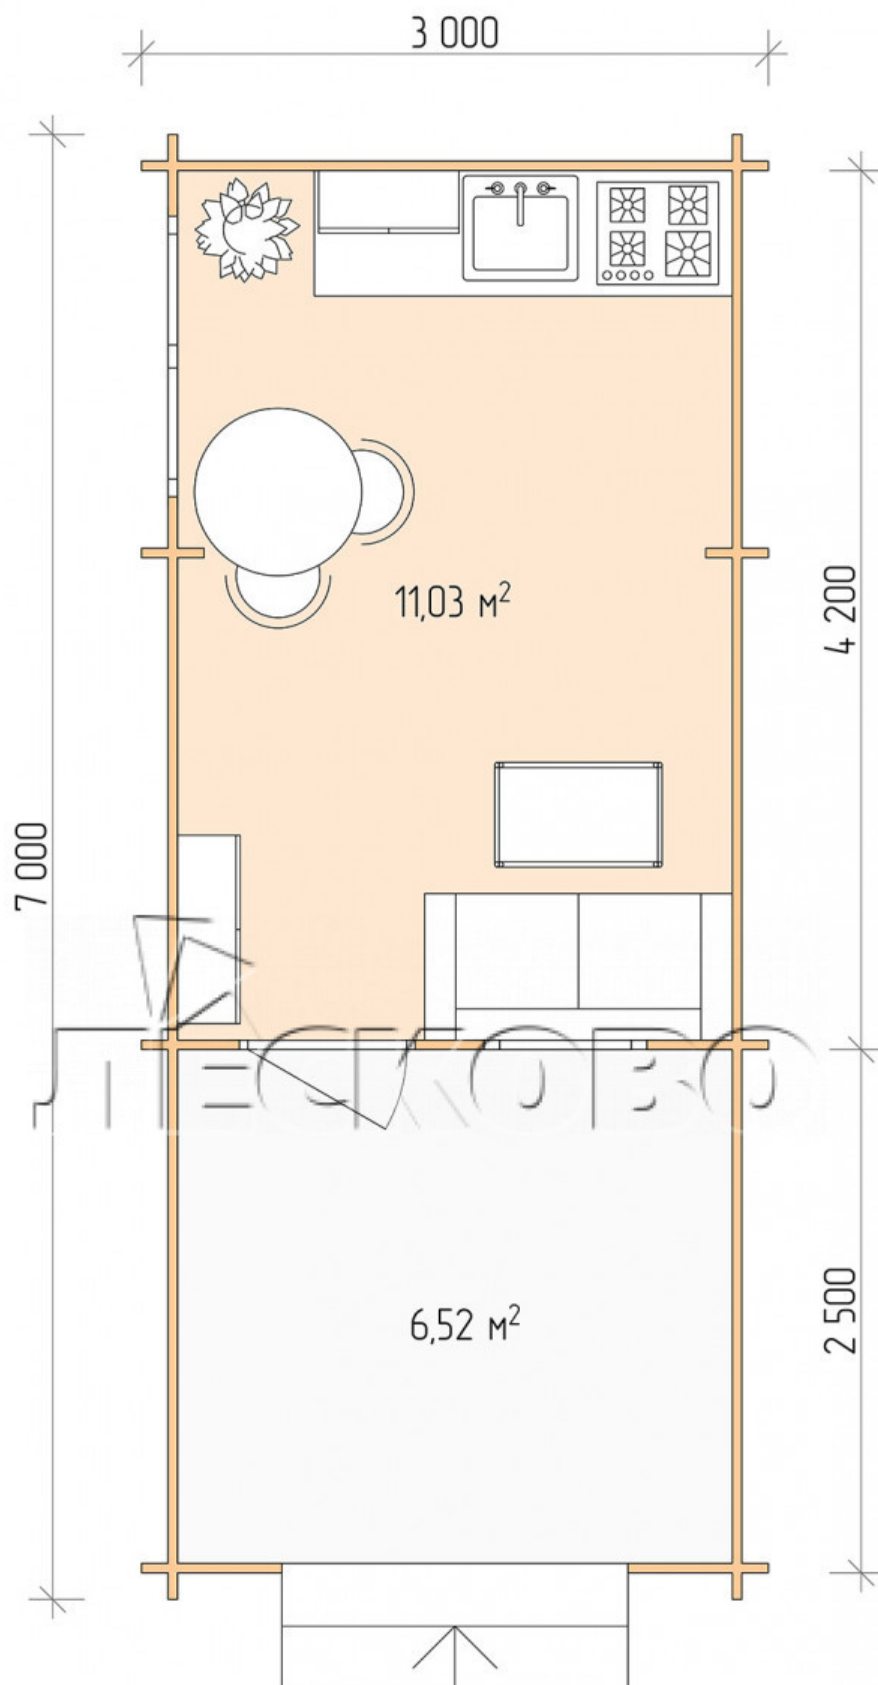

Log Cabin "DSV" series 3×4.5

Project Dimensions

3 × 4.5 / 18.1 m²

Full house set

3,044 €

Timber

45 MM

65 MM
+ 672 €

Project planning

Разрез

House Kit

- Wall kit: 44 × 145mm mini-chamber drying chamber with bowls for the project. The material of the tree is spruce, pine (GOST 8486). Humidity 12-14%. The height of the walls is 2.16 m;

- Logs, lower harness: board 45 × 145 mm chamber drying 10-12%;
- Floors: floorboard 35 mm, Chamber drying;
- Ceiling: imitation of a bar 20 × 135 mm, Chamber drying;
- Wooden windows, glass 4 mm, Single. Treatment with a colorless antiseptic. Hardware;

0.87×0.78 м.1 шт.

1.34×0.91 м.1 шт.

- Wooden doors;

0.84×1.885 м.

glass.1 шт.

7. Platbands: dry planed board 20 × 100 mm;

8. Roof: shingles.

9. Skirting board 35 mm.