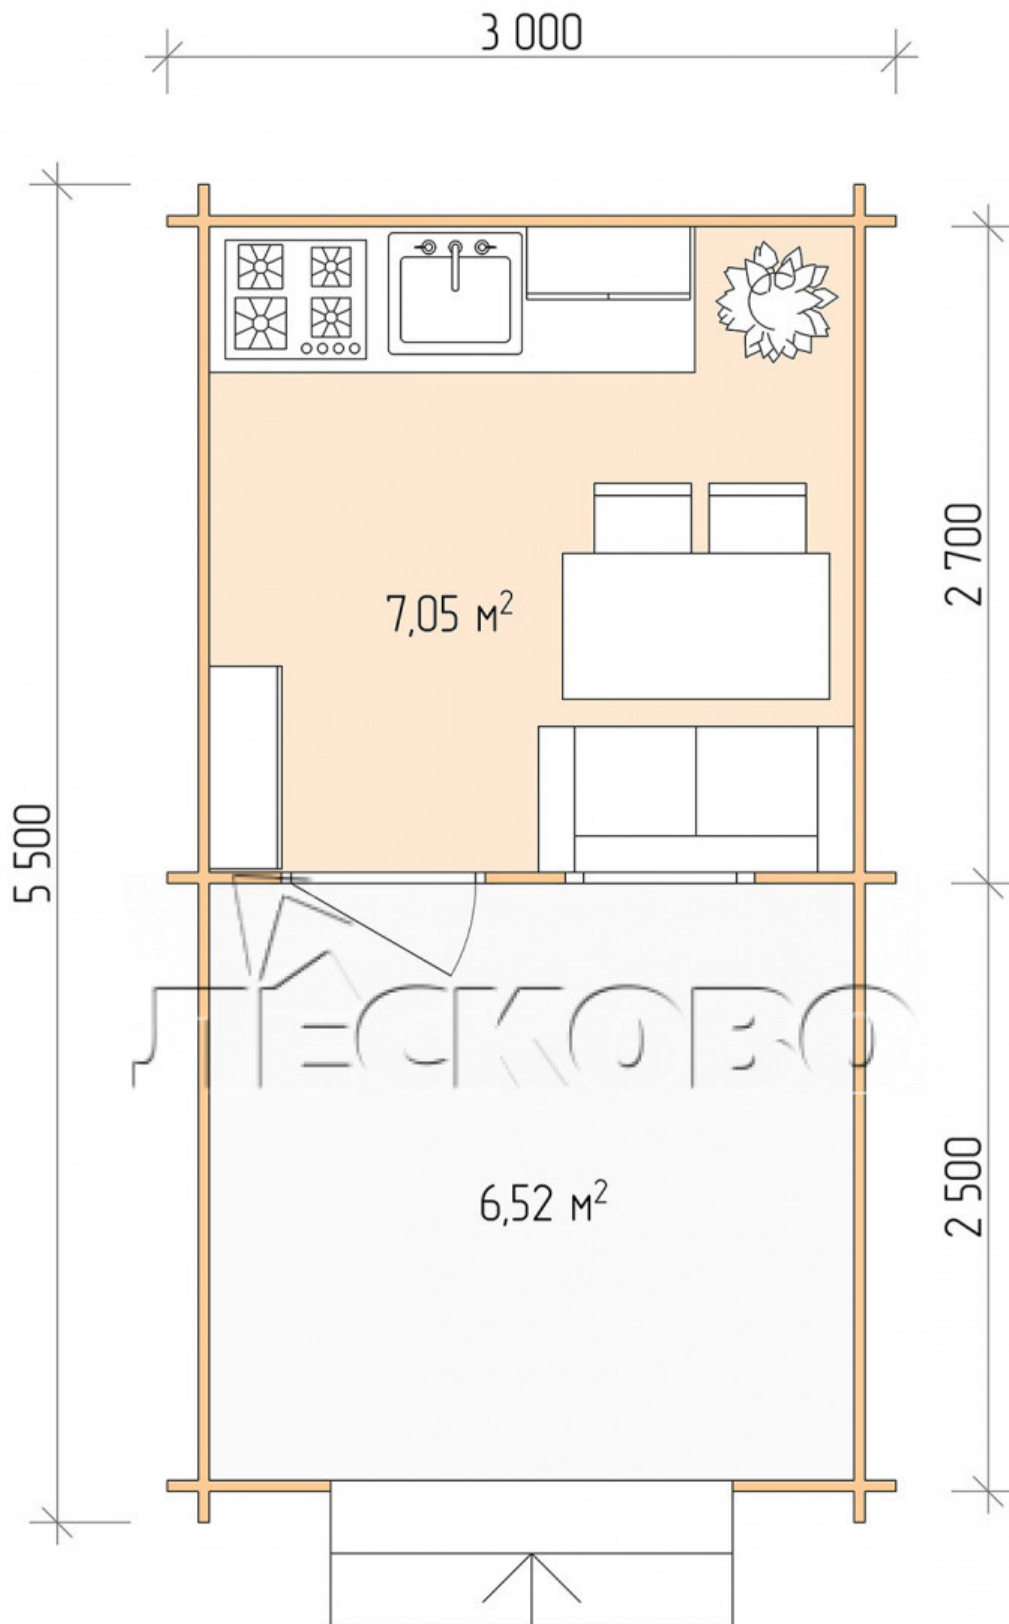

## Log Cabin "DSV" 3x3

Project Dimensions

3 × 3 / 14.1 m<sup>2</sup>

Full house set

**2,287 €**

### Timber

45 MM

65 MM  
+ 511 €

# Разрез

## House Kit

- Wall kit: 44 × 145mm mini-chamber drying chamber with bowls for the project. The material of the tree is spruce, pine (GOST 8486). Humidity 12-14%. The height of the walls is 2.16 m;

- Logs, lower harness: board 45 × 145 mm chamber drying 10-12%;
- Floors: floorboard 35 mm, Chamber drying;
- Ceiling: imitation of a bar 20 × 135 mm, Chamber drying;
- Wooden windows, glass 4 mm, Single. Treatment with a colorless antiseptic. Hardware;