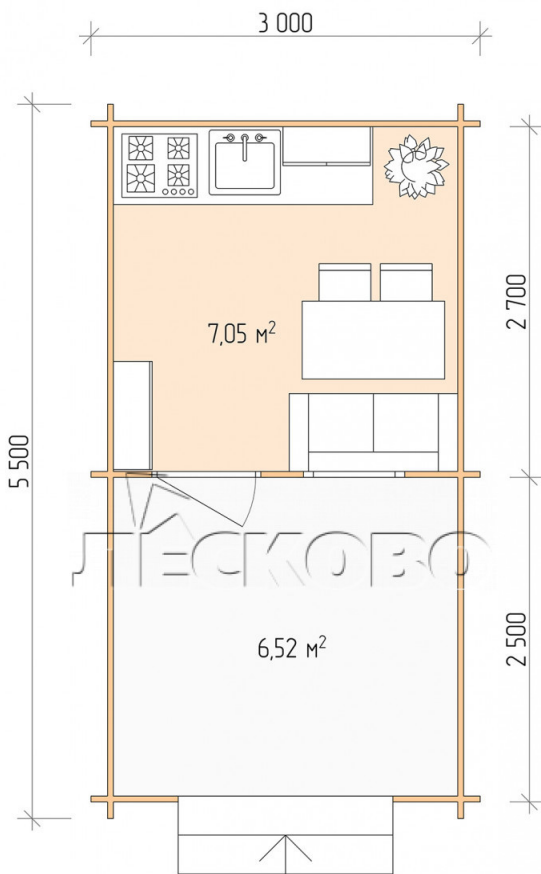

Log Cabin "DSV" 3x3

Project Dimensions

3 × 3 / 14.1 m²

Цена

3,283 €

Timber

45 mm

65 mm
+ 733 €

Assembling a house kit

No assembly required

Assembly required
+ 821 €

Project planning

Разрез

House Kit

- Wall kit: 44 × 145mm mini-chamber drying chamber with bowls for the project. The material of the tree is spruce, pine (GOST 8486). Humidity 12-14%. The height of the walls is 2.16 m;
- Logs, lower harness: board 45 × 145 mm chamber drying 10-12%;
- Floors: floorboard 35 mm, Chamber drying;
- Ceiling: imitation of a bar 20 × 135 mm, Chamber drying;
- Wooden windows, glass 4 mm, Single. Treatment with a colorless antiseptic. Hardware;

0.87×0.78 м.1 шт.

- Wooden doors;

0.84×1.885 м.
glass.1 шт.

7. Platbands: dry planed board 20 × 100 mm;

8. Roof: shingles.

9. Skirting board 35 mm.

+7 (4942) 499-770

156014, г. Кострома, ул. Базовая, д. 8