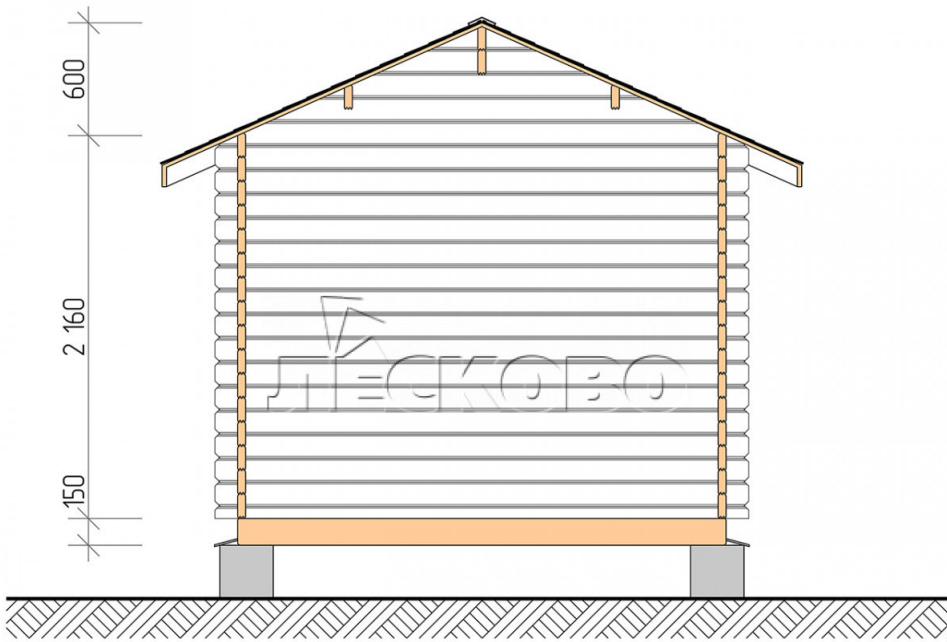

Log Cabin "DSV" 3x3

Project Dimensions

3 × 3 / 14.1 m²

Цена

3,283 €

Timber

45 mm

65 mm
+ 733 €

Assembling a house kit

No assembly required

Assembly required
+ 821 €

Project planning

Разрез

House Kit

- Wall kit: 44 × 145mm mini-chamber drying chamber with bowls for the project. The material of the tree is spruce, pine (GOST 8486). Humidity 12-14%. The height of the walls is 2.16 m;
- Logs, lower harness: board 45 × 145 mm chamber drying 10-12%;
- Floors: floorboard 35 mm, Chamber drying;
- Ceiling: imitation of a bar 20 × 135 mm, Chamber drying;
- Wooden windows, glass 4 mm, Single. Treatment with a colorless antiseptic. Hardware;

0.87×0.78 м.1 шт.

- Wooden doors;

0.84×1.885 м.
glass.1 шт.

7. Platbands: dry planed board 20 × 100 mm;

8. Roof: shingles.

9. Skirting board 35 mm.

+7 (4942) 499-770

156014, г. Кострома, ул. Базовая, д. 8