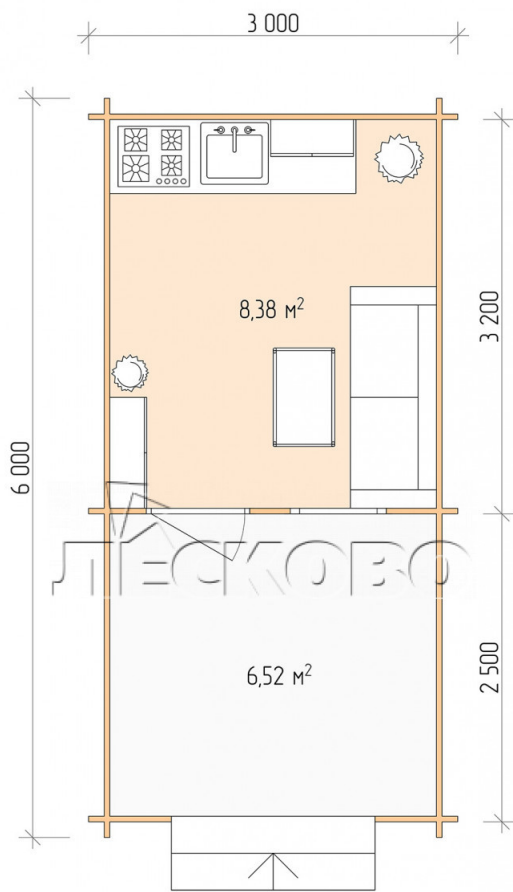

Log Cabin "DSV" series 3×3.5

Project Dimensions

3 × 3.5 / 15.4 m²

Цена

3,467 €

Timber

45 mm

65 mm
+ 800 €

Assembling a house kit

No assembly required

Assembly required
+ 867 €

Project planning

Разрез

House Kit

- Wall kit: 44 × 145mm mini-chamber drying chamber with bowls for the project. The material of the tree is spruce, pine (GOST 8486). Humidity 12-14%. The height of the walls is 2.16 m;
- Logs, lower harness: board 45 × 145 mm chamber drying 10-12%;
- Floors: floorboard 35 mm, Chamber drying;
- Ceiling: imitation of a bar 20 × 135 mm, Chamber drying;
- Wooden windows, glass 4 mm, Single. Treatment with a colorless antiseptic. Hardware;

0.87×0.78 м.1 шт.

- Wooden doors;

0.84×1.885 м.
glass.1 шт.

7. Platbands: dry planed board 20 × 100 mm;

8. Roof: shingles.

9. Skirting board 35 mm.

+7 (4942) 499-770

156014, г. Кострома, ул. Базовая, д. 8