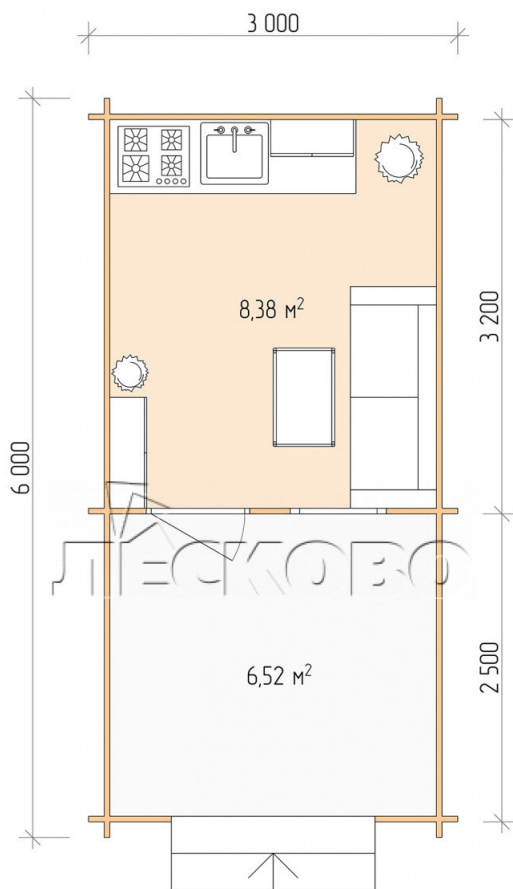

Log Cabin "DSV" series 3×3.5

Project Dimensions

3 × 3.5 / 15.4 m²

Цена

3,411 €

Timber

45 mm

65 mm
+ 787 €

Assembling a house kit

No assembly required

Assembly required
+ 853 €

Project planning

Разрез

House Kit

- Wall kit: 44 × 145mm mini-chamber drying chamber with bowls for the project. The material of the tree is spruce, pine (GOST 8486). Humidity 12-14%. The height of the walls is 2.16 m;
- Logs, lower harness: board 45 × 145 mm chamber drying 10-12%;
- Floors: floorboard 35 mm, Chamber drying;
- Ceiling: imitation of a bar 20 × 135 mm, Chamber drying;
- Wooden windows, glass 4 mm, Single. Treatment with a colorless antiseptic. Hardware;

0.87×0.78 м.1 шт.

- Wooden doors;

0.84×1.885 м.
glass.1 шт.

7. Platbands: dry planed board 20 × 100 mm;

8. Roof: shingles.

9. Skirting board 35 mm.

+7 (4942) 499-770

156014, г. Кострома, ул. Базовая, д. 8