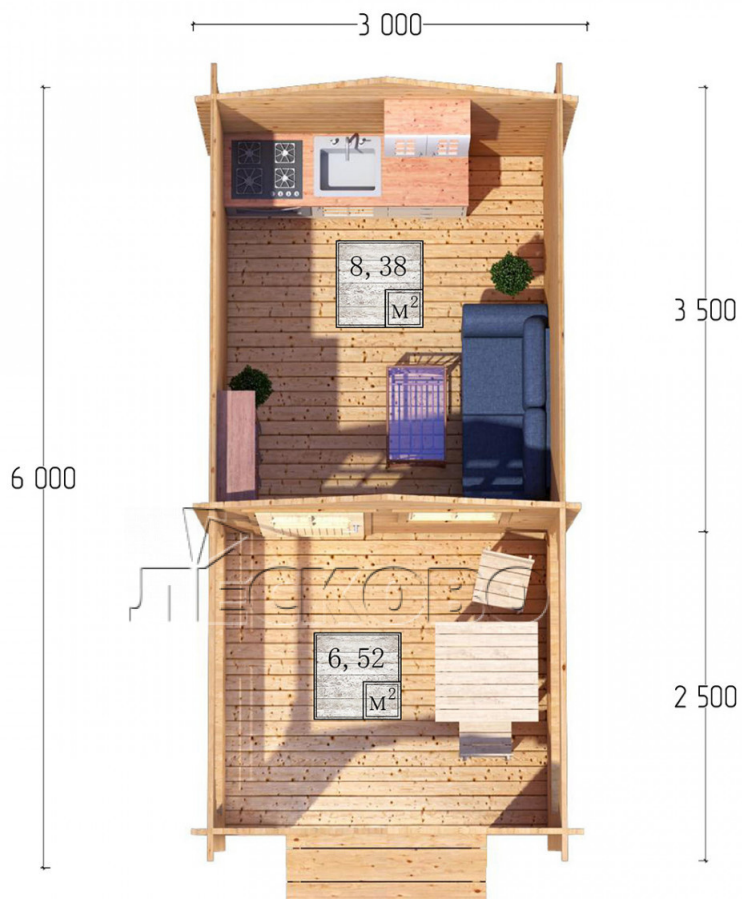

Log Cabin "DSV" series 3×3.5

Project Dimensions

3 × 3.5 / 15.4 m²

Цена

3,467 €

Timber

45 mm

65 mm
+ 800 €

Assembling a house kit

No assembly required

Assembly required
+ 867 €

Project planning

Разрез

House Kit

- Wall kit: 44 × 145mm mini-chamber drying chamber with bowls for the project. The material of the tree is spruce, pine (GOST 8486). Humidity 12-14%. The height of the walls is 2.16 m;
- Logs, lower harness: board 45 × 145 mm chamber drying 10-12%;
- Floors: floorboard 35 mm, Chamber drying;
- Ceiling: imitation of a bar 20 × 135 mm, Chamber drying;
- Wooden windows, glass 4 mm, Single. Treatment with a colorless antiseptic. Hardware;

0.87×0.78 м.1 шт.

- Wooden doors;

0.84×1.885 м.
glass.1 шт.

7. Platbands: dry planed board 20 × 100 mm;

8. Roof: shingles.

9. Skirting board 35 mm.

+7 (4942) 499-770

156014, г. Кострома, ул. Базовая, д. 8