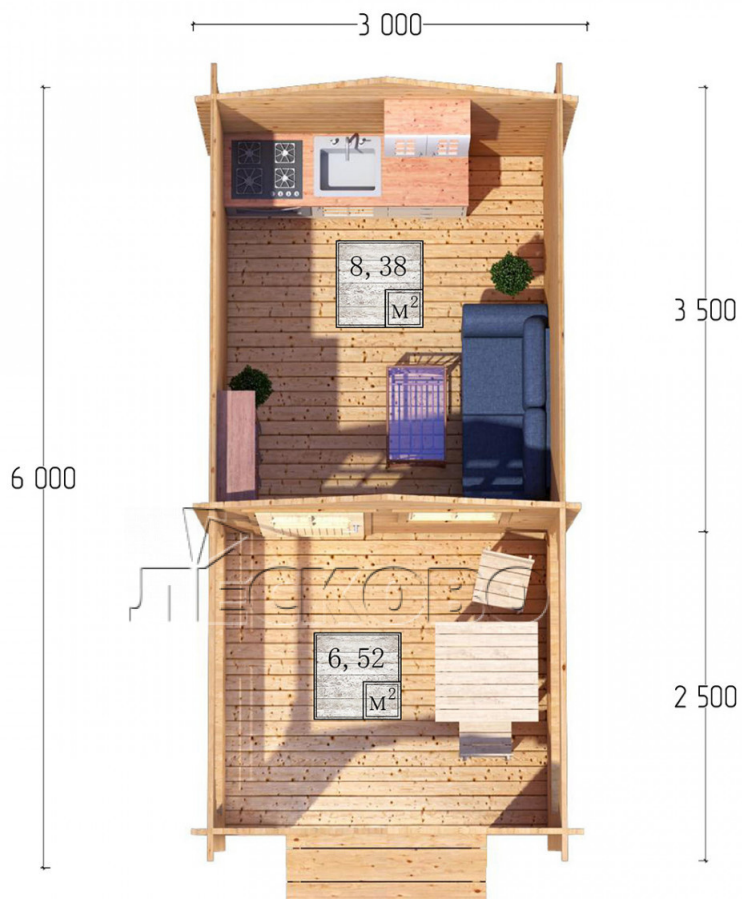

Log Cabin "DSV" series 3×3.5

Project Dimensions

3 × 3.5 / 15.4 m²

Цена

3,411 €

Timber

45 mm

65 mm
+ 787 €

Assembling a house kit

No assembly required

Assembly required
+ 853 €

Project planning

Разрез

House Kit

- Wall kit: 44 × 145mm mini-chamber drying chamber with bowls for the project. The material of the tree is spruce, pine (GOST 8486). Humidity 12-14%. The height of the walls is 2.16 m;
- Logs, lower harness: board 45 × 145 mm chamber drying 10-12%;
- Floors: floorboard 35 mm, Chamber drying;
- Ceiling: imitation of a bar 20 × 135 mm, Chamber drying;
- Wooden windows, glass 4 mm, Single. Treatment with a colorless antiseptic. Hardware;

0.87×0.78 м.1 шт.

- Wooden doors;

0.84×1.885 м.
glass.1 шт.

7. Platbands: dry planed board 20 × 100 mm;

8. Roof: shingles.

9. Skirting board 35 mm.

+7 (4942) 499-770

156014, г. Кострома, ул. Базовая, д. 8