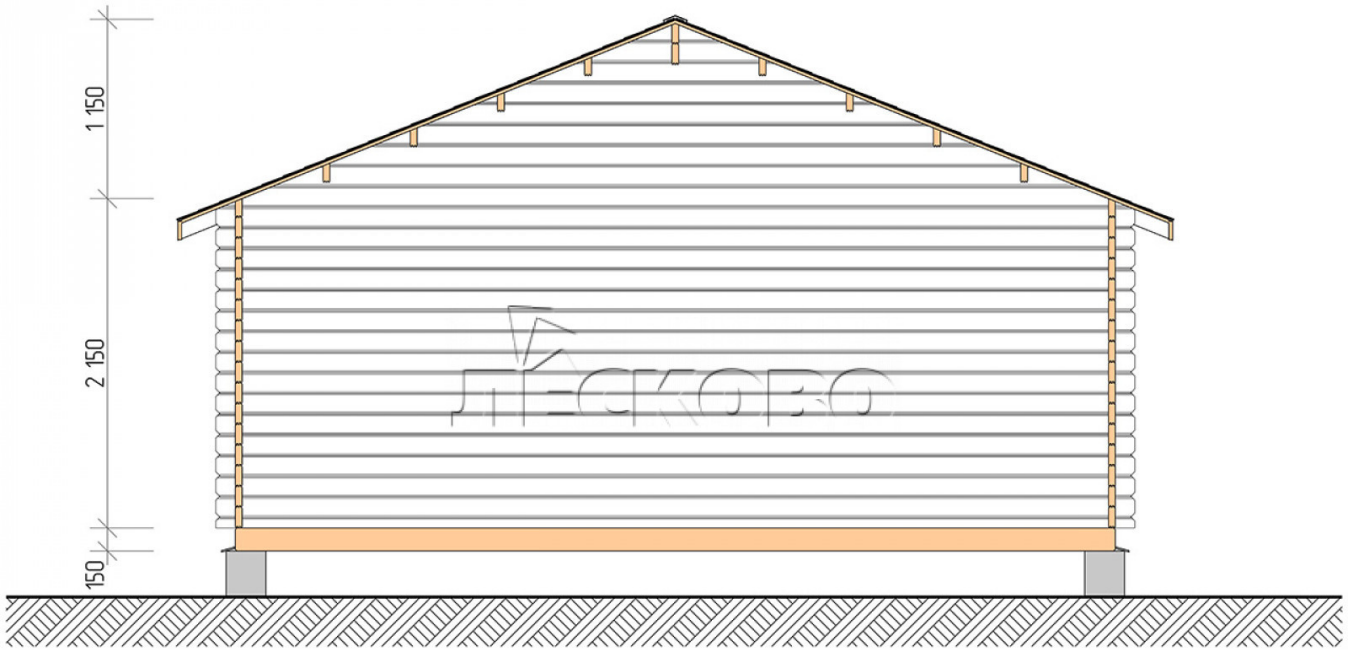

## Log Cabin "DSN" series 6×6

Project Dimensions

6 × 6 / 32.5 m<sup>2</sup>

Full house set

**5,185 €**

## House Kit

- Wall kit: 44 × 145mm mini-chamber drying chamber with bowls for the project. The material of the tree is spruce, pine (GOST 8486). Humidity 12-14%. The height of the walls is 2.16 m;
- Logs, lower harness: board 45 × 145 mm chamber drying 10-12%;
- Floors: floorboard 35 mm, Chamber drying;
- Ceiling: imitation of a bar 20 × 135 mm, Chamber drying;
- Wooden windows, glass 4 mm, Single. Treatment with a colorless antiseptic. Hardware;