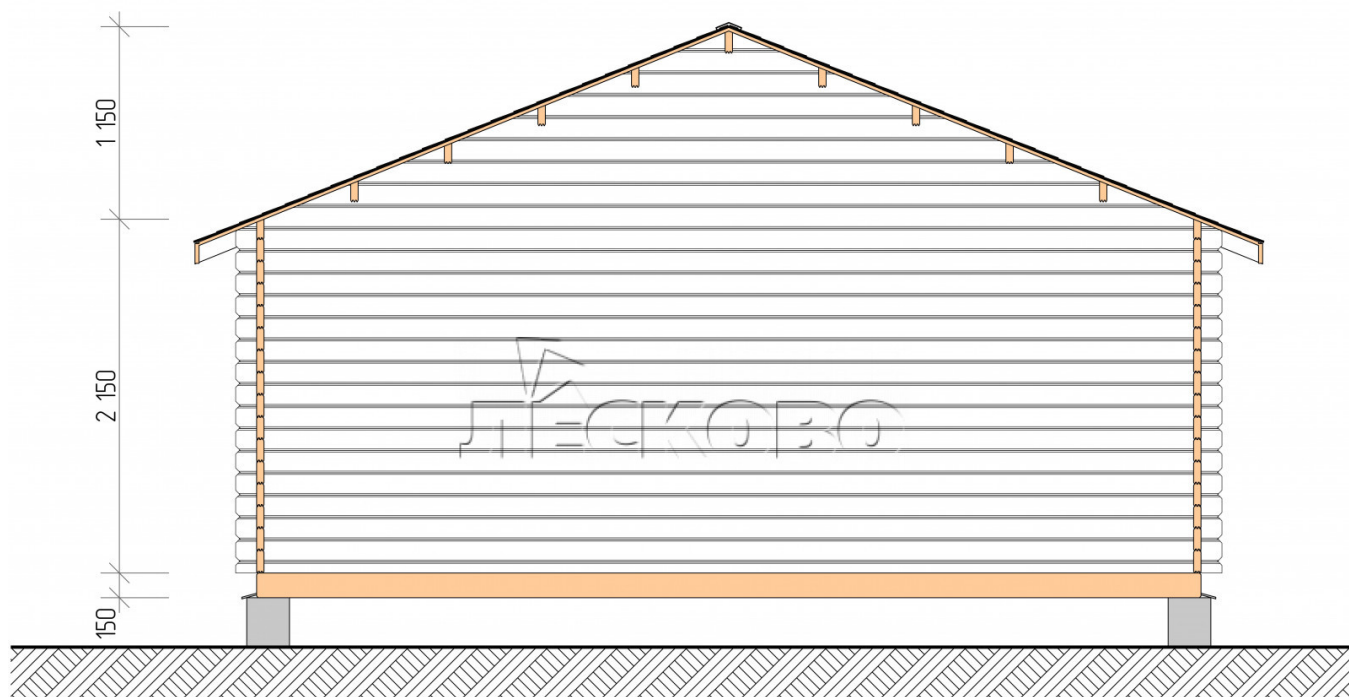

## Log Cabin "DSN" series 6×5

Project Dimensions

6 × 5 / 26.8 m<sup>2</sup>

Full house set

**4,314 €**

# Разрез