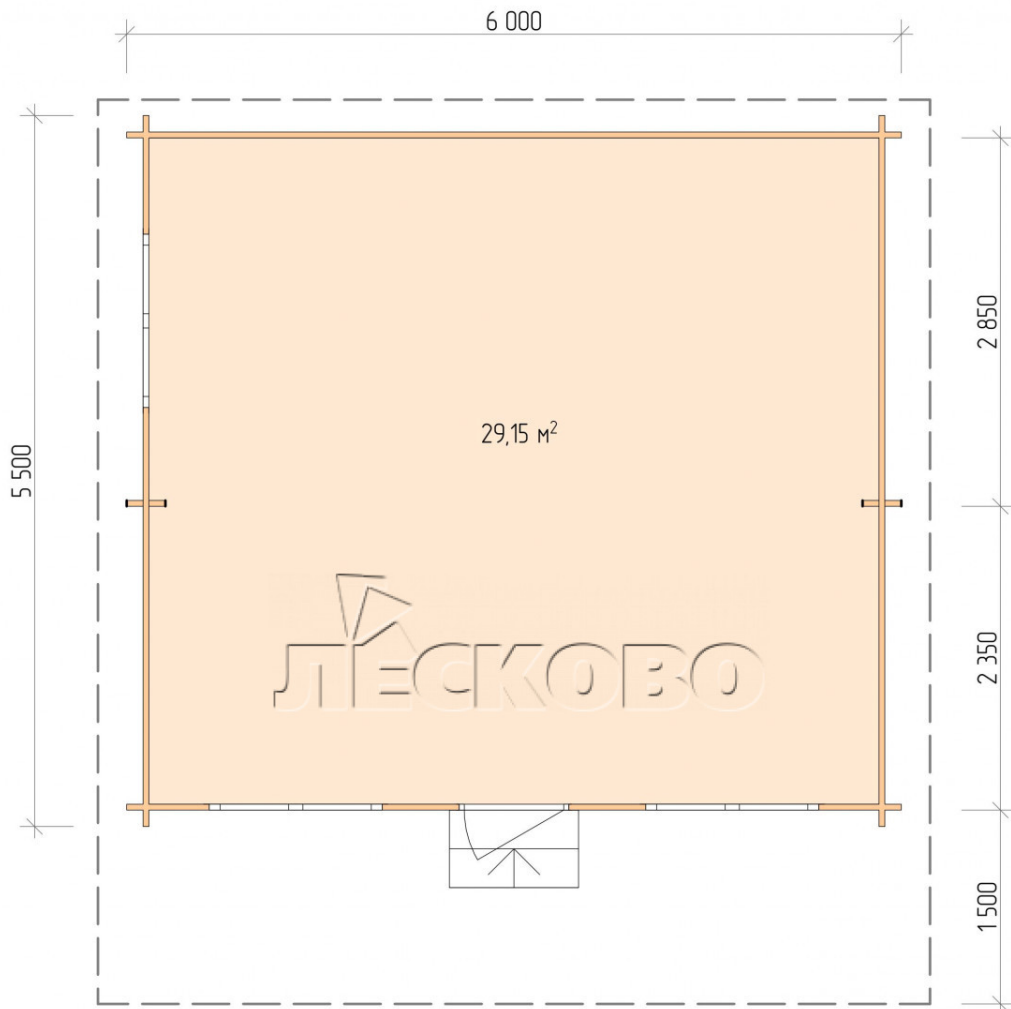

## Log Cabin "DSN" series 6×5.5

Project Dimensions

6 × 5.5 / 29.7 m<sup>2</sup>

Full house set

**4,759 €**

## Project planning

6 000

5 500

29,15  
M<sup>2</sup>

Разрез

## House Kit

- Wall kit: 44 × 145mm mini-chamber drying chamber with bowls for the project. The material of the tree is spruce, pine (GOST 8486). Humidity 12-14%. The height of the walls is 2.16 m;
- Logs, lower harness: board 45 × 145 mm chamber drying 10-12%;
- Floors: floorboard 35 mm, Chamber drying;
- Ceiling: imitation of a bar 20 × 135 mm, Chamber drying;
- Wooden windows, glass 4 mm, Single. Treatment with a colorless antiseptic. Hardware;

1.34×0.91 м.2 шт.

- Wooden doors;

0.84×1.885 м.

glass.1 шт.

7. Platbands: dry planed board 20 × 100 mm;

8. Roof: shingles.

9. Skirting board 35 mm.

+7 (4942) 499-770