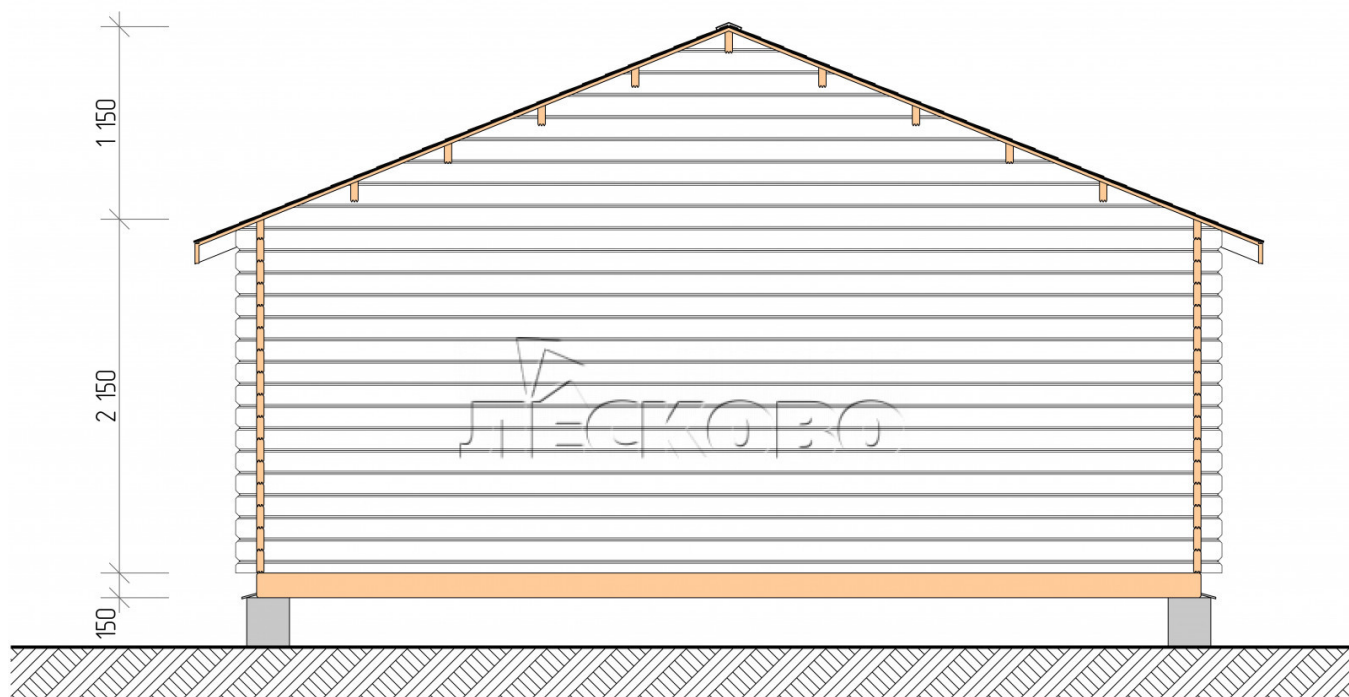

Log Cabin "DSN" series 6×4

Project Dimensions

6 × 4 / 21.1 m²

Full house set

3,506 €

Timber

45 mm

65 mm
+ 750 €

Project planning

6 000

4 000

20,67
M²

ДЕСКОВО

Разрез

House Kit

- Wall kit: 44 × 145mm mini-chamber drying chamber with bowls for the project. The material of the tree is spruce, pine (GOST 8486). Humidity 12-14%. The height of the walls is 2.16 m;
- Logs, lower harness: board 45 × 145 mm chamber drying 10-12%;
- Floors: floorboard 35 mm, Chamber drying;
- Ceiling: imitation of a bar 20 × 135 mm, Chamber drying;
- Wooden windows, glass 4 mm, Single. Treatment with a colorless antiseptic. Hardware;

1.34×0.91 м.1 шт.

- Wooden doors;

0.84×1.885 м.

glass.1 шт.

7. Platbands: dry planed board 20 × 100 mm;

8. Roof: shingles.

9. Skirting board 35 mm.

+7 (4942) 499-770