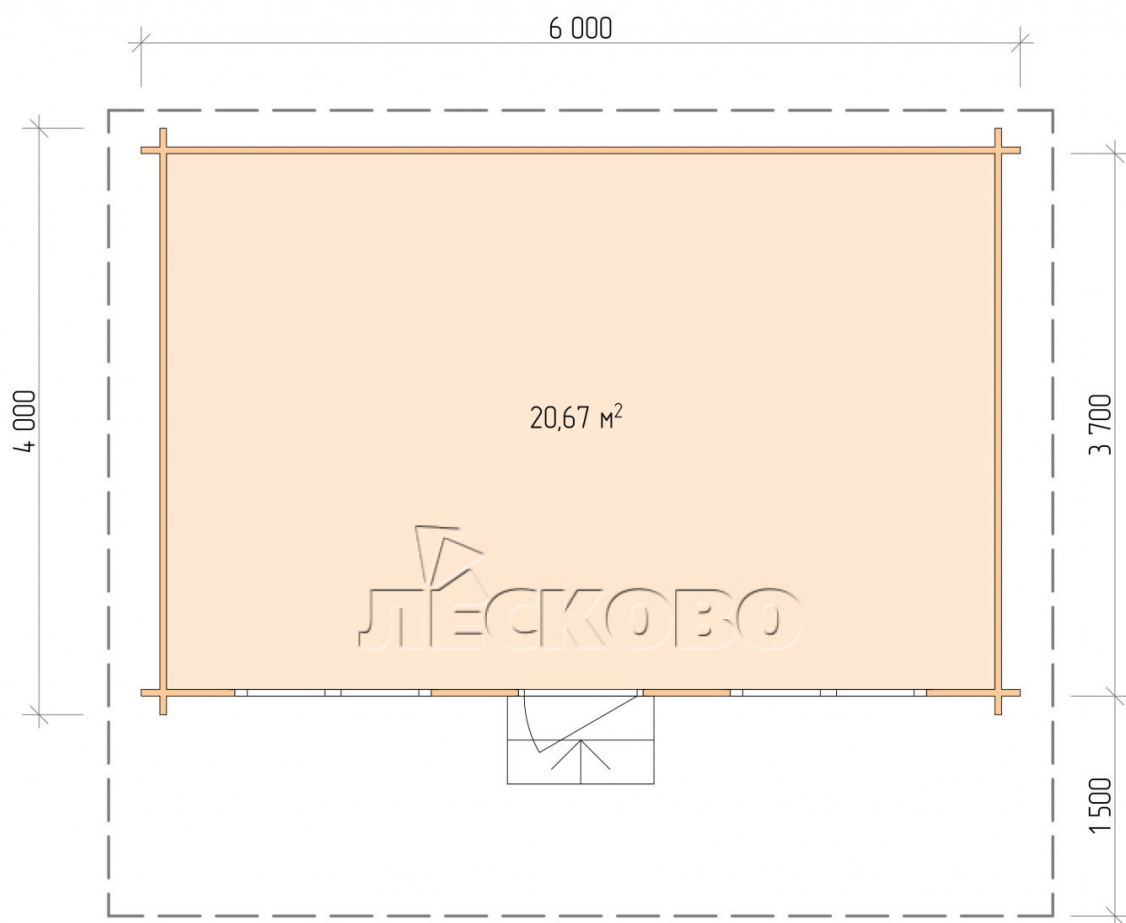

Log Cabin "DSN" series 6×4

Project Dimensions

6 × 4 / 21.1 m²

Full house set

3,506 €

Timber

45 mm

65 mm
+ 750 €

Project planning

6 000

4 000

20,67
M²

ДЕСКОВО

Разрез

House Kit

- Wall kit: 44 × 145mm mini-chamber drying chamber with bowls for the project. The material of the tree is spruce, pine (GOST 8486). Humidity 12-14%. The height of the walls is 2.16 m;
- Logs, lower harness: board 45 × 145 mm chamber drying 10-12%;
- Floors: floorboard 35 mm, Chamber drying;
- Ceiling: imitation of a bar 20 × 135 mm, Chamber drying;
- Wooden windows, glass 4 mm, Single. Treatment with a colorless antiseptic. Hardware;

1.34×0.91 м.1 шт.

- Wooden doors;

0.84×1.885 м.

glass.1 шт.

7. Platbands: dry planed board 20 × 100 mm;

8. Roof: shingles.

9. Skirting board 35 mm.

+7 (4942) 499-770