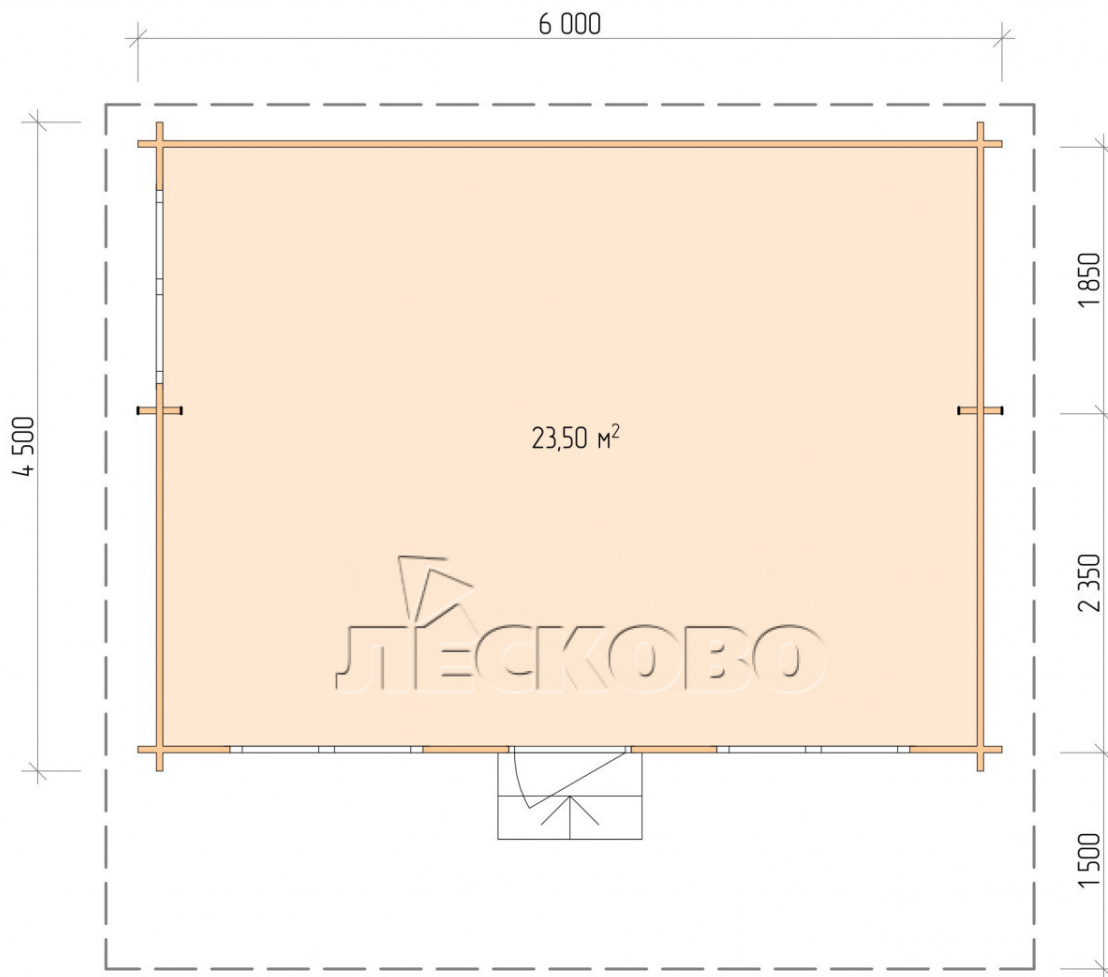

Log Cabin "DSN" series 6×4.5

Project Dimensions

6 × 4.5 / 24 m²

Full house set

4,055 €

Timber

45 MM

65 MM
+ 855 €

Project planning

6 000

4 500

Разрез

House Kit

- Wall kit: 44 × 145mm mini-chamber drying chamber with bowls for the project. The material of the tree is spruce, pine (GOST 8486). Humidity 12-14%. The height of the walls is 2.16 m;
- Logs, lower harness: board 45 × 145 mm chamber drying 10-12%;
- Floors: floorboard 35 mm, Chamber drying;
- Ceiling: imitation of a bar 20 × 135 mm, Chamber drying;
- Wooden windows, glass 4 mm, Single. Treatment with a colorless antiseptic. Hardware;

1.34×0.91 м.2 шт.

- Wooden doors;

0.84×1.885 м.

glass.1 шт.

7. Platbands: dry planed board 20 × 100 mm;

8. Roof: shingles.

9. Skirting board 35 mm.

+7 (4942) 499-770