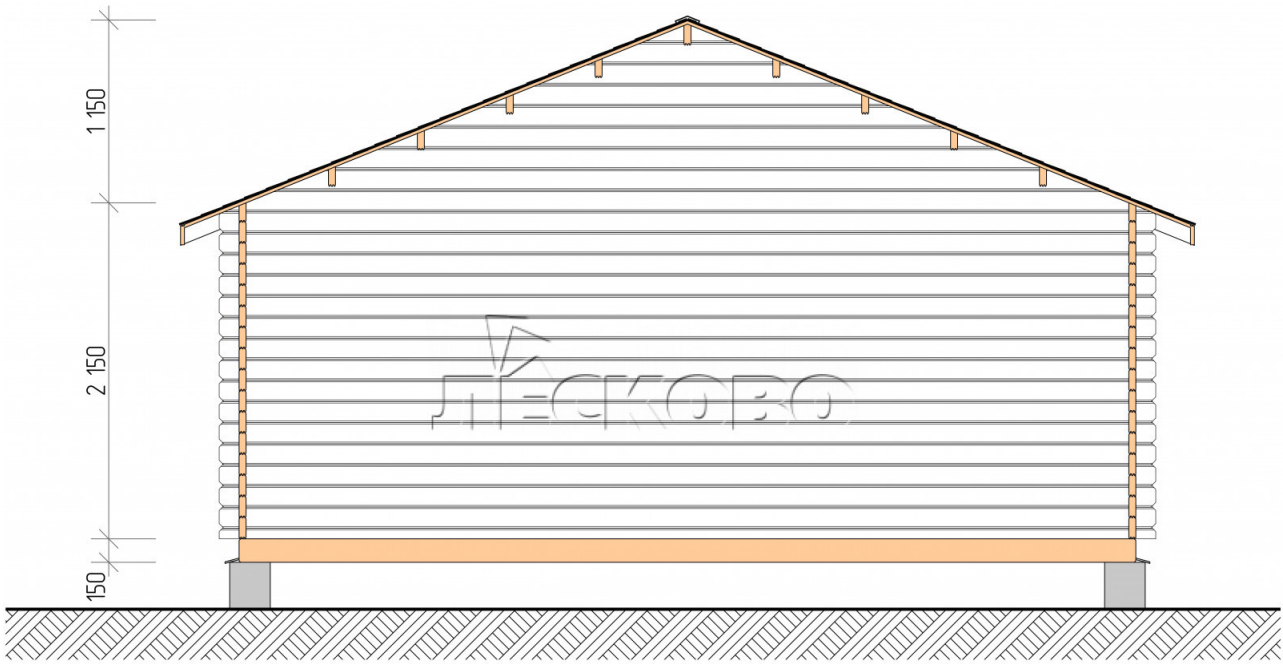

Log Cabin "DSN" series 6×4.5

Project Dimensions

6 × 4.5 / 24 m²

Цена

5,610 €

Timber

45 mm

65 mm
+ 1,168 €

Assembling a house kit

No assembly required

Assembly required
+ 1,402 €

Project planning

Разрез

House Kit

- Wall kit: 44 × 145mm mini-chamber drying chamber with bowls for the project. The material of the tree is spruce, pine (GOST 8486). Humidity 12-14%. The height of the walls is 2.16 m;
- Logs, lower harness: board 45 × 145 mm chamber drying 10-12%;
- Floors: floorboard 35 mm, Chamber drying;
- Ceiling: imitation of a bar 20 × 135 mm, Chamber drying;
- Wooden windows, glass 4 mm, Single. Treatment with a colorless antiseptic. Hardware;

1.34×0.91 м.2 шт.

- Wooden doors;

0.84×1.885 м.

glass.1 шт.

7. Platbands: dry planed board 20 × 100 mm;

8. Roof: shingles.

9. Skirting board 35 mm.

+7 (4942) 499-770