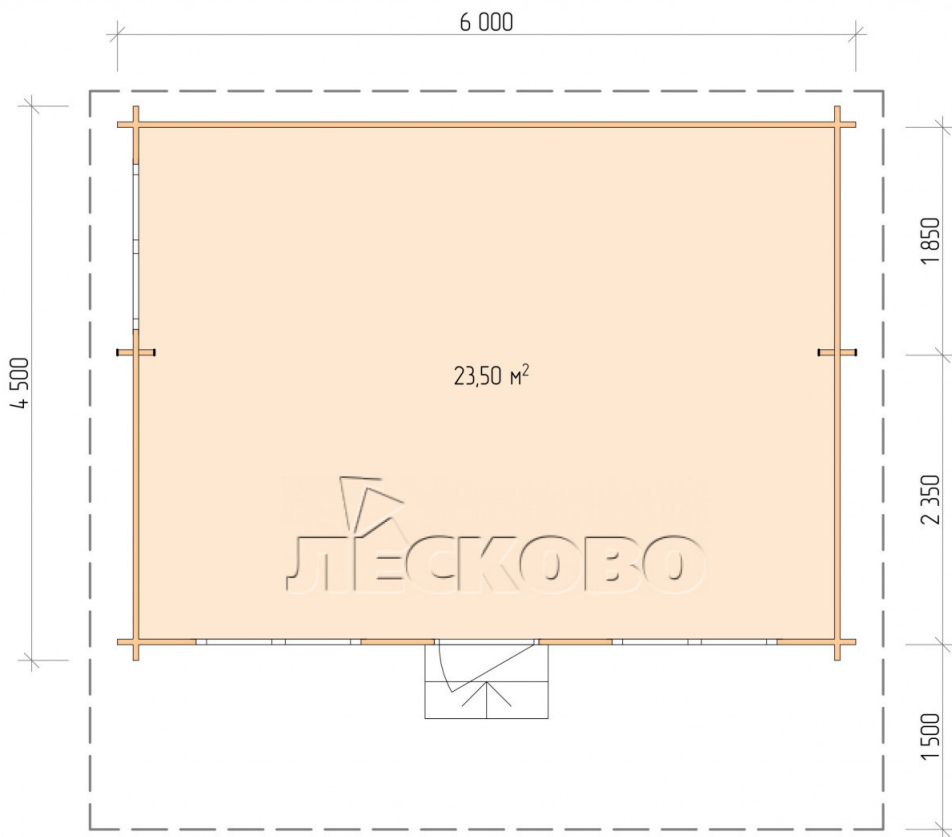

Log Cabin "DSN" series 6×4.5

Project Dimensions

6 × 4.5 / 24 m²

Цена

5,610 €

Timber

45 mm

65 mm
+ 1,168 €

Assembling a house kit

No assembly required

Assembly required
+ 1,402 €

Project planning

Разрез

House Kit

- Wall kit: 44 × 145mm mini-chamber drying chamber with bowls for the project. The material of the tree is spruce, pine (GOST 8486). Humidity 12-14%. The height of the walls is 2.16 m;
- Logs, lower harness: board 45 × 145 mm chamber drying 10-12%;
- Floors: floorboard 35 mm, Chamber drying;
- Ceiling: imitation of a bar 20 × 135 mm, Chamber drying;
- Wooden windows, glass 4 mm, Single. Treatment with a colorless antiseptic. Hardware;

1.34×0.91 м.2 шт.

- Wooden doors;

0.84×1.885 м.

glass.1 шт.

7. Platbands: dry planed board 20 × 100 mm;

8. Roof: shingles.

9. Skirting board 35 mm.

+7 (4942) 499-770