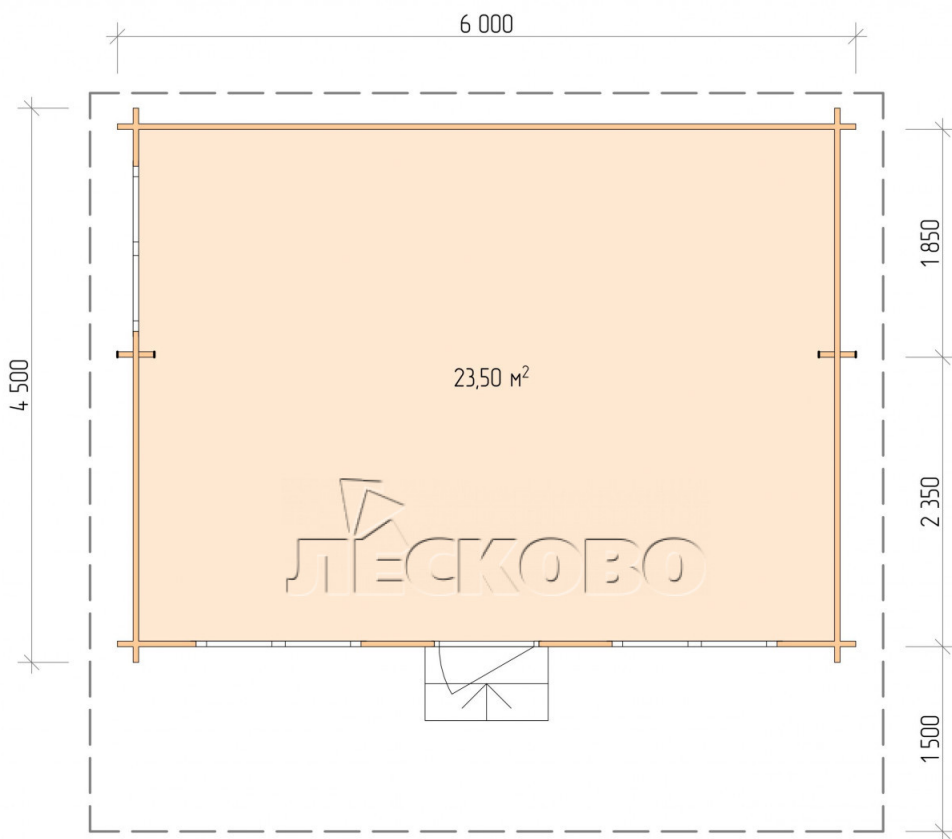

Log Cabin "DSN" series 6×4.5

Project Dimensions

6 × 4.5 / 24 m²

Цена

5,595 €

Timber

45 mm

65 mm
+ 1,165 €

Assembling a house kit

No assembly required

Assembly required
+ 1,399 €

Project planning

Разрез

House Kit

- Wall kit: 44 × 145mm mini-chamber drying chamber with bowls for the project. The material of the tree is spruce, pine (GOST 8486). Humidity 12-14%. The height of the walls is 2.16 m;
- Logs, lower harness: board 45 × 145 mm chamber drying 10-12%;
- Floors: floorboard 35 mm, Chamber drying;
- Ceiling: imitation of a bar 20 × 135 mm, Chamber drying;
- Wooden windows, glass 4 mm, Single. Treatment with a colorless antiseptic. Hardware;

1.34×0.91 м.2 шт.

- Wooden doors;

0.84×1.885 м.

glass.1 шт.

7. Platbands: dry planed board 20 × 100 mm;

8. Roof: shingles.

9. Skirting board 35 mm.

+7 (4942) 499-770