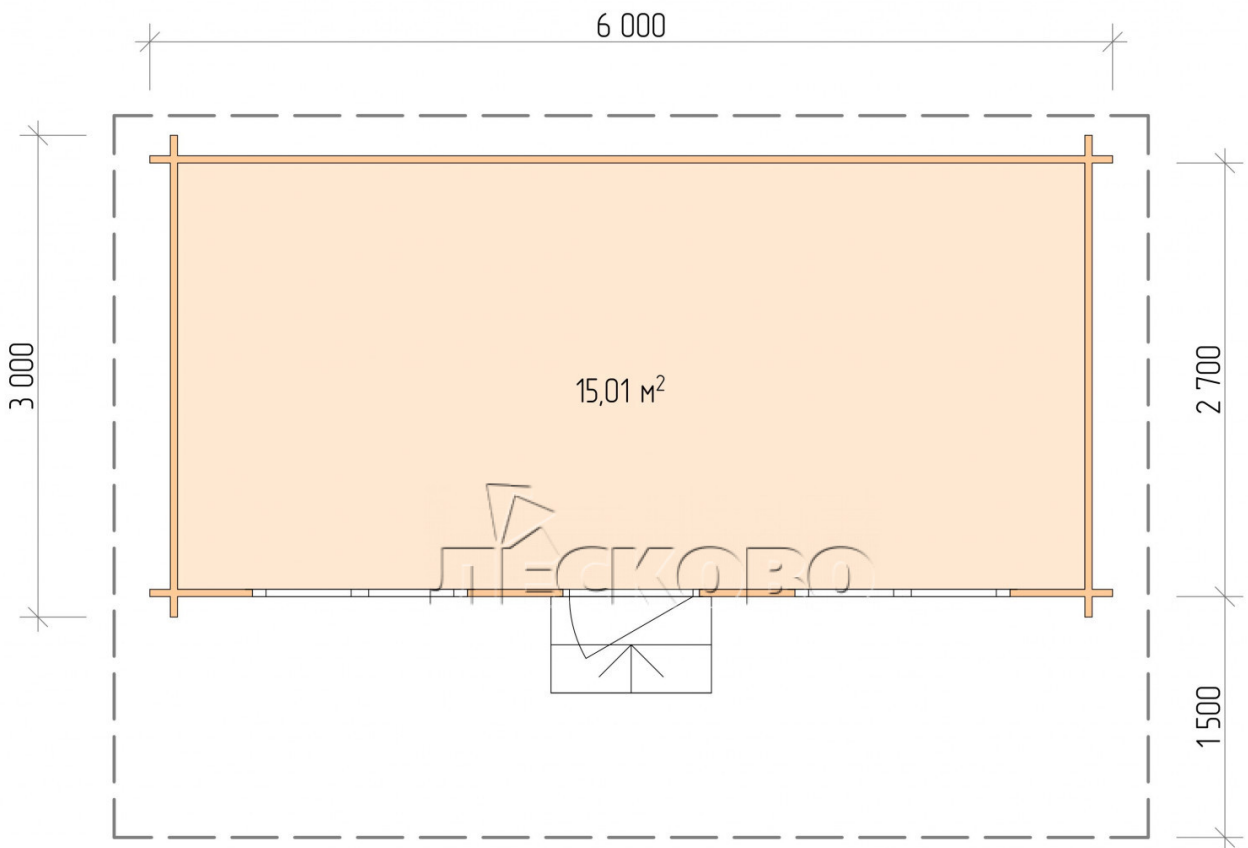

Log Cabin "DSN" series 6×3

Project Dimensions

6 × 3 / 15.4 m²

Full house set

2,888 €

Timber

45 MM

65 MM
+ 641 €

Project planning

6 000

3 000

15,01
M²

ДРЕСКО БО

Разрез

House Kit

- Wall kit: 44 × 145mm mini-chamber drying chamber with bowls for the project. The material of the tree is spruce, pine (GOST 8486). Humidity 12-14%. The height of the walls is 2.16 m;
- Logs, lower harness: board 45 × 145 mm chamber drying 10-12%;
- Floors: floorboard 35 mm, Chamber drying;
- Ceiling: imitation of a bar 20 × 135 mm, Chamber drying;
- Wooden windows, glass 4 mm, Single. Treatment with a colorless antiseptic. Hardware;

1.34×0.91 м.1 шт.

- Wooden doors;

0.84×1.885 м.

glass.1 шт.

7. Platbands: dry planed board 20 × 100 mm;

8. Roof: shingles.

9. Skirting board 35 mm.

+7 (4942) 499-770