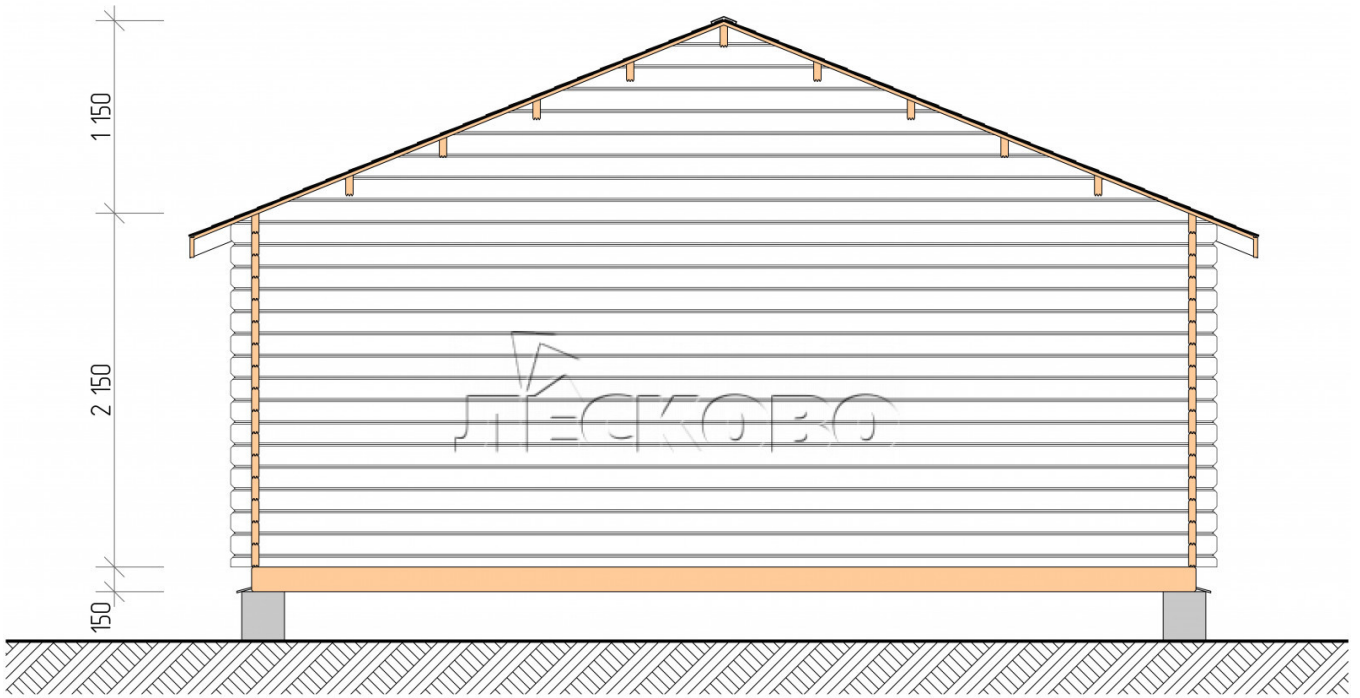

Log Cabin "DSN" series 6×3

Project Dimensions

6 × 3 / 15.4 m²

Full house set

2,888 €

Timber

45 MM

65 MM
+ 641 €

Project planning

6 000

3 000

15,01
M²

ДРЕСКО БО

Разрез

House Kit

- Wall kit: 44 × 145mm mini-chamber drying chamber with bowls for the project. The material of the tree is spruce, pine (GOST 8486). Humidity 12-14%. The height of the walls is 2.16 m;
- Logs, lower harness: board 45 × 145 mm chamber drying 10-12%;
- Floors: floorboard 35 mm, Chamber drying;
- Ceiling: imitation of a bar 20 × 135 mm, Chamber drying;
- Wooden windows, glass 4 mm, Single. Treatment with a colorless antiseptic. Hardware;

1.34×0.91 м.1 шт.

- Wooden doors;

0.84×1.885 м.

glass.1 шт.

7. Platbands: dry planed board 20 × 100 mm;

8. Roof: shingles.

9. Skirting board 35 mm.

+7 (4942) 499-770