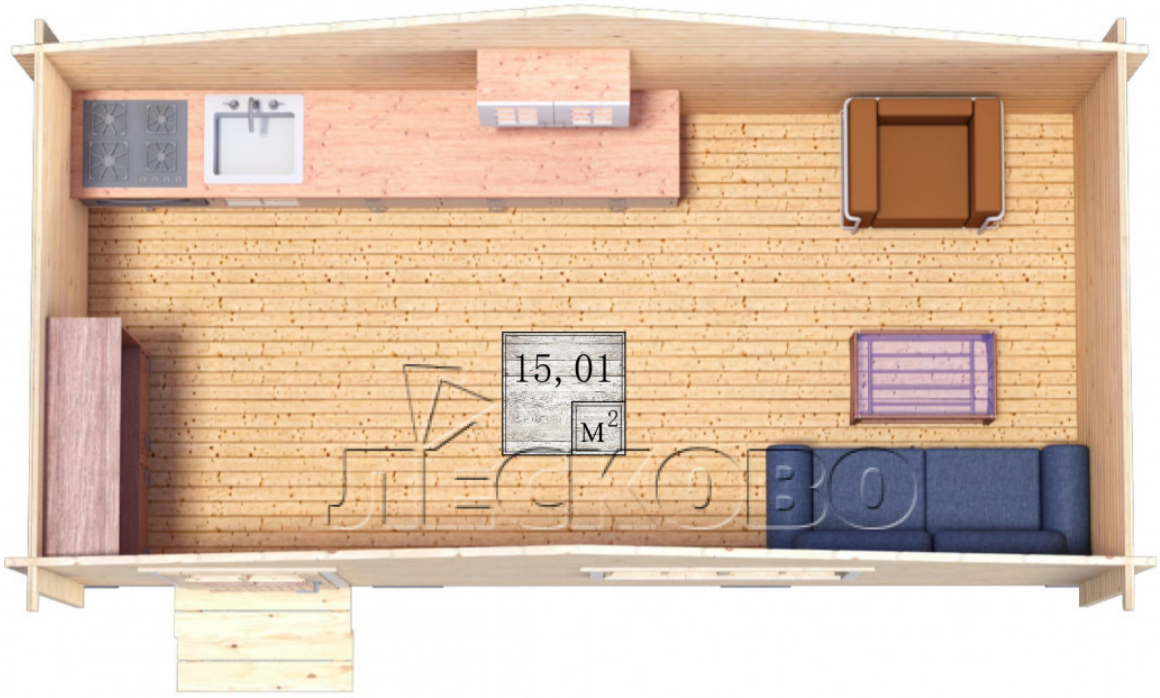

Log Cabin "DSN" series 6×3

Project Dimensions

6 × 3 / 15.4 m²

Full house set

2,888 €

Timber

45 MM

65 MM
+ 641 €

Project planning

6 000

3 000

15,01
M²

ДРЕСКО БО

Разрез

House Kit

- Wall kit: 44 × 145mm mini-chamber drying chamber with bowls for the project. The material of the tree is spruce, pine (GOST 8486). Humidity 12-14%. The height of the walls is 2.16 m;
- Logs, lower harness: board 45 × 145 mm chamber drying 10-12%;
- Floors: floorboard 35 mm, Chamber drying;
- Ceiling: imitation of a bar 20 × 135 mm, Chamber drying;
- Wooden windows, glass 4 mm, Single. Treatment with a colorless antiseptic. Hardware;

1.34×0.91 м.1 шт.

- Wooden doors;

0.84×1.885 м.

glass.1 шт.

7. Platbands: dry planed board 20 × 100 mm;

8. Roof: shingles.

9. Skirting board 35 mm.

+7 (4942) 499-770