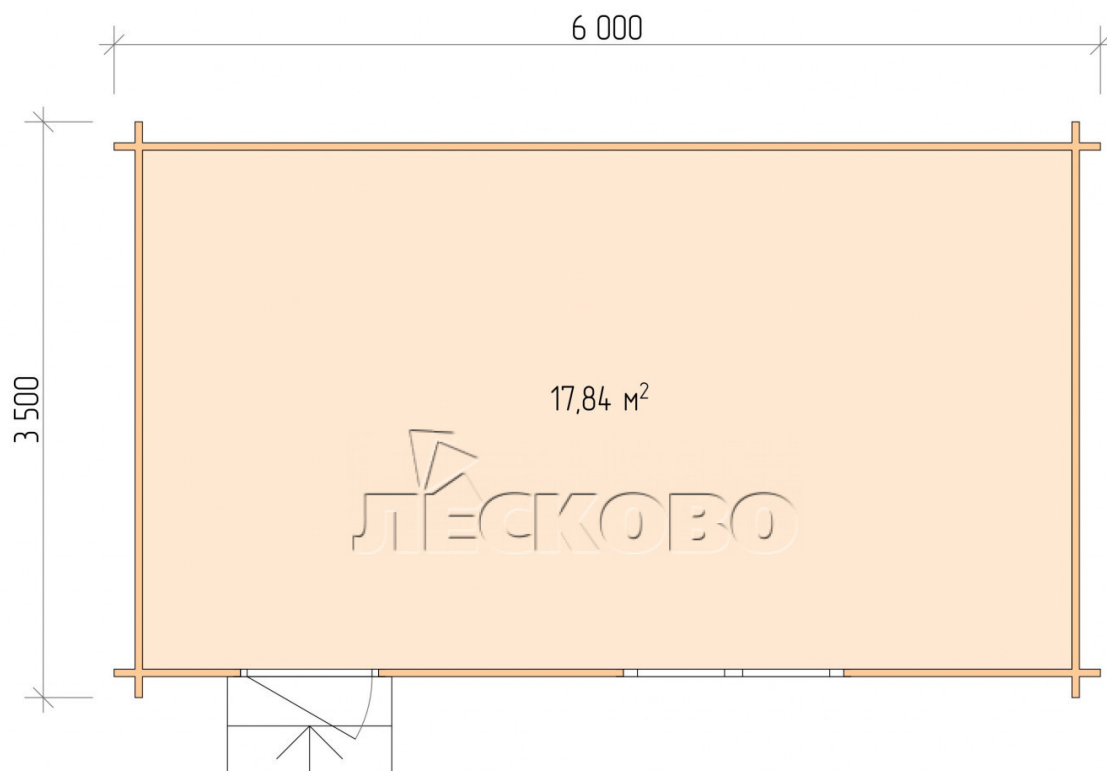

Log Cabin "DSN" series 6×3.5

Project Dimensions

6 × 3.5 / 18.3 m²

Full house set

3,185 €

Timber

45 MM

65 MM
+ 675 €

Project planning

6 000

3 500

Разрез

House Kit

- Wall kit: 44 × 145mm mini-chamber drying chamber with bowls for the project. The material of the tree is spruce, pine (GOST 8486). Humidity 12-14%. The height of the walls is 2.16 m;
- Logs, lower harness: board 45 × 145 mm chamber drying 10-12%;
- Floors: floorboard 35 mm, Chamber drying;
- Ceiling: imitation of a bar 20 × 135 mm, Chamber drying;
- Wooden windows, glass 4 mm, Single. Treatment with a colorless antiseptic. Hardware;

1.34×0.91 м.1 шт.

- Wooden doors;

0.84×1.885 м.

glass.1 шт.

7. Platbands: dry planed board 20 × 100 mm;

8. Roof: shingles.

9. Skirting board 35 mm.

+7 (4942) 499-770