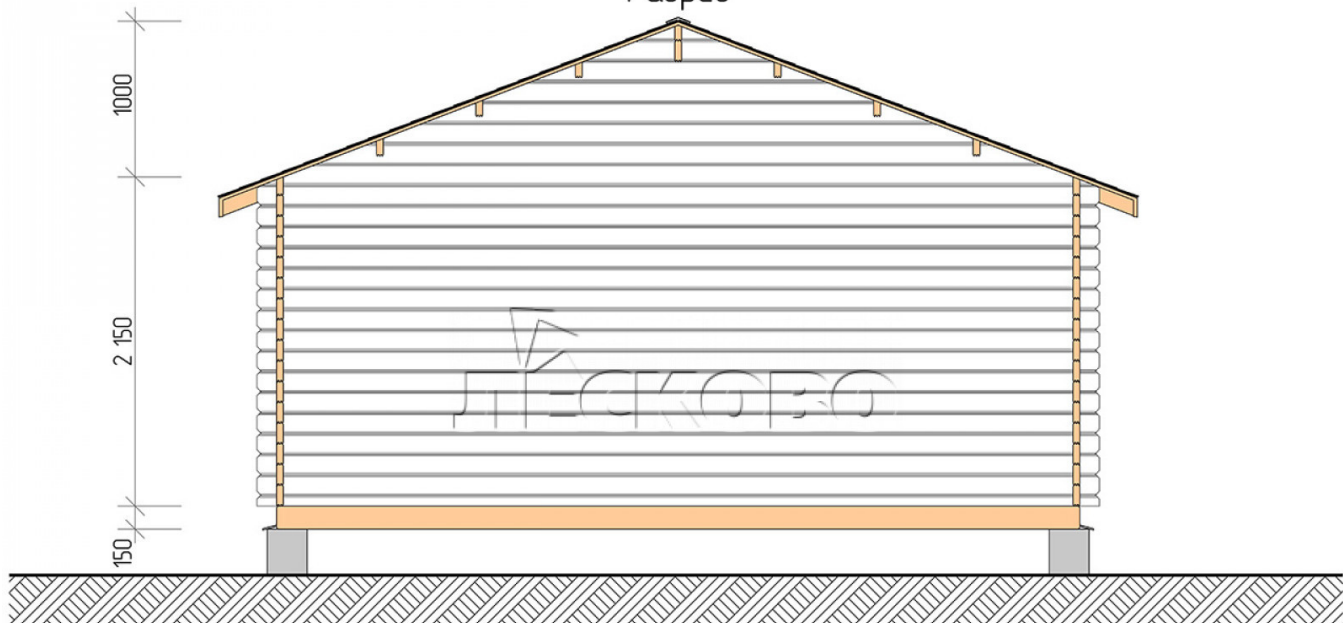

Log Cabin "DSN" series 5.5×6

Project Dimensions

5.5 × 6 / 29.7 m²

Full house set

4,839 €

Timber

45 MM

65 MM
+ 1,038 €

Project planning

5 500

6 000

Разрез

House Kit

- Wall kit: 44 × 145mm mini-chamber drying chamber with bowls for the project. The material of the tree is spruce, pine (GOST 8486). Humidity 12-14%. The height of the walls is 2.16 m;
- Logs, lower harness: board 45 × 145 mm chamber drying 10-12%;
- Floors: floorboard 35 mm, Chamber drying;
- Ceiling: imitation of a bar 20 × 135 mm, Chamber drying;
- Wooden windows, glass 4 mm, Single. Treatment with a colorless antiseptic. Hardware;

1.34×0.91 м.2 шт.

- Wooden doors;

0.84×1.885 м.

glass.1 шт.

7. Platbands: dry planed board 20 × 100 mm;

8. Roof: shingles.

9. Skirting board 35 mm.

+7 (4942) 499-770