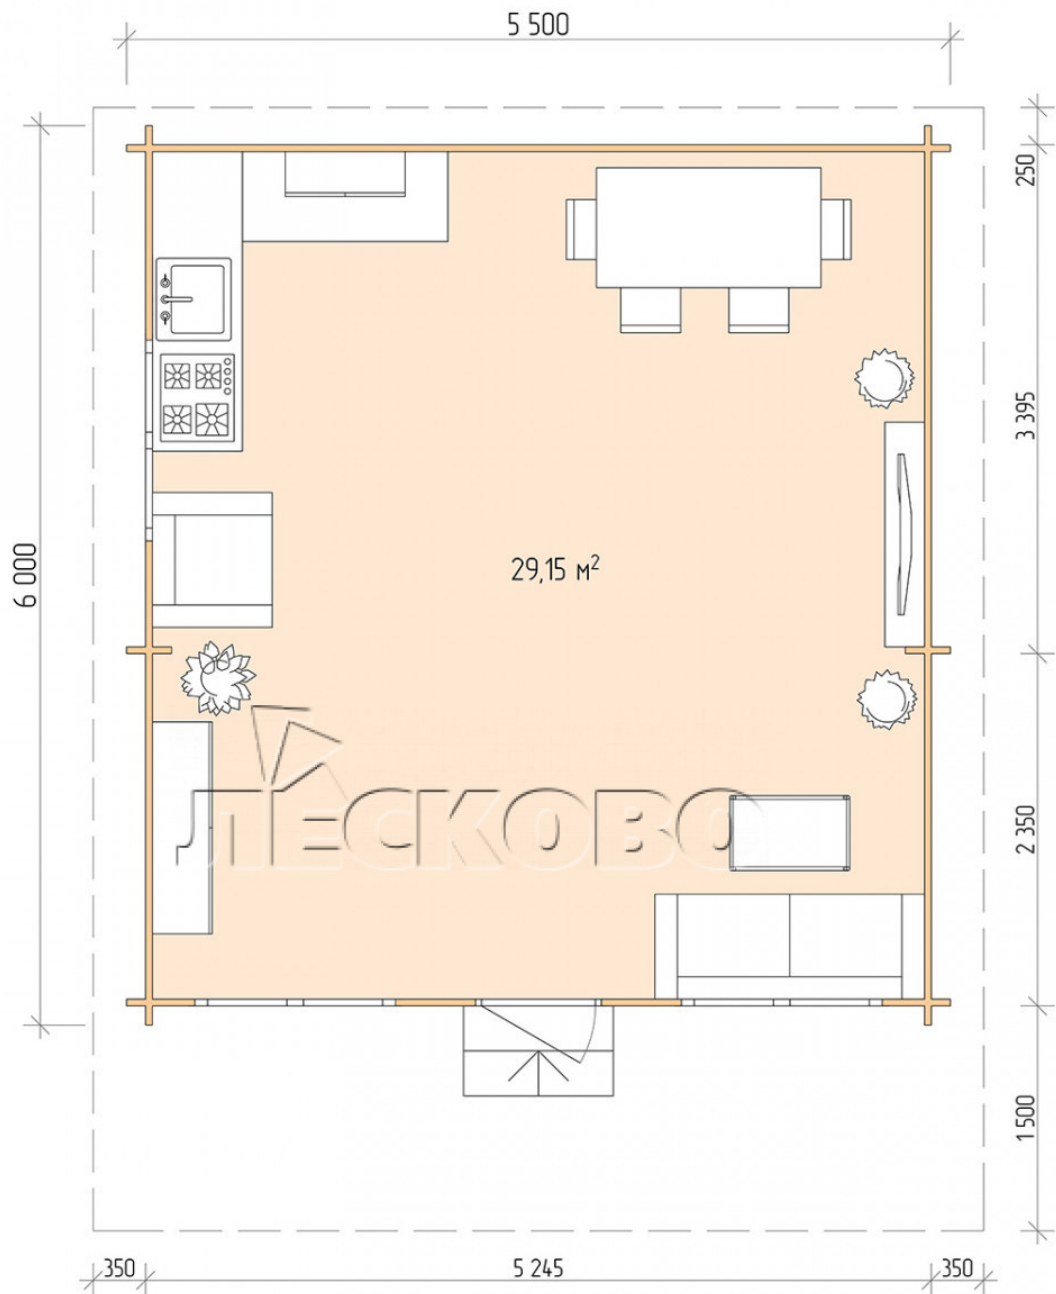

Log Cabin "DSN" series 5.5×6

Project Dimensions

5.5 × 6 / 29.7 m²

Full house set

4,839 €

Timber

45 MM

65 MM
+ 1,038 €

Project planning

5 500

6 000

Разрез

House Kit

- Wall kit: 44 × 145mm mini-chamber drying chamber with bowls for the project. The material of the tree is spruce, pine (GOST 8486). Humidity 12-14%. The height of the walls is 2.16 m;
- Logs, lower harness: board 45 × 145 mm chamber drying 10-12%;
- Floors: floorboard 35 mm, Chamber drying;
- Ceiling: imitation of a bar 20 × 135 mm, Chamber drying;
- Wooden windows, glass 4 mm, Single. Treatment with a colorless antiseptic. Hardware;

1.34×0.91 м.2 шт.

- Wooden doors;

0.84×1.885 м.

glass.1 шт.

7. Platbands: dry planed board 20 × 100 mm;

8. Roof: shingles.

9. Skirting board 35 mm.

+7 (4942) 499-770