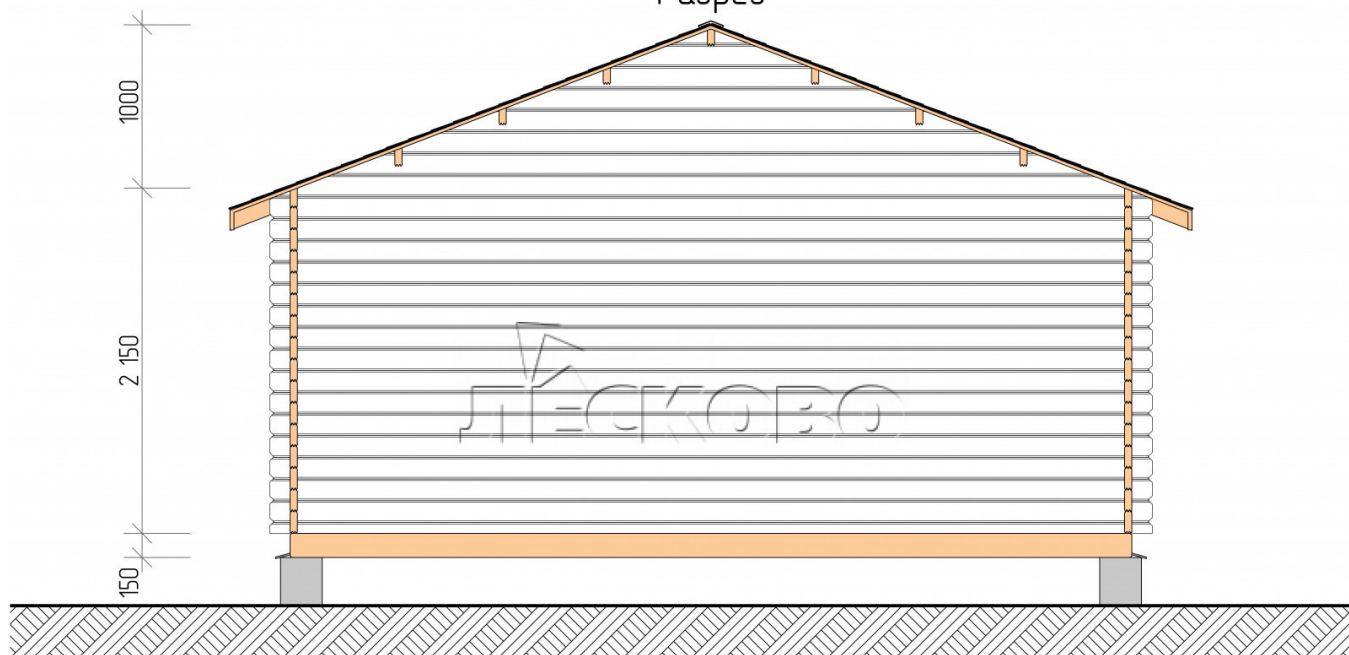

Log Cabin "DSN" series 5.5×5

Project Dimensions

5.5 × 5 / 24.5 m²

Full house set

4,091 €

Timber

45 MM

65 MM
+ 855 €

Project planning

5 500

5 000

24,00

M²

Разрез

House Kit

- Wall kit: 44 × 145mm mini-chamber drying chamber with bowls for the project. The material of the tree is spruce, pine (GOST 8486). Humidity 12-14%. The height of the walls is 2.16 m;
- Logs, lower harness: board 45 × 145 mm chamber drying 10-12%;
- Floors: floorboard 35 mm, Chamber drying;
- Ceiling: imitation of a bar 20 × 135 mm, Chamber drying;
- Wooden windows, glass 4 mm, Single. Treatment with a colorless antiseptic. Hardware;

1.34×0.91 м.2 шт.

- Wooden doors;

0.84×1.885 м.

glass.1 шт.

7. Platbands: dry planed board 20 × 100 mm;

8. Roof: shingles.

9. Skirting board 35 mm.

+7 (4942) 499-770