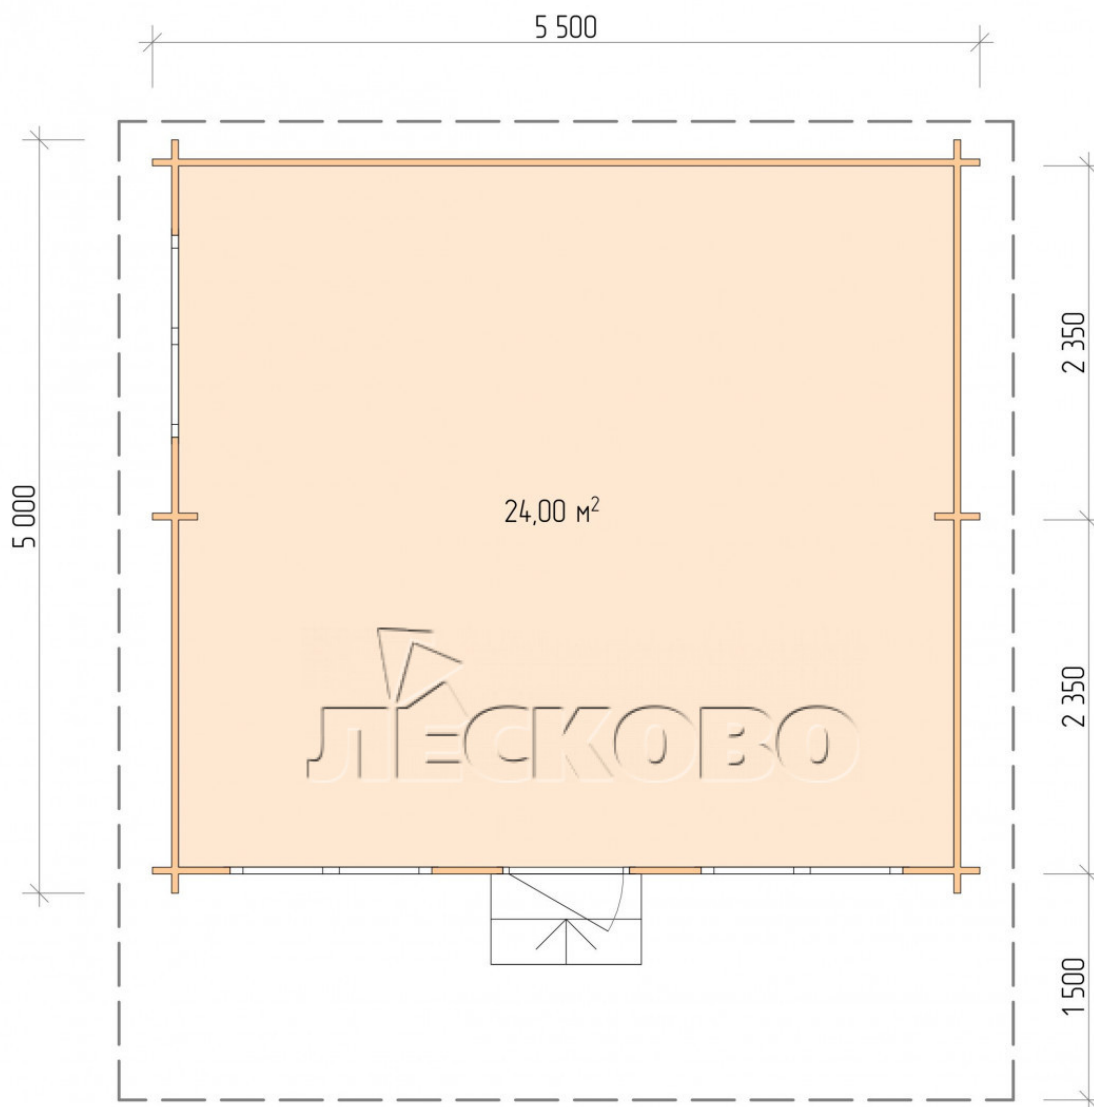

Log Cabin "DSN" series 5.5×5

Project Dimensions

5.5 × 5 / 24.5 m²

Full house set

4,091 €

Timber

45 MM

65 MM
+ 855 €

Project planning

5 500

5 000

24,00

M²

Разрез

House Kit

- Wall kit: 44 × 145mm mini-chamber drying chamber with bowls for the project. The material of the tree is spruce, pine (GOST 8486). Humidity 12-14%. The height of the walls is 2.16 m;
- Logs, lower harness: board 45 × 145 mm chamber drying 10-12%;
- Floors: floorboard 35 mm, Chamber drying;
- Ceiling: imitation of a bar 20 × 135 mm, Chamber drying;
- Wooden windows, glass 4 mm, Single. Treatment with a colorless antiseptic. Hardware;

1.34×0.91 м.2 шт.

- Wooden doors;

0.84×1.885 м.

glass.1 шт.

7. Platbands: dry planed board 20 × 100 mm;

8. Roof: shingles.

9. Skirting board 35 mm.

+7 (4942) 499-770