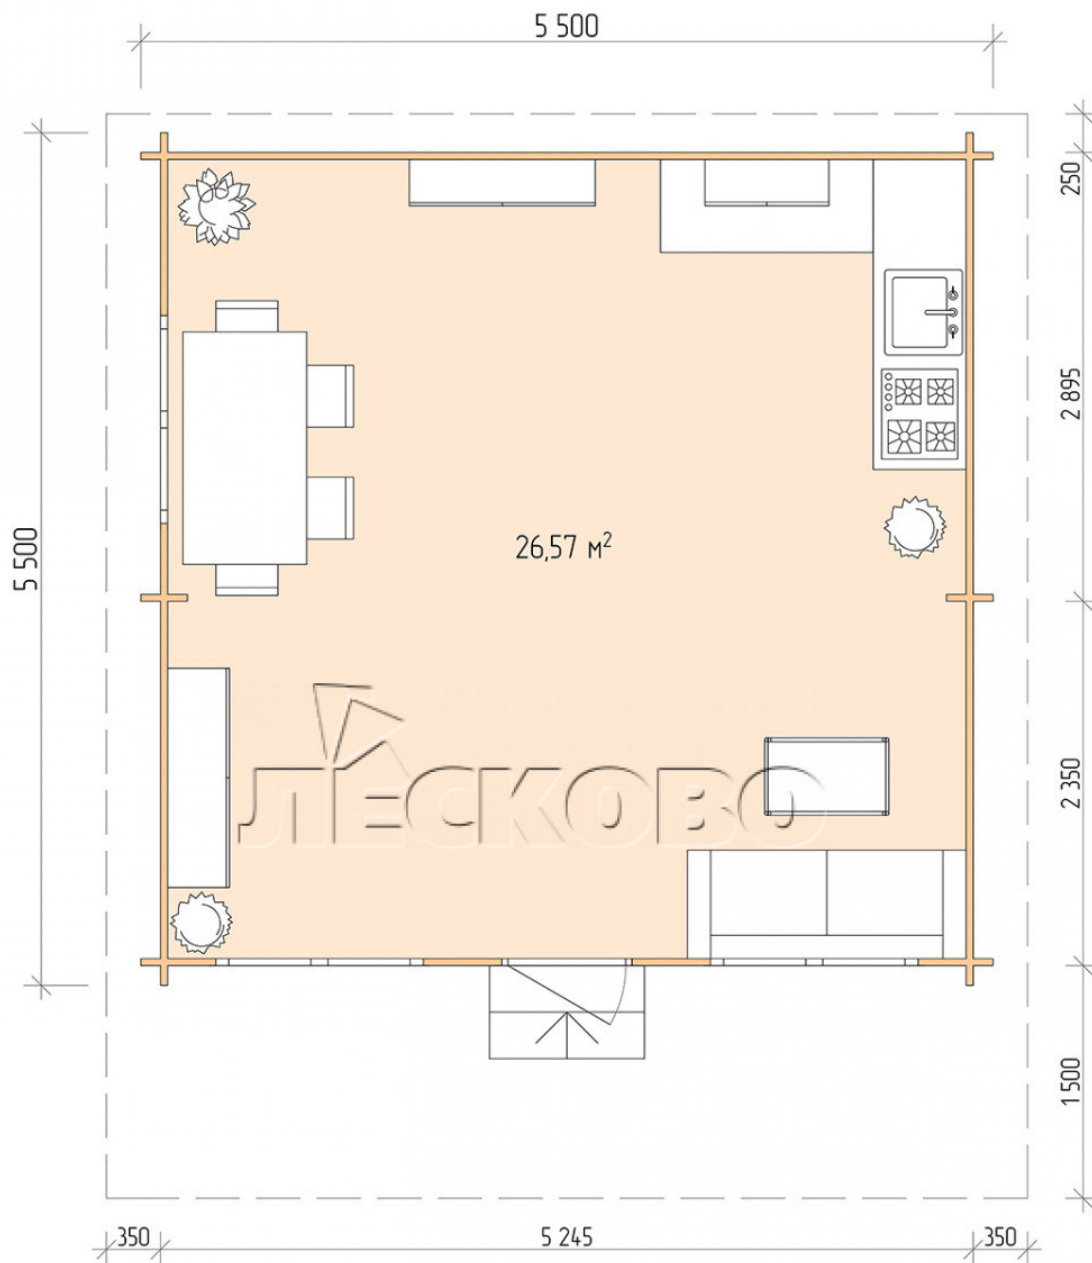

## Log Cabin "DSN" series 5.5×5.5

Project Dimensions

5.5 × 5.5 / 27.1 m<sup>2</sup>

Full house set

**4,507 €**

## Project planning

5 500

5 500

Разрез

## House Kit

- Wall kit: 44 × 145mm mini-chamber drying chamber with bowls for the project. The material of the tree is spruce, pine (GOST 8486). Humidity 12-14%. The height of the walls is 2.16 m;
- Logs, lower harness: board 45 × 145 mm chamber drying 10-12%;
- Floors: floorboard 35 mm, Chamber drying;
- Ceiling: imitation of a bar 20 × 135 mm, Chamber drying;
- Wooden windows, glass 4 mm, Single. Treatment with a colorless antiseptic. Hardware;

1.34×0.91 м.2 шт.

- Wooden doors;

0.84×1.885 м.

glass.1 шт.

7. Platbands: dry planed board 20 × 100 mm;

8. Roof: shingles.

9. Skirting board 35 mm.

+7 (4942) 499-770