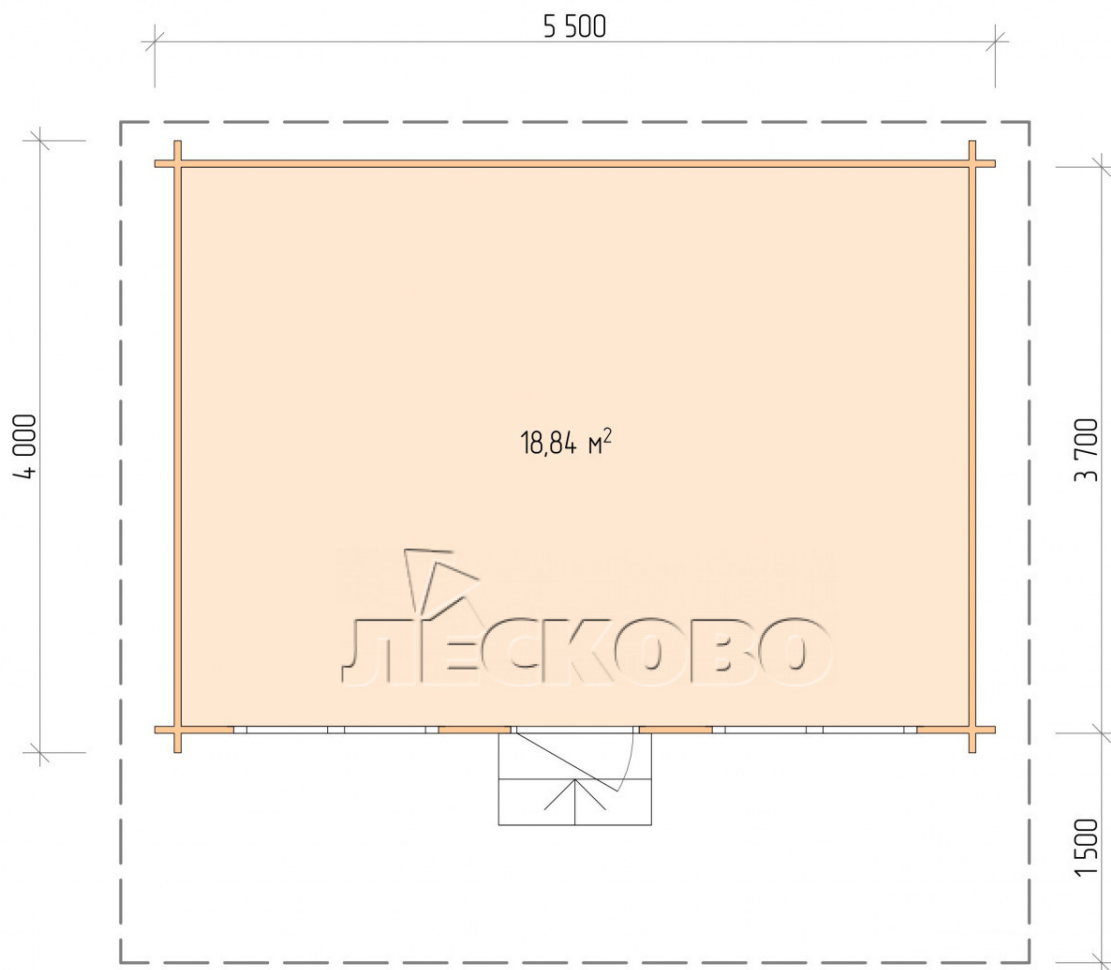

## Log Cabin "DSN" series 5.5×4

Project Dimensions

5.5 × 4 / 19.3 m<sup>2</sup>

Full house set

**3,445 €**

## Project planning

5 500

18,84  
M<sup>2</sup>

4 000

Разрез

## House Kit

- Wall kit: 44 × 145mm mini-chamber drying chamber with bowls for the project. The material of the tree is spruce, pine (GOST 8486). Humidity 12-14%. The height of the walls is 2.16 m;
- Logs, lower harness: board 45 × 145 mm chamber drying 10-12%;
- Floors: floorboard 35 mm, Chamber drying;
- Ceiling: imitation of a bar 20 × 135 mm, Chamber drying;
- Wooden windows, glass 4 mm, Single. Treatment with a colorless antiseptic. Hardware;

1.34×0.91 м.1 шт.

- Wooden doors;

0.84×1.885 м.

glass.1 шт.

7. Platbands: dry planed board 20 × 100 mm;

8. Roof: shingles.

9. Skirting board 35 mm.

+7 (4942) 499-770