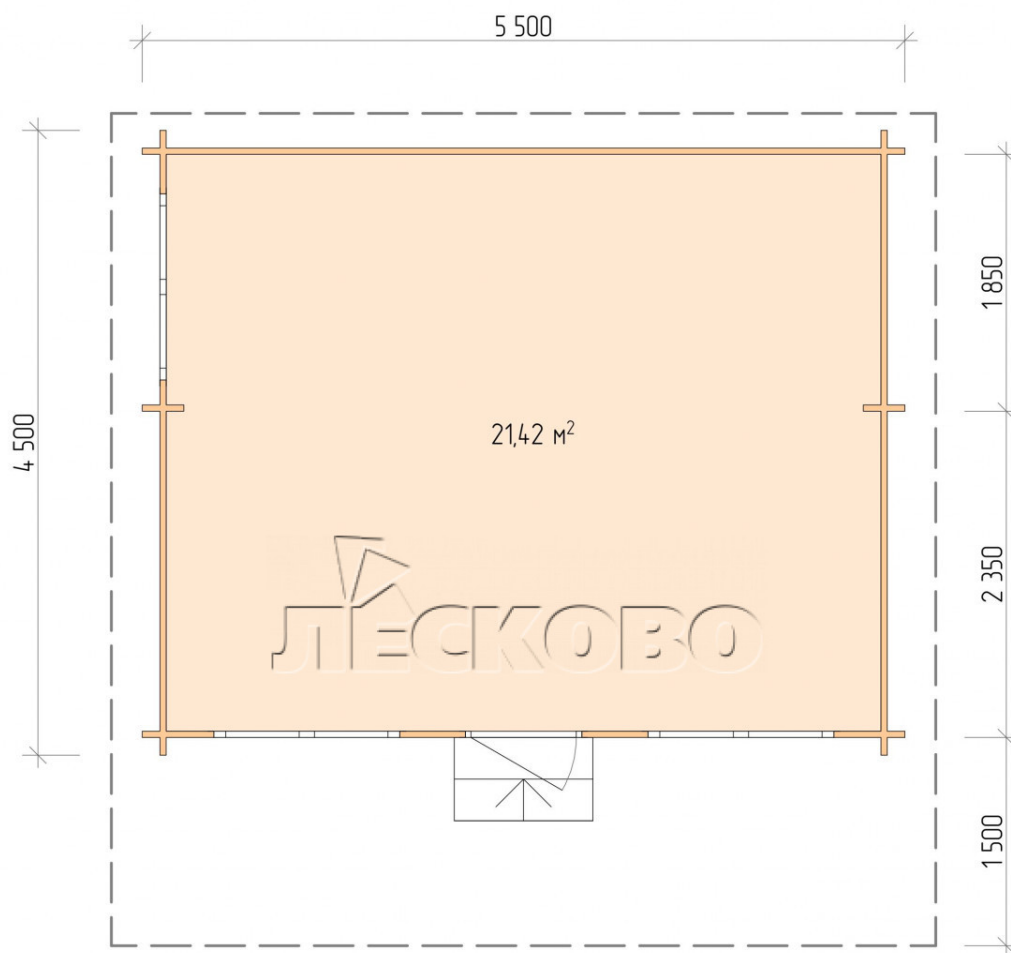

## Log Cabin "DSN" series 5.5×4.5

Project Dimensions

5.5 × 4.5 / 21.9 m<sup>2</sup>

Full house set

**3,828 €**

## Project planning

5 500

4 500

21,42  
M<sup>2</sup>

Разрез

## House Kit

- Wall kit: 44 × 145mm mini-chamber drying chamber with bowls for the project. The material of the tree is spruce, pine (GOST 8486). Humidity 12-14%. The height of the walls is 2.16 m;
- Logs, lower harness: board 45 × 145 mm chamber drying 10-12%;
- Floors: floorboard 35 mm, Chamber drying;
- Ceiling: imitation of a bar 20 × 135 mm, Chamber drying;
- Wooden windows, glass 4 mm, Single. Treatment with a colorless antiseptic. Hardware;

1.34×0.91 м.2 шт.

- Wooden doors;

0.84×1.885 м.

glass.1 шт.

7. Platbands: dry planed board 20 × 100 mm;

8. Roof: shingles.

9. Skirting board 35 mm.

+7 (4942) 499-770