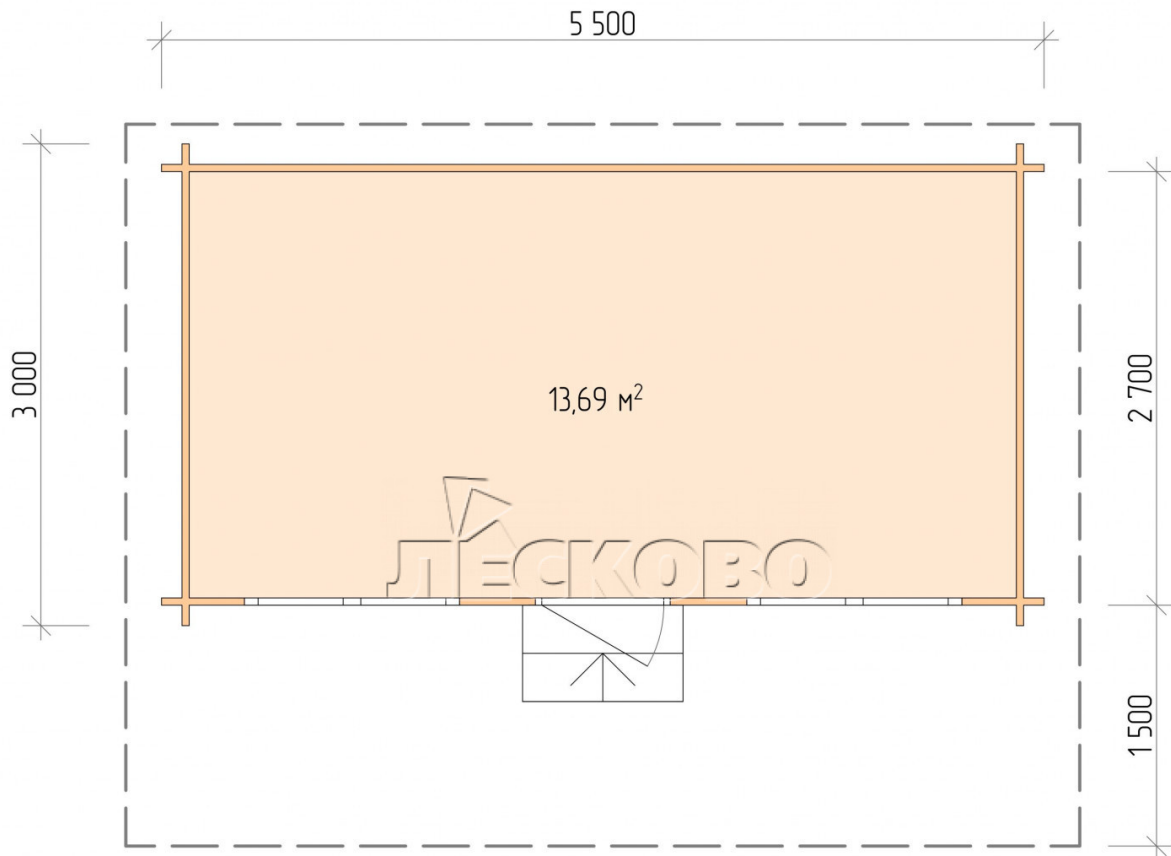

## Log Cabin "DSN" series 5.5×3

Project Dimensions

5.5 × 3 / 14.1 m<sup>2</sup>

Full house set

**2,987 €**

# House Kit

- Wall kit: 44 × 145mm mini-chamber drying chamber with bowls for the project. The material of the tree is spruce, pine (GOST 8486). Humidity 12-14%. The height of the walls is 2.16 m;
- Logs, lower harness: board 45 × 145 mm chamber drying 10-12%;
- Floors: floorboard 35 mm, Chamber drying;
- Ceiling: imitation of a bar 20 × 135 mm, Chamber drying;
- Wooden windows, glass 4 mm, Single. Treatment with a colorless antiseptic. Hardware;

1.34×0.91 м.1 шт.

- Wooden doors;

0.84×1.885 м.

glass.1 шт.

7. Platbands: dry planed board 20 × 100 mm;

8. Roof: shingles.

9. Skirting board 35 mm.

+7 (4942) 499-770