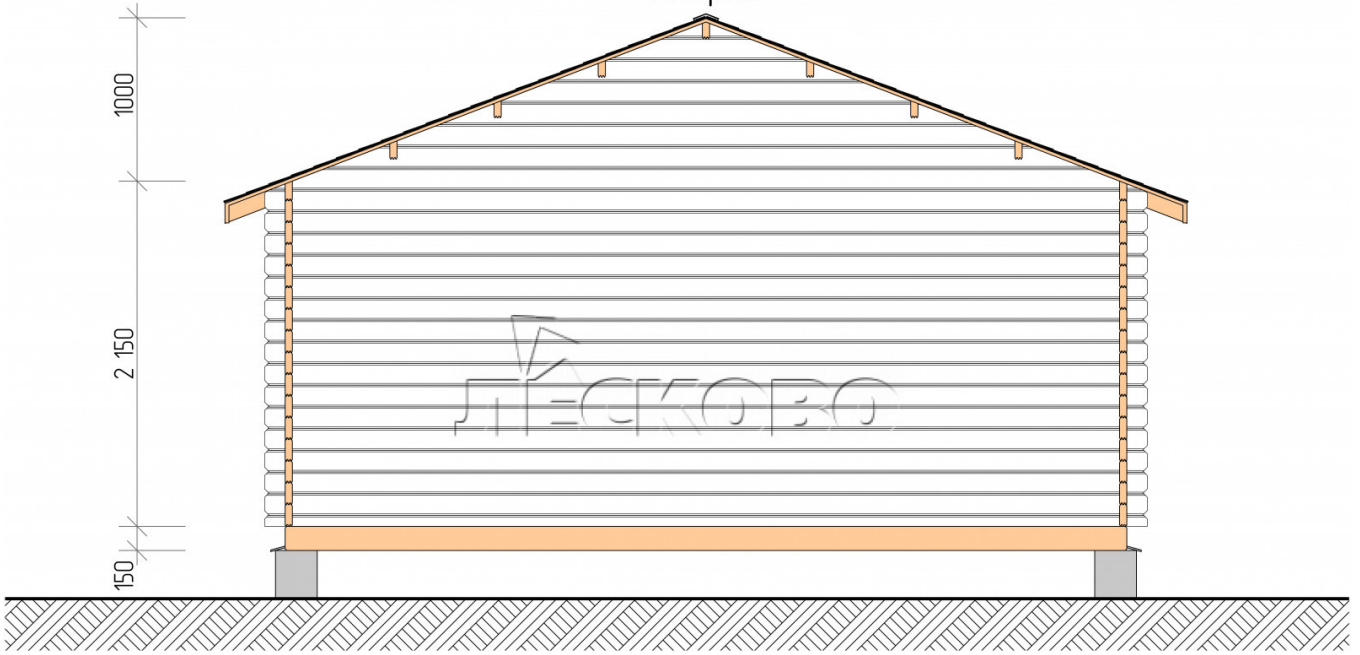

## Log Cabin "DSN" series 5.5×3

Project Dimensions

5.5 × 3 / 14.1 m<sup>2</sup>

Full house set

**2,987 €**

# House Kit

- Wall kit: 44 × 145mm mini-chamber drying chamber with bowls for the project. The material of the tree is spruce, pine (GOST 8486). Humidity 12-14%. The height of the walls is 2.16 m;
- Logs, lower harness: board 45 × 145 mm chamber drying 10-12%;
- Floors: floorboard 35 mm, Chamber drying;
- Ceiling: imitation of a bar 20 × 135 mm, Chamber drying;
- Wooden windows, glass 4 mm, Single. Treatment with a colorless antiseptic. Hardware;