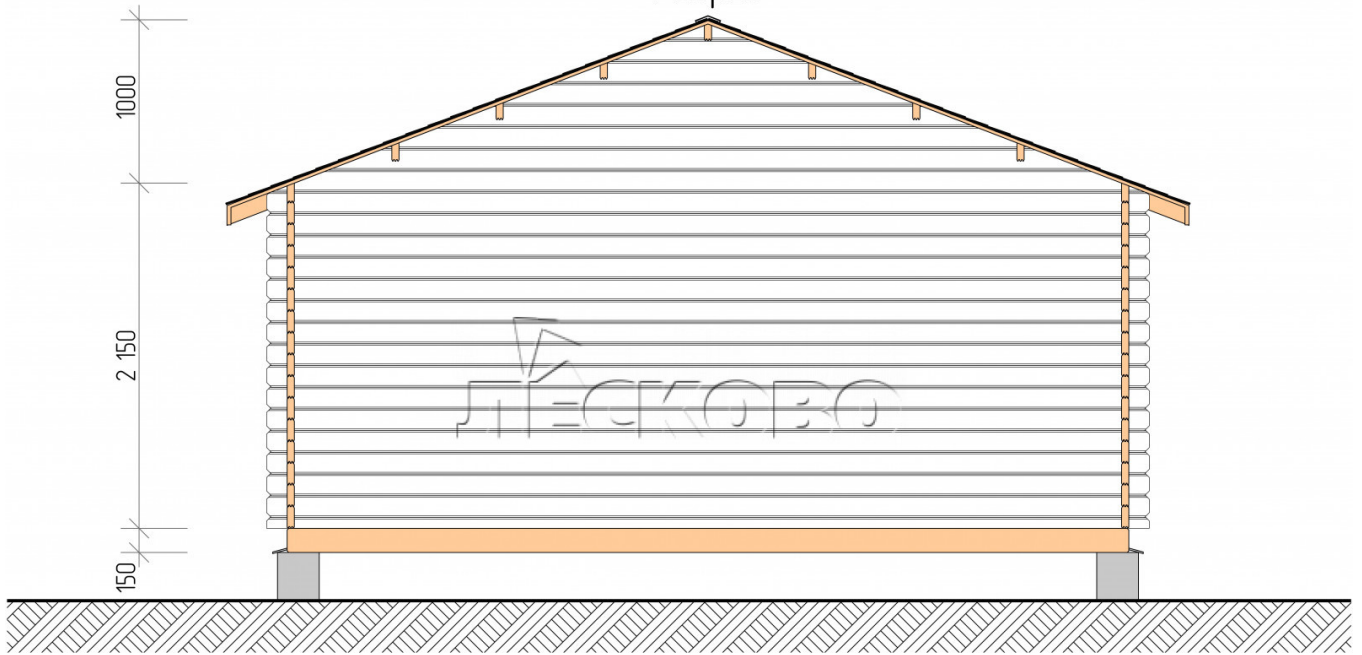

## Log Cabin "DSN" series 5.5×3

Project Dimensions

5.5 × 3 / 14.1 m<sup>2</sup>

Full house set

**2,874 €**

## Project planning

5 500

3 000

Разрез

# House Kit

- Wall kit: 44 × 145mm mini-chamber drying chamber with bowls for the project. The material of the tree is spruce, pine (GOST 8486). Humidity 12-14%. The height of the walls is 2.16 m;
- Logs, lower harness: board 45 × 145 mm chamber drying 10-12%;
- Floors: floorboard 35 mm, Chamber drying;
- Ceiling: imitation of a bar 20 × 135 mm, Chamber drying;
- Wooden windows, glass 4 mm, Single. Treatment with a colorless antiseptic. Hardware;