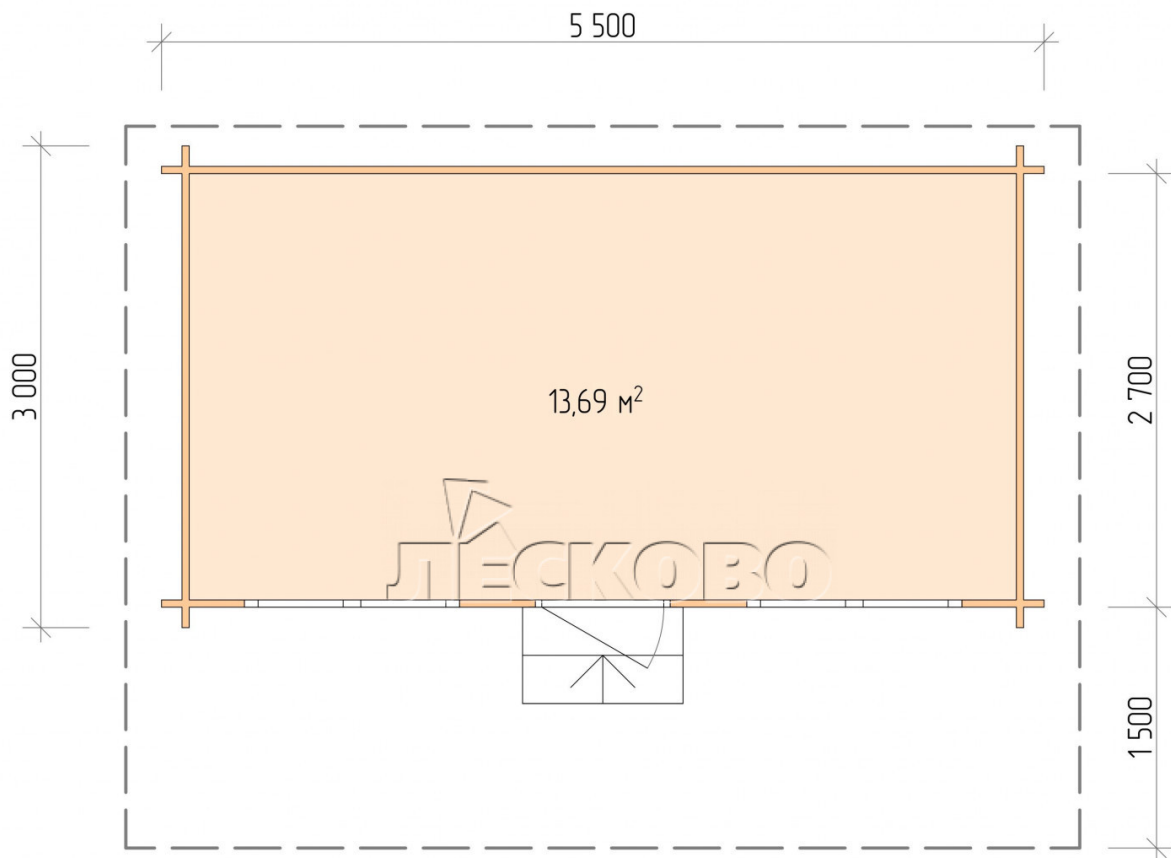

## Log Cabin "DSN" series 5.5×3

Project Dimensions

5.5 × 3 / 14.1 m<sup>2</sup>

Full house set

**2,874 €**

## Project planning

5 500

3 000

Разрез

# House Kit

- Wall kit: 44 × 145mm mini-chamber drying chamber with bowls for the project. The material of the tree is spruce, pine (GOST 8486). Humidity 12-14%. The height of the walls is 2.16 m;
- Logs, lower harness: board 45 × 145 mm chamber drying 10-12%;
- Floors: floorboard 35 mm, Chamber drying;
- Ceiling: imitation of a bar 20 × 135 mm, Chamber drying;
- Wooden windows, glass 4 mm, Single. Treatment with a colorless antiseptic. Hardware;

1.34×0.91 м.1 шт.

- Wooden doors;

0.84×1.885 м.

glass.1 шт.

7. Platbands: dry planed board 20 × 100 mm;

8. Roof: shingles.

9. Skirting board 35 mm.

+7 (4942) 499-770