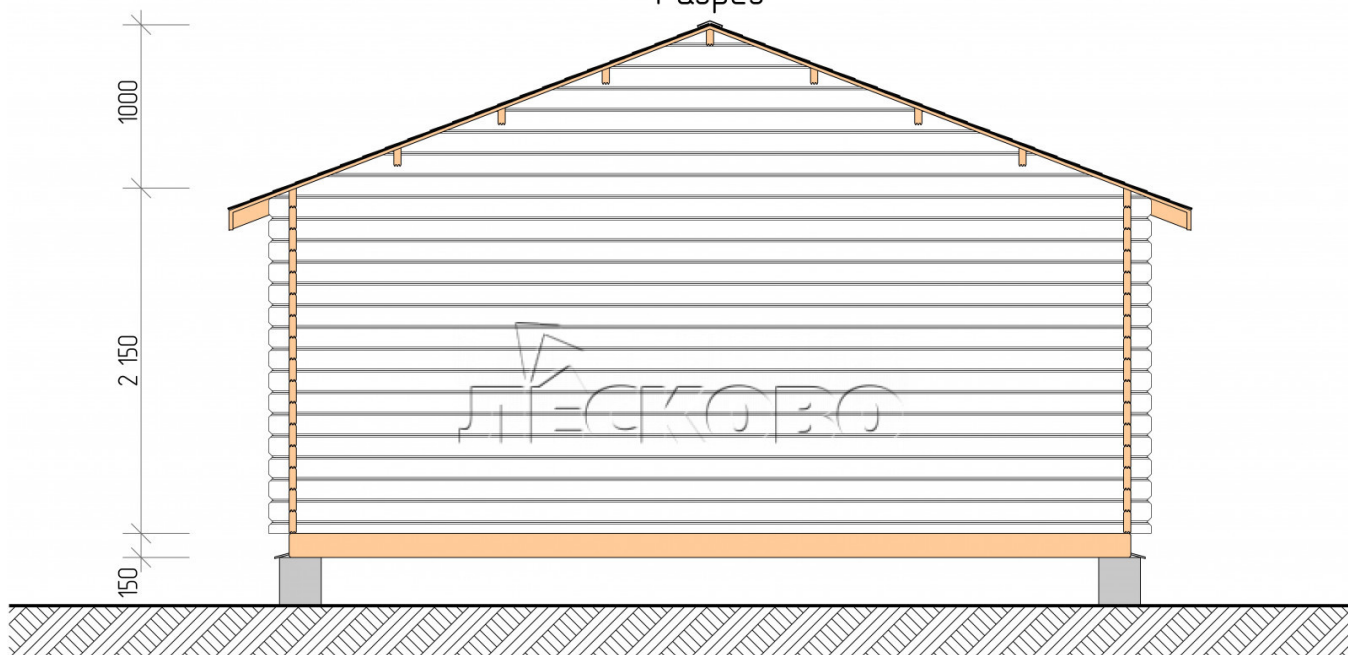

Log Cabin "DSN" series 5.5×3.5

Project Dimensions

5.5 × 3.5 / 16.7 m²

Full house set

3,110 €

Timber

45 MM

65 MM
+ 666 €

Project planning

5 500

Разрез

House Kit

- Wall kit: 44 × 145mm mini-chamber drying chamber with bowls for the project. The material of the tree is spruce, pine (GOST 8486). Humidity 12-14%. The height of the walls is 2.16 m;
- Logs, lower harness: board 45 × 145 mm chamber drying 10-12%;
- Floors: floorboard 35 mm, Chamber drying;
- Ceiling: imitation of a bar 20 × 135 mm, Chamber drying;
- Wooden windows, glass 4 mm, Single. Treatment with a colorless antiseptic. Hardware;

1.34×0.91 м.1 шт.

- Wooden doors;

0.84×1.885 м.

glass.1 шт.

7. Platbands: dry planed board 20 × 100 mm;

8. Roof: shingles.

9. Skirting board 35 mm.

+7 (4942) 499-770