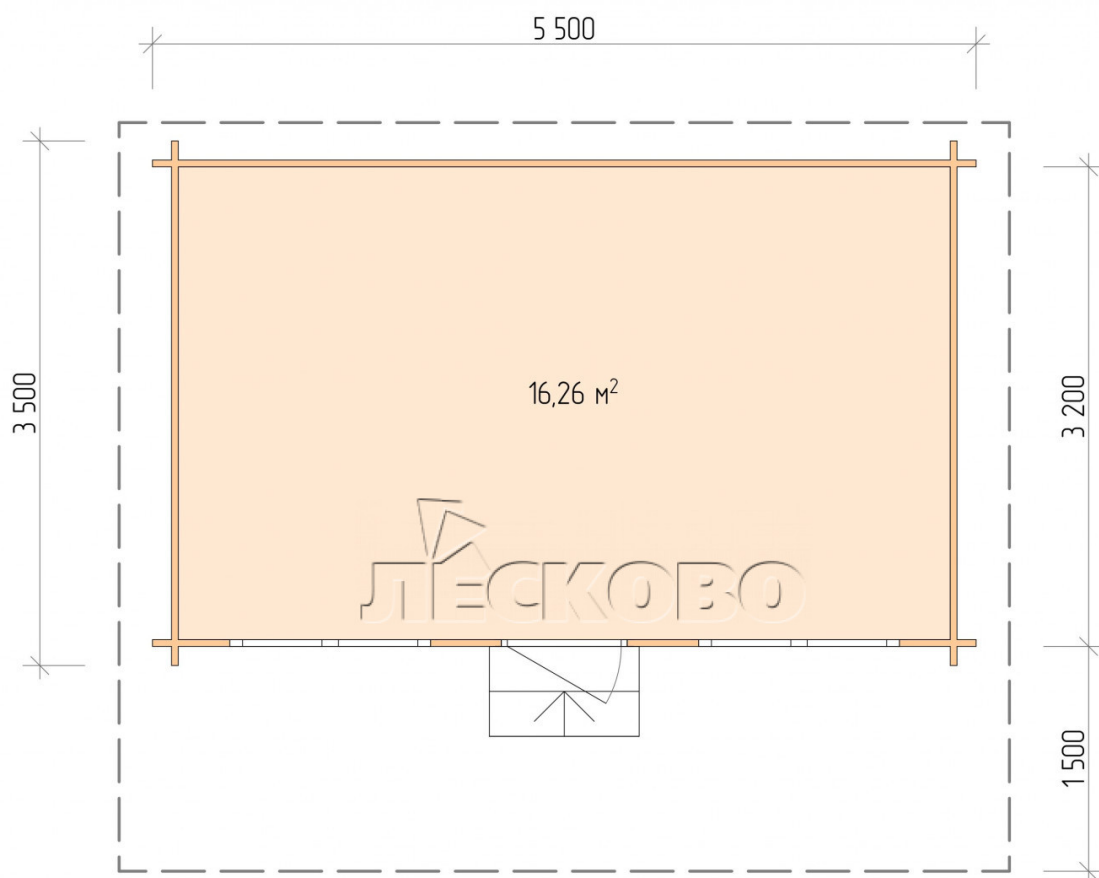

Log Cabin "DSN" series 5.5×3.5

Project Dimensions

5.5 × 3.5 / 16.7 m²

Full house set

3,110 €

Timber

45 MM

65 MM
+ 666 €

Project planning

5 500

Разрез

House Kit

- Wall kit: 44 × 145mm mini-chamber drying chamber with bowls for the project. The material of the tree is spruce, pine (GOST 8486). Humidity 12-14%. The height of the walls is 2.16 m;
- Logs, lower harness: board 45 × 145 mm chamber drying 10-12%;
- Floors: floorboard 35 mm, Chamber drying;
- Ceiling: imitation of a bar 20 × 135 mm, Chamber drying;
- Wooden windows, glass 4 mm, Single. Treatment with a colorless antiseptic. Hardware;

1.34×0.91 м.1 шт.

- Wooden doors;

0.84×1.885 м.

glass.1 шт.

7. Platbands: dry planed board 20 × 100 mm;

8. Roof: shingles.

9. Skirting board 35 mm.

+7 (4942) 499-770