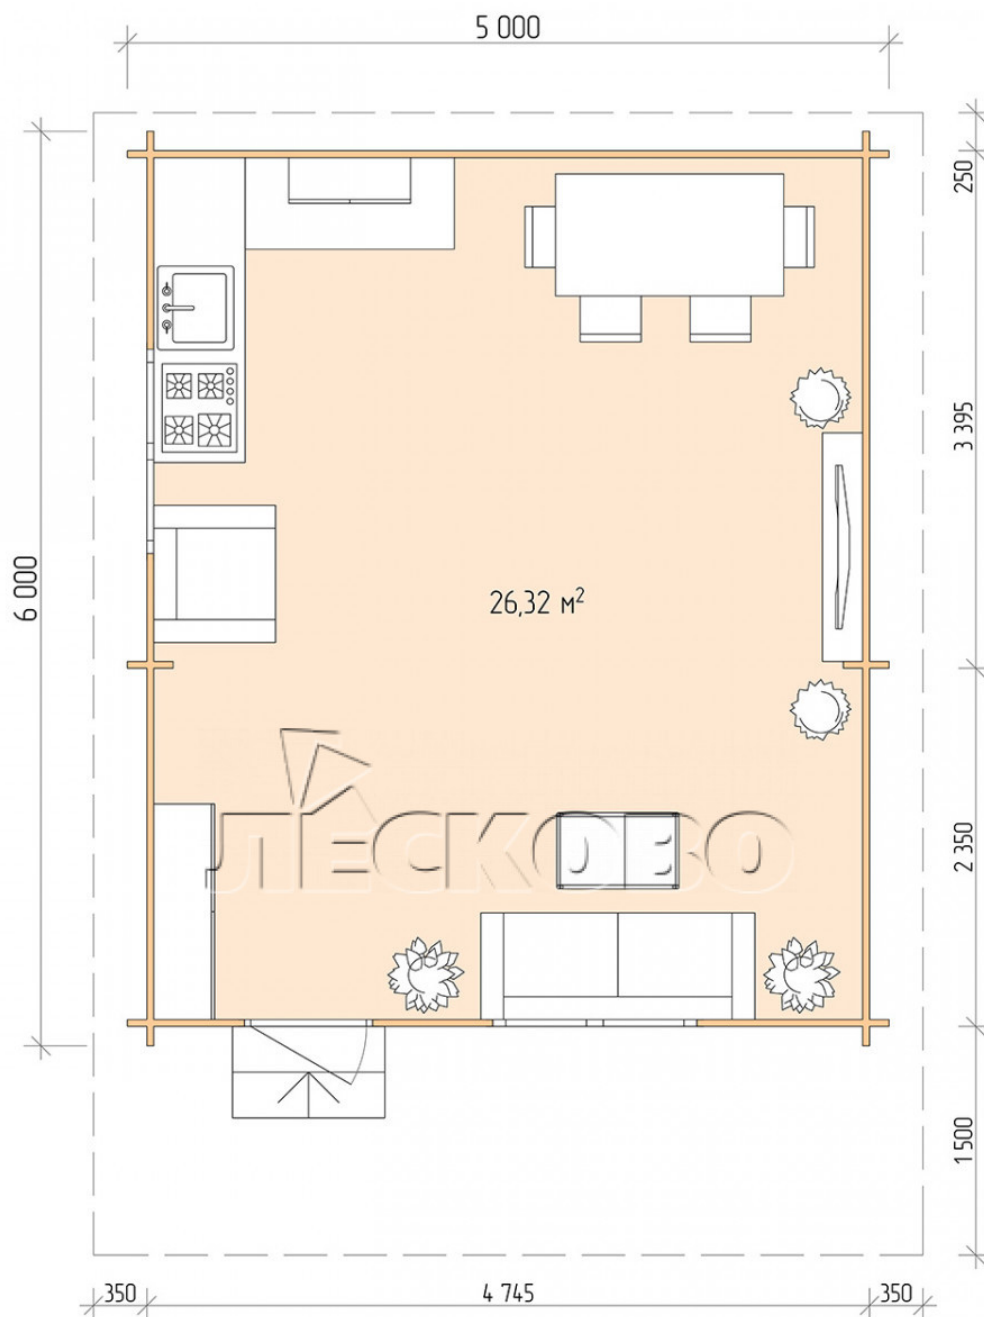

Log Cabin "DSN" series 5×6

Project Dimensions

5 × 6 / 26.8 m²

Full house set

4,337 €

Timber

45 MM

65 MM
+ 941 €

Project planning

5 000

6 000

Разрез

House Kit

- Wall kit: 44 × 145mm mini-chamber drying chamber with bowls for the project. The material of the tree is spruce, pine (GOST 8486). Humidity 12-14%. The height of the walls is 2.16 m;
- Logs, lower harness: board 45 × 145 mm chamber drying 10-12%;
- Floors: floorboard 35 mm, Chamber drying;
- Ceiling: imitation of a bar 20 × 135 mm, Chamber drying;
- Wooden windows, glass 4 mm, Single. Treatment with a colorless antiseptic. Hardware;

1.34×0.91 м.2 шт.

- Wooden doors;

0.84×1.885 м.

glass.1 шт.

7. Platbands: dry planed board 20 × 100 mm;

8. Roof: shingles.

9. Skirting board 35 mm.

+7 (4942) 499-770