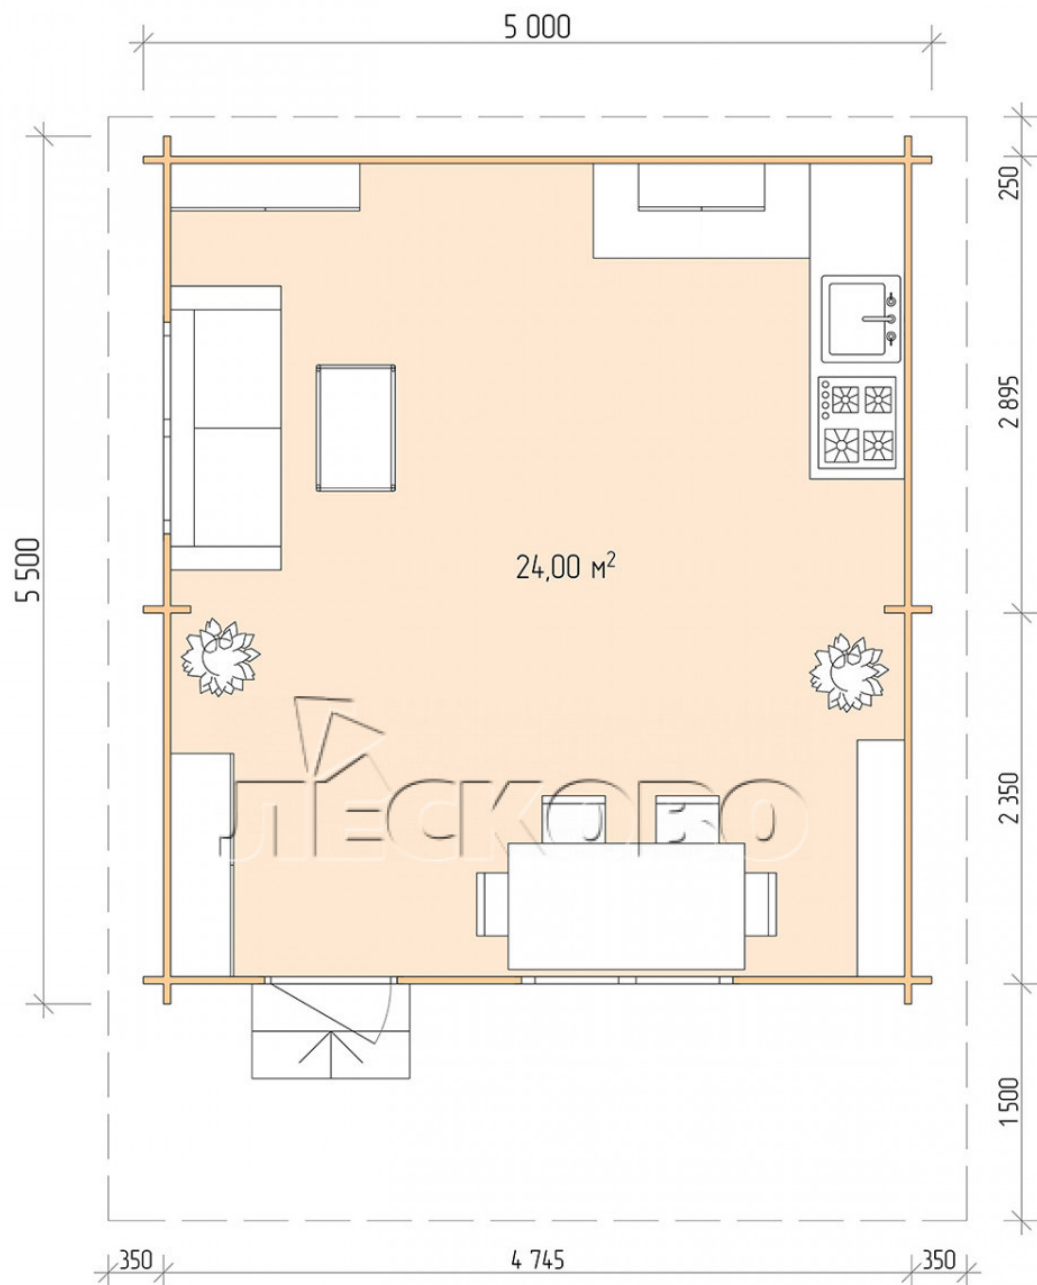

Log Cabin "DSN" series 5×5.5

Project Dimensions

5 × 5.5 / 24.4 m²

Full house set

3,848 €

Timber

45 MM

65 MM
+ 848 €

Project planning

5 000

5 500

24
M²

Разрез

House Kit

- Wall kit: 44 × 145mm mini-chamber drying chamber with bowls for the project. The material of the tree is spruce, pine (GOST 8486). Humidity 12-14%. The height of the walls is 2.16 m;
- Logs, lower harness: board 45 × 145 mm chamber drying 10-12%;
- Floors: floorboard 35 mm, Chamber drying;
- Ceiling: imitation of a bar 20 × 135 mm, Chamber drying;
- Wooden windows, glass 4 mm, Single. Treatment with a colorless antiseptic. Hardware;

1.34×0.91 м.2 шт.

- Wooden doors;

0.84×1.885 м.

glass.1 шт.

7. Platbands: dry planed board 20 × 100 mm;

8. Roof: shingles.

9. Skirting board 35 mm.

+7 (4942) 499-770