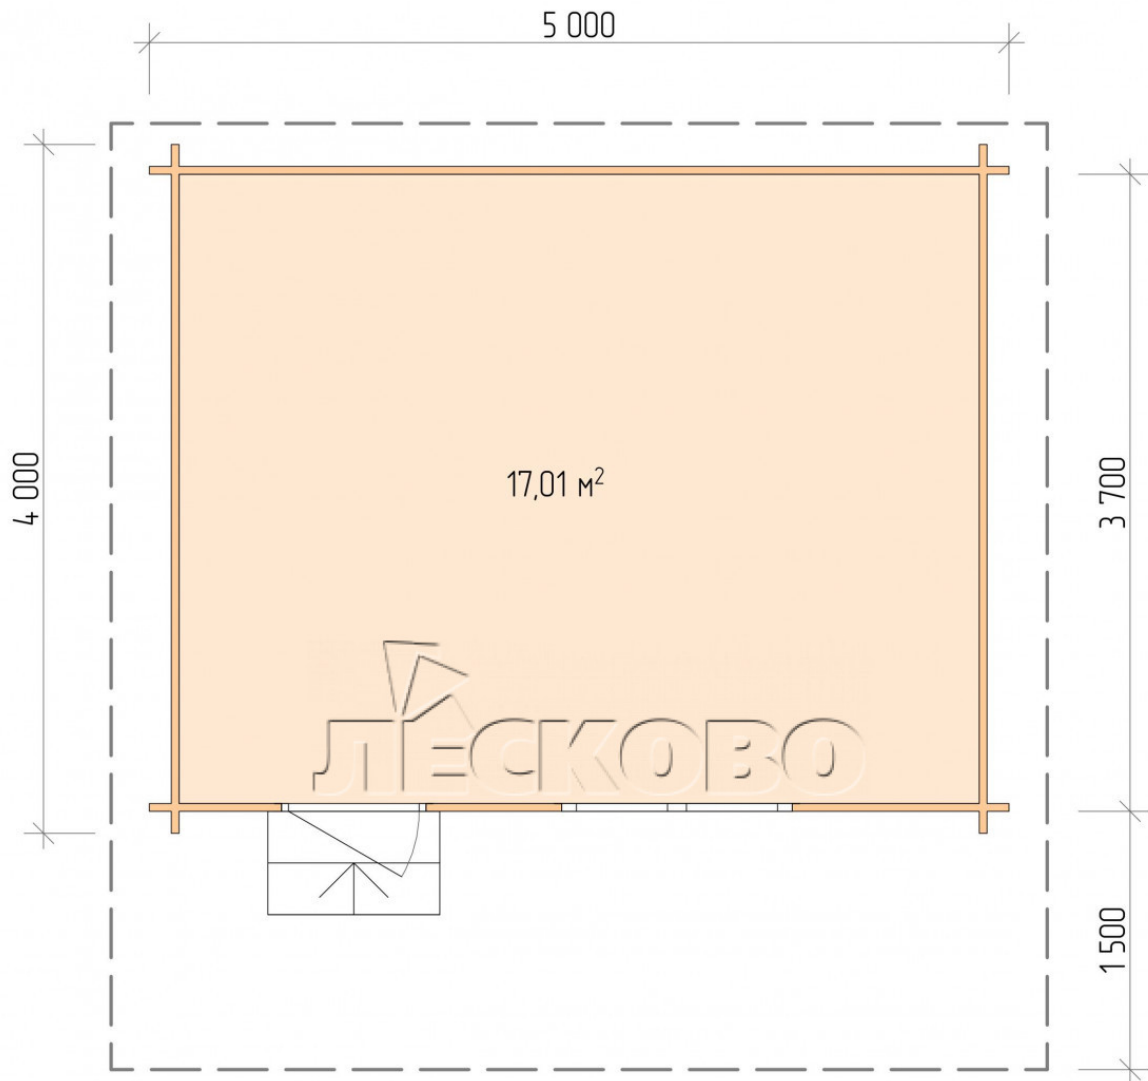

Log Cabin "DSN" series 5×4

Project Dimensions

5 × 4 / 17.4 m²

Full house set

3,059 €

Timber

45 mm

65 mm
+ 704 €

Project planning

5 000

4 000

17,01
M²

Разрез

House Kit

- Wall kit: 44 × 145mm mini-chamber drying chamber with bowls for the project. The material of the tree is spruce, pine (GOST 8486). Humidity 12-14%. The height of the walls is 2.16 m;
- Logs, lower harness: board 45 × 145 mm chamber drying 10-12%;
- Floors: floorboard 35 mm, Chamber drying;
- Ceiling: imitation of a bar 20 × 135 mm, Chamber drying;
- Wooden windows, glass 4 mm, Single. Treatment with a colorless antiseptic. Hardware;

1.34×0.91 м.1 шт.

- Wooden doors;

0.84×1.885 м.

glass.1 шт.

7. Platbands: dry planed board 20 × 100 mm;

8. Roof: shingles.

9. Skirting board 35 mm.

+7 (4942) 499-770