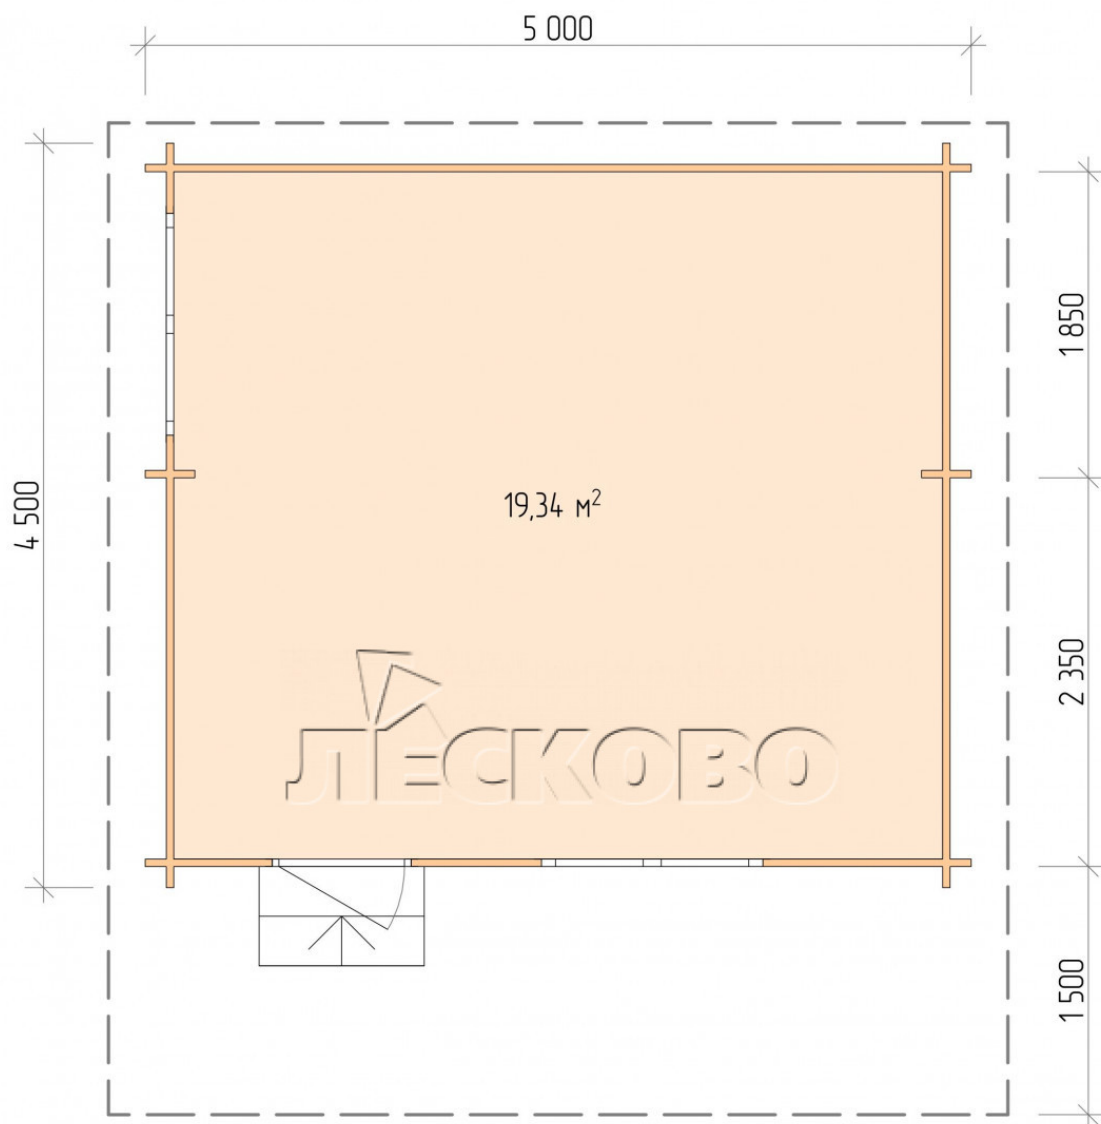

## Log Cabin "DSN" series 5×4.5

Project Dimensions

5 × 4.5 / 19.8 m<sup>2</sup>

Full house set

**3,467 €**

# Разрез

## House Kit

- Wall kit: 44 × 145mm mini-chamber drying chamber with bowls for the project. The material of the tree is spruce, pine (GOST 8486). Humidity 12-14%. The height of the walls is 2.16 m;
- Logs, lower harness: board 45 × 145 mm chamber drying 10-12%;
- Floors: floorboard 35 mm, Chamber drying;
- Ceiling: imitation of a bar 20 × 135 mm, Chamber drying;
- Wooden windows, glass 4 mm, Single. Treatment with a colorless antiseptic. Hardware;

1.34×0.91 м.2 шт.

- Wooden doors;

0.84×1.885 м.

glass.1 шт.

7. Platbands: dry planed board 20 × 100 mm;

8. Roof: shingles.

9. Skirting board 35 mm.

+7 (4942) 499-770