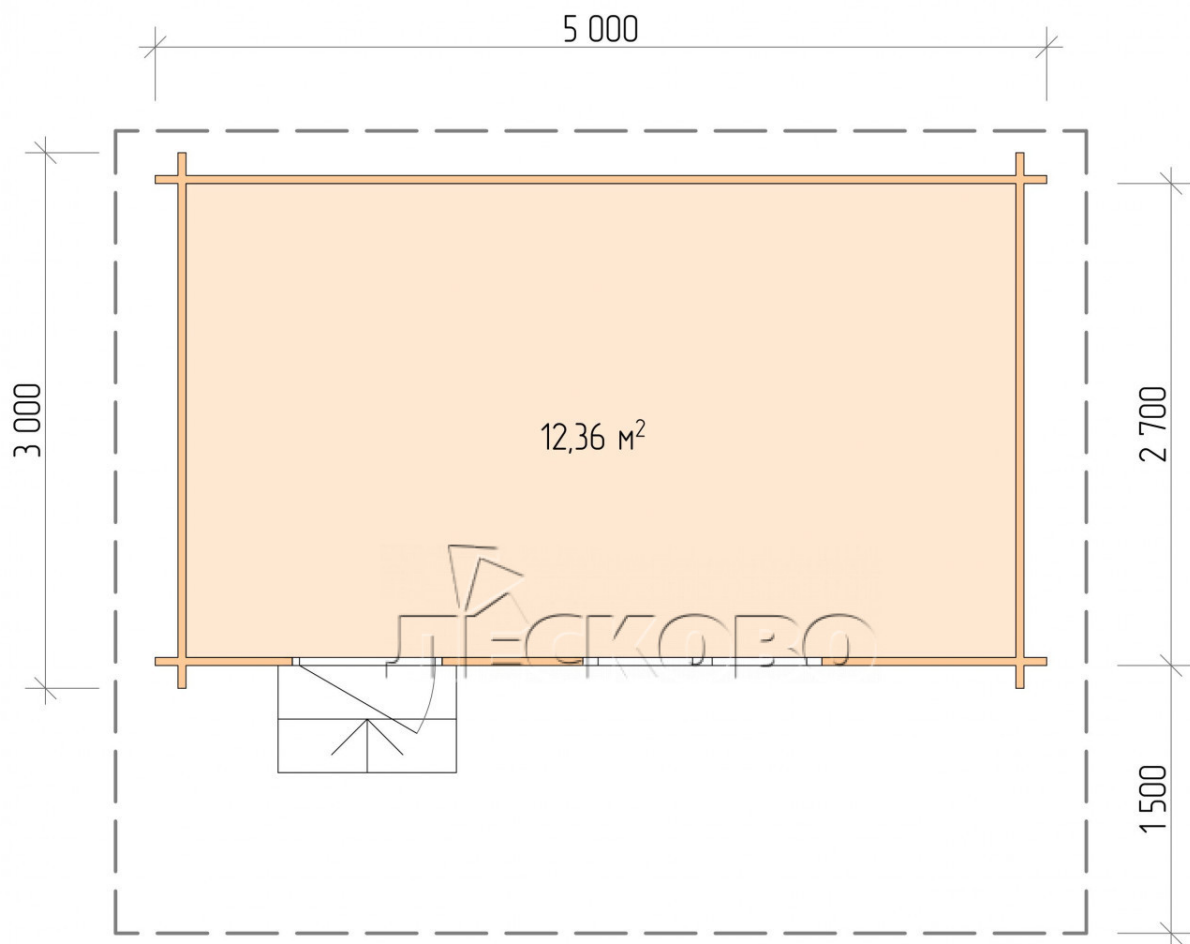

Log Cabin "DSN" series 5×3

Project Dimensions

5 × 3 / 12.7 m²

Full house set

2,549 €

Timber

45 mm

65 mm
+ 584 €

Project planning

5 000

3 000

12,36

M²

Д-ЕК-70-00

Разрез

House Kit

- Wall kit: 44 × 145mm mini-chamber drying chamber with bowls for the project. The material of the tree is spruce, pine (GOST 8486). Humidity 12-14%. The height of the walls is 2.16 m;
- Logs, lower harness: board 45 × 145 mm chamber drying 10-12%;
- Floors: floorboard 35 mm, Chamber drying;
- Ceiling: imitation of a bar 20 × 135 mm, Chamber drying;
- Wooden windows, glass 4 mm, Single. Treatment with a colorless antiseptic. Hardware;

1.34×0.91 м.1 шт.

- Wooden doors;

0.84×1.885 м.

glass.1 шт.

7. Platbands: dry planed board 20 × 100 mm;

8. Roof: shingles.

9. Skirting board 35 mm.

+7 (4942) 499-770